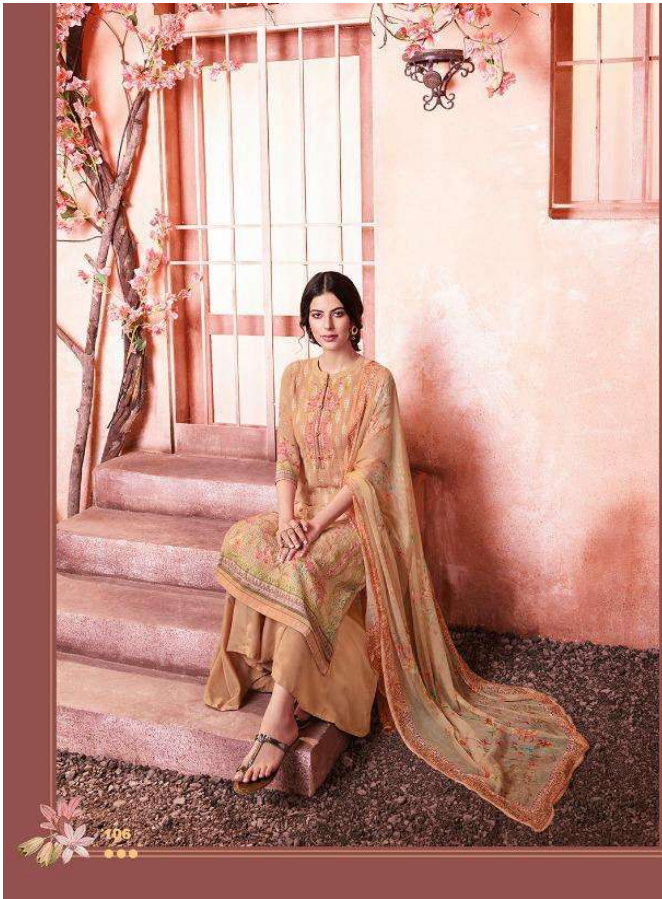

zubeda
DESIGNER TO GO BRAND

zubeda
ESSENCE TO BE SEEN

106

MAHER

RATE:1149/-

TOP

SCHIFFLY GORGETTE

DUPATTA

CHIFFON DIGITAL PRINT

BOTTOM & INNER

HEAVY SANTOON

Design No.	Product Name	Rate
101 to 108	MAHER	1149/-
Total Suits	Total Amount	Average
08	9192/-	1149/-

ROSHNI INTERNATIONAL PVT. LTD.

zubeda
ESTABLISHED IN 1980