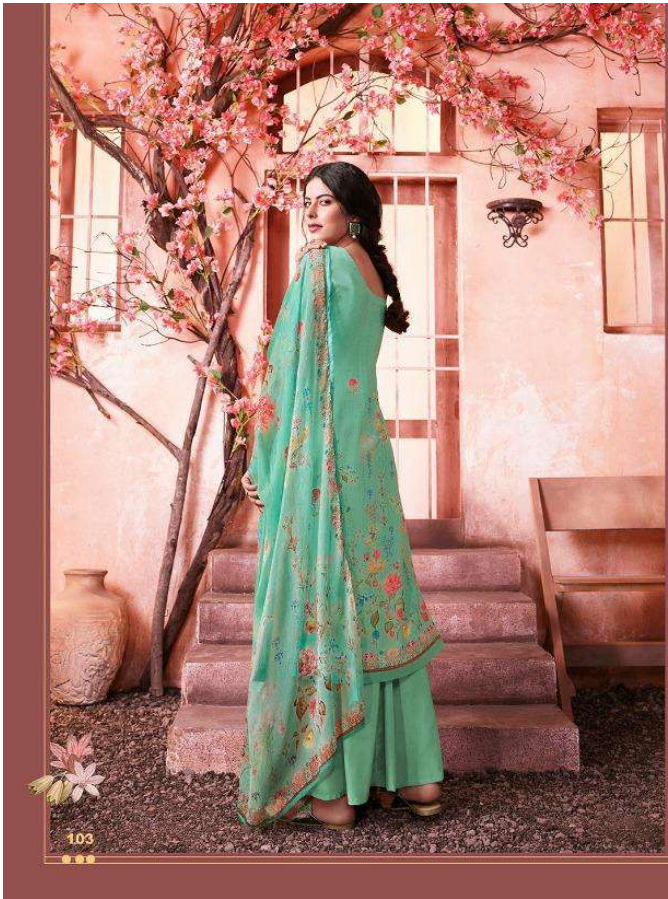

zubeda
ESSENCE TO BE SEEN

zubeda
ESSENCE TO BE SEEN

106

MAHER

RATE:1149/-

TOP

SCHIFFLY GORGETTE

DUPATTA

CHIFFON DIGITAL PRINT

BOTTOM & INNER

HEAVY SANTOON

Design No.	Product Name	Rate
101 to 108	MAHER	1149/-
Total Suits	Total Amount	Average
08	9192/-	1149/-

ROSHNI INTERNATIONAL PVT. LTD.

zubeda
ESTABLISHED IN 1980