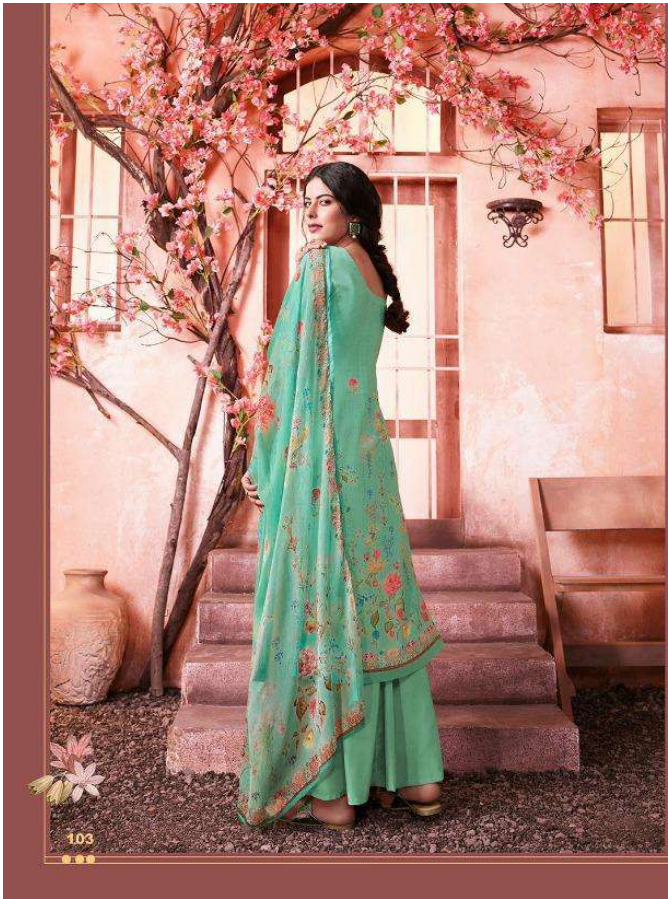

zubeda
DESIGNER TO GO BRAND

zubeda
DESIGNER TO GO

zubeda
ESSENCE TO BE SEEN

106

MAHER

RATE:1149/-

TOP

SCHIFFLY GORGETTE

DUPATTA

CHIFFON DIGITAL PRINT

BOTTOM & INNER

HEAVY SANTOON

Design No.	Product Name	Rate
101 to 108	MAHER	1149/-
Total Suits	Total Amount	Average
08	9192/-	1149/-

ROSHNI INTERNATIONAL PVT. LTD.

zubeda
ESTABLISHED IN 1980