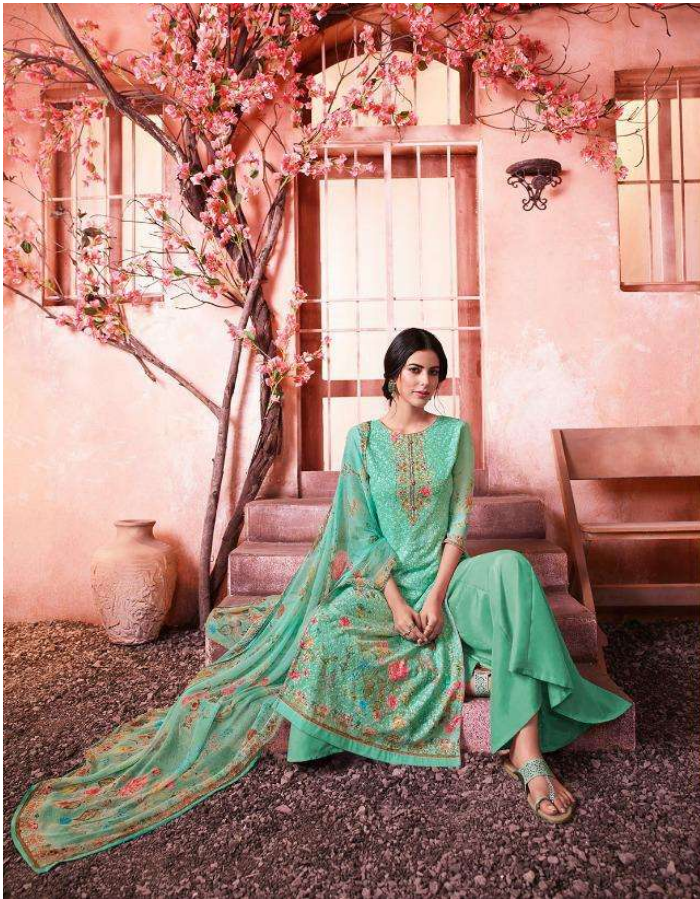

zubeda
ESSENCE TO BE SEEN

zubeda
ESSENCE TO BE SEEN

106

MAHER

RATE:1149/-

TOP

SCHIFFLY GORGETTE

DUPATTA

CHIFFON DIGITAL PRINT

BOTTOM & INNER

HEAVY SANTOON

Design No.	Product Name	Rate
101 to 108	MAHER	1149/-
Total Suits	Total Amount	Average
08	9192/-	1149/-

ROSHNI INTERNATIONAL PVT. LTD.

zubeda
ESTABLISHED IN 1980