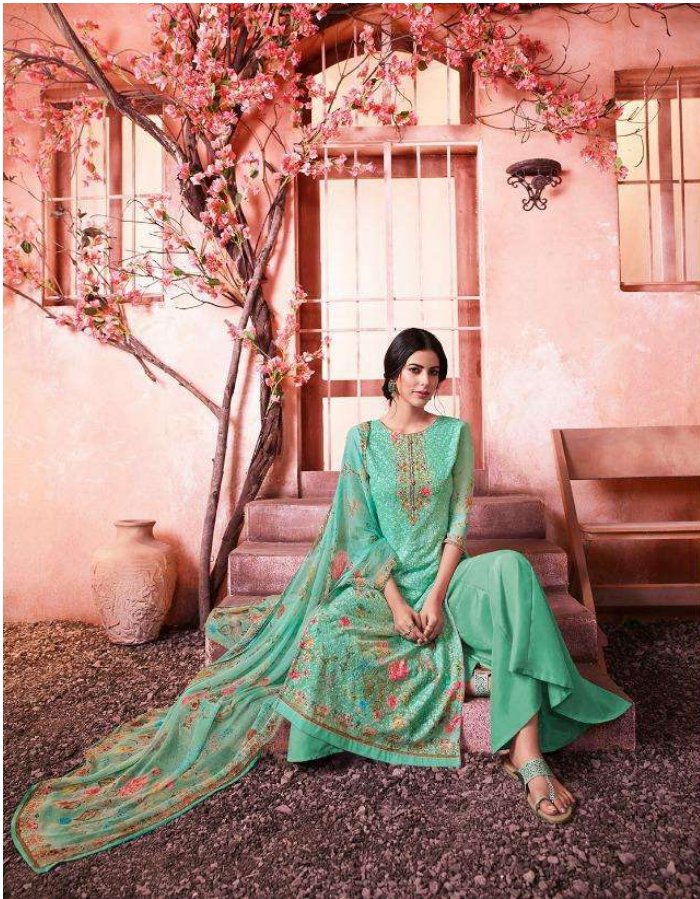

zubeda
DESIGNER TO GO BRAND

zubeda
ESSENCE TO BE SEEN

106

MAHER

RATE:1149/-

TOP

SCHIFFLY GORGETTE

DUPATTA

CHIFFON DIGITAL PRINT

BOTTOM & INNER

HEAVY SANTOON

Design No.	Product Name	Rate
101 to 108	MAHER	1149/-
Total Suits	Total Amount	Average
08	9192/-	1149/-

ROSHNI INTERNATIONAL PVT. LTD.

zubeda
ESTABLISHED IN 1980