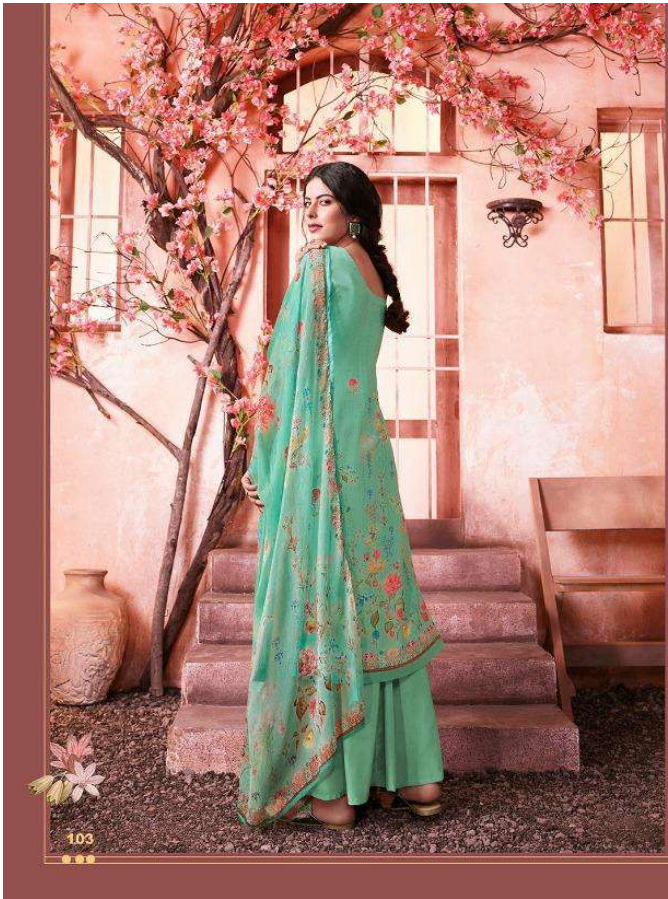

zubeda®
ESSENCE TO BE SEEN

zubeda
APRIL 10 - 21, 2022

MAHER

RATE:1149/-

TOP

SCHIFFLY GORGETTE

DUPATTA

CHIFFON DIGITAL PRINT

BOTTOM & INNER

HEAVY SANTOON

Design No.	Product Name	Rate
101 to 108	MAHER	1149/-
Total Suits	Total Amount	Average
08	9192/-	1149/-

ROSHNI INTERNATIONAL PVT. LTD.

zubeda
ESTABLISHED IN 1980