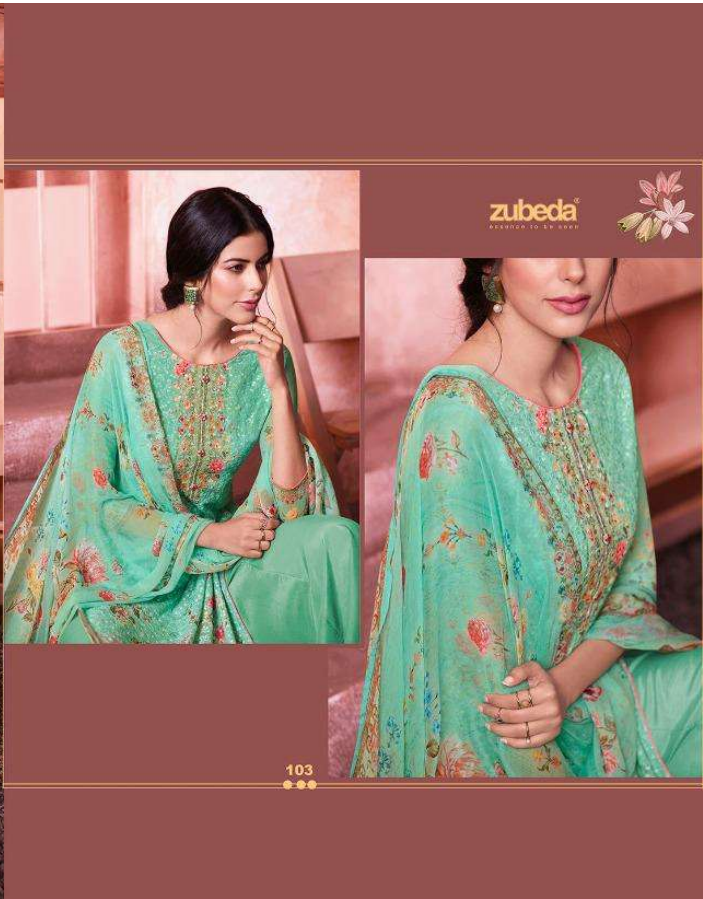

zubeda
ESSENCE TO BE SEEN

zubeda
ESSENCE TO BE SEEN

106

MAHER

RATE:1149/-

TOP

SCHIFFLY GORGETTE

DUPATTA

CHIFFON DIGITAL PRINT

BOTTOM & INNER

HEAVY SANTOON

Design No.	Product Name	Rate
101 to 108	MAHER	1149/-
Total Suits	Total Amount	Average
08	9192/-	1149/-

ROSHNI INTERNATIONAL PVT. LTD.

zubeda
ESTABLISHED IN 1980