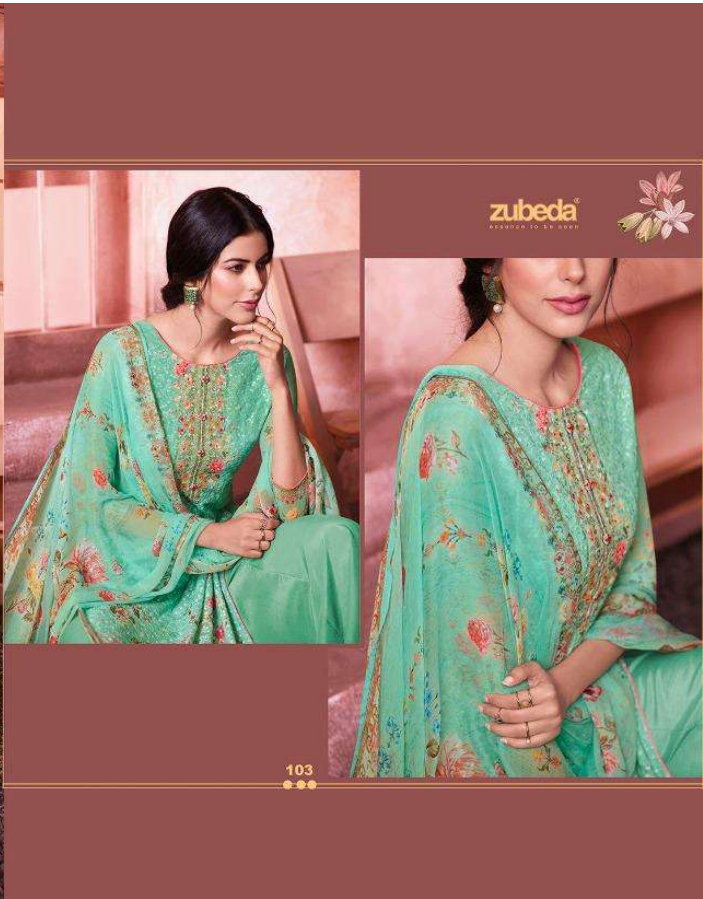

zubeda
DESIGNER TO GO BRAND

zubeda
ESSENCE TO BE SEEN

106

MAHER

RATE:1149/-

TOP

SCHIFFLY GORGETTE

DUPATTA

CHIFFON DIGITAL PRINT

BOTTOM & INNER

HEAVY SANTOON

Design No.	Product Name	Rate
101 to 108	MAHER	1149/-
Total Suits	Total Amount	Average
08	9192/-	1149/-

ROSHNI INTERNATIONAL PVT. LTD.

zubeda
ESTABLISHED IN 1980