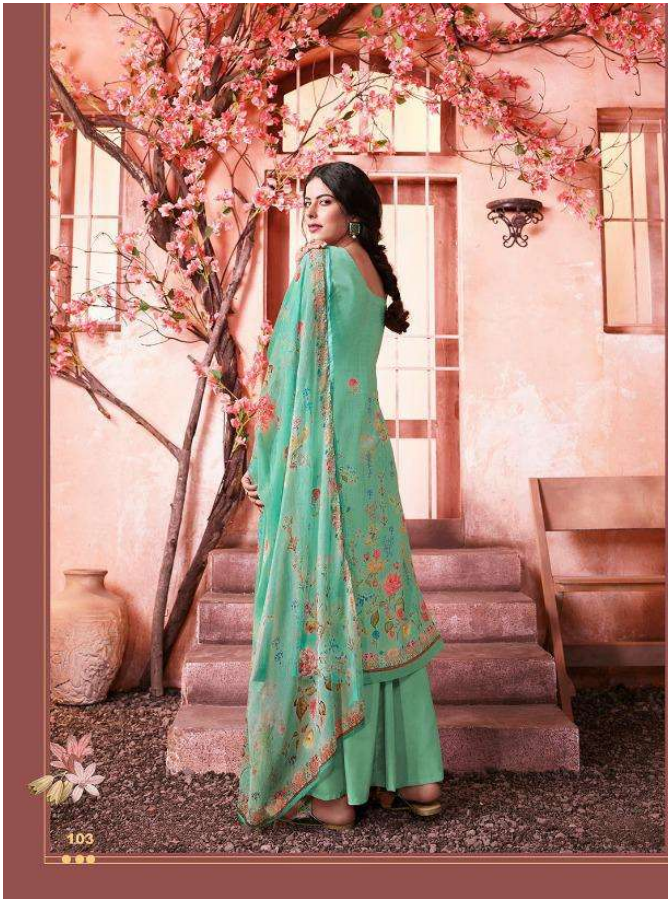

zubeda
DESIGNER TO GO BRAND

zubeda
ESSENCE TO BE SEEN

106

MAHER

RATE:1149/-

TOP

SCHIFFLY GORGETTE

DUPATTA

CHIFFON DIGITAL PRINT

BOTTOM & INNER

HEAVY SANTOON

Design No.	Product Name	Rate
101 to 108	MAHER	1149/-
Total Suits	Total Amount	Average
08	9192/-	1149/-

ROSHNI INTERNATIONAL PVT. LTD.

zubeda
ESTABLISHED IN 1980