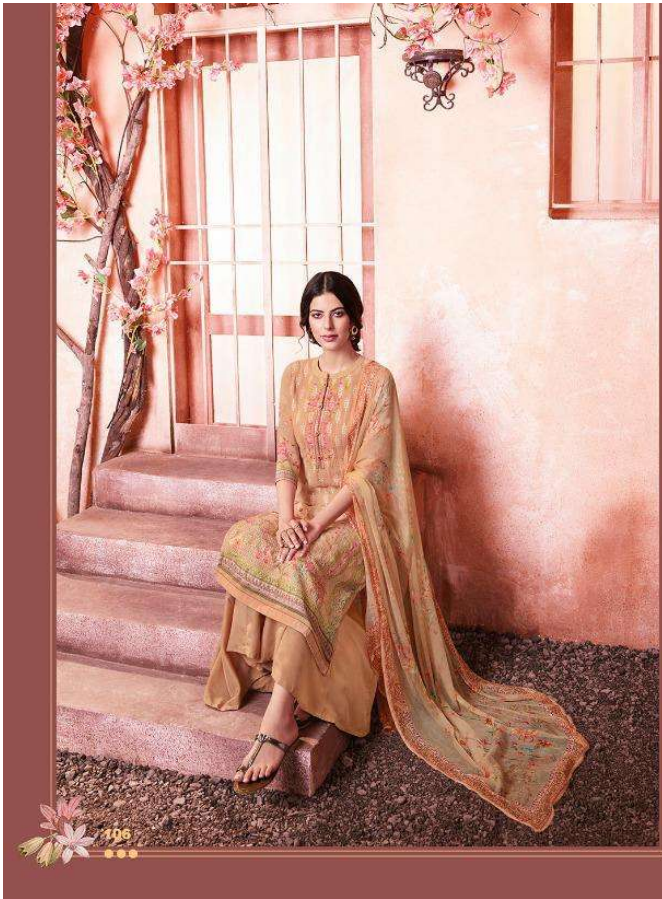

zubeda
DESIGNER TO GO BRAND

zubeda
DESIGNER TO GO

zubeda
ESSENCE TO BE SEEN

106

MAHER

RATE:1149/-

TOP

SCHIFFLY GORGETTE

DUPATTA

CHIFFON DIGITAL PRINT

BOTTOM & INNER

HEAVY SANTOON

Design No.	Product Name	Rate
101 to 108	MAHER	1149/-
Total Suits	Total Amount	Average
08	9192/-	1149/-

ROSHNI INTERNATIONAL PVT. LTD.

zubeda
ESTABLISHED IN 1980