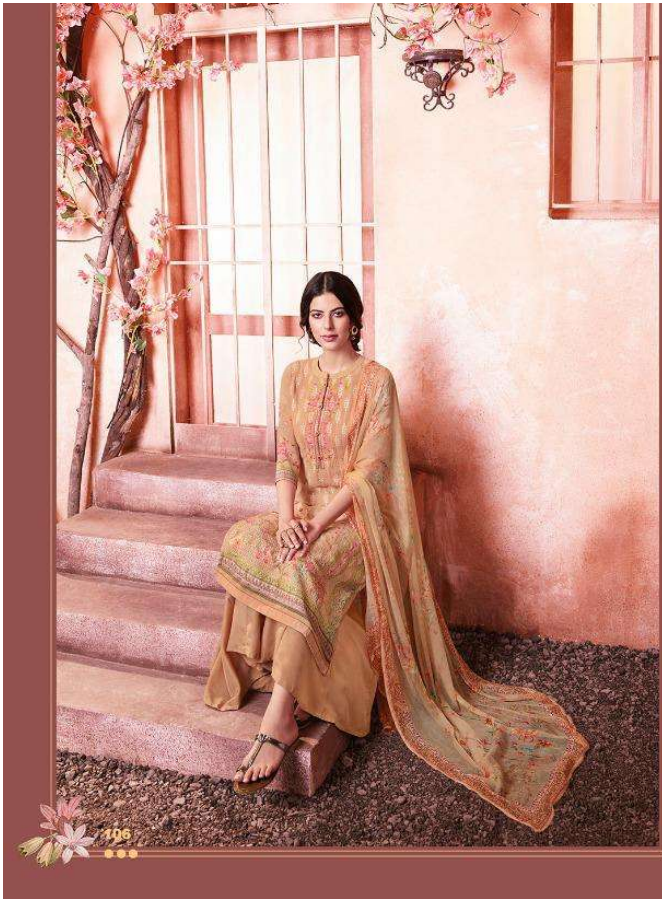

zubeda
ESSENCE TO BE SEEN

zubeda
ESSENCE TO BE SEEN

106

MAHER

RATE:1149/-

TOP

SCHIFFLY GORGETTE

DUPATTA

CHIFFON DIGITAL PRINT

BOTTOM & INNER

HEAVY SANTOON

Design No.	Product Name	Rate
101 to 108	MAHER	1149/-
Total Suits	Total Amount	Average
08	9192/-	1149/-

ROSHNI INTERNATIONAL PVT. LTD.

zubeda
ESTABLISHED IN 1980