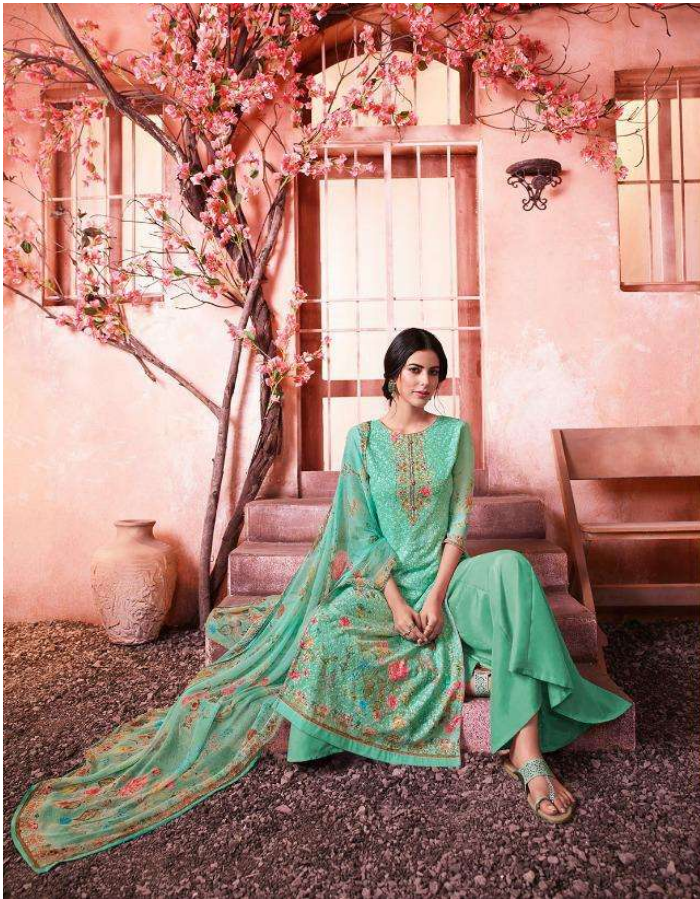

zubeda®
ESSENCE TO BE SEEN

zubeda
APRIL 10 - 21, 2022

MAHER

RATE:1149/-

TOP

SCHIFFLY GORGETTE

DUPATTA

CHIFFON DIGITAL PRINT

BOTTOM & INNER

HEAVY SANTOON

Design No.	Product Name	Rate
101 to 108	MAHER	1149/-
Total Suits	Total Amount	Average
08	9192/-	1149/-

ROSHNI INTERNATIONAL PVT. LTD.

zubeda
ESTABLISHED IN 1980