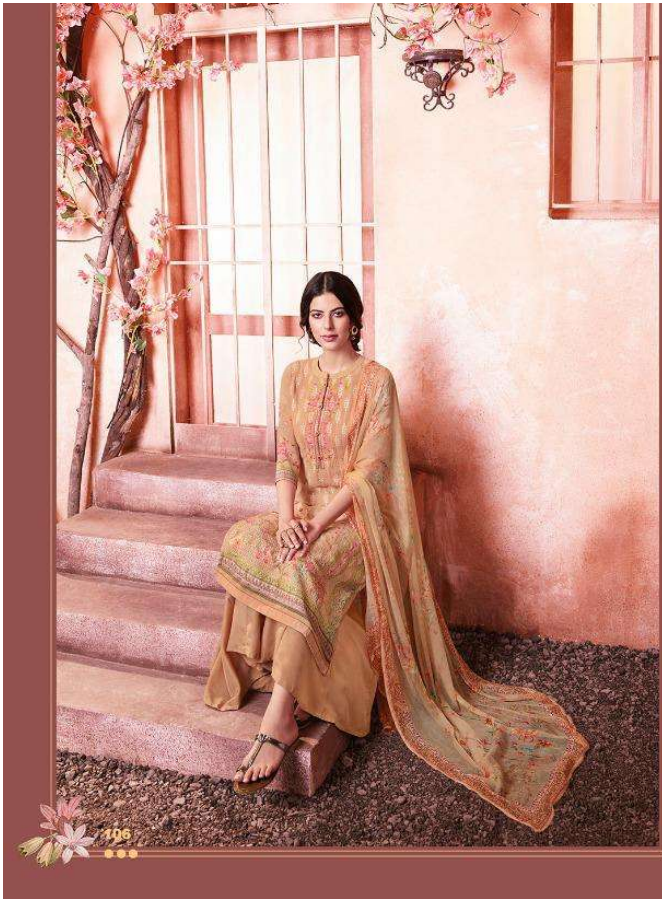

zubeda®
ESSENCE TO BE SEEN

zubeda
APRIL 10 - 21, 2022

MAHER

RATE:1149/-

TOP

SCHIFFLY GORGETTE

DUPATTA

CHIFFON DIGITAL PRINT

BOTTOM & INNER

HEAVY SANTOON

Design No.	Product Name	Rate
101 to 108	MAHER	1149/-
Total Suits	Total Amount	Average
08	9192/-	1149/-

ROSHNI INTERNATIONAL PVT. LTD.

zubeda
ESTABLISHED IN 1980