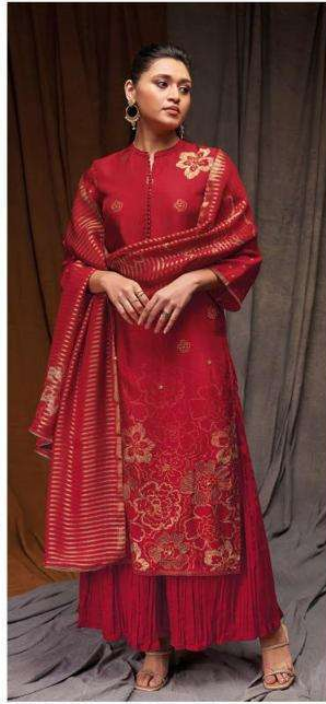

Ganga®

*Lara*

S1782

S1782-D

S1782-A

S1782-B

S1782-C

S1782-D

Ganga®  
**Lara**  
S1782- A/B/C/D

S1782-B

PRODUCT NAME	<b>LARA</b>
D.NO.	S1782
DESCRIPTION	<p><b>TOP</b> PREMIUM BEMBERG RUSSIAN SILK PRINTED WITH DAMAN &amp; SLEEVES EMBROIDERY AND HAND WORK</p> <p><b>BOTTOM</b> PREMIUM COTTON SILK SOLID COLOUR</p> <p><b>DUPATTA</b> FINEST BEMBERG LAWN JACQUARD PRINTED WITH TWO SIDE JARI LACE</p>
HSN CODE	<b>540834</b>
WHOLESALE PRICE	<b>1910/- EACH+GST(EXTRA)</b>