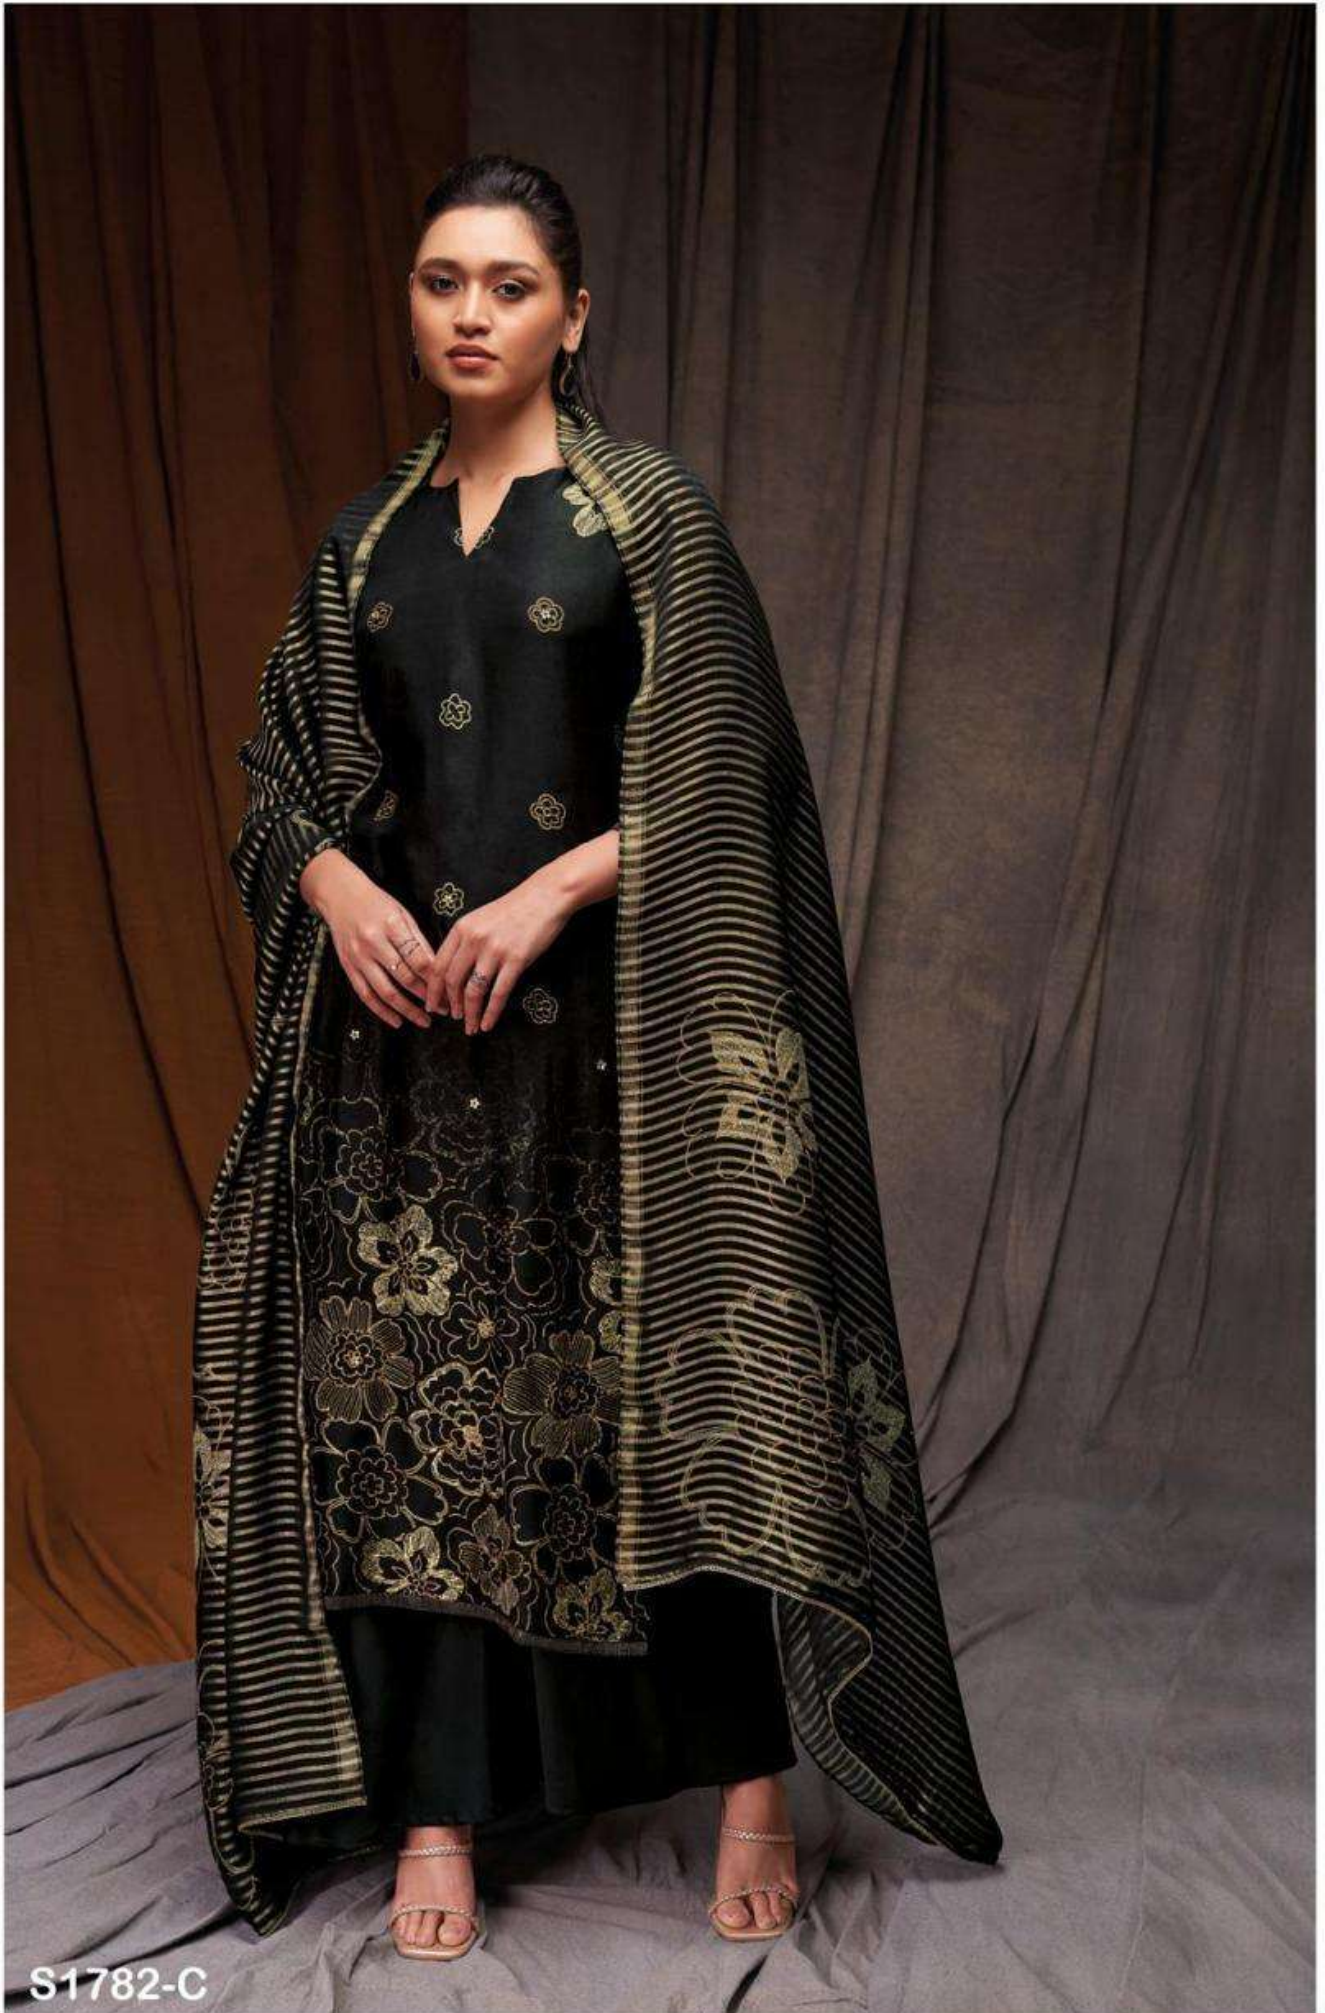

Ganga®  
*Lara*  
S1782

S1782-D

S1782-A

S1782-B

S1782-C

S1782-D

Ganga®  
**Lara**  
S1782- A/B/C/D

S1782-B

PRODUCT NAME	<b>LARA</b>
D.NO.	S1782
DESCRIPTION	<p><b>TOP</b> PREMIUM BEMBERG RUSSIAN SILK PRINTED WITH DAMAN &amp; SLEEVES EMBROIDERY AND HAND WORK</p> <p><b>BOTTOM</b> PREMIUM COTTON SILK SOLID COLOUR</p> <p><b>DUPATTA</b> FINEST BEMBERG LAWN JACQUARD PRINTED WITH TWO SIDE JARI LACE</p>
HSN CODE	<b>540834</b>
WHOLESALE PRICE	<b>1910/- EACH+GST(EXTRA)</b>

Ganga®

*Lara*

S1782

S1782-A

S1782-B

S1782-C