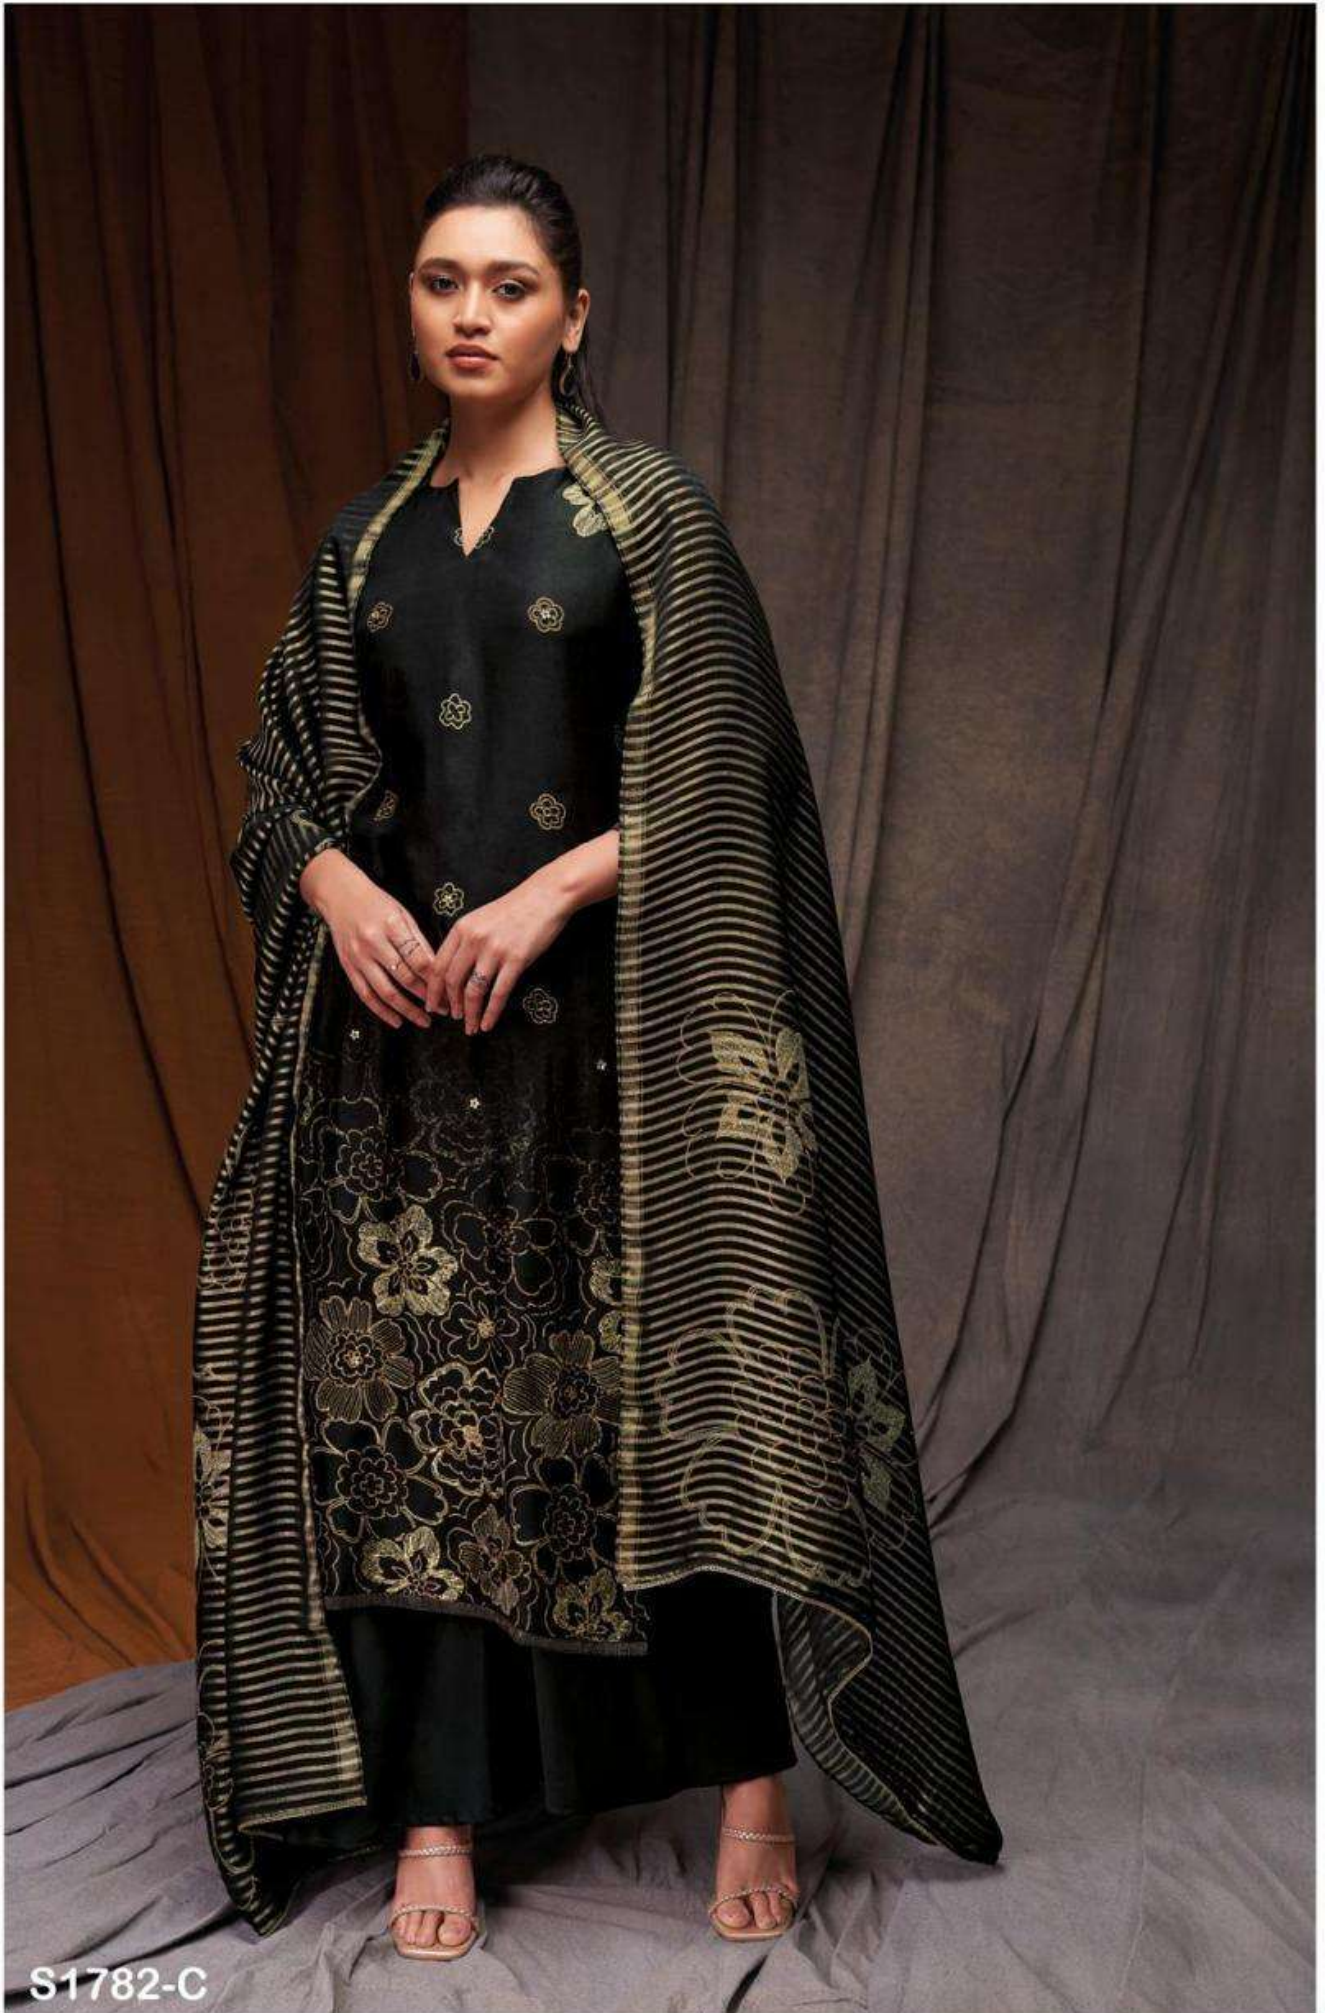

Ganga®

*Lara*

S1782

S1782-D

S1782-A

S1782-B

S1782-C

S1782-D

Ganga®  
**Lara**  
S1782- A/B/C/D

S1782-B

PRODUCT NAME	<b>LARA</b>
D.NO.	S1782
DESCRIPTION	<p><b>TOP</b> PREMIUM BEMBERG RUSSIAN SILK PRINTED WITH DAMAN &amp; SLEEVES EMBROIDERY AND HAND WORK</p> <p><b>BOTTOM</b> PREMIUM COTTON SILK SOLID COLOUR</p> <p><b>DUPATTA</b> FINEST BEMBERG LAWN JACQUARD PRINTED WITH TWO SIDE JARI LACE</p>
HSN CODE	<b>540834</b>
WHOLESALE PRICE	<b>1910/- EACH+GST(EXTRA)</b>

Ganga®

*Lara*

S1782

S1782-A

S1782-B

S1782-C