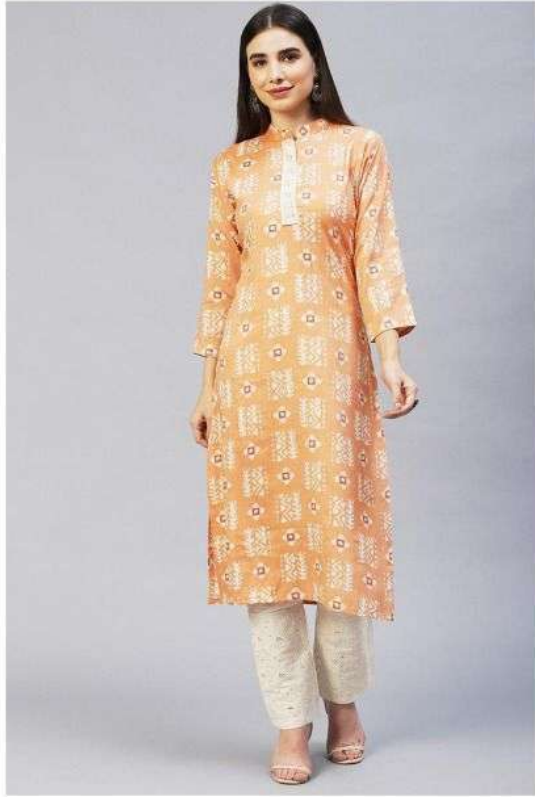

DANCING QUEEN

(With pant)

POONAM
DESIGNS

DANCING QUEEN
(With pant)
SIZE:- M,L,XL,XXL

DESIGNS
DANCING QUEEN
(With pant)
SIZE:- M,L,XL,XXL

DANCING QUEEN

(With pant)

SIZE:- M,L,XL,XXL

D.no-1001

D.no-1002

D.no-1003

D.no-1004

DANCING QUEEN

(With pant)

POONAM
DESIGNZ

DANCING QUEEN
(With pant)
SIZE:- M,L,XL,XXL

POONAM

VELOCITEE

DANCING QUEEN

(With pant)

SIZE:- M,L,XL,XXL