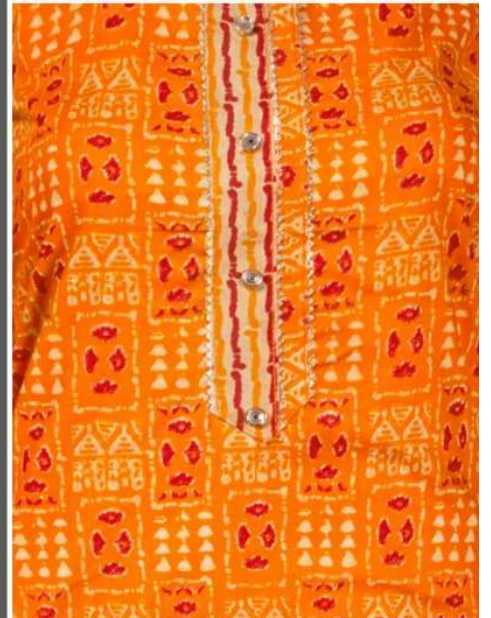

MARUTI (0186)

MARUTI (0186)

MARUTI

Top : Pure Mal Cotton Print With Work.

Bottom :- Pure Mal Cotton Print.

Dupatta :- Pure Mal Cotton Print.

0186-C

MARUTI

Top : Pure Mal Cotton Print With Work.

Bottom :- Pure Mal Cotton Print.

Dupatta :- Pure Mal Cotton Print.

0186-A

MARUTI

Top : Pure Mal Cotton Print With Work.

Bottom :- Pure Mal Cotton Print.

Dupatta :- Pure Mal Cotton Print.

0186-B

MARUTI

Top : Pure Mal Cotton Print With Work.

Bottom :- Pure Mal Cotton Print.

Dupatta :- Pure Mal Cotton Print.

0186-D

Top : Pure Mal Cotton Print With Work.

Bottom :- Pure Mal Cotton Print.

Dupatta :- Pure Mal Cotton Print.