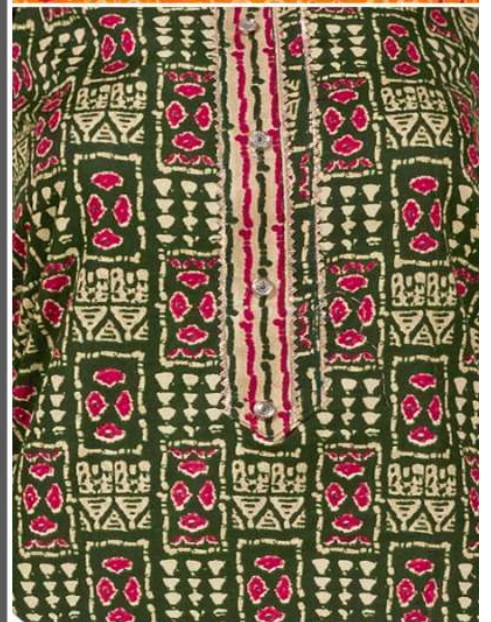

MARUTI (0186)

MARUTI (0186)

MARUTI

Top : Pure Mal Cotton Print With Work.

Bottom :- Pure Mal Cotton Print.

Dupatta :- Pure Mal Cotton Print.

0186-C

MARUTI

Top : Pure Mal Cotton Print With Work.

Bottom :- Pure Mal Cotton Print.

Dupatta :- Pure Mal Cotton Print.

0186-A

MARUTI

Top : Pure Mal Cotton Print With Work.

Bottom :- Pure Mal Cotton Print.

Dupatta :- Pure Mal Cotton Print.

0186-B

MARUTI

Top : Pure Mal Cotton Print With Work.

Bottom :- Pure Mal Cotton Print.

Dupatta :- Pure Mal Cotton Print.

0186-D

Top : Pure Mal Cotton Print With Work.

Bottom :- Pure Mal Cotton Print.

Dupatta :- Pure Mal Cotton Print.