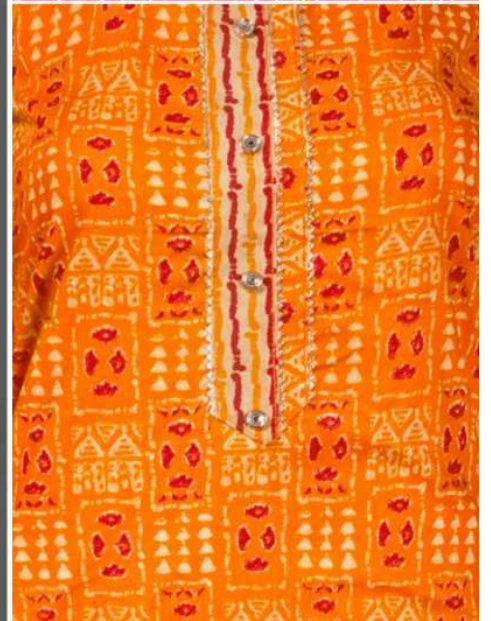

MARUTI (0186)

MARUTI (0186)

MARUTI

Top : Pure Mal Cotton Print With Work.

Bottom :- Pure Mal Cotton Print.

Dupatta :- Pure Mal Cotton Print.

0186-C

MARUTI

Top : Pure Mal Cotton Print With Work.

Bottom :- Pure Mal Cotton Print.

Dupatta :- Pure Mal Cotton Print.

0186-A

MARUTI

Top : Pure Mal Cotton Print With Work.

Bottom :- Pure Mal Cotton Print.

Dupatta :- Pure Mal Cotton Print.

0186-B

MARUTI

Top : Pure Mal Cotton Print With Work.

Bottom :- Pure Mal Cotton Print.

Dupatta :- Pure Mal Cotton Print.

0186-D

Top : Pure Mal Cotton Print With Work.

Bottom :- Pure Mal Cotton Print.

Dupatta :- Pure Mal Cotton Print.