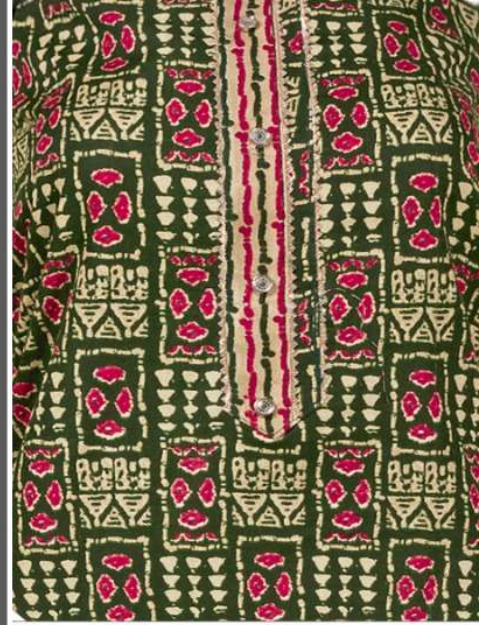

MARUTI (0186)

MARUTI (0186)

MARUTI

Top : Pure Mal Cotton Print With Work.

Bottom :- Pure Mal Cotton Print.

Dupatta :- Pure Mal Cotton Print.

0186-C

MARUTI

Top : Pure Mal Cotton Print With Work.

Bottom :- Pure Mal Cotton Print.

Dupatta :- Pure Mal Cotton Print.

0186-A

MARUTI

Top : Pure Mal Cotton Print With Work.

Bottom :- Pure Mal Cotton Print.

Dupatta :- Pure Mal Cotton Print.

0186-B

MARUTI

Top : Pure Mal Cotton Print With Work.

Bottom :- Pure Mal Cotton Print.

Dupatta :- Pure Mal Cotton Print.

0186-D

Top : Pure Mal Cotton Print With Work.

Bottom :- Pure Mal Cotton Print.

Dupatta :- Pure Mal Cotton Print.