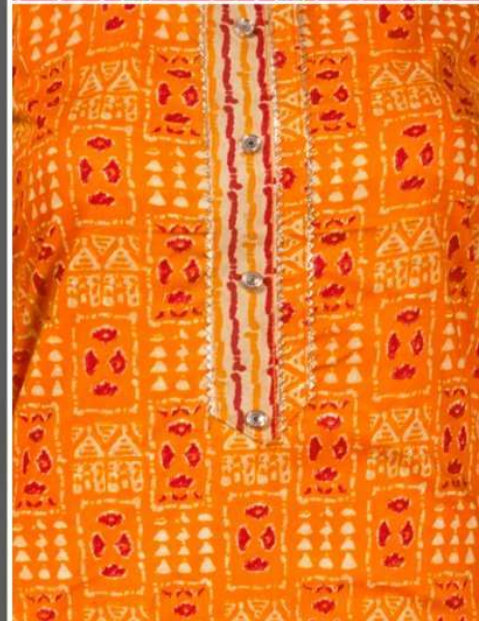

MARUTI (0186)

MARUTI (0186)

MARUTI

Top : Pure Mal Cotton Print With Work.

Bottom :- Pure Mal Cotton Print.

Dupatta :- Pure Mal Cotton Print.

0186-C

MARUTI

Top : Pure Mal Cotton Print With Work.

Bottom :- Pure Mal Cotton Print.

Dupatta :- Pure Mal Cotton Print.

0186-A

MARUTI

Top : Pure Mal Cotton Print With Work.

Bottom :- Pure Mal Cotton Print.

Dupatta :- Pure Mal Cotton Print.

0186-B

MARUTI

Top : Pure Mal Cotton Print With Work.

Bottom :- Pure Mal Cotton Print.

Dupatta :- Pure Mal Cotton Print.

0186-D

Top : Pure Mal Cotton Print With Work.

Bottom :- Pure Mal Cotton Print.

Dupatta :- Pure Mal Cotton Print.