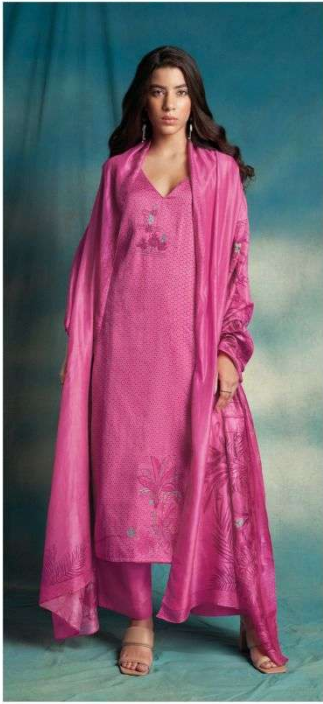

Ganga®  
**Hemal**  
S1809

S1809-A

S1809-D

S1809-A

S1809-B

S1809-C

S1809-D

Ganga®  
**Hemal**  
S1809- A/B/C/D

PRODUCT NAME	<b>HEMAL</b>
D.NO.	S1809
DESCRIPTION	<b>TOP</b> PREMIUM COTTON SILK PRINTED WITH EMBROIDERY AND LACE ON DAMAN  <b>BOTTOM</b> PREMIUM COTTON SILK SOLID COLOUR  <b>DUPATTA</b> FINEST BEMBERG LAWN PRINTED
HSN CODE	<b>520851</b>
WHOLESALE PRICE	<b>1640/- EACH+GST(EXTRA)</b>