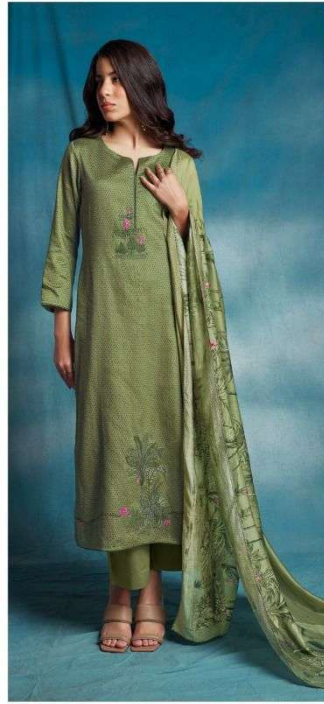

Ganga®  
**Hemal**  
S1809

S1809-A

S1809-D

S1809-A

S1809-B

S1809-C

S1809-D

Ganga®  
**Hemal**  
S1809- A/B/C/D

PRODUCT NAME	<b>HEMAL</b>
D.NO.	S1809
DESCRIPTION	<b>TOP</b> PREMIUM COTTON SILK PRINTED WITH EMBROIDERY AND LACE ON DAMAN  <b>BOTTOM</b> PREMIUM COTTON SILK SOLID COLOUR  <b>DUPATTA</b> FINEST BEMBERG LAWN PRINTED
HSN CODE	<b>520851</b>
WHOLESALE PRICE	<b>1640/- EACH+GST(EXTRA)</b>