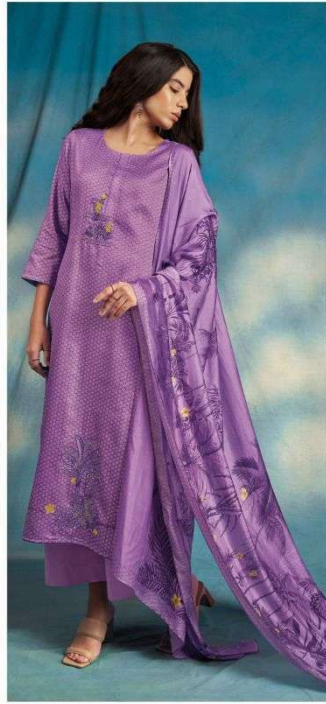

Ganga®  
**Hemal**  
S1809

S1809-A

S1809-D

S1809-A

S1809-B

S1809-C

S1809-D

Ganga®  
**Hemal**  
S1809- A/B/C/D

PRODUCT NAME	<b>HEMAL</b>
D.NO.	S1809
DESCRIPTION	<b>TOP</b> PREMIUM COTTON SILK PRINTED WITH EMBROIDERY AND LACE ON DAMAN  <b>BOTTOM</b> PREMIUM COTTON SILK SOLID COLOUR  <b>DUPATTA</b> FINEST BEMBERG LAWN PRINTED
HSN CODE	<b>520851</b>
WHOLESALE PRICE	<b>1640/- EACH+GST(EXTRA)</b>