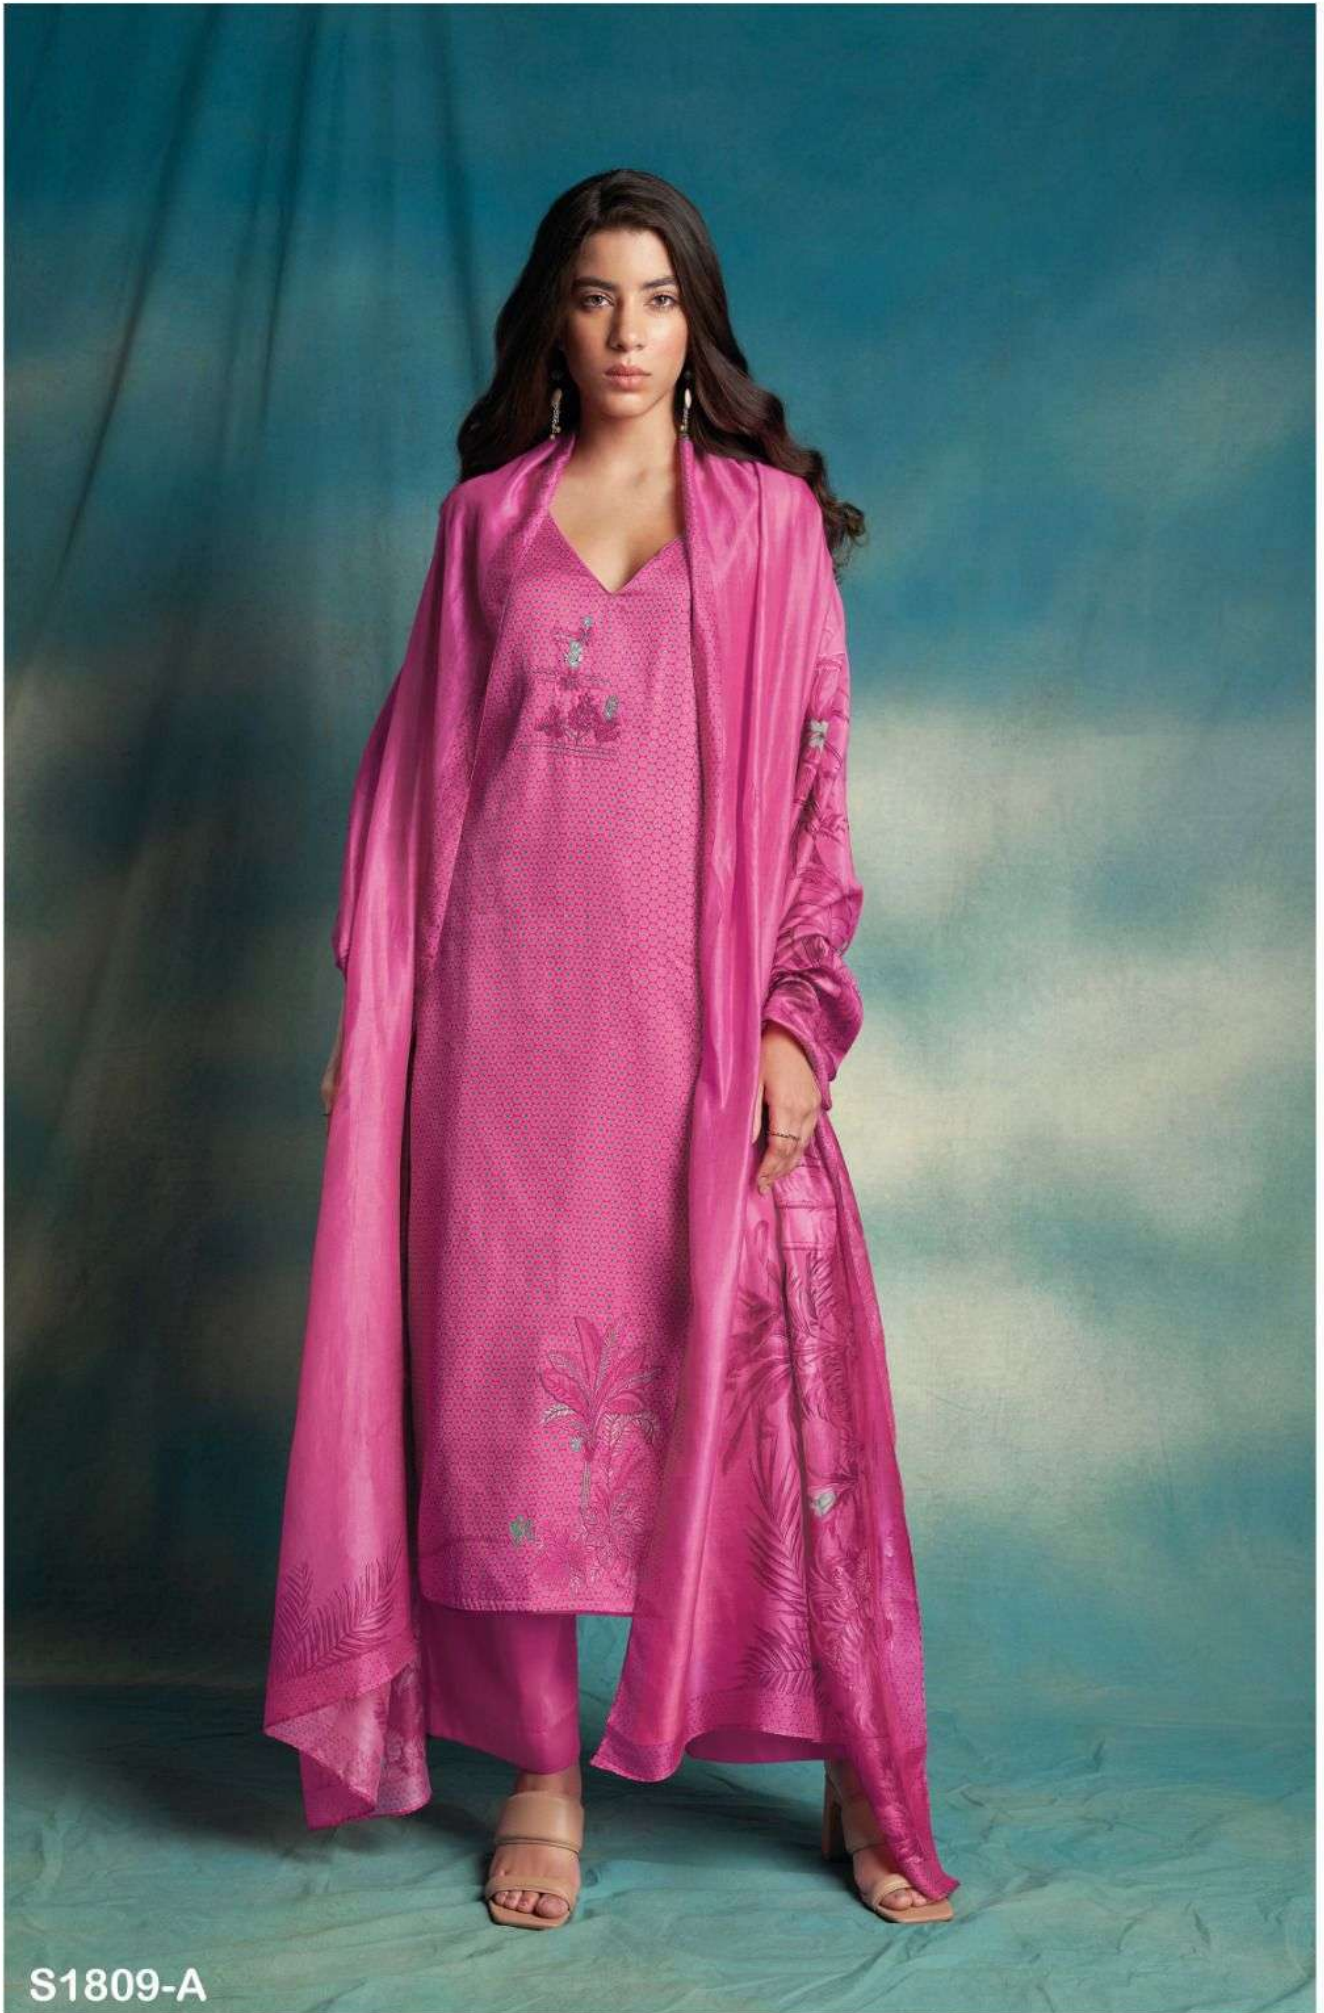

Ganga®  
**Hemal**  
S1809

S1809-A

S1809-D

S1809-A

S1809-B

S1809-C

S1809-D

Ganga®  
**Hemal**  
S1809- A/B/C/D

PRODUCT NAME	<b>HEMAL</b>
D.NO.	S1809
DESCRIPTION	<b>TOP</b> PREMIUM COTTON SILK PRINTED WITH EMBROIDERY AND LACE ON DAMAN  <b>BOTTOM</b> PREMIUM COTTON SILK SOLID COLOUR  <b>DUPATTA</b> FINEST BEMBERG LAWN PRINTED
HSN CODE	<b>520851</b>
WHOLESALE PRICE	<b>1640/- EACH+GST(EXTRA)</b>