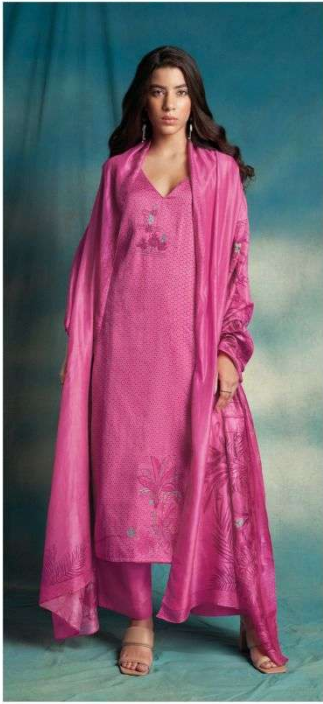

Ganga®
Hemal
S1809

S1809-A

S1809-D

S1809-A

S1809-B

S1809-C

S1809-D

Ganga®
Hemal
S1809- A/B/C/D

S1809-A

PRODUCT NAME	HEMAL
D.NO.	S1809
DESCRIPTION	<p>TOP PREMIUM COTTON SILK PRINTED WITH EMBROIDERY AND LACE ON DAMAN</p> <p>BOTTOM PREMIUM COTTON SILK SOLID COLOUR</p> <p>DUPATTA FINEST BEMBERG LAWN PRINTED</p>
HSN CODE	520851
WHOLESALE PRICE	1640/- EACH+GST(EXTRA)