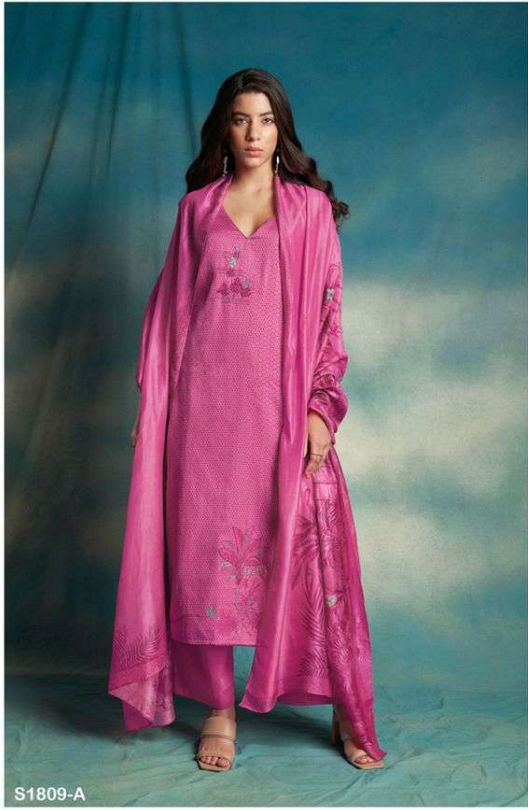

Ganga®  
**Hemal**  
S1809

S1809-A

S1809-D

S1809-A

S1809-B

S1809-C

S1809-D

Ganga®  
**Hemal**  
S1809- A/B/C/D

PRODUCT NAME	<b>HEMAL</b>
D.NO.	S1809
DESCRIPTION	<b>TOP</b> PREMIUM COTTON SILK PRINTED WITH EMBROIDERY AND LACE ON DAMAN  <b>BOTTOM</b> PREMIUM COTTON SILK SOLID COLOUR  <b>DUPATTA</b> FINEST BEMBERG LAWN PRINTED
HSN CODE	<b>520851</b>
WHOLESALE PRICE	<b>1640/- EACH+GST(EXTRA)</b>