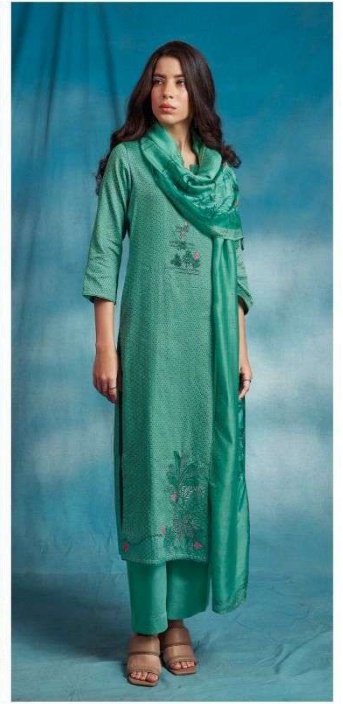

Ganga®
Hemal
S1809

S1809-A

S1809-D

S1809-A

S1809-B

S1809-C

S1809-D

Ganga®
Hemal
S1809- A/B/C/D

S1809-A

PRODUCT NAME	HEMAL
D.NO.	S1809
DESCRIPTION	<p>TOP PREMIUM COTTON SILK PRINTED WITH EMBROIDERY AND LACE ON DAMAN</p> <p>BOTTOM PREMIUM COTTON SILK SOLID COLOUR</p> <p>DUPATTA FINEST BEMBERG LAWN PRINTED</p>
HSN CODE	520851
WHOLESALE PRICE	1640/- EACH+GST(EXTRA)