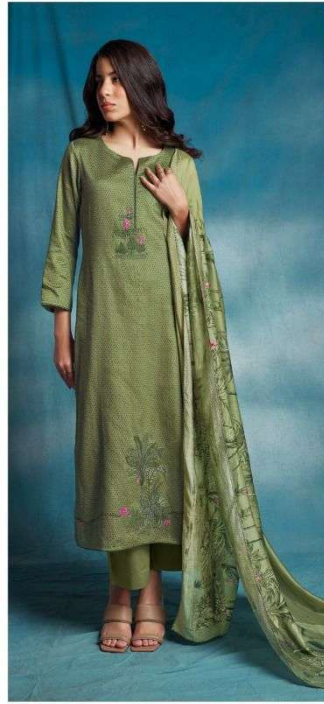

Ganga®
Hemal
S1809

S1809-A

S1809-D

S1809-A

S1809-B

S1809-C

S1809-D

Ganga®
Hemal
S1809- A/B/C/D

S1809-A

PRODUCT NAME	HEMAL
D.NO.	S1809
DESCRIPTION	<p>TOP PREMIUM COTTON SILK PRINTED WITH EMBROIDERY AND LACE ON DAMAN</p> <p>BOTTOM PREMIUM COTTON SILK SOLID COLOUR</p> <p>DUPATTA FINEST BEMBERG LAWN PRINTED</p>
HSN CODE	520851
WHOLESALE PRICE	1640/- EACH+GST(EXTRA)