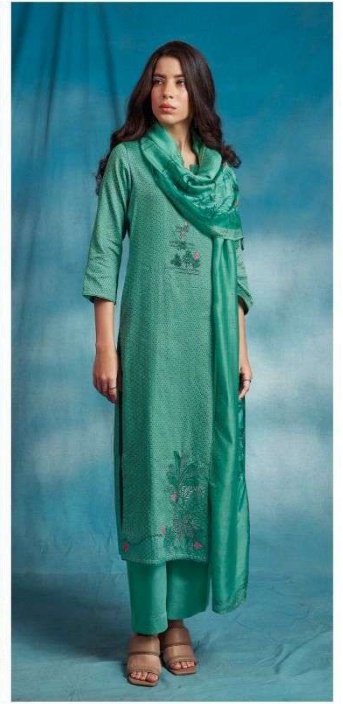

Ganga®  
**Hemal**  
S1809

S1809-A

S1809-D

S1809-A

S1809-B

S1809-C

S1809-D

Ganga®  
**Hemal**  
S1809- A/B/C/D

PRODUCT NAME	<b>HEMAL</b>
D.NO.	S1809
DESCRIPTION	<b>TOP</b> PREMIUM COTTON SILK PRINTED WITH EMBROIDERY AND LACE ON DAMAN  <b>BOTTOM</b> PREMIUM COTTON SILK SOLID COLOUR  <b>DUPATTA</b> FINEST BEMBERG LAWN PRINTED
HSN CODE	<b>520851</b>
WHOLESALE PRICE	<b>1640/- EACH+GST(EXTRA)</b>