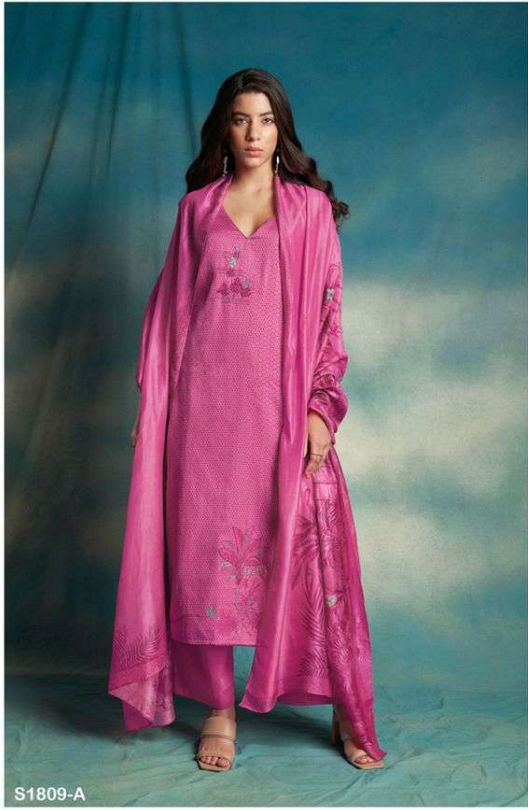

Ganga®
Hemal
S1809

S1809-A

S1809-D

S1809-A

S1809-B

S1809-C

S1809-D

Ganga®
Hemal
S1809- A/B/C/D

S1809-A

PRODUCT NAME	HEMAL
D.NO.	S1809
DESCRIPTION	<p>TOP PREMIUM COTTON SILK PRINTED WITH EMBROIDERY AND LACE ON DAMAN</p> <p>BOTTOM PREMIUM COTTON SILK SOLID COLOUR</p> <p>DUPATTA FINEST BEMBERG LAWN PRINTED</p>
HSN CODE	520851
WHOLESALE PRICE	1640/- EACH+GST(EXTRA)