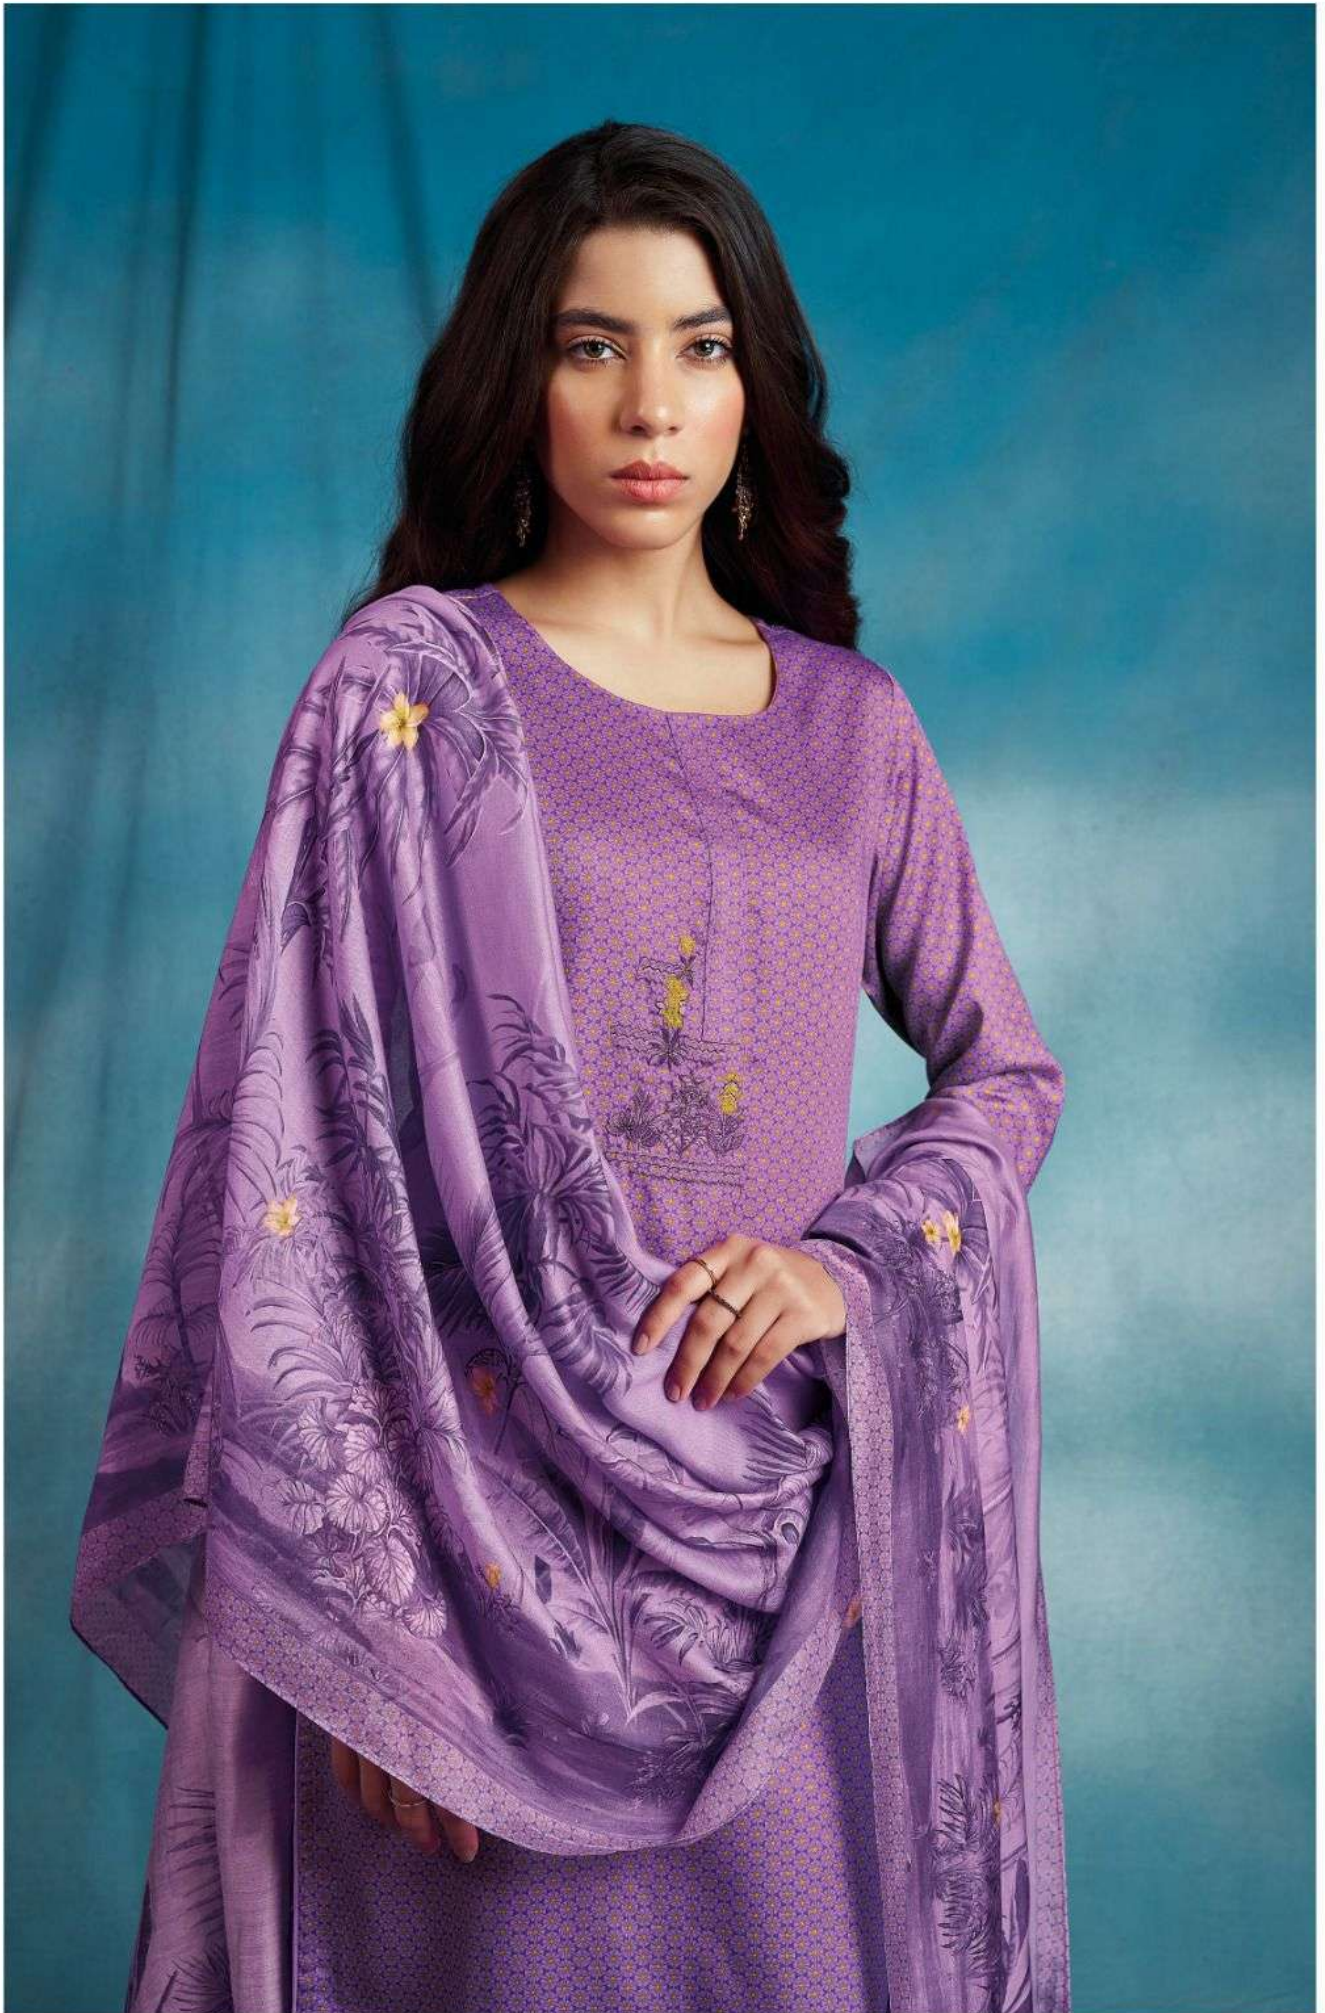

Ganga®
Hemal
S1809

S1809-A

S1809-D

S1809-A

S1809-B

S1809-C

S1809-D

Ganga®
Hemal
S1809- A/B/C/D

S1809-A

PRODUCT NAME	HEMAL
D.NO.	S1809
DESCRIPTION	<p>TOP PREMIUM COTTON SILK PRINTED WITH EMBROIDERY AND LACE ON DAMAN</p> <p>BOTTOM PREMIUM COTTON SILK SOLID COLOUR</p> <p>DUPATTA FINEST BEMBERG LAWN PRINTED</p>
HSN CODE	520851
WHOLESALE PRICE	1640/- EACH+GST(EXTRA)