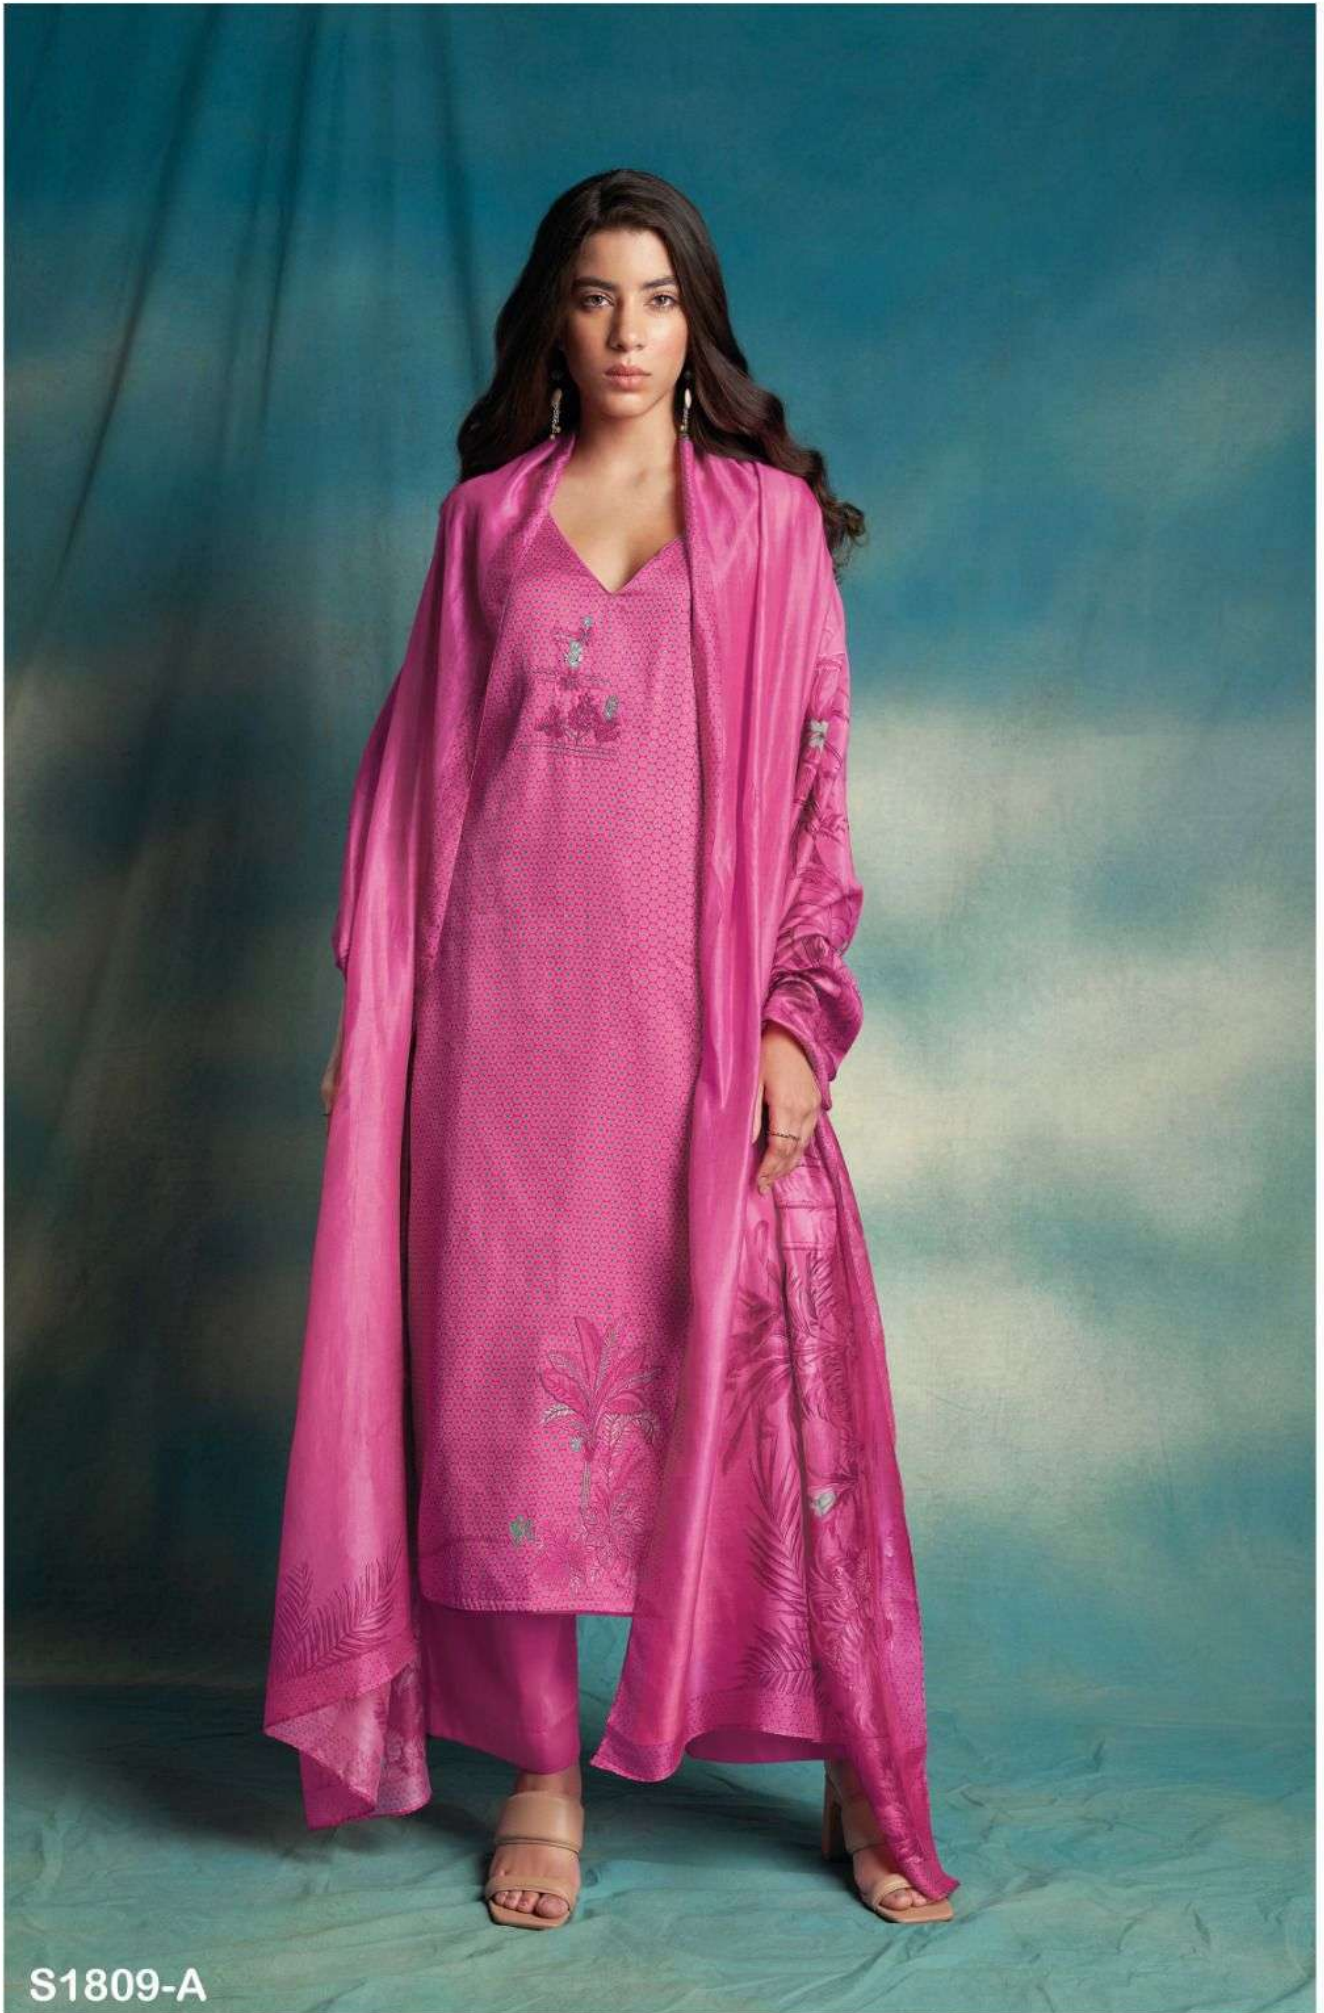

Ganga®
Hemal
S1809

S1809-A

S1809-D

S1809-A

S1809-B

S1809-C

S1809-D

Ganga®
Hemal
S1809- A/B/C/D

S1809-A

PRODUCT NAME	HEMAL
D.NO.	S1809
DESCRIPTION	<p>TOP PREMIUM COTTON SILK PRINTED WITH EMBROIDERY AND LACE ON DAMAN</p> <p>BOTTOM PREMIUM COTTON SILK SOLID COLOUR</p> <p>DUPATTA FINEST BEMBERG LAWN PRINTED</p>
HSN CODE	520851
WHOLESALE PRICE	1640/- EACH+GST(EXTRA)