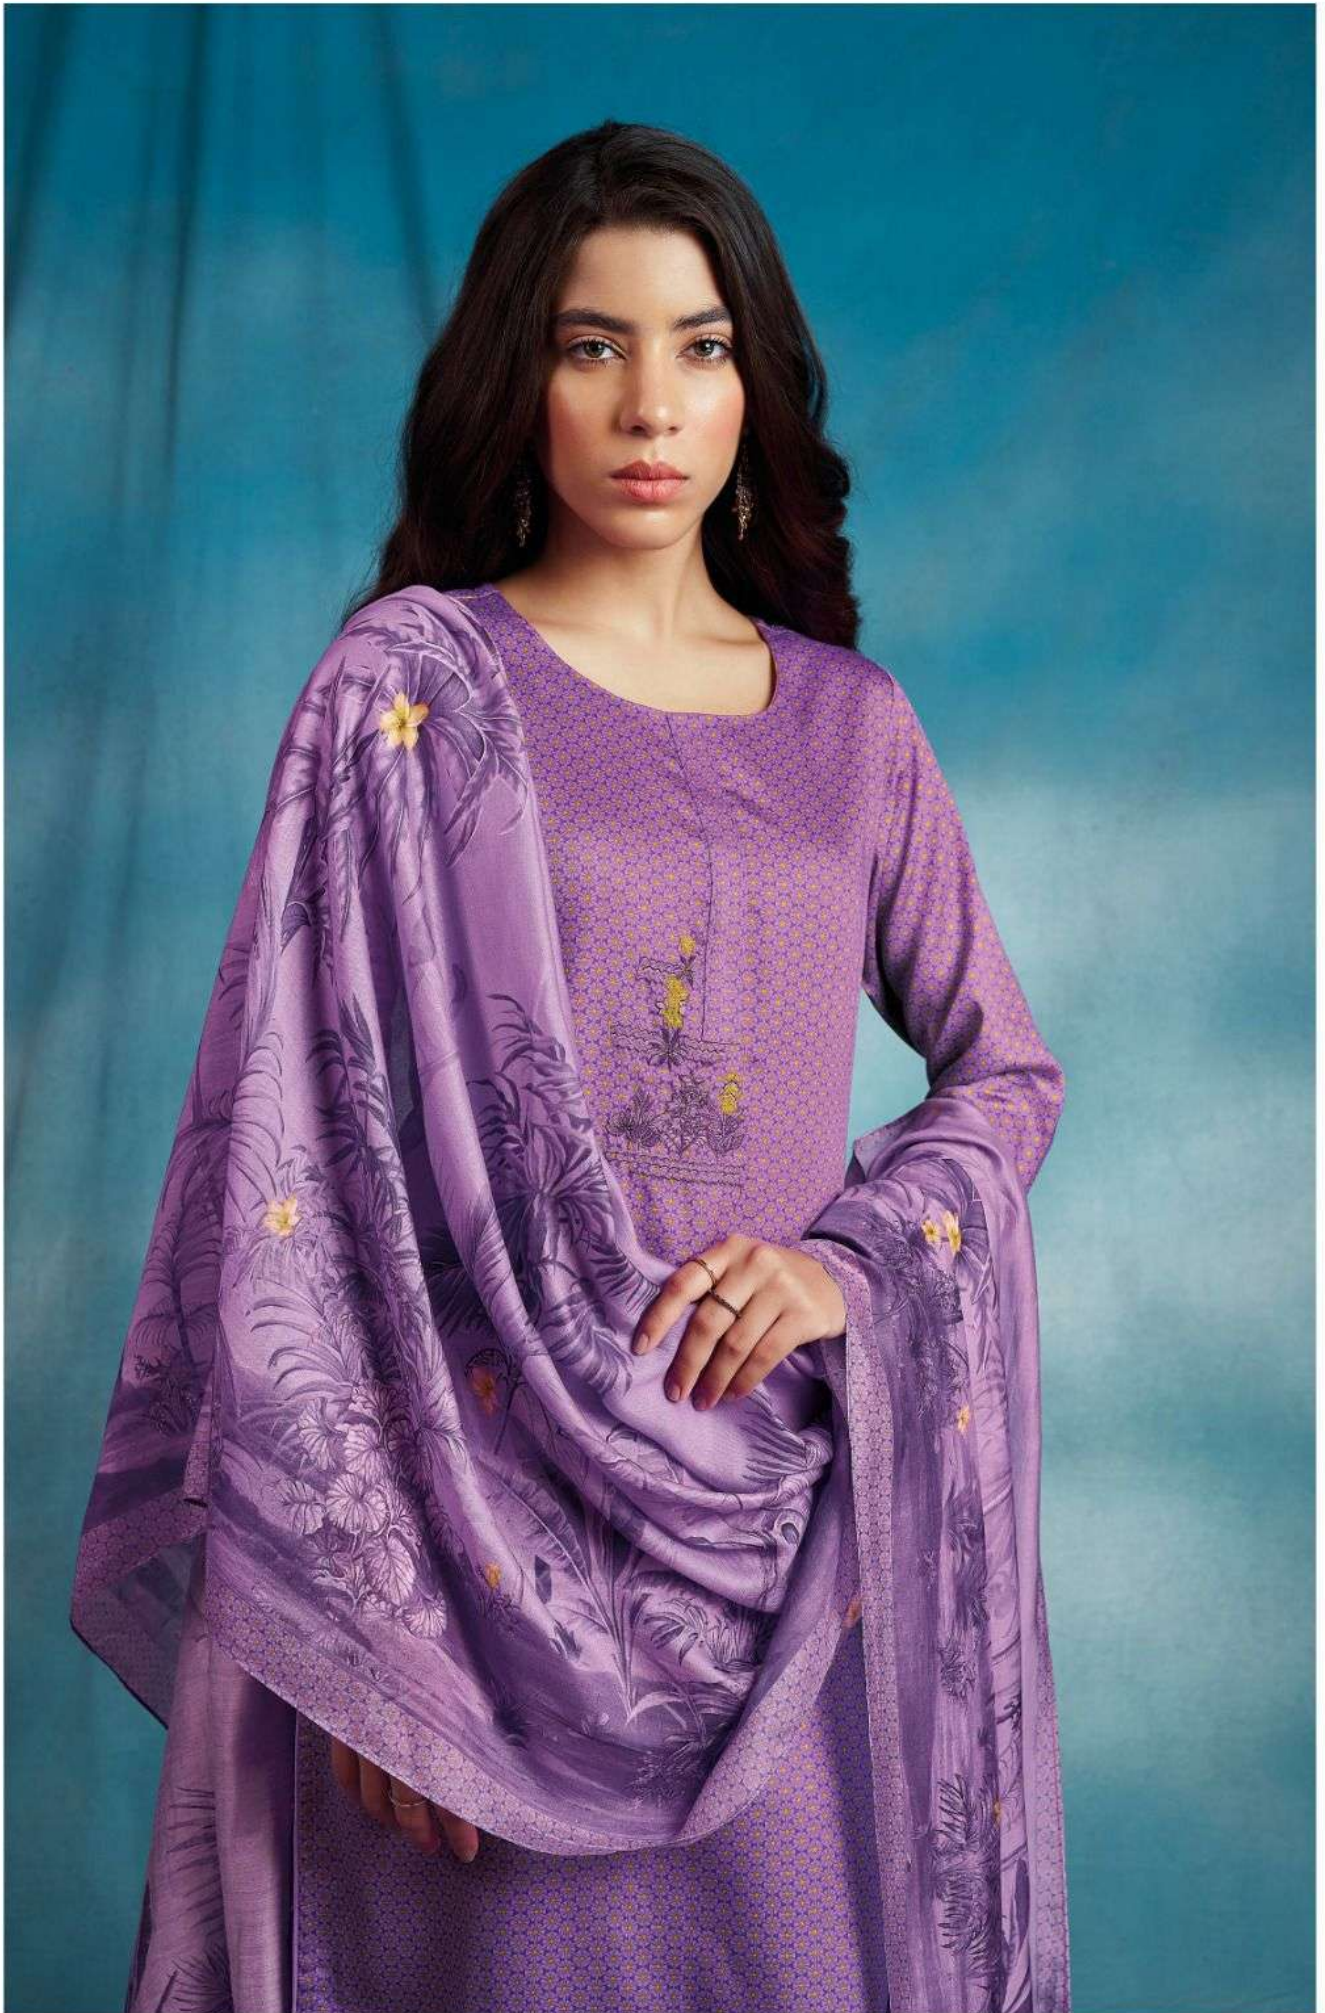

Ganga®  
**Hemal**  
S1809

S1809-A

S1809-D

S1809-A

S1809-B

S1809-C

S1809-D

Ganga®  
**Hemal**  
S1809- A/B/C/D

PRODUCT NAME	<b>HEMAL</b>
D.NO.	S1809
DESCRIPTION	<b>TOP</b> PREMIUM COTTON SILK PRINTED WITH EMBROIDERY AND LACE ON DAMAN  <b>BOTTOM</b> PREMIUM COTTON SILK SOLID COLOUR  <b>DUPATTA</b> FINEST BEMBERG LAWN PRINTED
HSN CODE	<b>520851</b>
WHOLESALE PRICE	<b>1640/- EACH+GST(EXTRA)</b>