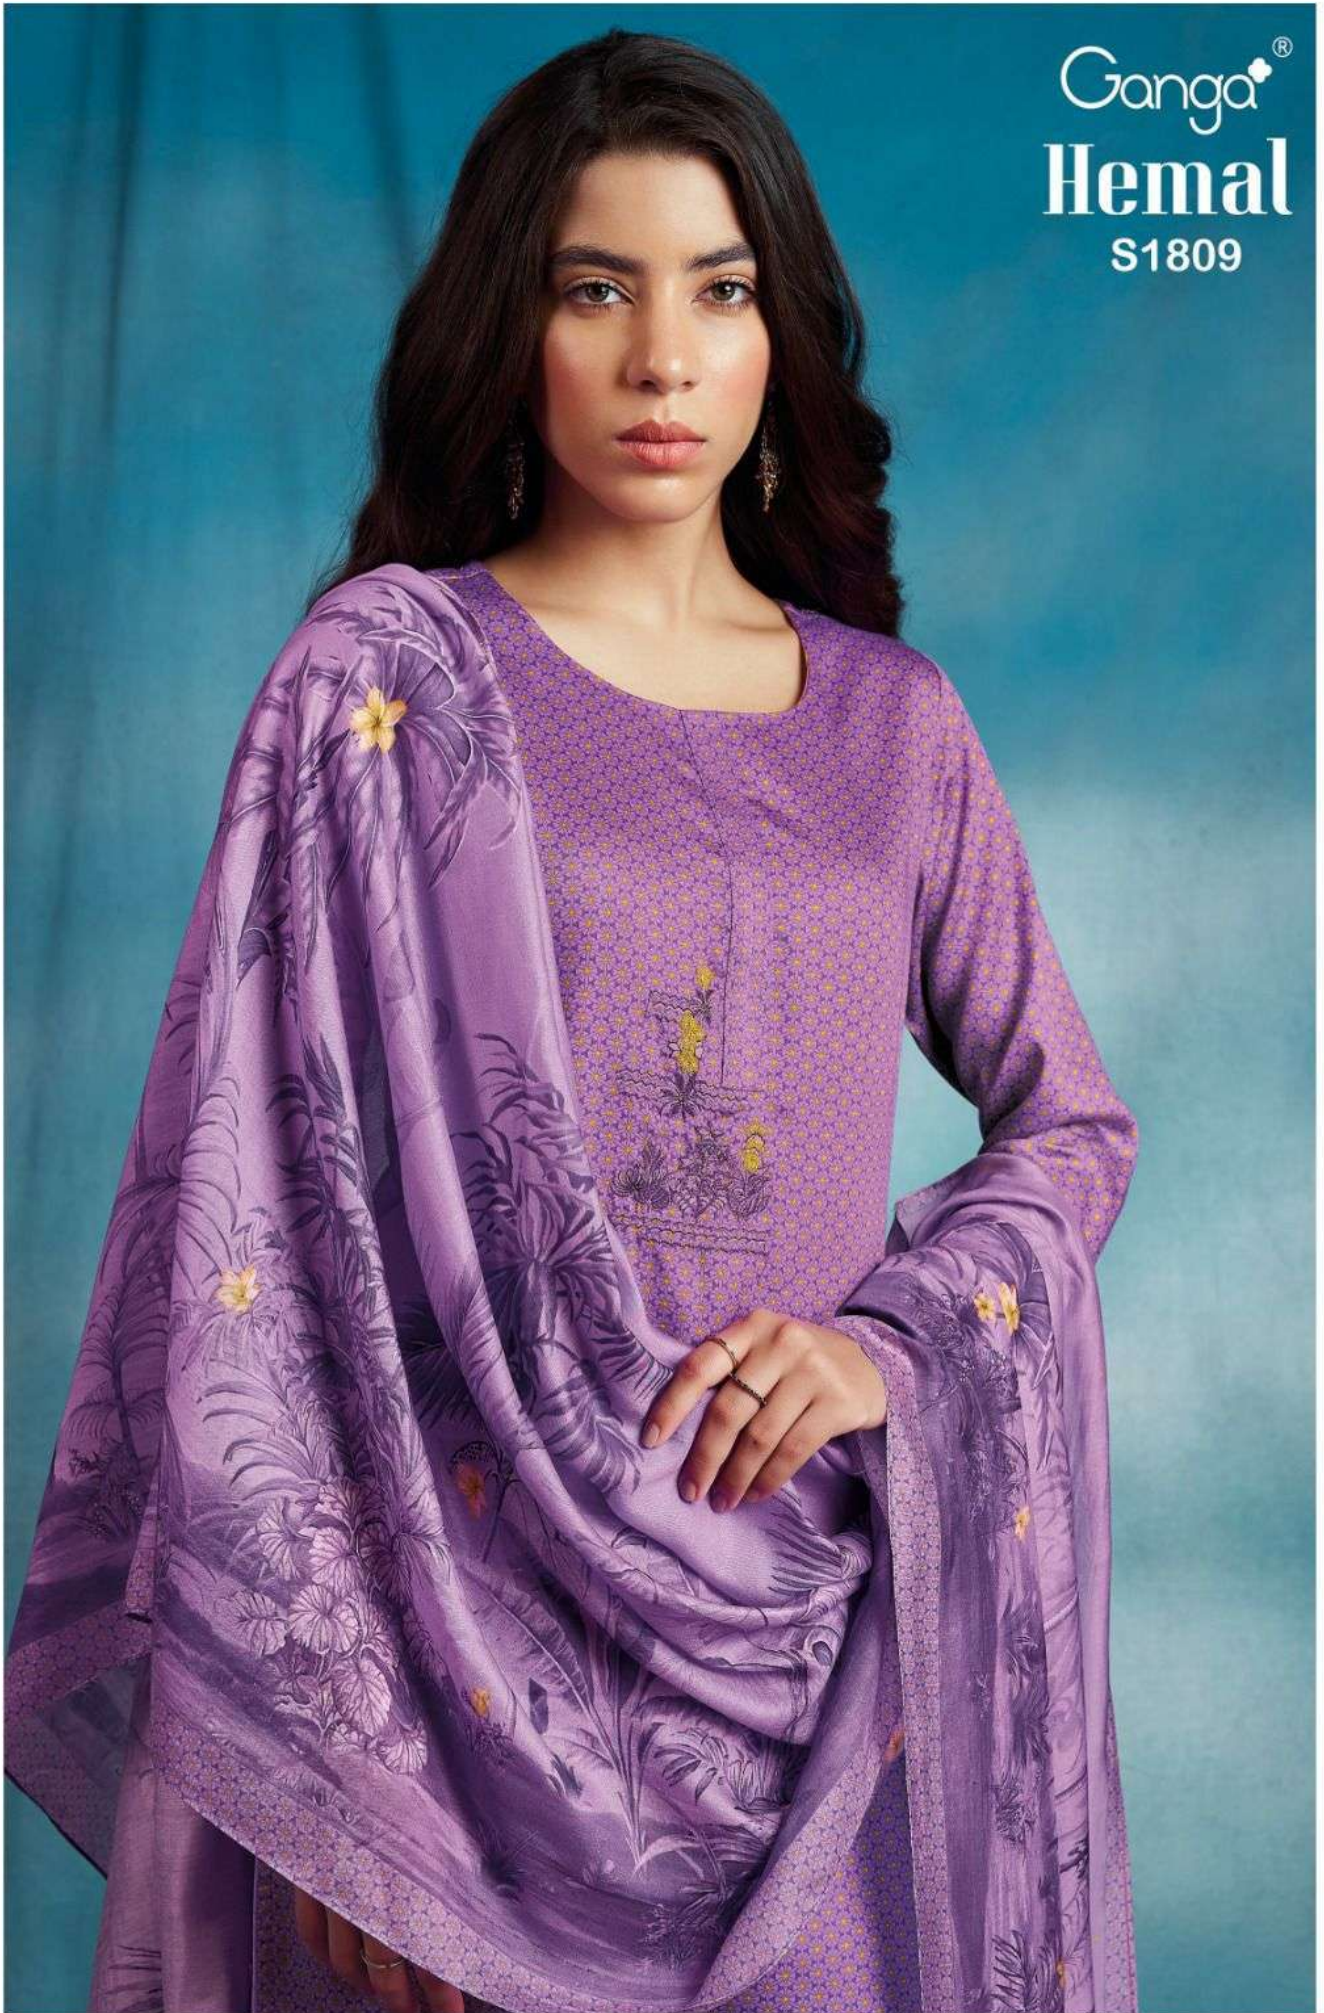

Ganga®
Hemal
S1809