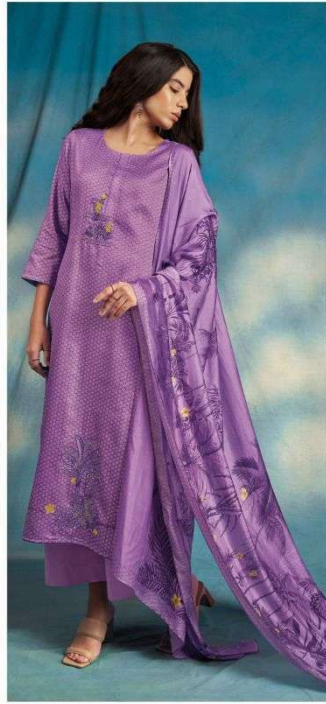

Ganga®
Hemal
S1809

S1809-A

S1809-D

S1809-A

S1809-B

S1809-C

S1809-D

Ganga®
Hemal
S1809- A/B/C/D

S1809-A

PRODUCT NAME	HEMAL
D.NO.	S1809
DESCRIPTION	<p>TOP PREMIUM COTTON SILK PRINTED WITH EMBROIDERY AND LACE ON DAMAN</p> <p>BOTTOM PREMIUM COTTON SILK SOLID COLOUR</p> <p>DUPATTA FINEST BEMBERG LAWN PRINTED</p>
HSN CODE	520851
WHOLESALE PRICE	1640/- EACH+GST(EXTRA)