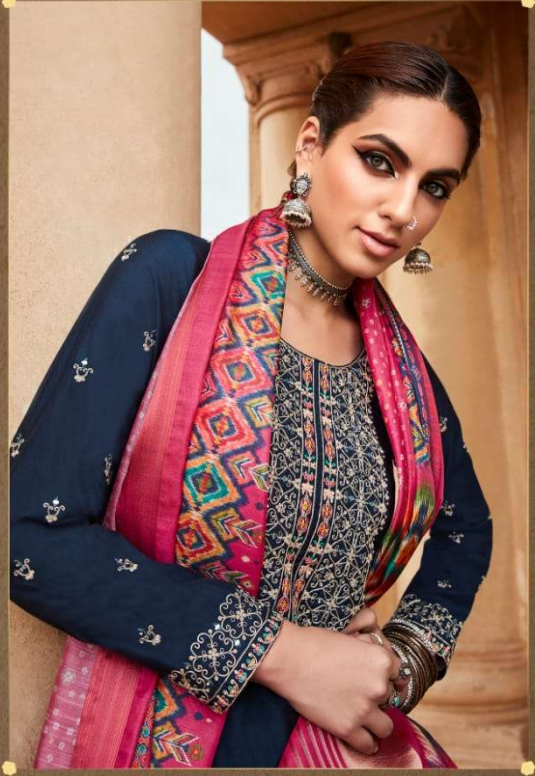

Nazia

Nazia

Parnika
A BRAND BY LCTM

Nazia

TOP : ROMAN SILK | BOTTOM : JAM SATIN | DUPATTA : ORGANZA TUSSAR

1001

Parnika
LCTM OVERSEAS PVT. LTD.

Nazia