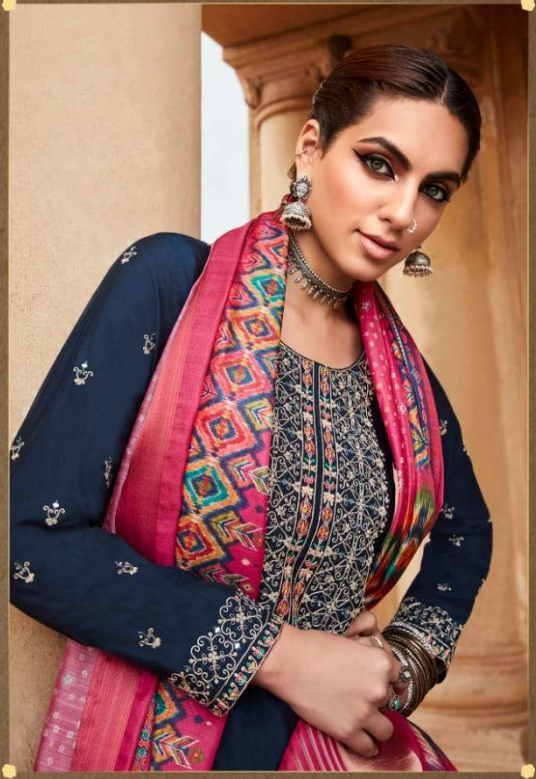

Nazia

Nazia

Parnika
A BRAND BY LCTM

Nazia

TOP : ROMAN SILK | BOTTOM : JAM SATIN | DUPATTA : ORGANZA TUSSAR

1001

Parnika
LCTM OVERSEAS PVT. LTD.
A BRAND OF LCTM

Nazia