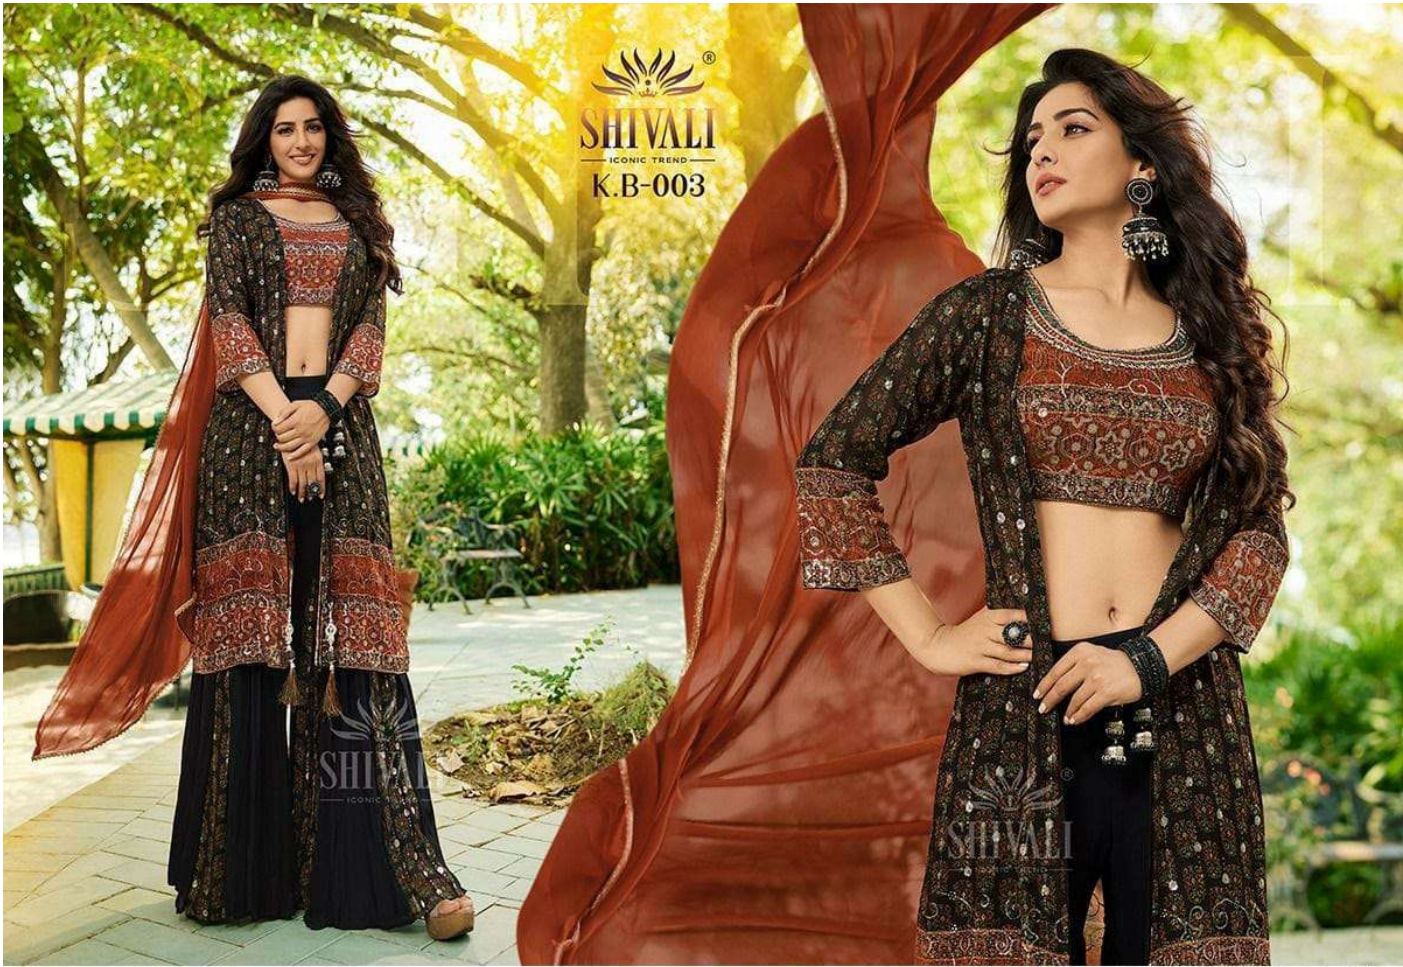

SHIVALI
— ICONIC TREND —

H.B-014

L,XL
COMBO

FAB:GEORGETTE

L,XL COMBO

L,XL,XXL
COMBO

FAB:GEORGETTE

SHIVALI
— ICONIC TREND —
H.B-006

XL
2 COLORS

FAB:GEORGETTE

L,XL,XXL
COMBO

1031

FAB:GEORGETTE

SHIVALI
— ICONIC TREND —

M-220

L, XL, XXL
3 COLORS

L,XL
COMBO

FAB:GEORGETTE

L,XL COMBO

FAB:GEORGETTE

L
2 COLORS

FAB:GEORGETTE

SHIVALI
— ICONIC TREND —
B-1089

SHIVALI