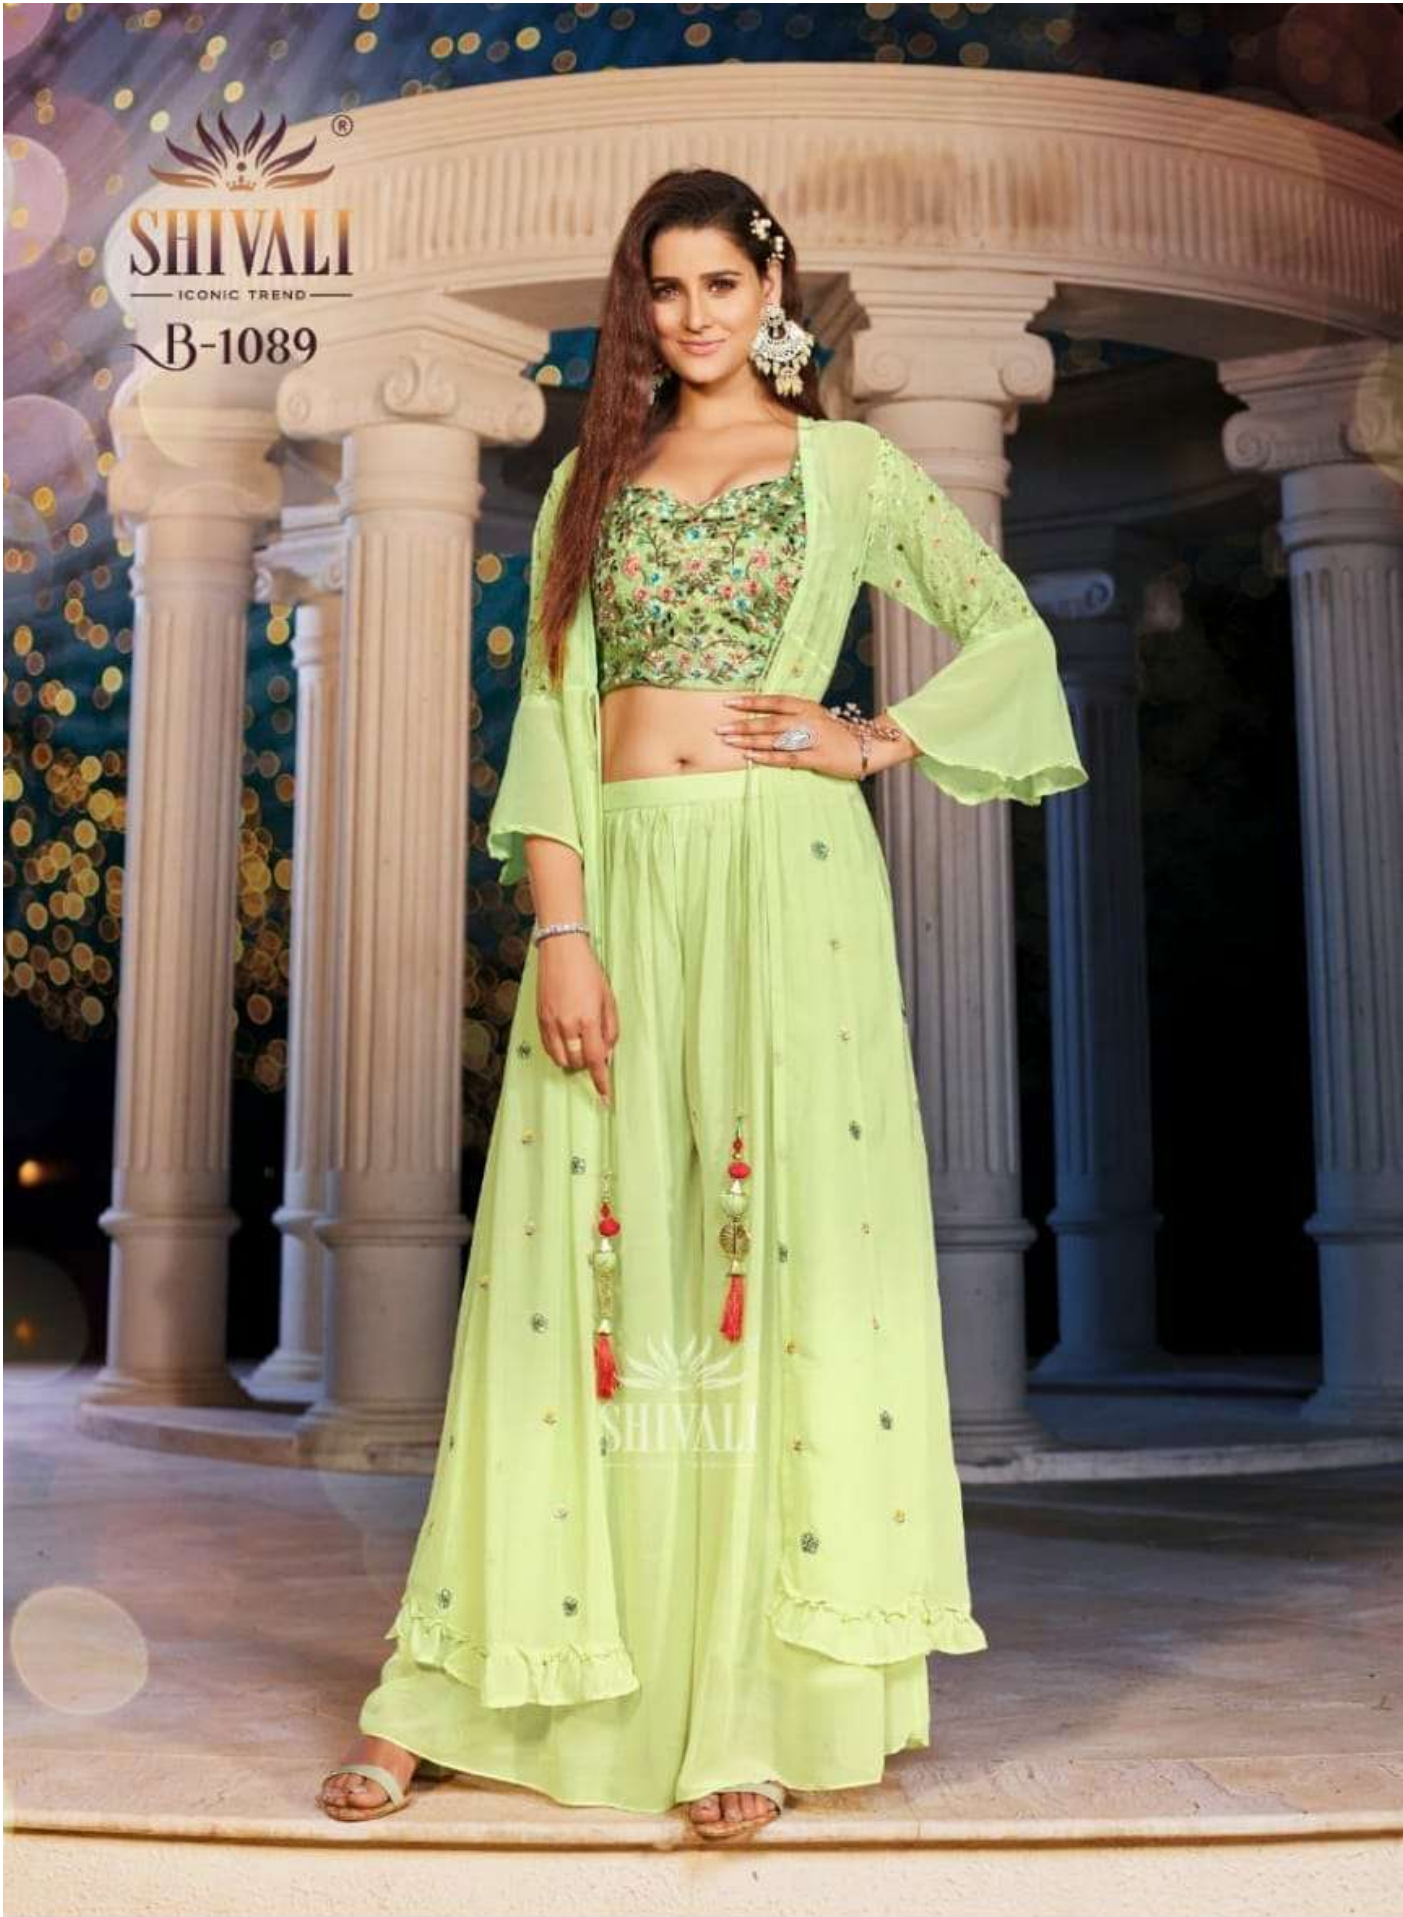

FAB:GEORGETTE

SHIVALI
— ICONIC TREND —
H.B-006

XL
2 COLORS

FAB:GEORGETTE

L,XL,XXL
COMBO

1031

FAB:GEORGETTE

SHIVALI
— ICONIC TREND —

M-220

L, XL, XXL
3 COLORS

L,XL
COMBO

FAB:GEORGETTE

L,XL COMBO

FAB:GEORGETTE

L
2 COLORS

FAB:GEORGETTE

SHIVALI
— ICONIC TREND —
B-1089

SHIVALI

L,XL
COMBO

FAB: GEORGETTE

L,XL COMBO

FAB:GEORGETTE

SHIVALI
— ICONIC TREND —

SHIVALI
— ICONIC TREND —

M-194

**L, XL, XXL
COMBO**

FAB: GEORGETTE

L,XL COMBO

D-39

SHIVALI
— ICONIC TREND —

S.N.S-002

SHIVALI
— ICONIC TREND —