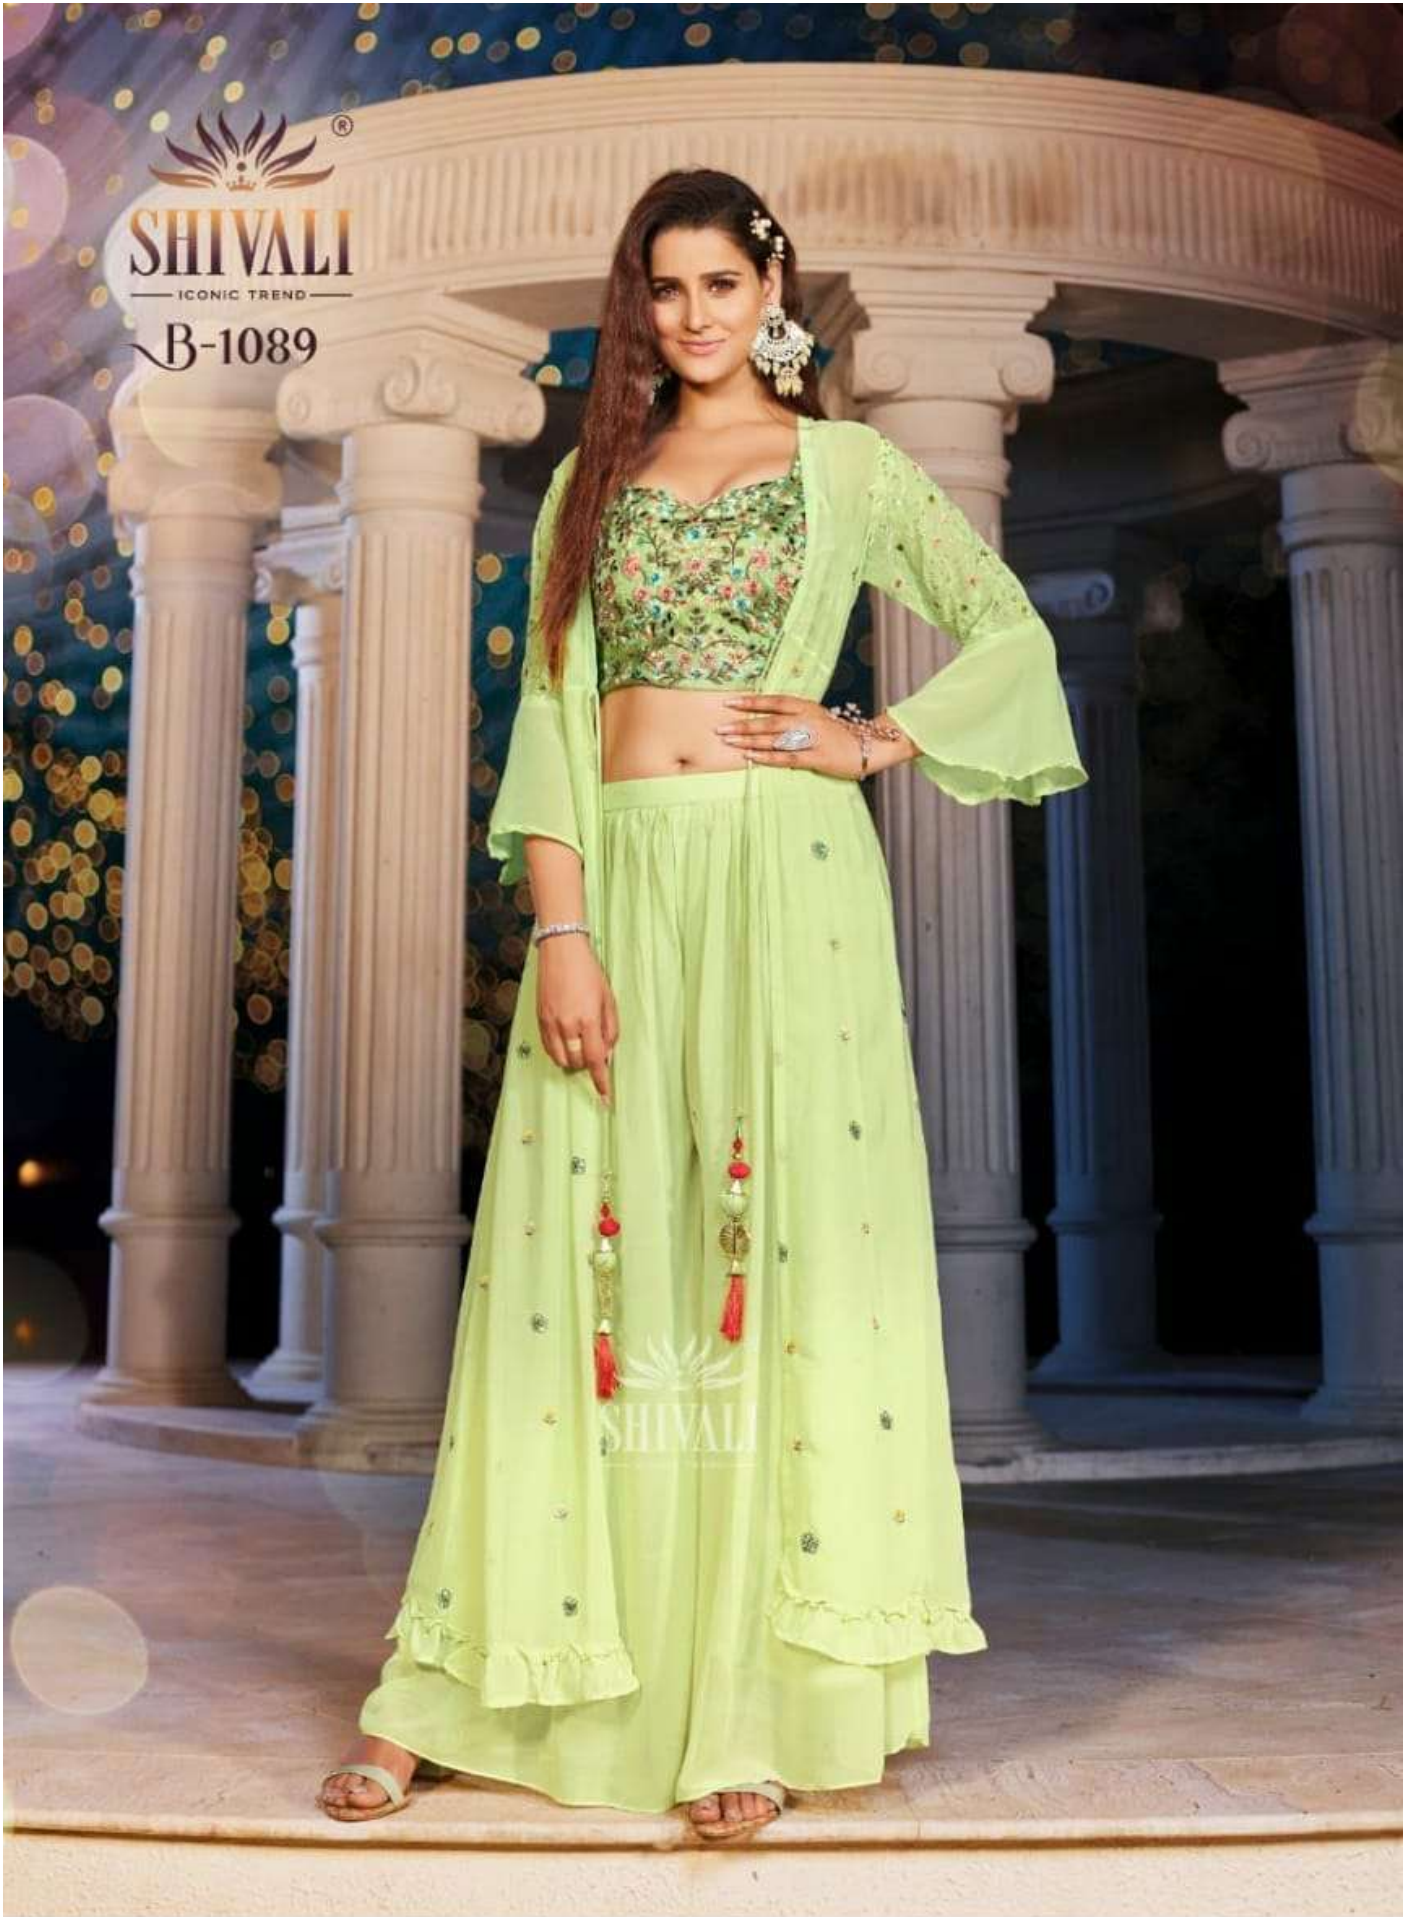

FAB:GEORGETTE

**SHIVALI**
— ICONIC TREND —
H.B-006

XL
2 COLORS

FAB:GEORGETTE

L,XL,XXL
COMBO

1031

FAB:GEORGETTE

SHIVALI
— ICONIC TREND —

SHIVALI
— ICONIC TREND —

M-220

L, XL, XXL
3 COLORS

L,XL
COMBO

FAB:GEORGETTE

L,XL COMBO

FAB:GEORGETTE

L
2 COLORS

FAB:GEORGETTE

SHIVALI
— ICONIC TREND —
B-1089

SHIVALI

L,XL
COMBO

FAB: GEORGETTE

L,XL COMBO

FAB:GEORGETTE

SHIVALI
— ICONIC TREND —

SHIVALI
— ICONIC TREND —

M-194

**L, XL, XXL
COMBO**

FAB: GEORGETTE

L,XL COMBO

D-39

SHIVALI
— ICONIC TREND —

S.N.S-002