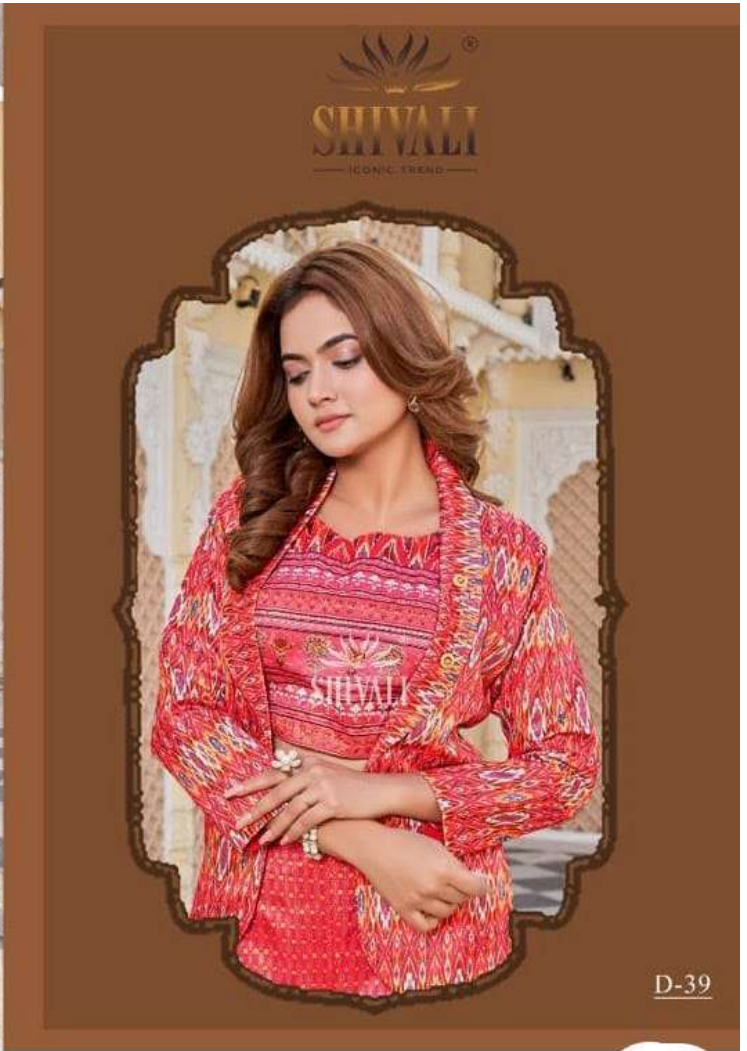

FAB:GEORGETTE

SHIVALI
— ICONIC TREND —
B-1089

SHIVALI

L,XL
COMBO

FAB: GEORGETTE

L,XL COMBO

FAB:GEORGETTE

SHIVALI
— ICONIC TREND —

SHIVALI
— ICONIC TREND —

M-194

**L, XL, XXL
COMBO**

FAB: GEORGETTE

L,XL COMBO

D-39

SHIVALI
— ICONIC TREND —

S.N.S-002