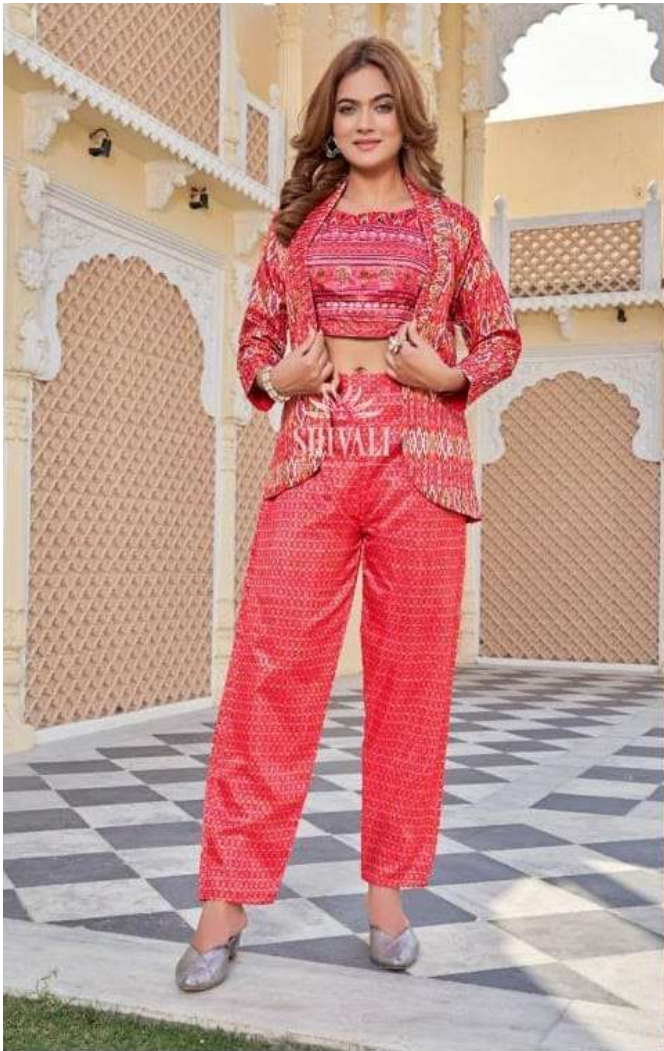

L,XL COMBO

D-39