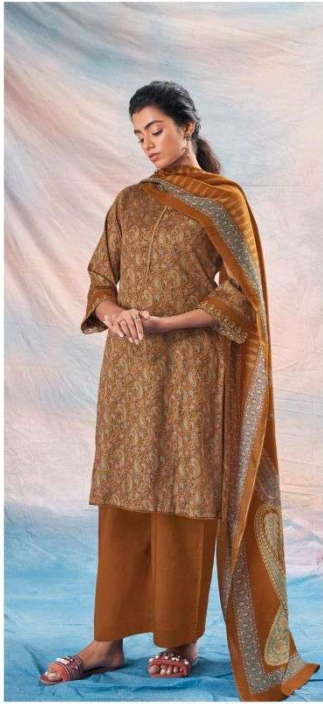

Ganga®  
Astrid  
S1814

S1814-B

S1814-C

S1814-D

PRODUCT NAME	<b>ASTRID</b>
D.NO.	S1814
DESCRIPTION	<b>TOP</b> PREMIUM COTTON SILK PRINTED WITH EMBROIDERY AND LACE  <b>BOTTOM</b> PREMIUM COTTON SILK SOLID COLOUR  <b>DUPATTA</b> FINEST BEMBERG LAWN PRINTED
HSN CODE	<b>520851</b>
WHOLESALE PRICE	<b>1640/- EACH+GST(EXTRA)</b>