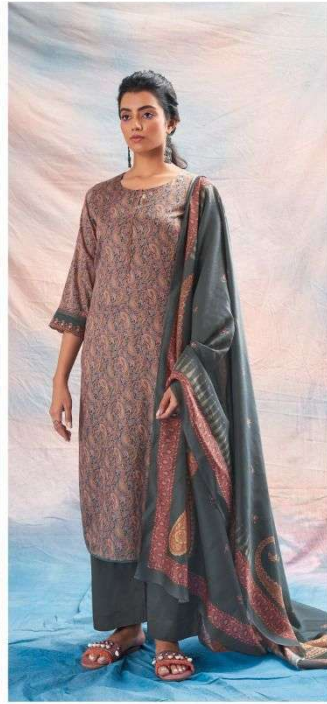

S1814-B

Ganga®
Astrid
S1814- A/B/C/D