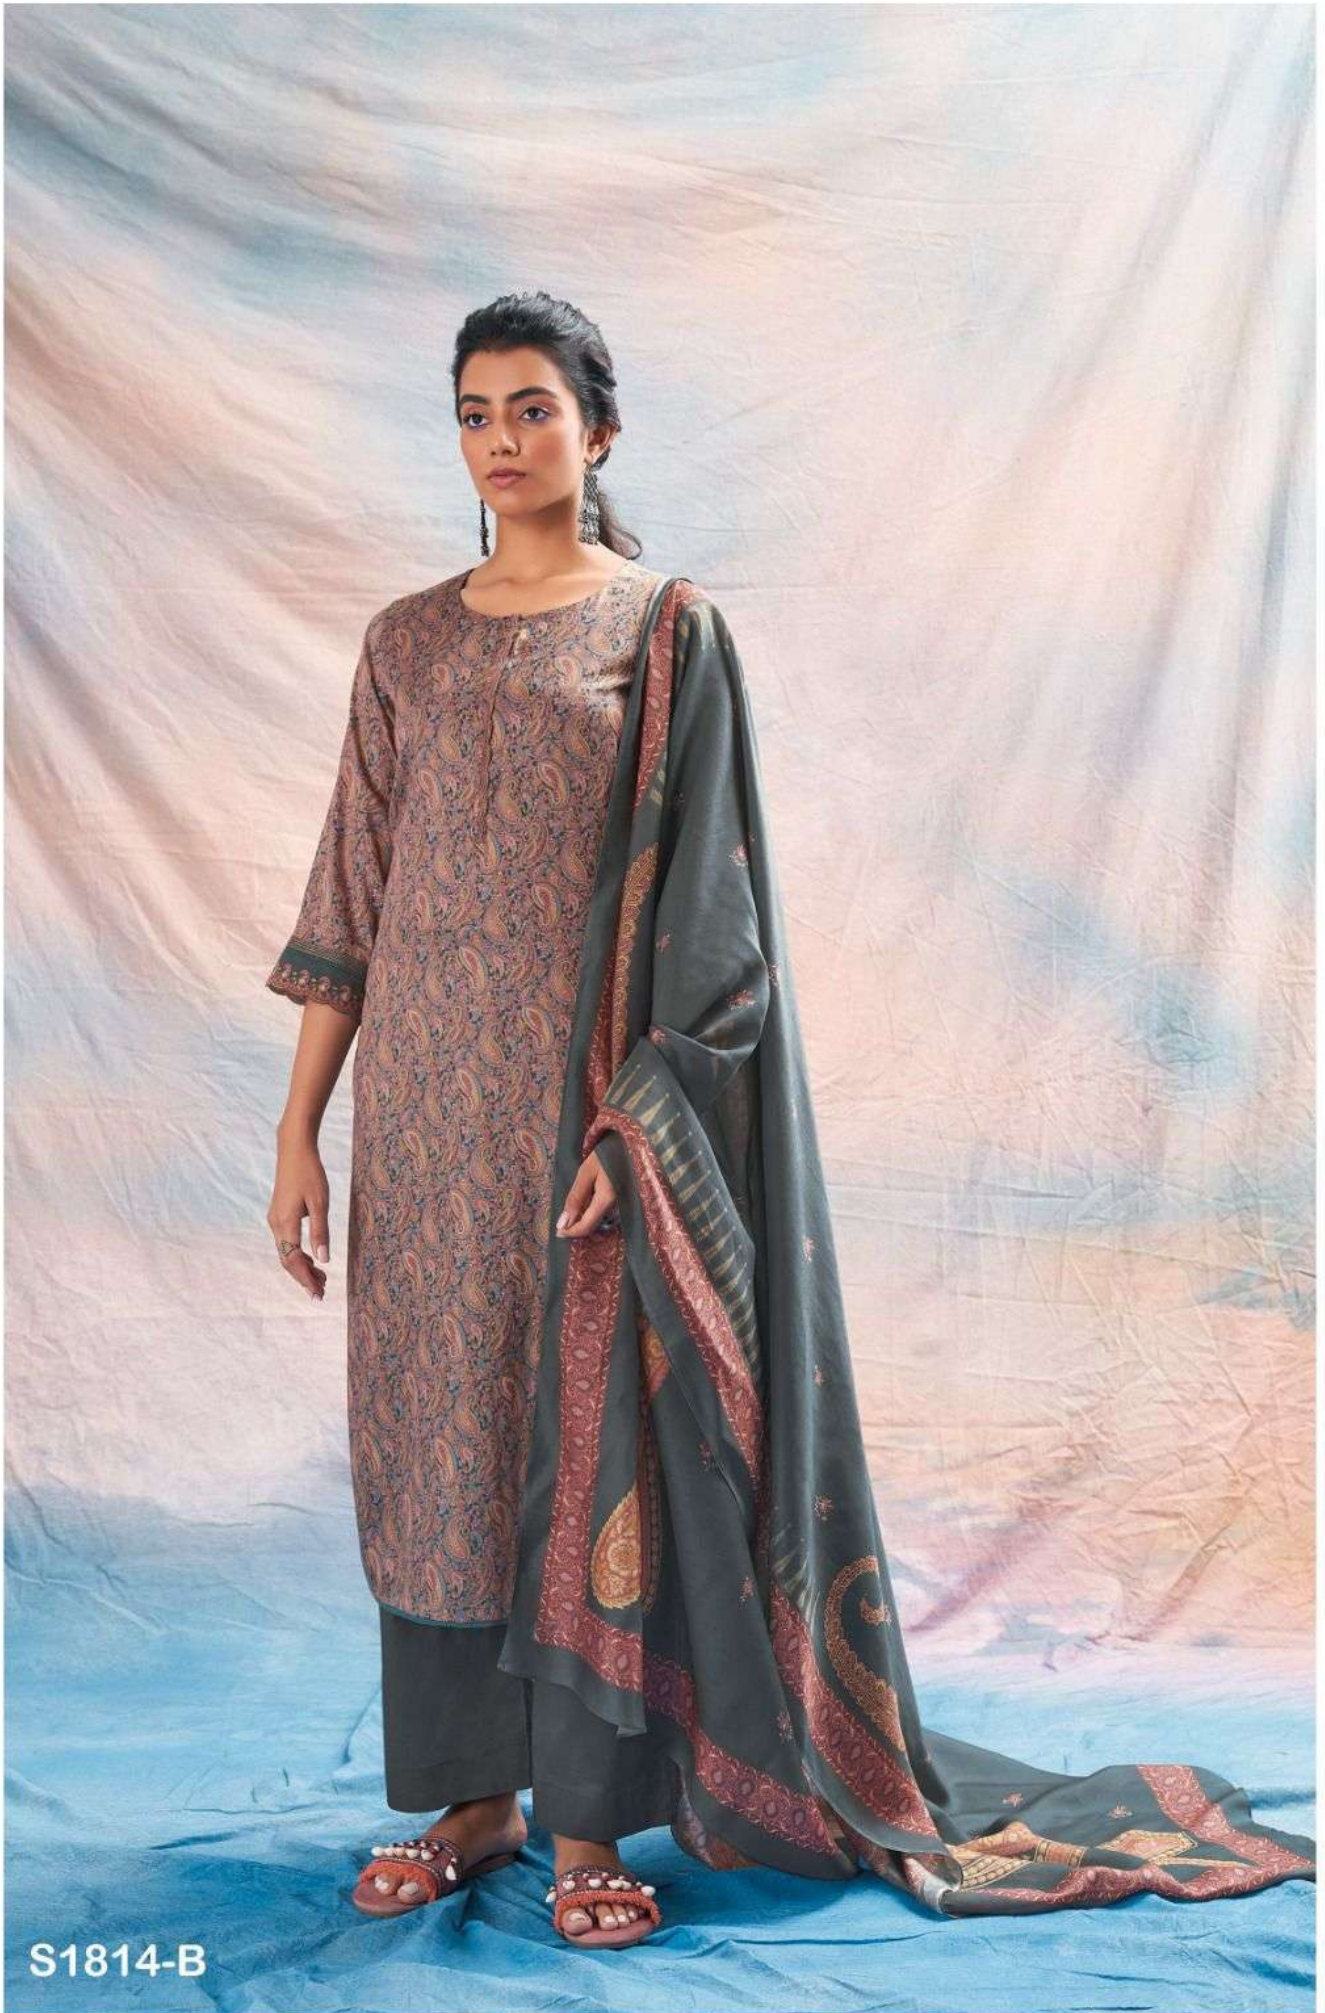

Ganga®  
Astrid  
S1814

S1814-B

S1814-C

S1814-D

PRODUCT NAME	<b>ASTRID</b>
D.NO.	S1814
DESCRIPTION	<b>TOP</b> PREMIUM COTTON SILK PRINTED WITH EMBROIDERY AND LACE  <b>BOTTOM</b> PREMIUM COTTON SILK SOLID COLOUR  <b>DUPATTA</b> FINEST BEMBERG LAWN PRINTED
HSN CODE	<b>520851</b>
WHOLESALE PRICE	<b>1640/- EACH+GST(EXTRA)</b>

S1814-A

S1814-B

S1814-C

S1814-D

Ganga®  
Astrid  
S1814- A/B/C/D

Ganga®  
Astrid  
S1814

S1814-A