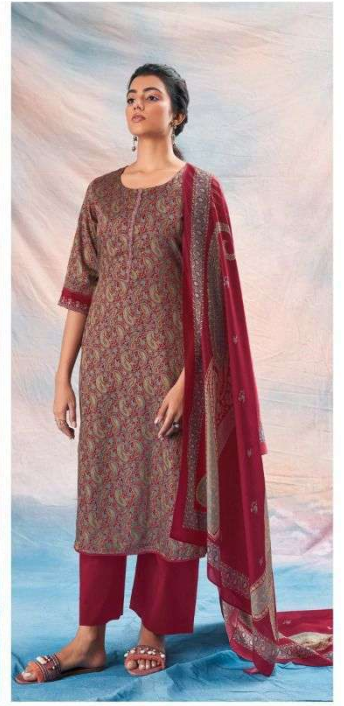

S1814-D

Ganga®
Astrid
S1814- A/B/C/D