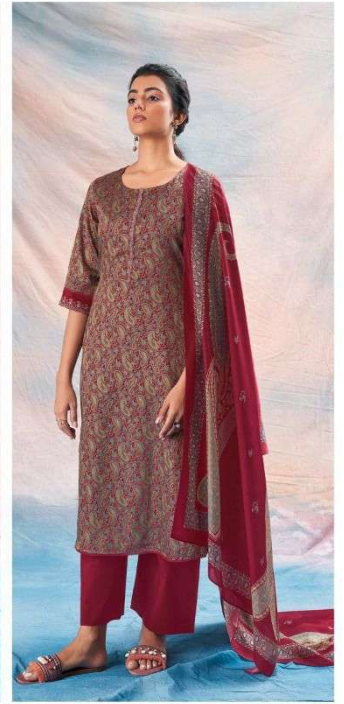

S1814-D

Ganga®
Astrid
S1814- A/B/C/D