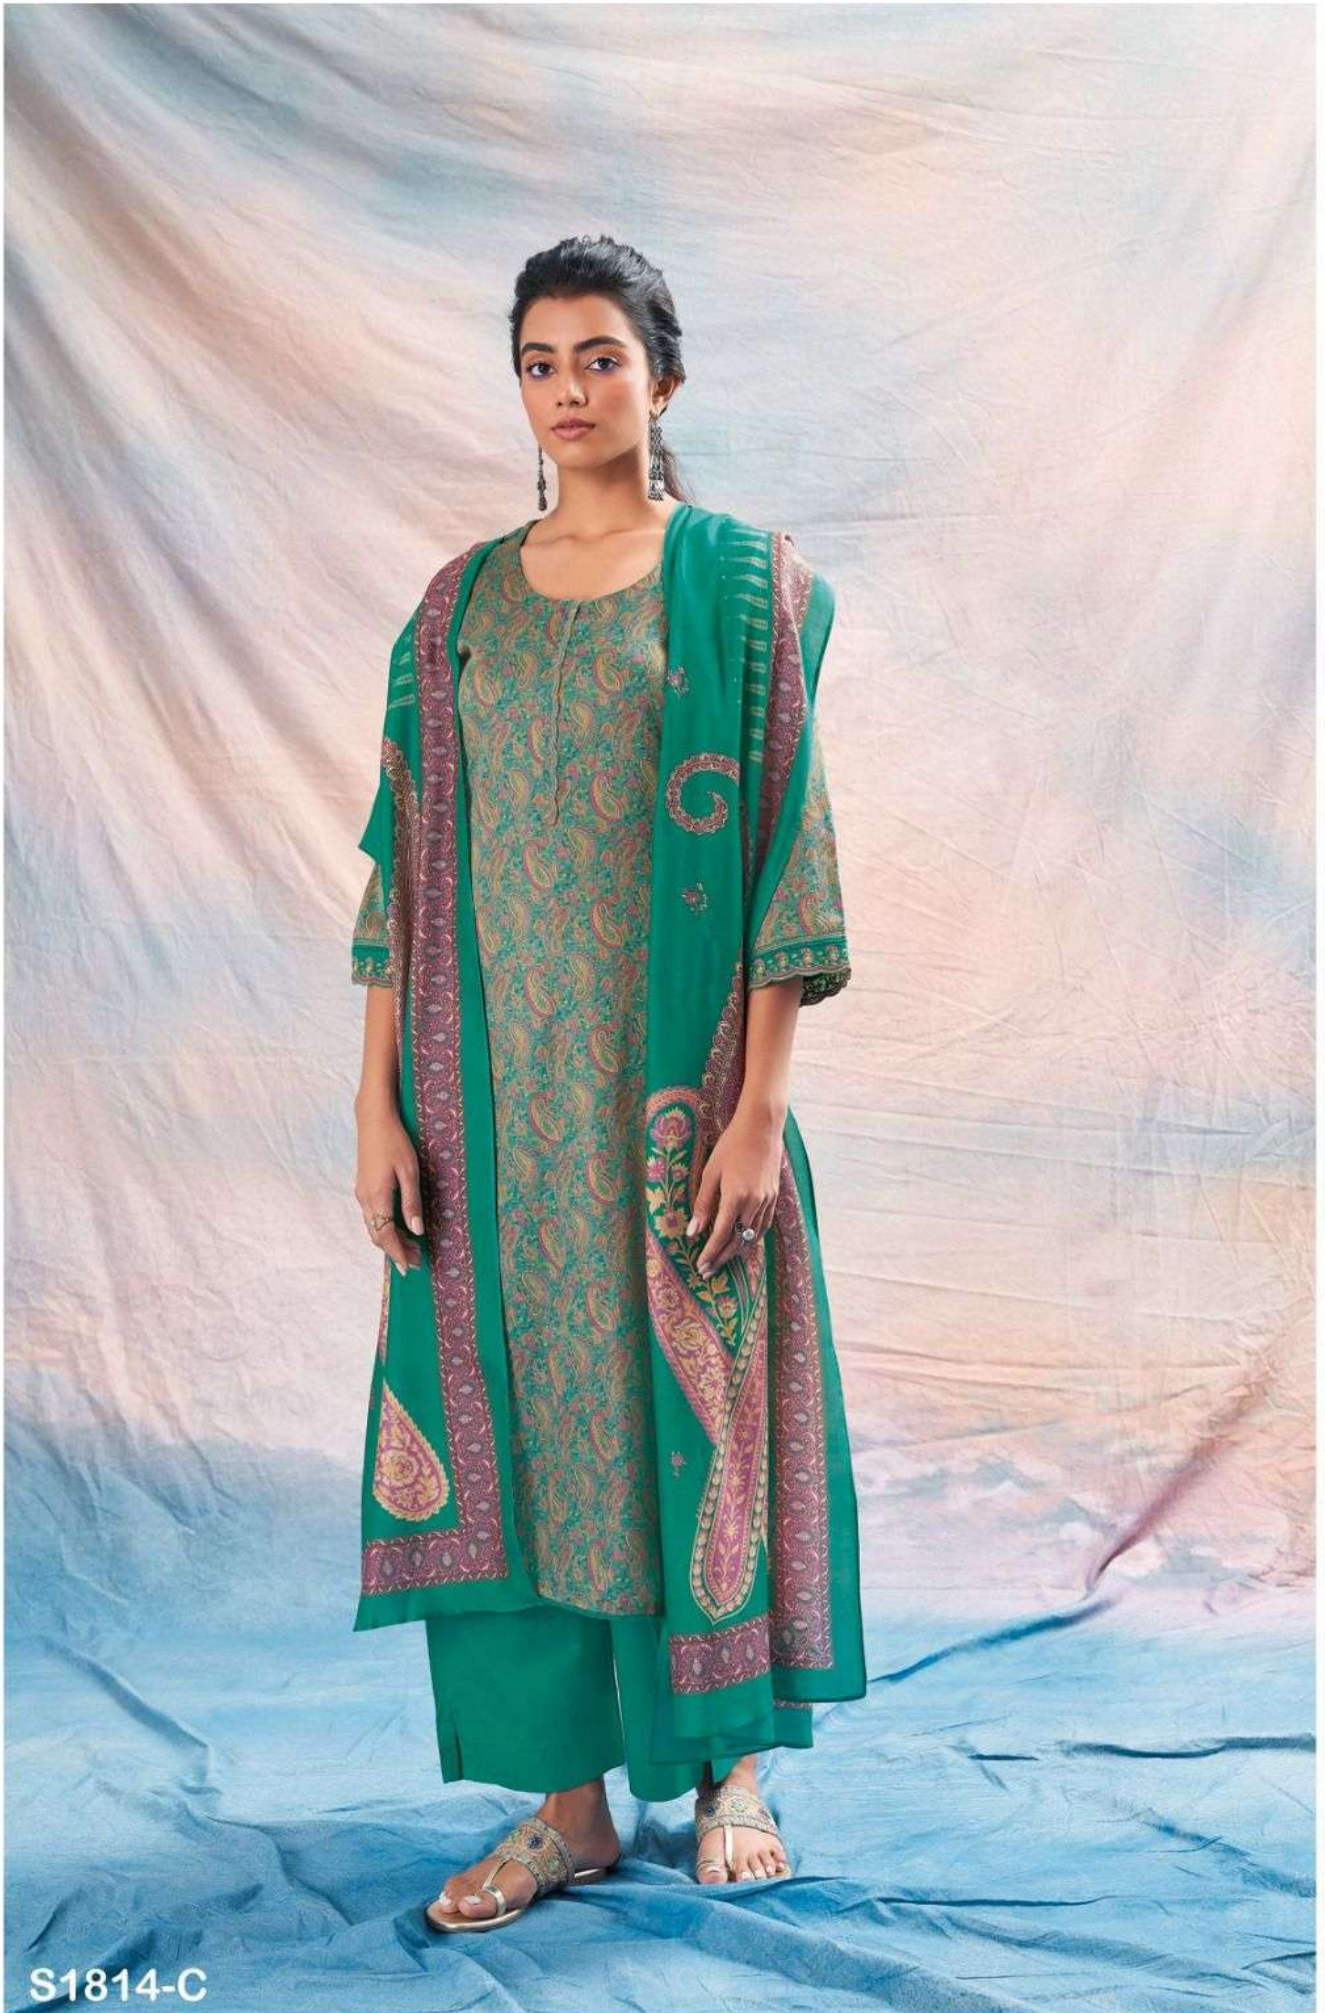

Ganga®
Astrid
S1814

S1814-B

S1814-C

S1814-D

PRODUCT NAME	ASTRID
D.NO.	S1814
DESCRIPTION	TOP PREMIUM COTTON SILK PRINTED WITH EMBROIDERY AND LACE BOTTOM PREMIUM COTTON SILK SOLID COLOUR DUPATTA FINEST BEMBERG LAWN PRINTED
HSN CODE	520851
WHOLESALE PRICE	1640/- EACH+GST(EXTRA)

S1814-A

S1814-B

S1814-C

S1814-D

Ganga®
Astrid
S1814- A/B/C/D

Ganga®
Astrid
S1814

S1814-A