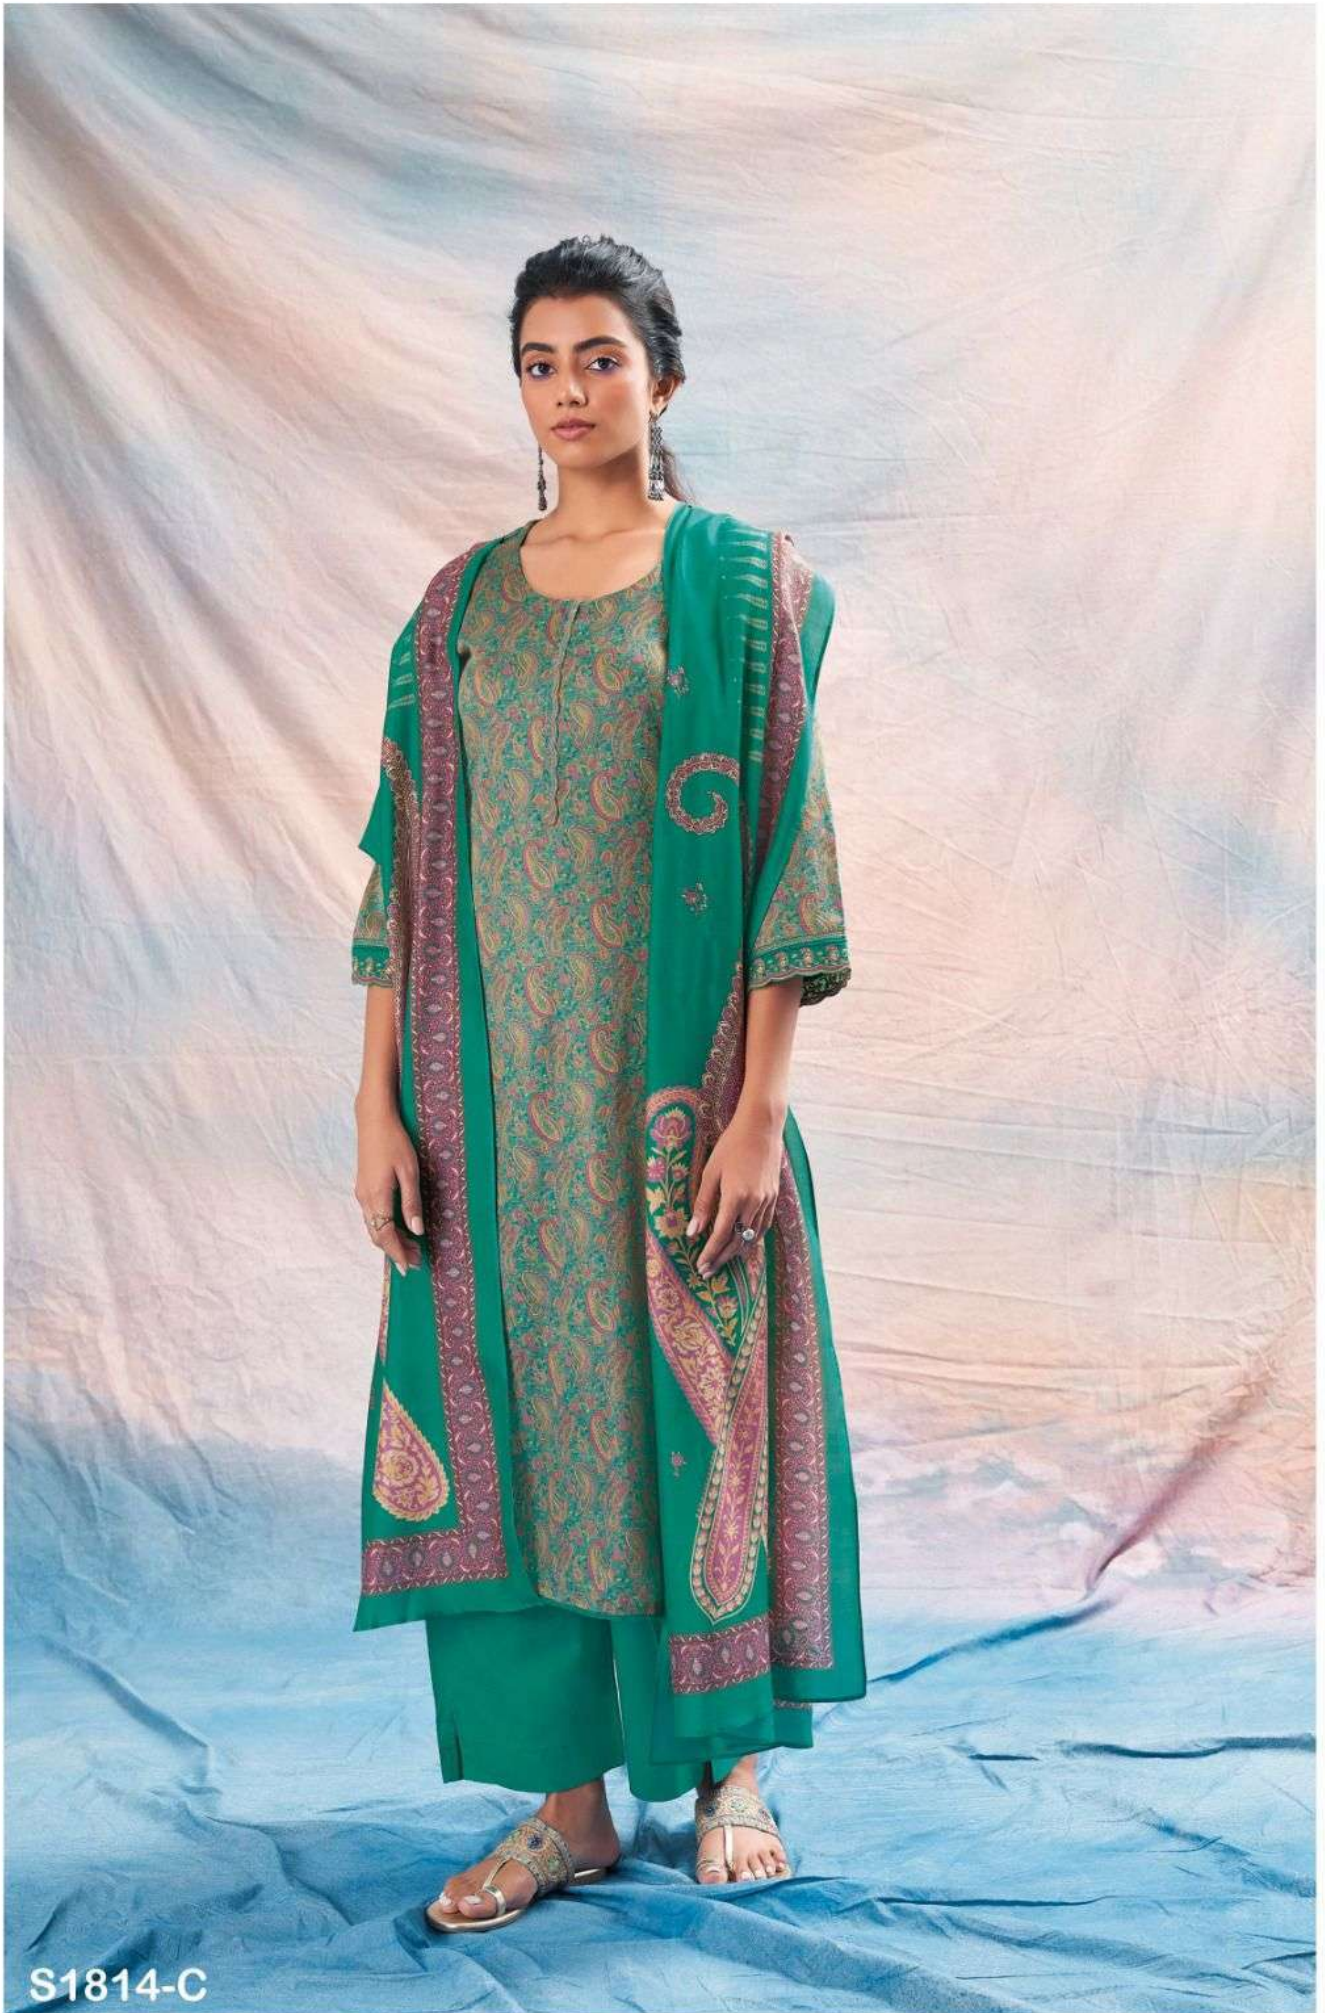

Ganga®  
Astrid  
S1814

S1814-B

S1814-C

S1814-D

PRODUCT NAME	<b>ASTRID</b>
D.NO.	S1814
DESCRIPTION	<b>TOP</b> PREMIUM COTTON SILK PRINTED WITH EMBROIDERY AND LACE  <b>BOTTOM</b> PREMIUM COTTON SILK SOLID COLOUR  <b>DUPATTA</b> FINEST BEMBERG LAWN PRINTED
HSN CODE	<b>520851</b>
WHOLESALE PRICE	<b>1640/- EACH+GST(EXTRA)</b>

S1814-A

S1814-B

S1814-C

S1814-D

Ganga®  
Astrid  
S1814- A/B/C/D

Ganga®  
Astrid  
S1814

S1814-A