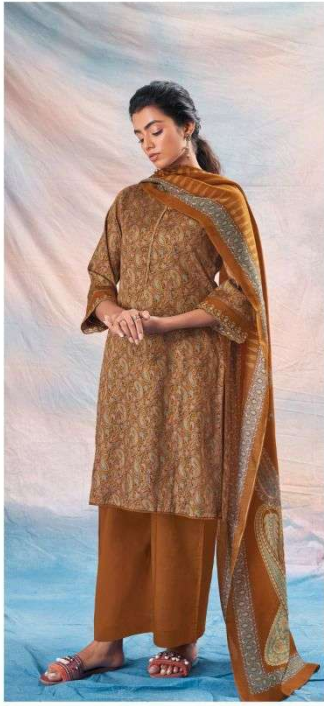

Ganga®
Astrid
S1814

S1814-B

S1814-C

S1814-D

PRODUCT NAME	ASTRID
D.NO.	S1814
DESCRIPTION	TOP PREMIUM COTTON SILK PRINTED WITH EMBROIDERY AND LACE BOTTOM PREMIUM COTTON SILK SOLID COLOUR DUPATTA FINEST BEMBERG LAWN PRINTED
HSN CODE	520851
WHOLESALE PRICE	1640/- EACH+GST(EXTRA)