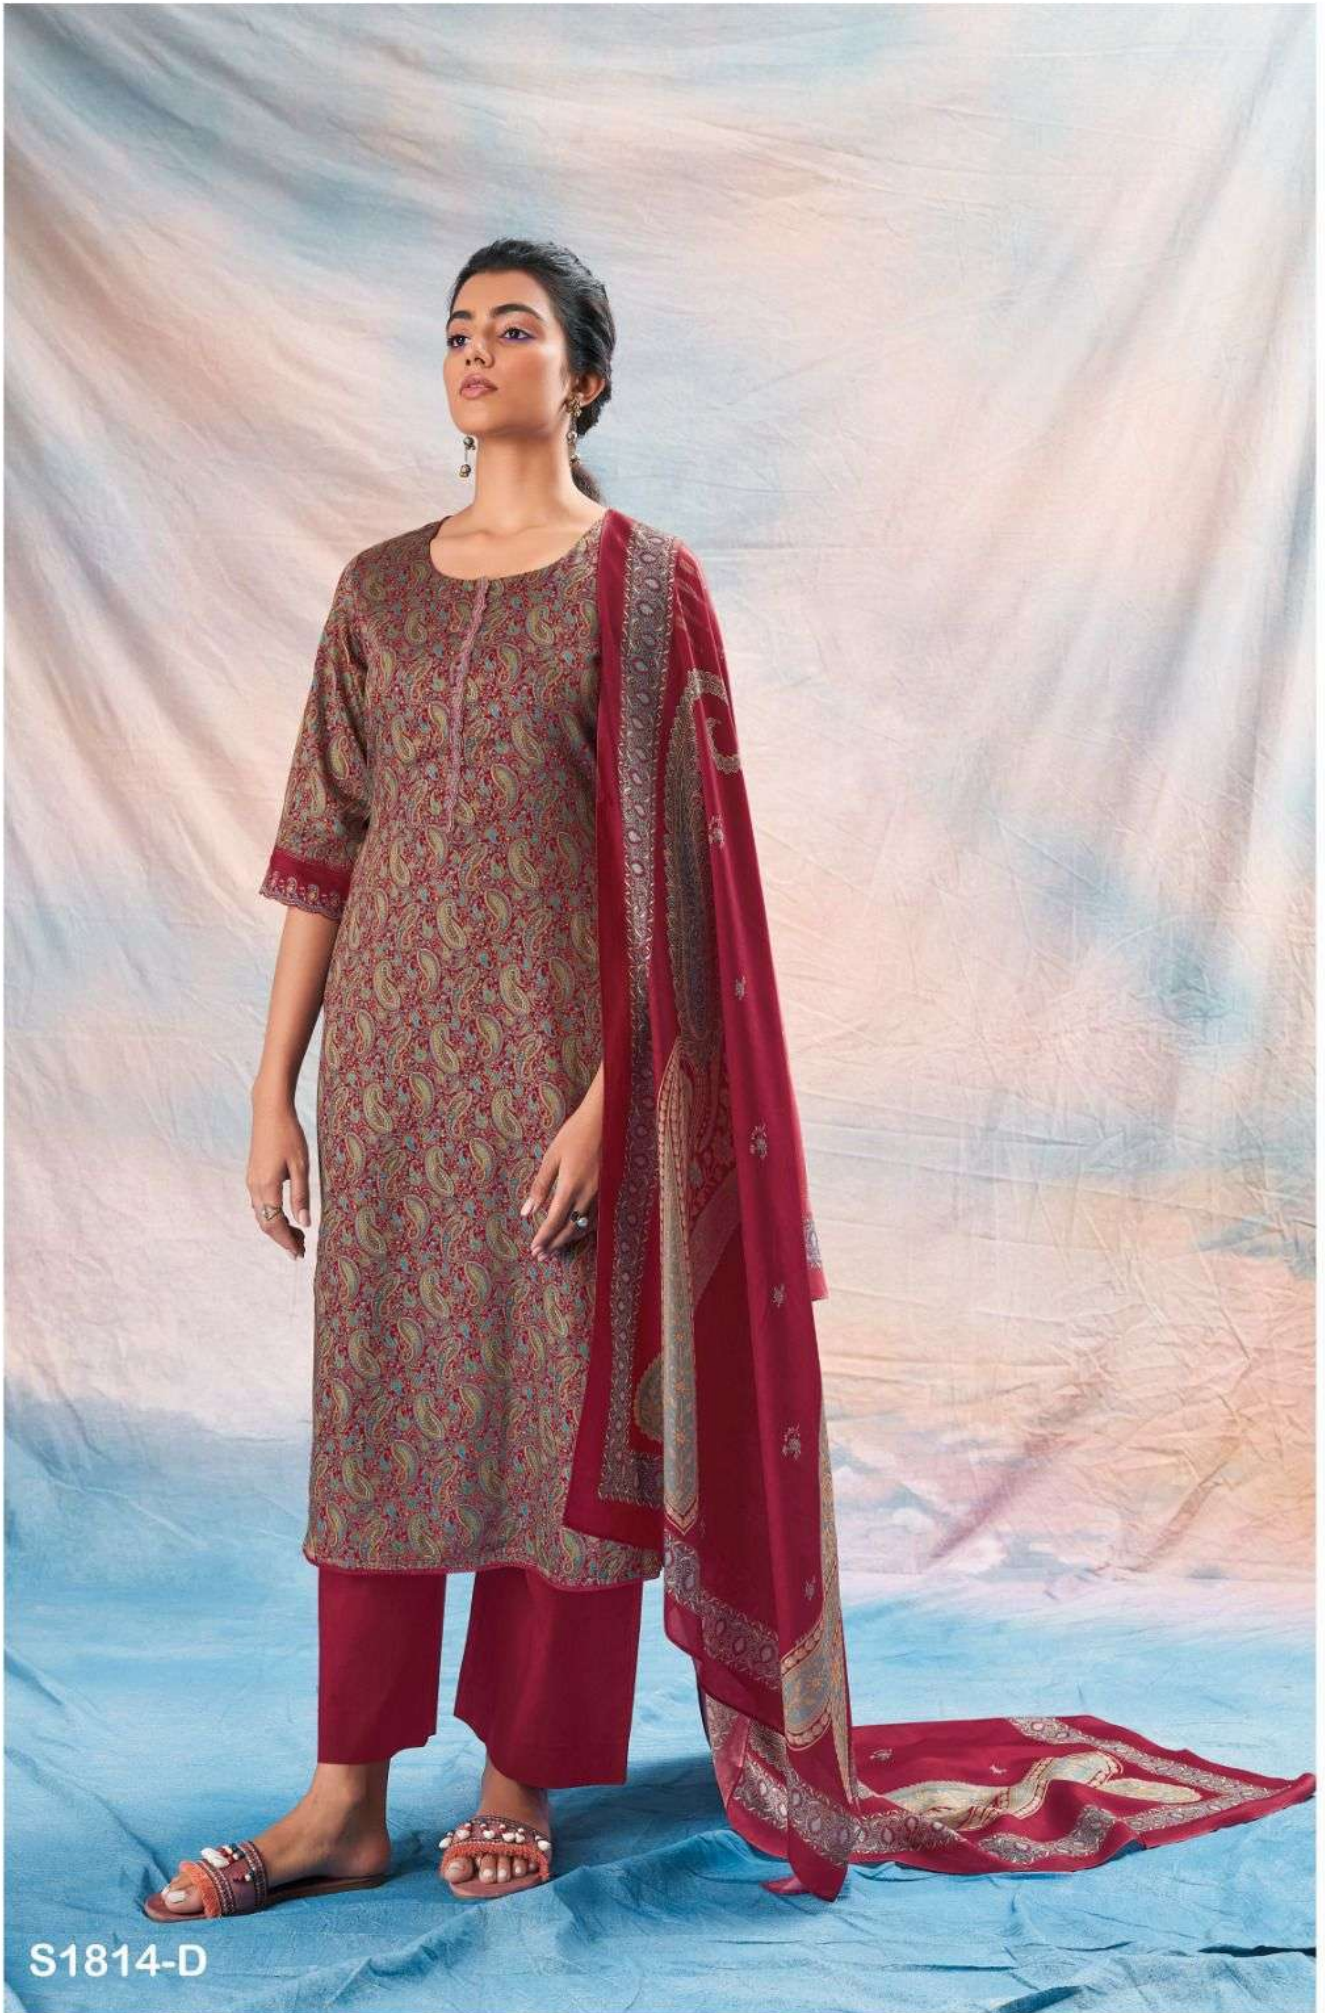

Ganga®  
Astrid  
S1814

S1814-B

S1814-C

S1814-D

PRODUCT NAME	<b>ASTRID</b>
D.NO.	S1814
DESCRIPTION	<b>TOP</b> PREMIUM COTTON SILK PRINTED WITH EMBROIDERY AND LACE  <b>BOTTOM</b> PREMIUM COTTON SILK SOLID COLOUR  <b>DUPATTA</b> FINEST BEMBERG LAWN PRINTED
HSN CODE	<b>520851</b>
WHOLESALE PRICE	<b>1640/- EACH+GST(EXTRA)</b>

S1814-A

S1814-B

S1814-C

S1814-D

Ganga®  
Astrid  
S1814- A/B/C/D

Ganga®  
Astrid  
S1814

S1814-A