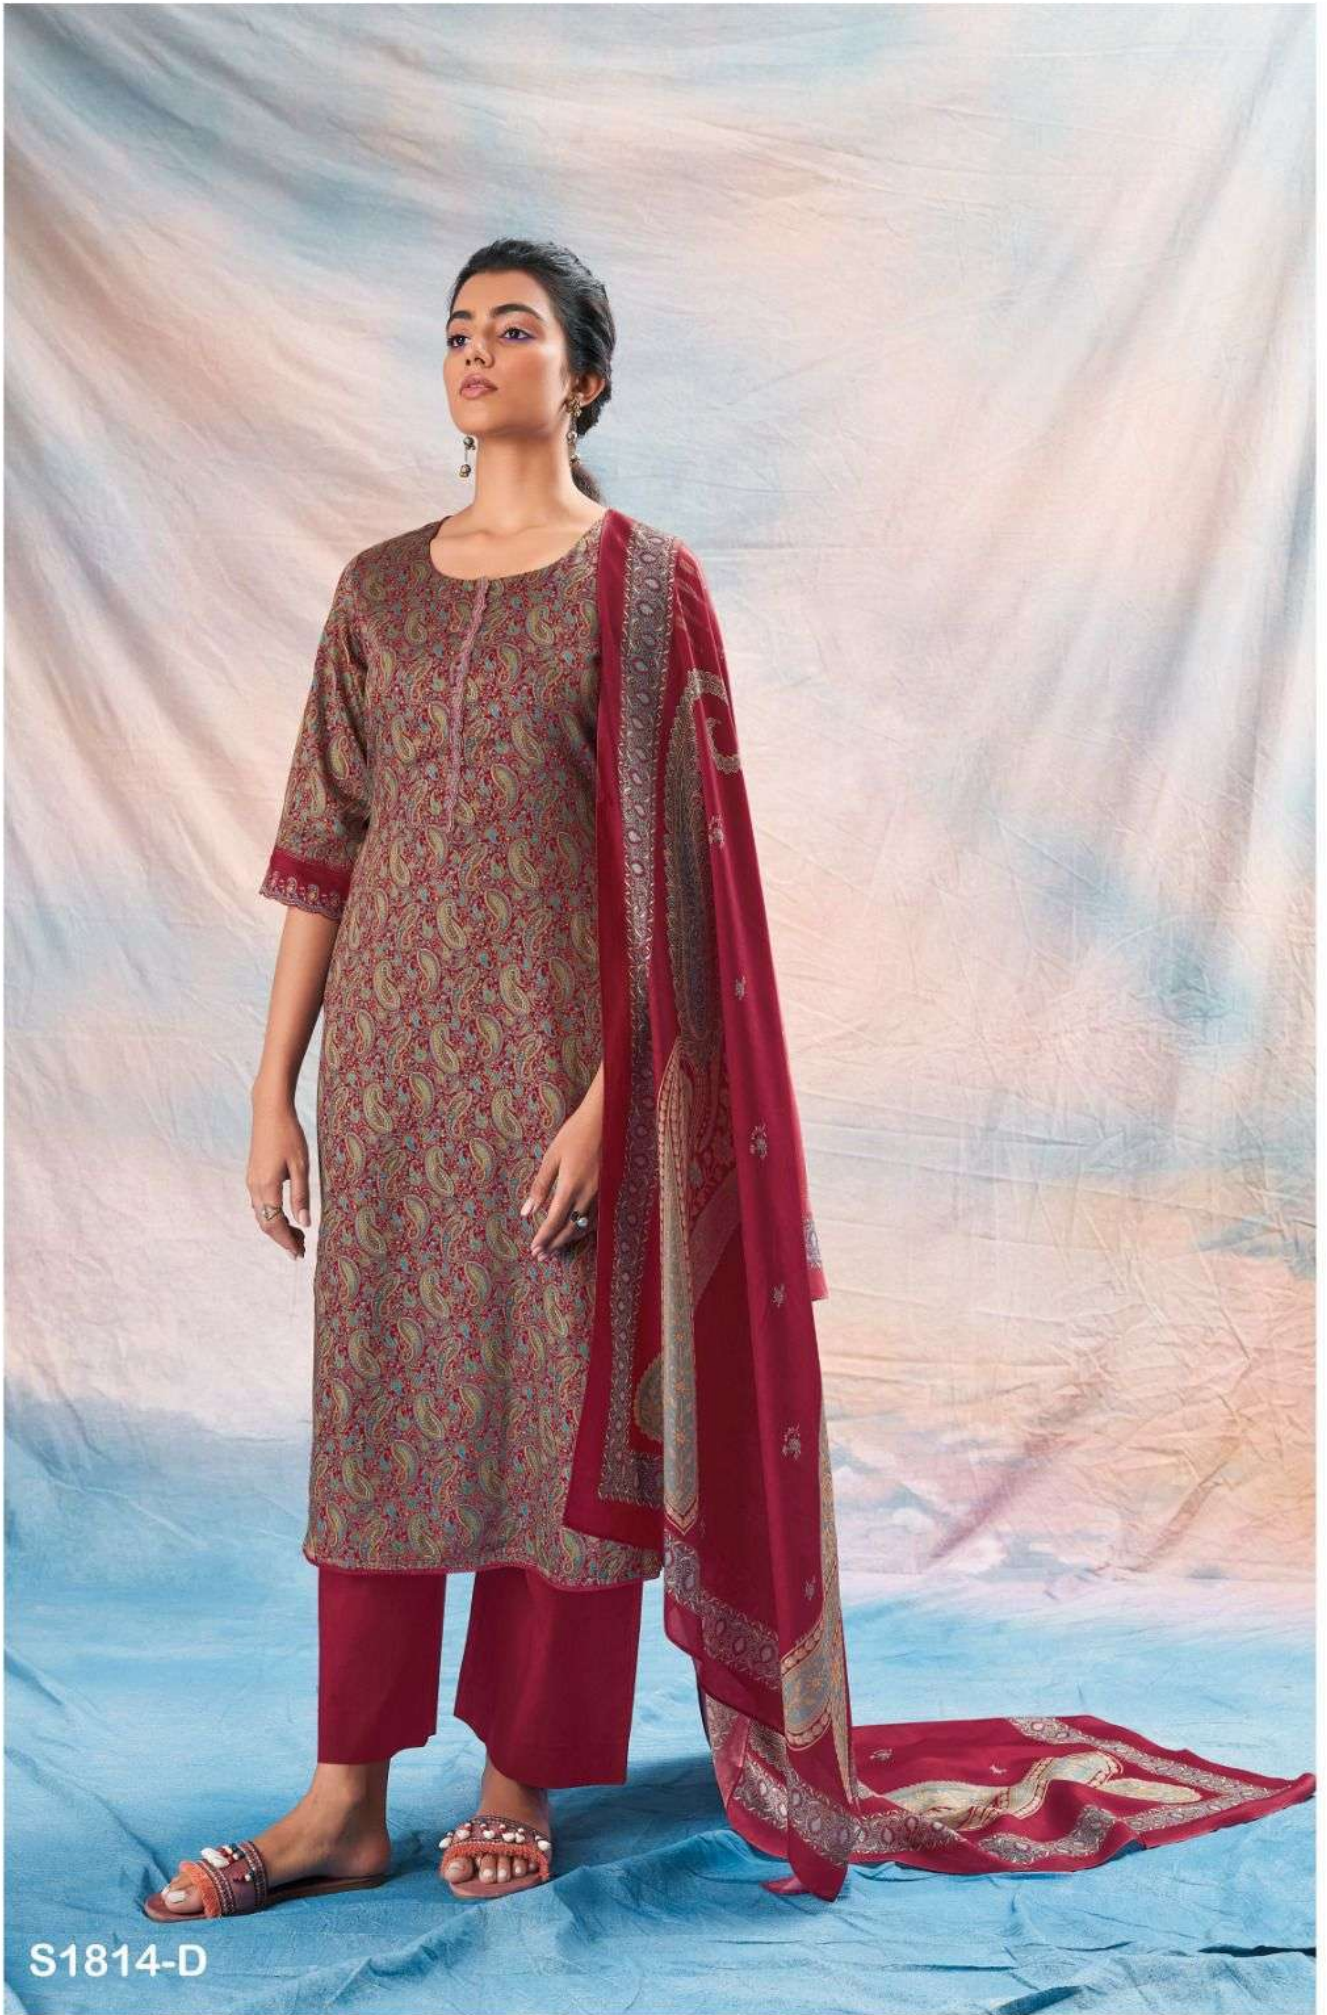

Ganga®
Astrid
S1814

S1814-B

S1814-C

S1814-D

PRODUCT NAME	ASTRID
D.NO.	S1814
DESCRIPTION	TOP PREMIUM COTTON SILK PRINTED WITH EMBROIDERY AND LACE BOTTOM PREMIUM COTTON SILK SOLID COLOUR DUPATTA FINEST BEMBERG LAWN PRINTED
HSN CODE	520851
WHOLESALE PRICE	1640/- EACH+GST(EXTRA)

S1814-A

S1814-B

S1814-C

S1814-D

Ganga®
Astrid
S1814- A/B/C/D

Ganga®
Astrid
S1814

S1814-A