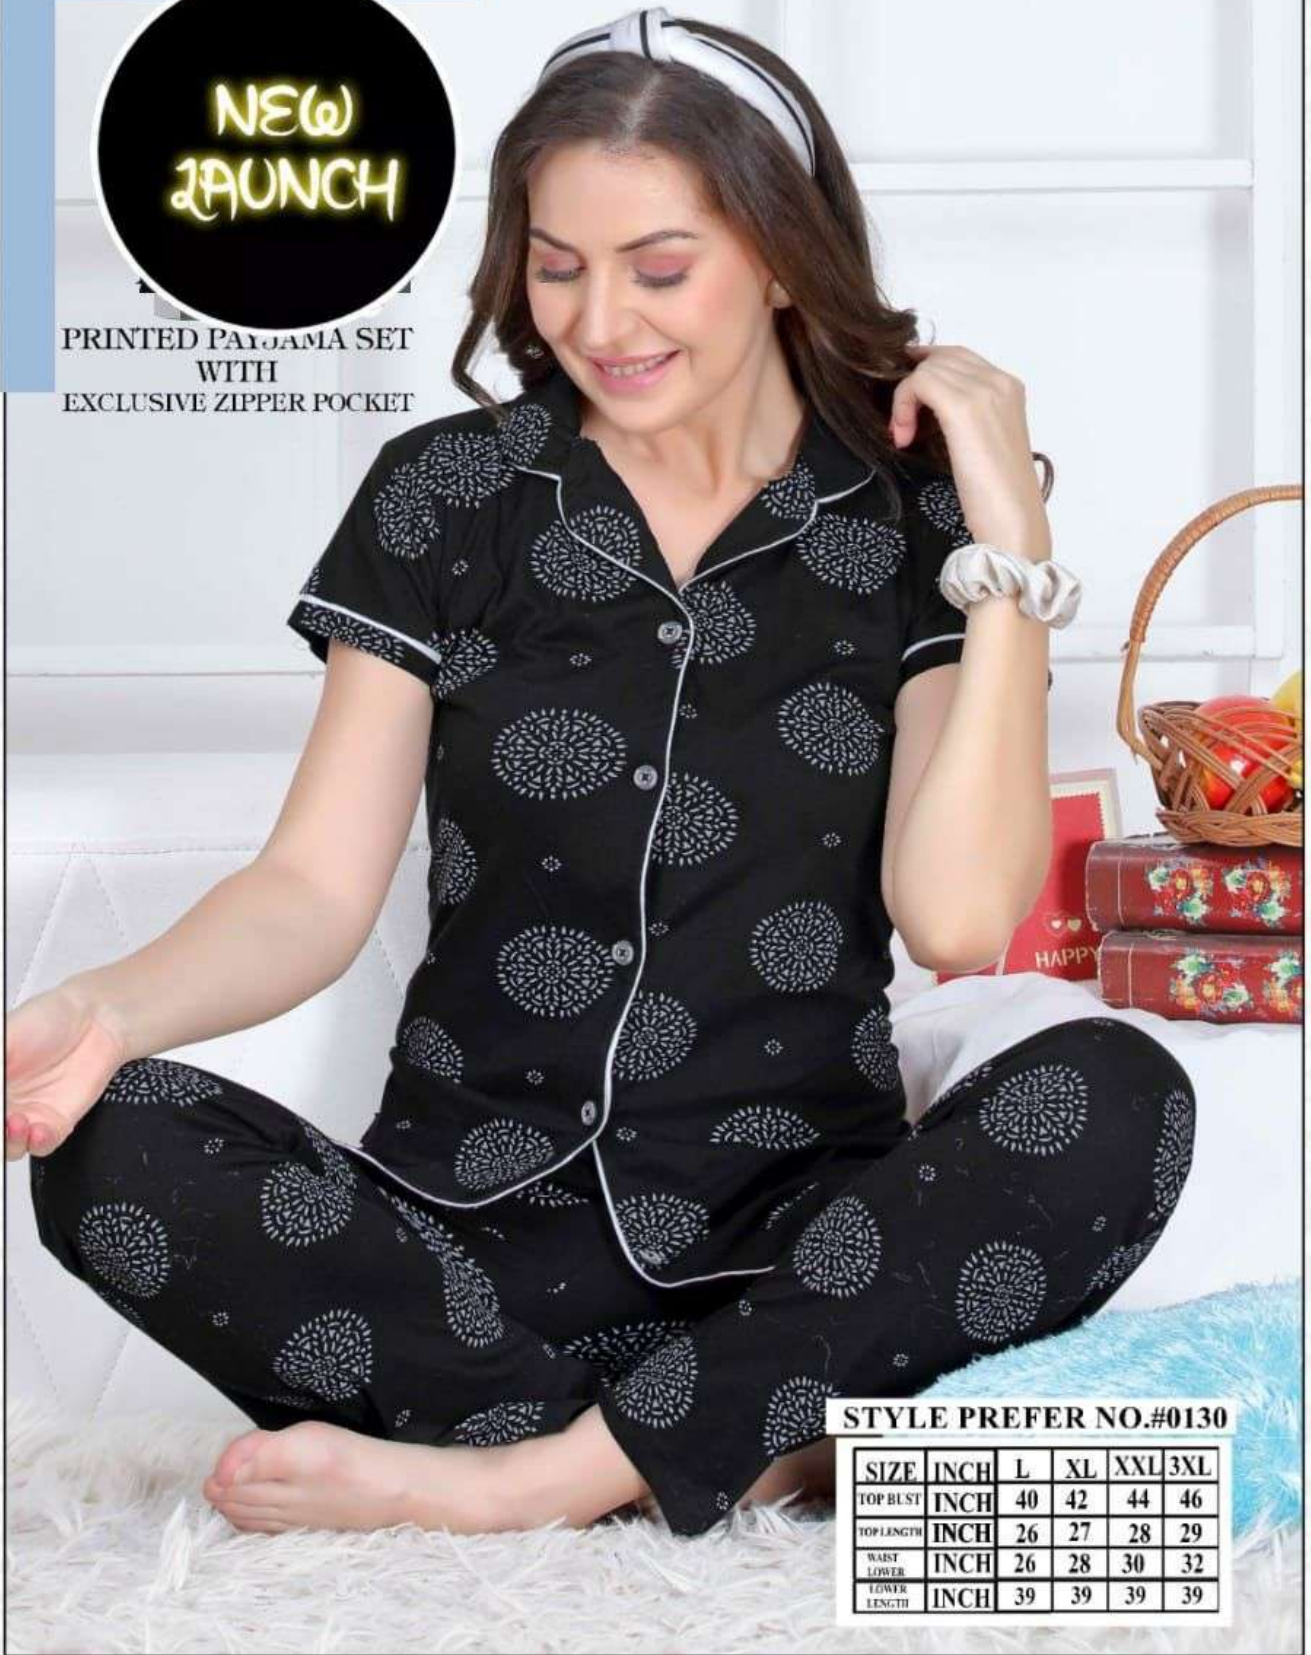

NIGHT WEAR

PREMIUM

NEW
LAUNCH

PRINTED PAJAMA SET
WITH
EXCLUSIVE ZIPPER POCKET

STYLE PREFER NO.#0130

SIZE	INCH	L	XL	XXL	3XL
TOP BLST	INCH	40	42	44	46
TOP LENGTH	INCH	26	27	28	29
WAIST LOWER	INCH	26	28	30	32
LOWER LENGTH	INCH	39	39	39	39