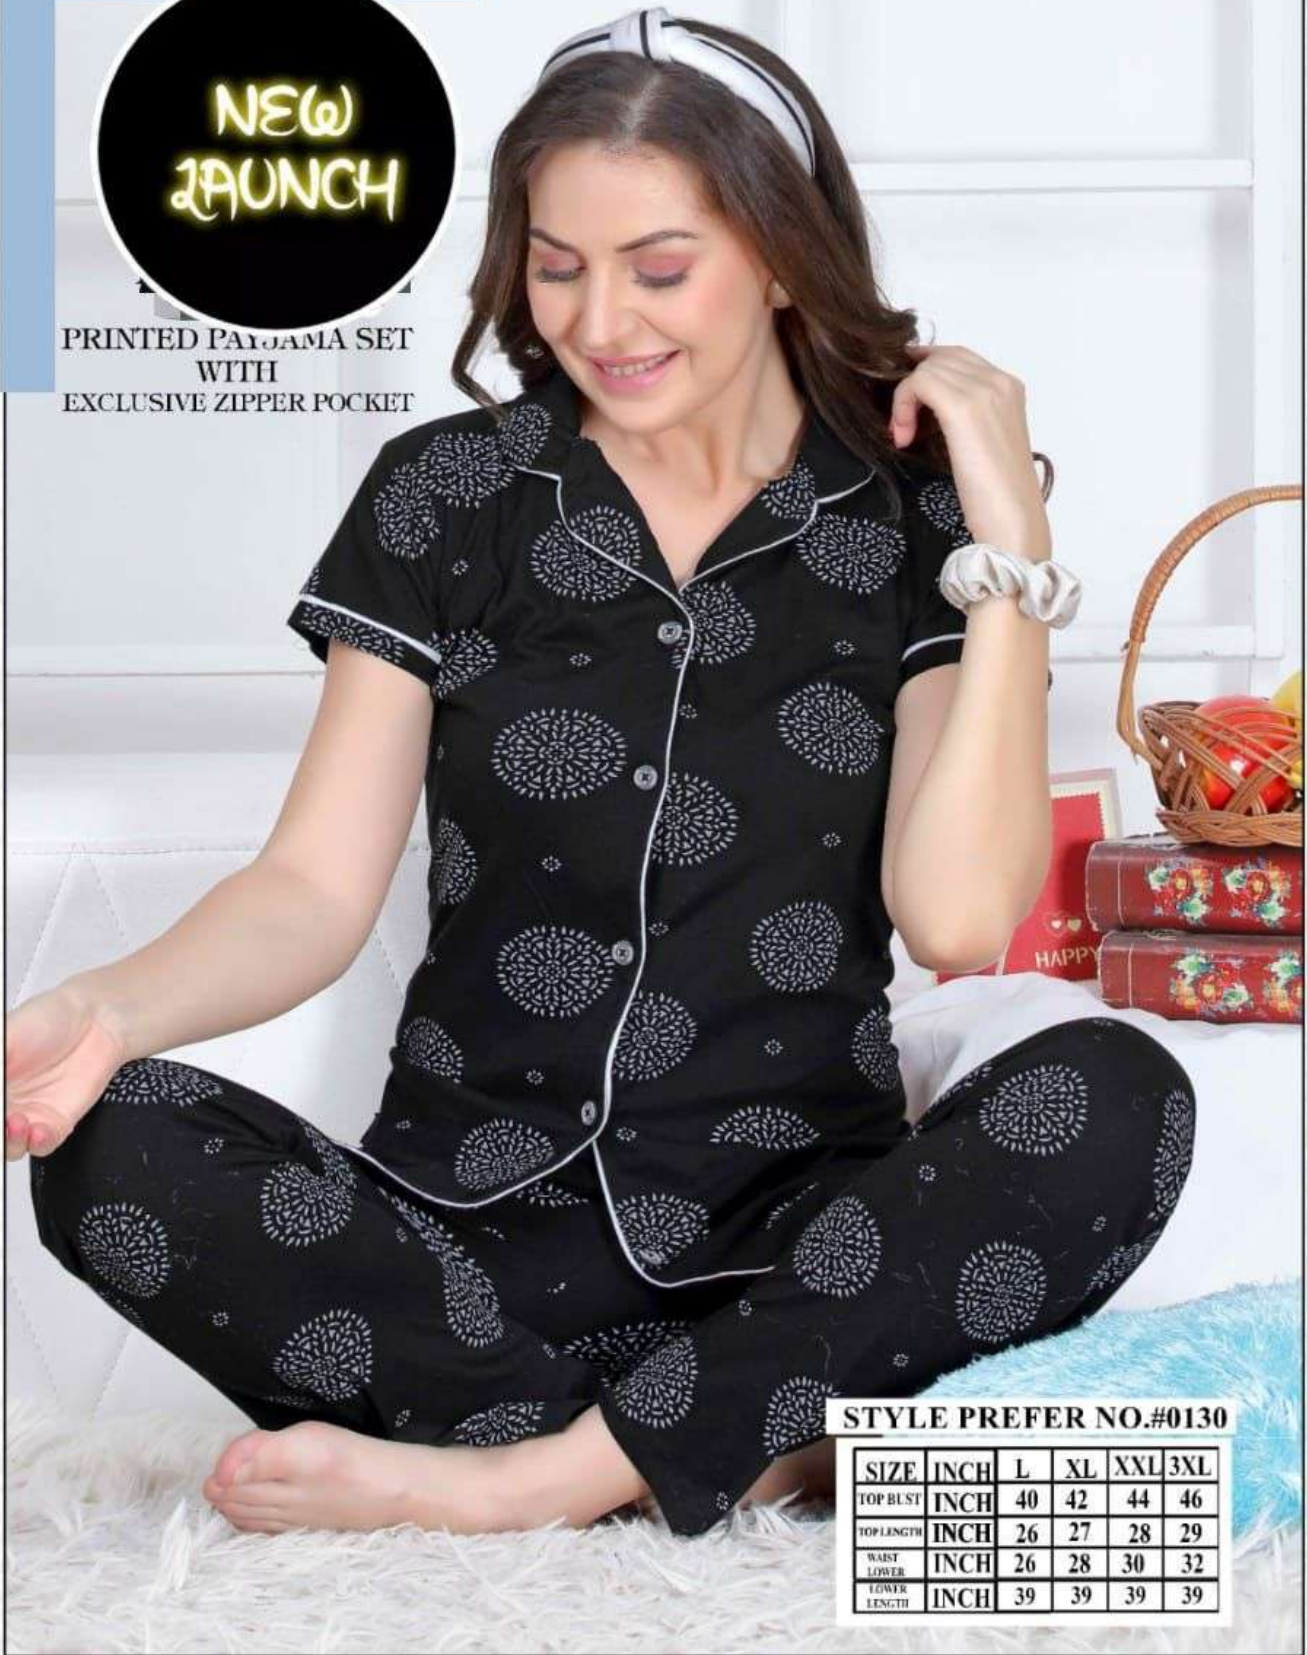

NIGHT WEAR

PREMIUM

NEW
LAUNCH

PRINTED PAJAMA SET
WITH
EXCLUSIVE ZIPPER POCKET

STYLE PREFER NO.#0130

SIZE	INCH	L	XL	XXL	3XL
TOP BLST	INCH	40	42	44	46
TOP LENGTH	INCH	26	27	28	29
WAIST LOWER	INCH	26	28	30	32
LOWER LENGTH	INCH	39	39	39	39