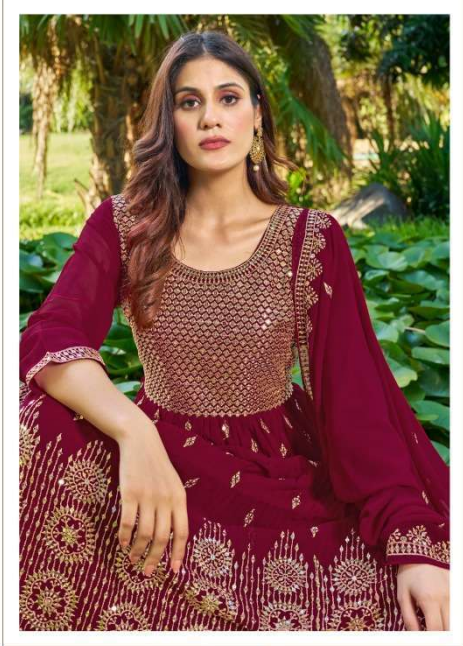

ALK<sup>®</sup>

AL KHUSHBU<sup>®</sup>

**ADORINA**

READYMADE COLLECTION

AK  
AL KHUSHBU

◆-100020-◆

**TOP**  
FOX GEORGETTE  
WITH EMBROIDERY

**BOTTOM / INNER**  
FOX GEORGETTE EMBROIDERY

**DUPATTA**  
BUTTERFLY NET  
WITH HEAVY EMBROIDERY

ALK<sup>®</sup>  
AL KHUSHBU<sup>®</sup>

◆100021◆

**TOP**  
FOX GEORGETTE  
WITH EMBROIDERY  
**BOTTOM / INNER**  
FOX GEORGETTE EMBROIDERY  
**DUPATTA**  
BUTTERFLY NET  
WITH HEAVY EMBROIDERY

**TOP**  
FOX GEORGETTE WITH  
HEAVY EMBROIDERY  
**BOTTOM / INNER**  
FOX GEORGETTE SANTOON  
**DUPATTA**  
FOX GEORGETTE WITH  
HEAVY EMBROIDERY

**ADORINA**  
READYMADE COLLECTION

◆100018◆

◆100019◆

◆100020◆