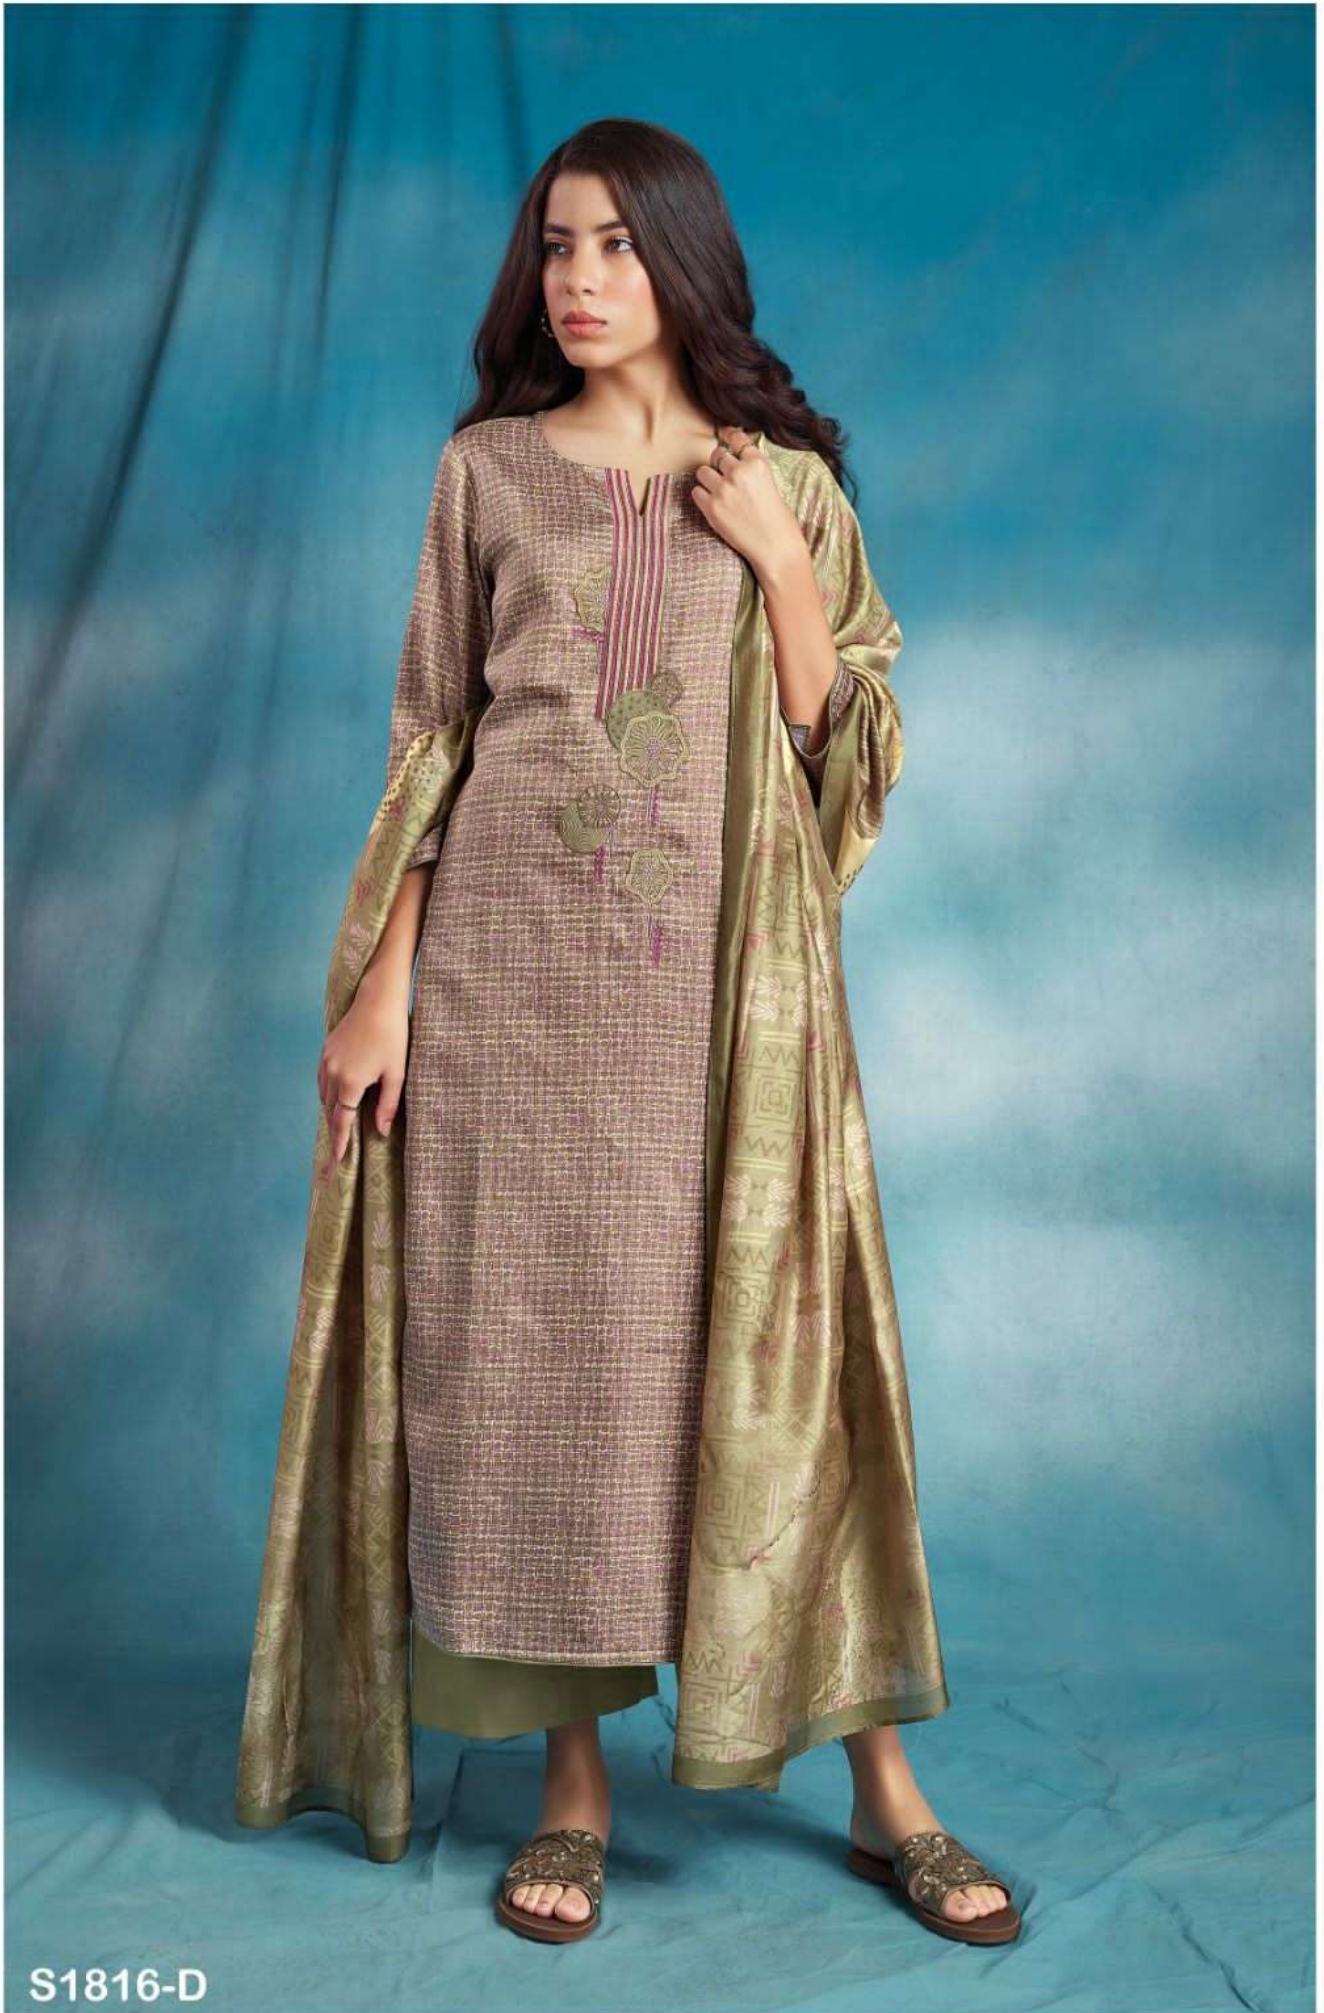

Ganga[®]
Carlyne
S1816

S1816-B

S1816-C

S1816-D

S1816-A

S1816-B

S1816-C

S1816-D

Ganga®
Carlyne
S1816- A/B/C/D

S1816-A

PRODUCT NAME	CARLYNE
D.NO.	S1816
DESCRIPTION	<p>TOP PREMIUM COTTON SILK PRINTED WITH EMBROIDERY AND SOLID BORDER</p> <p>BOTTOM PREMIUM COTTON SILK SOLID COLOUR</p> <p>DUPATTA FINEST BEMBERG LAWN PRINTED</p>
HSN CODE	520851
WHOLESALE PRICE	1640/- EACH+GST(EXTRA)

Ganga[®]
Carlyne
S1816

S1816-A