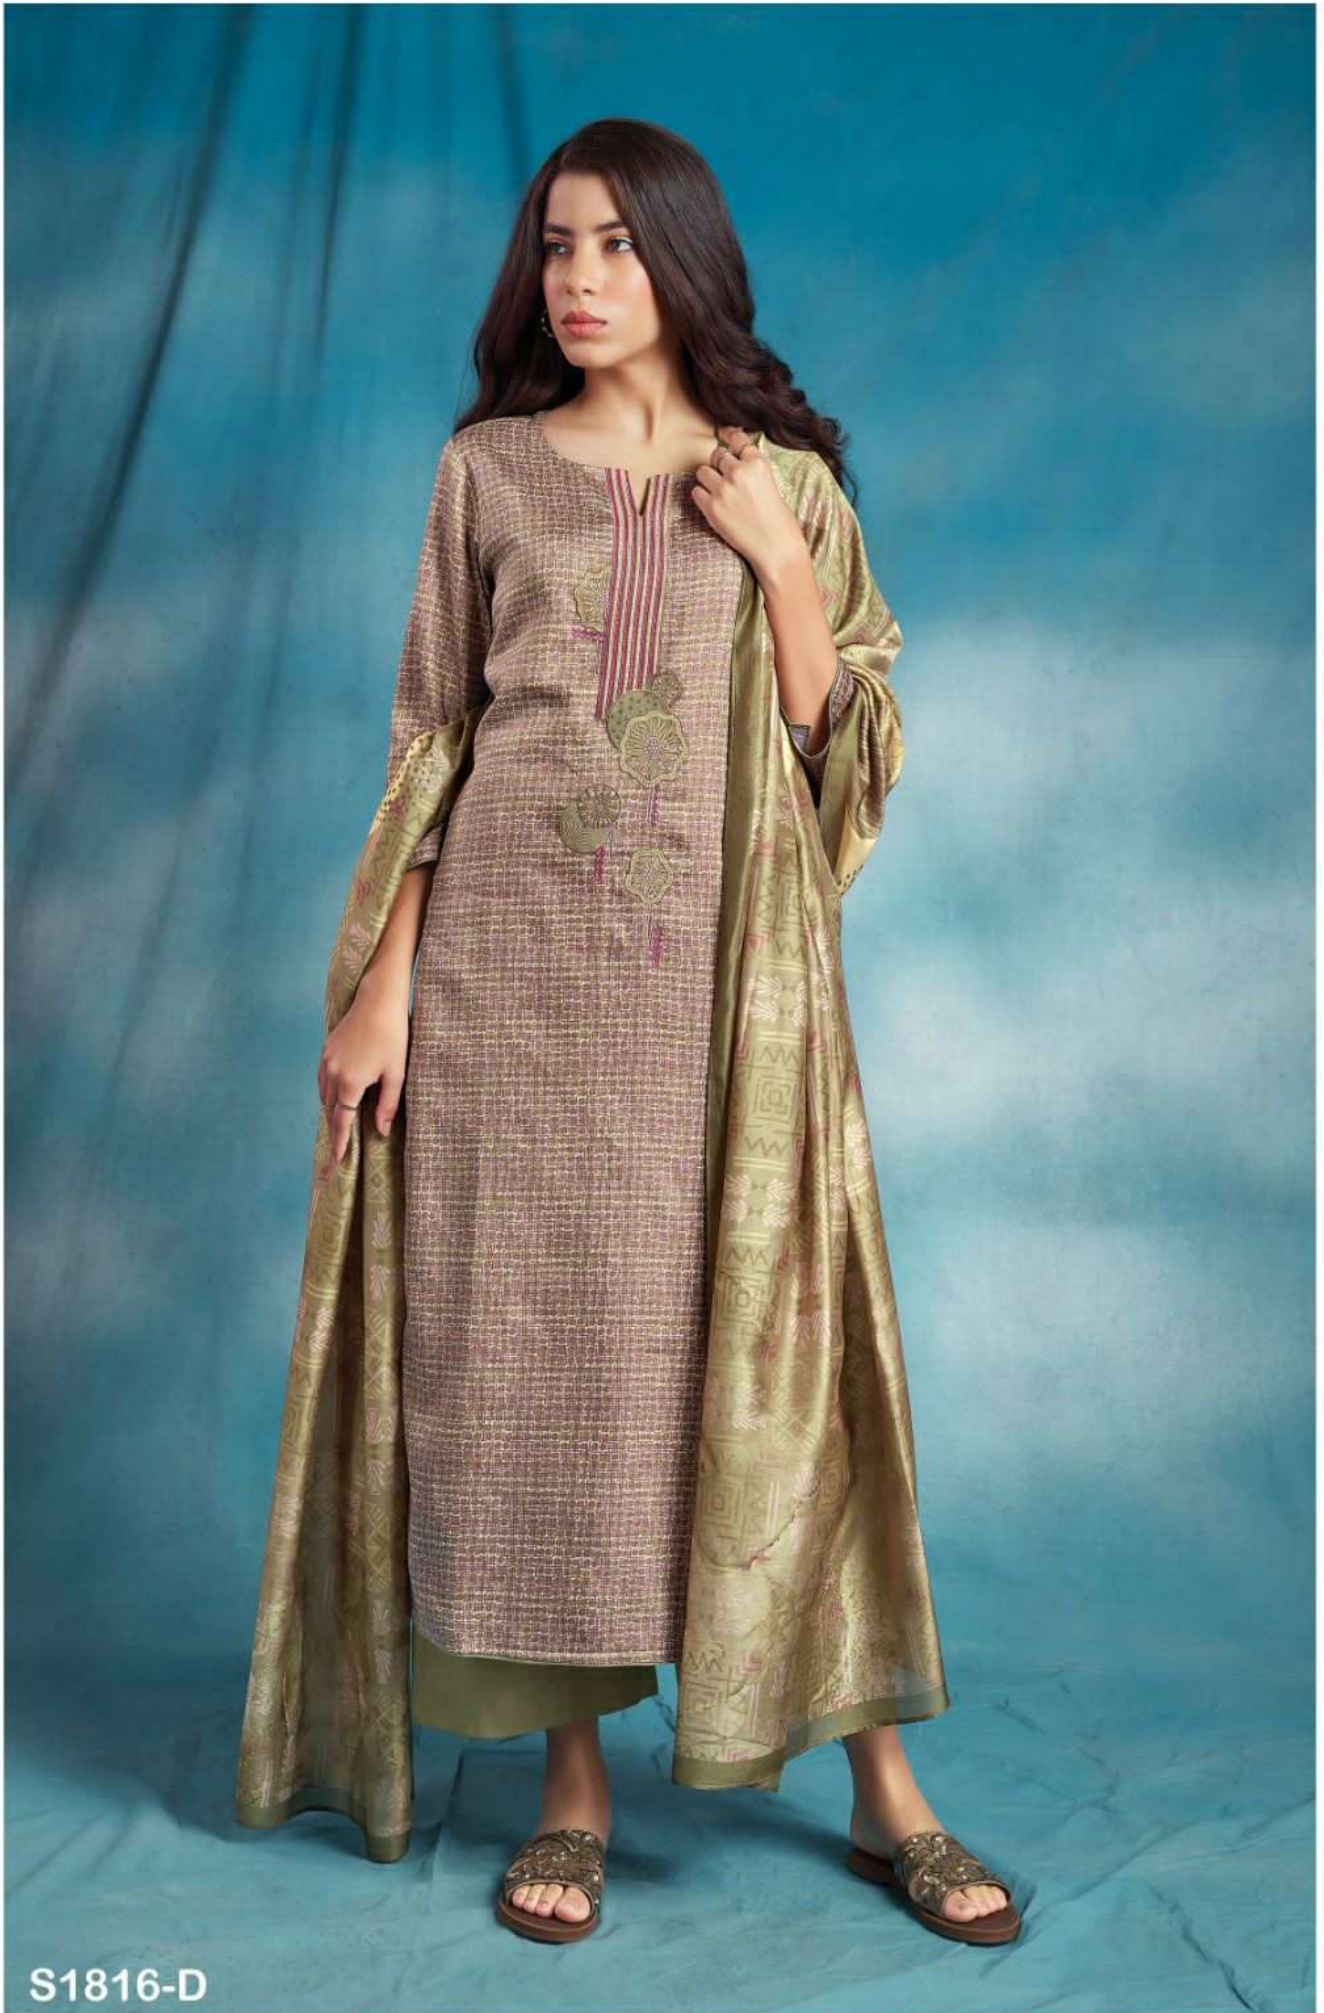

Ganga<sup>®</sup>  
Carlyne  
S1816

S1816-B

S1816-C

S1816-D

S1816-A

S1816-B

S1816-C

S1816-D

Ganga®  
**Carlyne**  
S1816- A/B/C/D

PRODUCT NAME	<b>CARLYNE</b>
D.NO.	S1816
DESCRIPTION	<b>TOP</b> PREMIUM COTTON SILK PRINTED WITH EMBROIDERY AND SOLID BORDER  <b>BOTTOM</b> PREMIUM COTTON SILK SOLID COLOUR  <b>DUPATTA</b> FINEST BEMBERG LAWN PRINTED
HSN CODE	<b>520851</b>
WHOLESALE PRICE	<b>1640/- EACH+GST(EXTRA)</b>

Ganga<sup>®</sup>  
Carlyne  
S1816

S1816-A