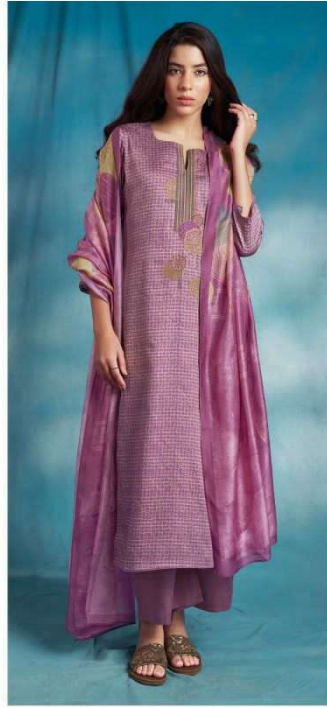

Ganga[®]
Carlyne
S1816

S1816-B

S1816-C

S1816-D

S1816-A

S1816-B

S1816-C

S1816-D

Ganga®
Carlyne
S1816- A/B/C/D

S1816-A

PRODUCT NAME	CARLYNE
D.NO.	S1816
DESCRIPTION	TOP PREMIUM COTTON SILK PRINTED WITH EMBROIDERY AND SOLID BORDER BOTTOM PREMIUM COTTON SILK SOLID COLOUR DUPATTA FINEST BEMBERG LAWN PRINTED
HSN CODE	520851
WHOLESALE PRICE	1640/- EACH+GST(EXTRA)