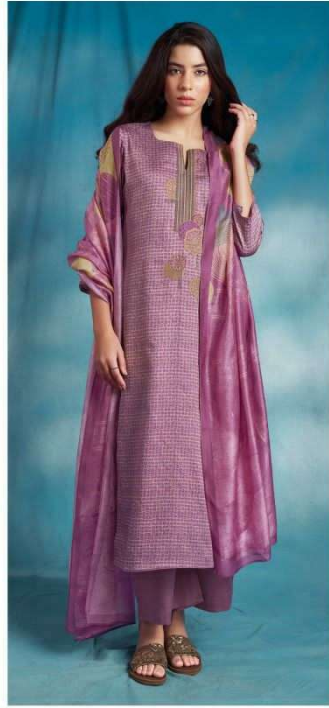

Ganga<sup>®</sup>  
Carlyne  
S1816

S1816-B

S1816-C

S1816-D

S1816-A

S1816-B

S1816-C

S1816-D

Ganga®  
**Carlyne**  
S1816- A/B/C/D

PRODUCT NAME	<b>CARLYNE</b>
D.NO.	S1816
DESCRIPTION	<b>TOP</b> PREMIUM COTTON SILK PRINTED WITH EMBROIDERY AND SOLID BORDER  <b>BOTTOM</b> PREMIUM COTTON SILK SOLID COLOUR  <b>DUPATTA</b> FINEST BEMBERG LAWN PRINTED
HSN CODE	<b>520851</b>
WHOLESALE PRICE	<b>1640/- EACH+GST(EXTRA)</b>