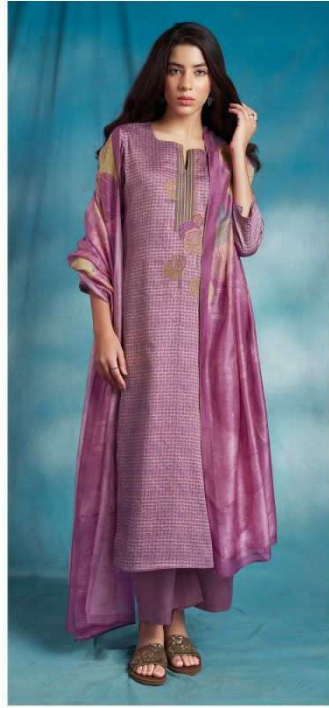

Ganga[®]
Carlyne
S1816

S1816-B

S1816-C

S1816-D

S1816-A

S1816-B

S1816-C

S1816-D

Ganga®
Carlyne
S1816- A/B/C/D

S1816-A

PRODUCT NAME	CARLYNE
D.NO.	S1816
DESCRIPTION	<p>TOP PREMIUM COTTON SILK PRINTED WITH EMBROIDERY AND SOLID BORDER</p> <p>BOTTOM PREMIUM COTTON SILK SOLID COLOUR</p> <p>DUPATTA FINEST BEMBERG LAWN PRINTED</p>
HSN CODE	520851
WHOLESALE PRICE	1640/- EACH+GST(EXTRA)

Ganga[®]
Carlyne
S1816

S1816-A