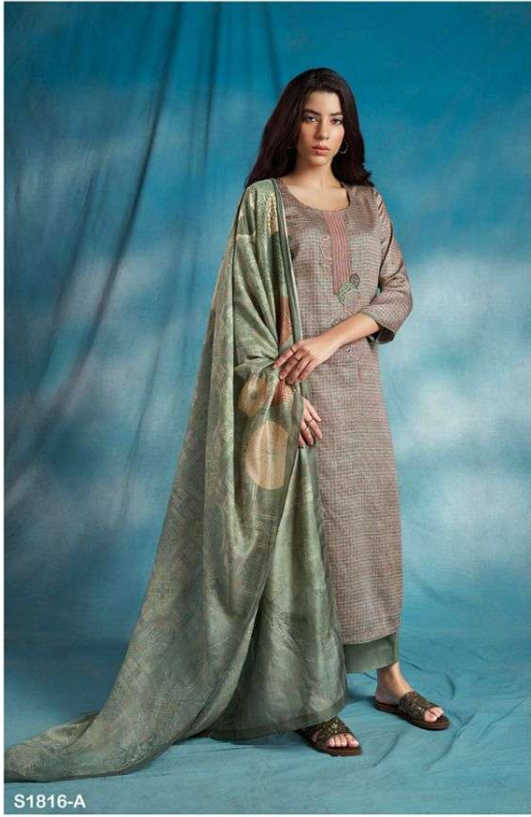

Ganga[®]
Carlyne
S1816

S1816-B

S1816-C

S1816-D

S1816-A

S1816-B

S1816-C

S1816-D

Ganga®
Carlyne
S1816- A/B/C/D

S1816-A

PRODUCT NAME	CARLYNE
D.NO.	S1816
DESCRIPTION	TOP PREMIUM COTTON SILK PRINTED WITH EMBROIDERY AND SOLID BORDER BOTTOM PREMIUM COTTON SILK SOLID COLOUR DUPATTA FINEST BEMBERG LAWN PRINTED
HSN CODE	520851
WHOLESALE PRICE	1640/- EACH+GST(EXTRA)

Ganga[®]
Carlyne
S1816

S1816-A