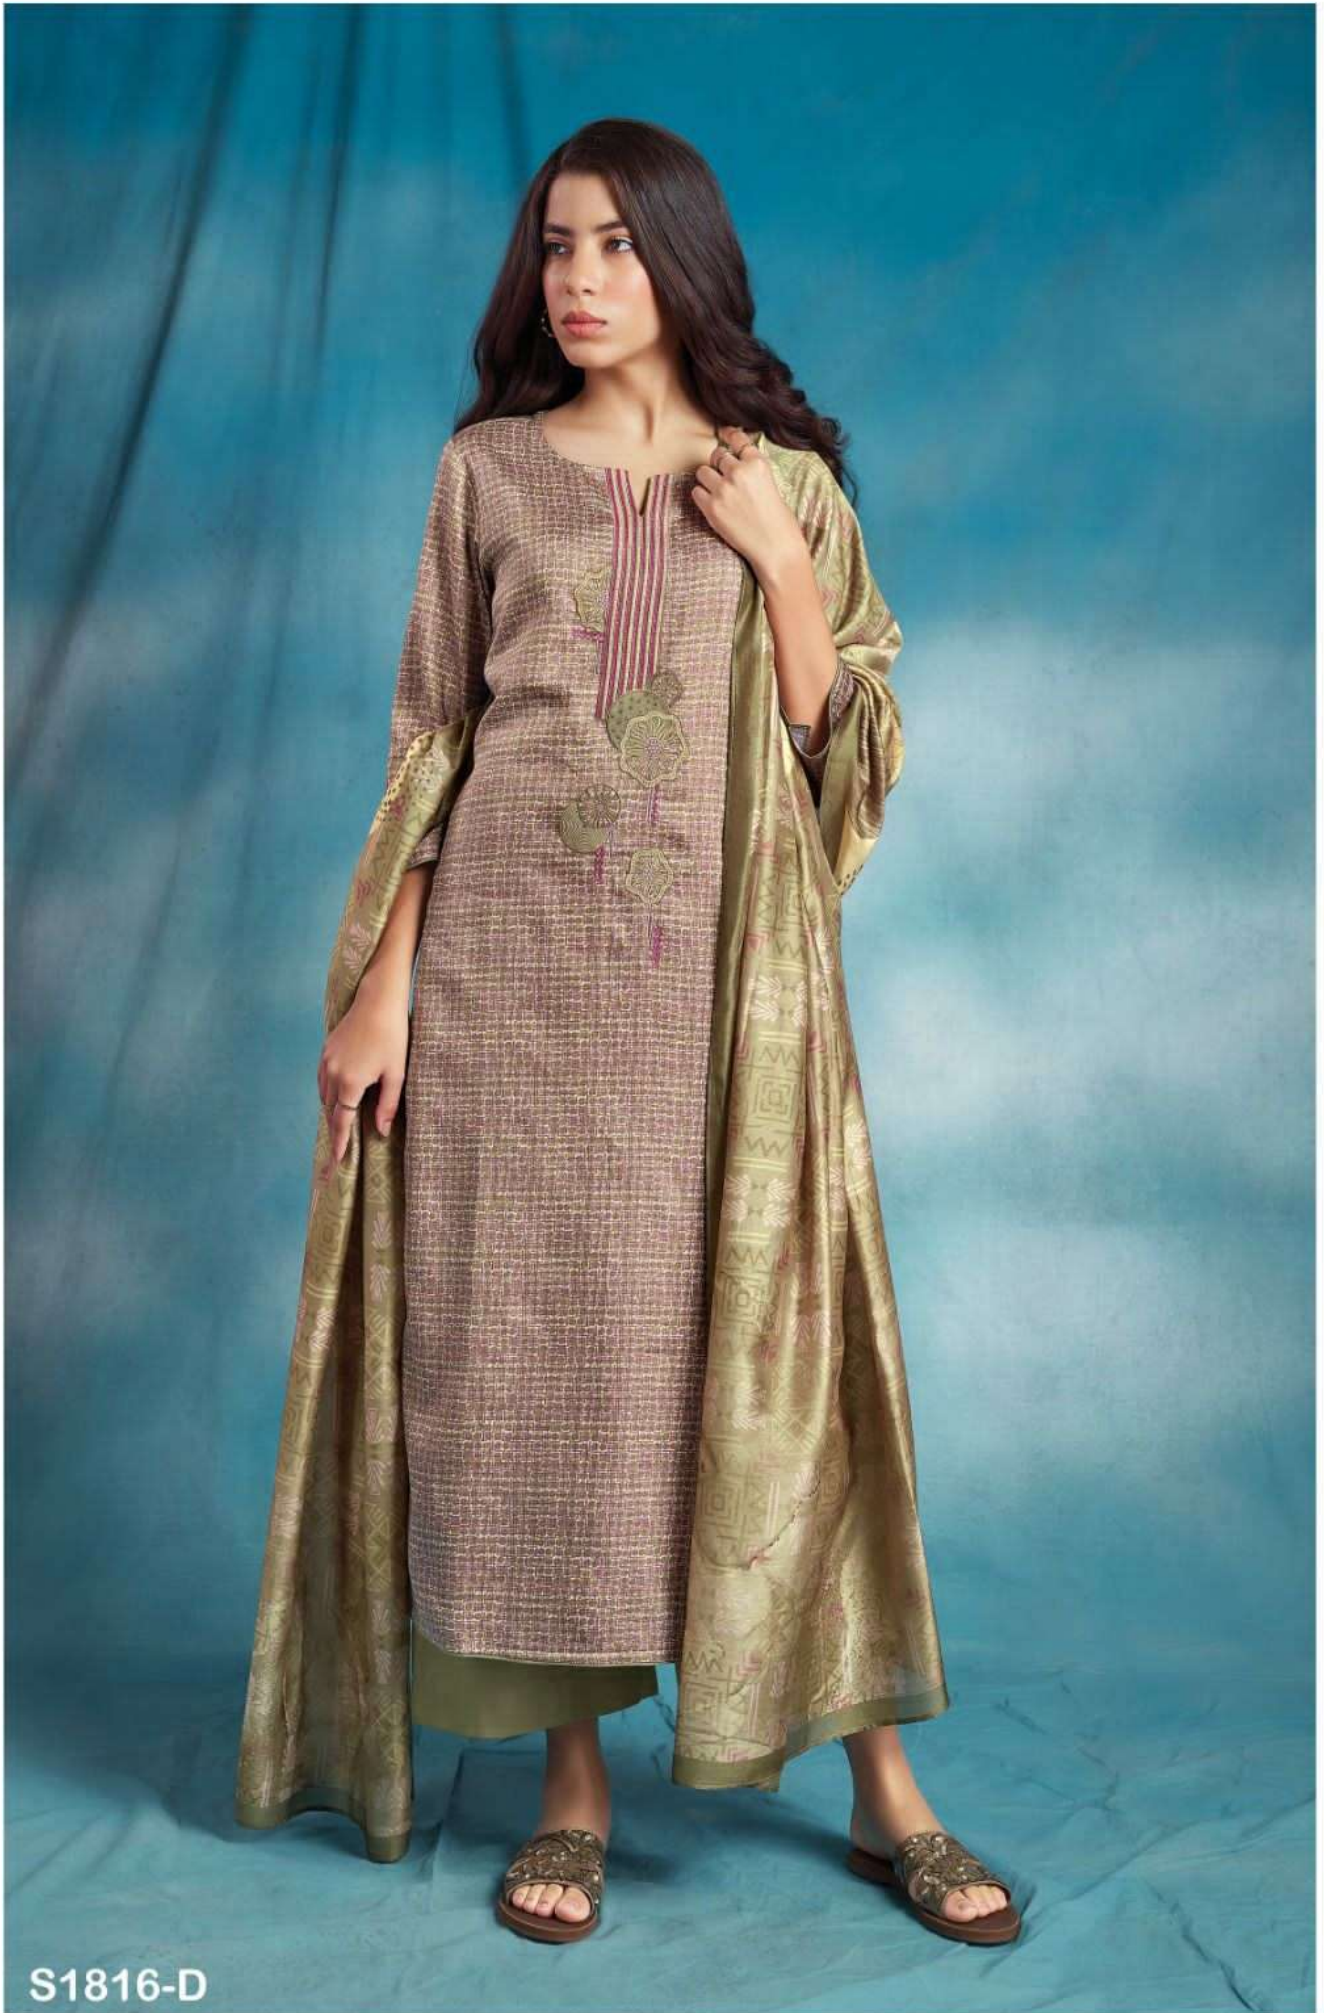

Ganga[®]
Carlyne
S1816

S1816-B

S1816-C

S1816-D

S1816-A

S1816-B

S1816-C

S1816-D

Ganga®
Carlyne
S1816- A/B/C/D

S1816-A

PRODUCT NAME	CARLYNE
D.NO.	S1816
DESCRIPTION	TOP PREMIUM COTTON SILK PRINTED WITH EMBROIDERY AND SOLID BORDER BOTTOM PREMIUM COTTON SILK SOLID COLOUR DUPATTA FINEST BEMBERG LAWN PRINTED
HSN CODE	520851
WHOLESALE PRICE	1640/- EACH+GST(EXTRA)

Ganga[®]
Carlyne
S1816

S1816-A