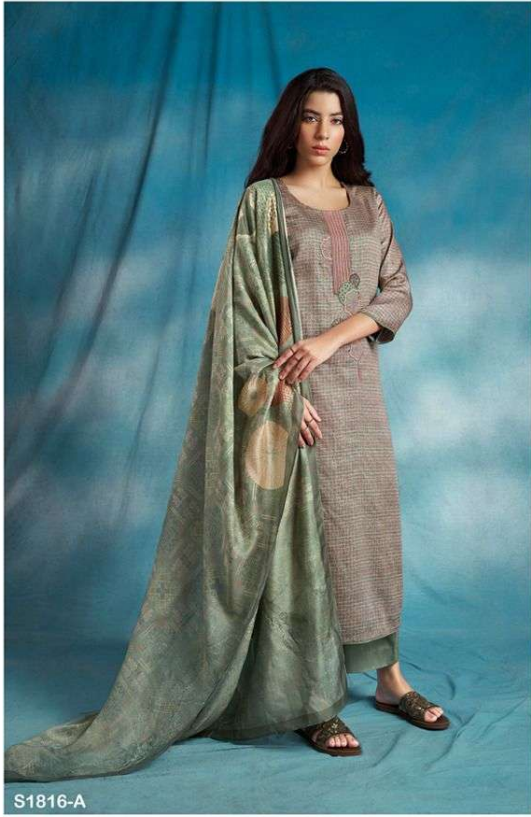

Ganga[®]
Carlyne
S1816

S1816-B

S1816-C

S1816-D

S1816-A

S1816-B

S1816-C

S1816-D

Ganga®
Carlyne
S1816- A/B/C/D

S1816-A

PRODUCT NAME	CARLYNE
D.NO.	S1816
DESCRIPTION	<p>TOP PREMIUM COTTON SILK PRINTED WITH EMBROIDERY AND SOLID BORDER</p> <p>BOTTOM PREMIUM COTTON SILK SOLID COLOUR</p> <p>DUPATTA FINEST BEMBERG LAWN PRINTED</p>
HSN CODE	520851
WHOLESALE PRICE	1640/- EACH+GST(EXTRA)

Ganga[®]
Carlyne
S1816

S1816-A