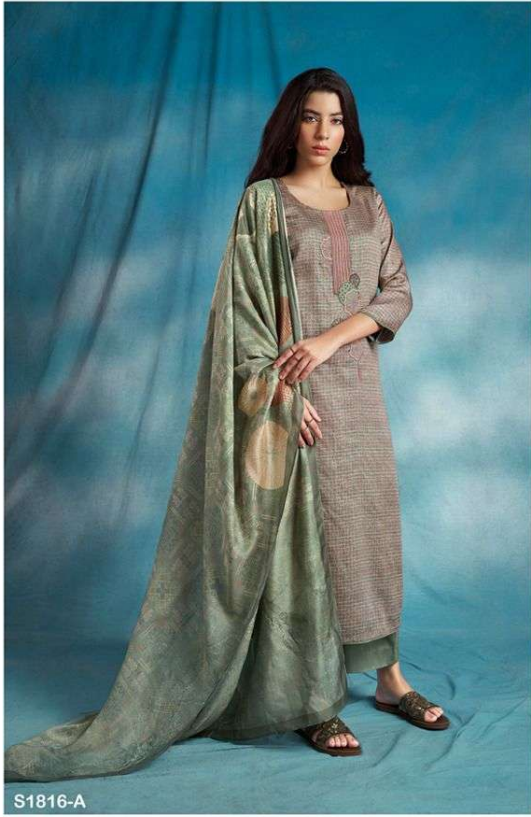

Ganga<sup>®</sup>  
Carlyne  
S1816

S1816-B

S1816-C

S1816-D

S1816-A

S1816-B

S1816-C

S1816-D

Ganga®  
**Carlyne**  
S1816- A/B/C/D

PRODUCT NAME	<b>CARLYNE</b>
D.NO.	S1816
DESCRIPTION	<b>TOP</b> PREMIUM COTTON SILK PRINTED WITH EMBROIDERY AND SOLID BORDER  <b>BOTTOM</b> PREMIUM COTTON SILK SOLID COLOUR  <b>DUPATTA</b> FINEST BEMBERG LAWN PRINTED
HSN CODE	<b>520851</b>
WHOLESALE PRICE	<b>1640/- EACH+GST(EXTRA)</b>