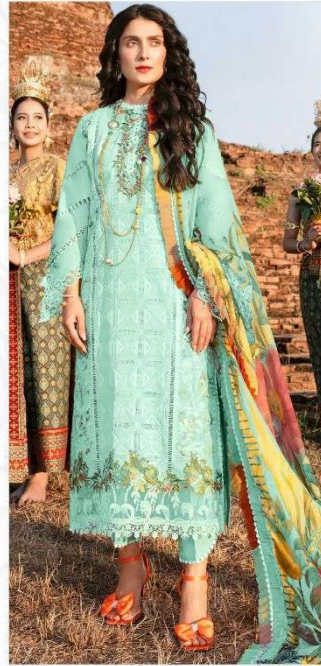

ALK-5006-C