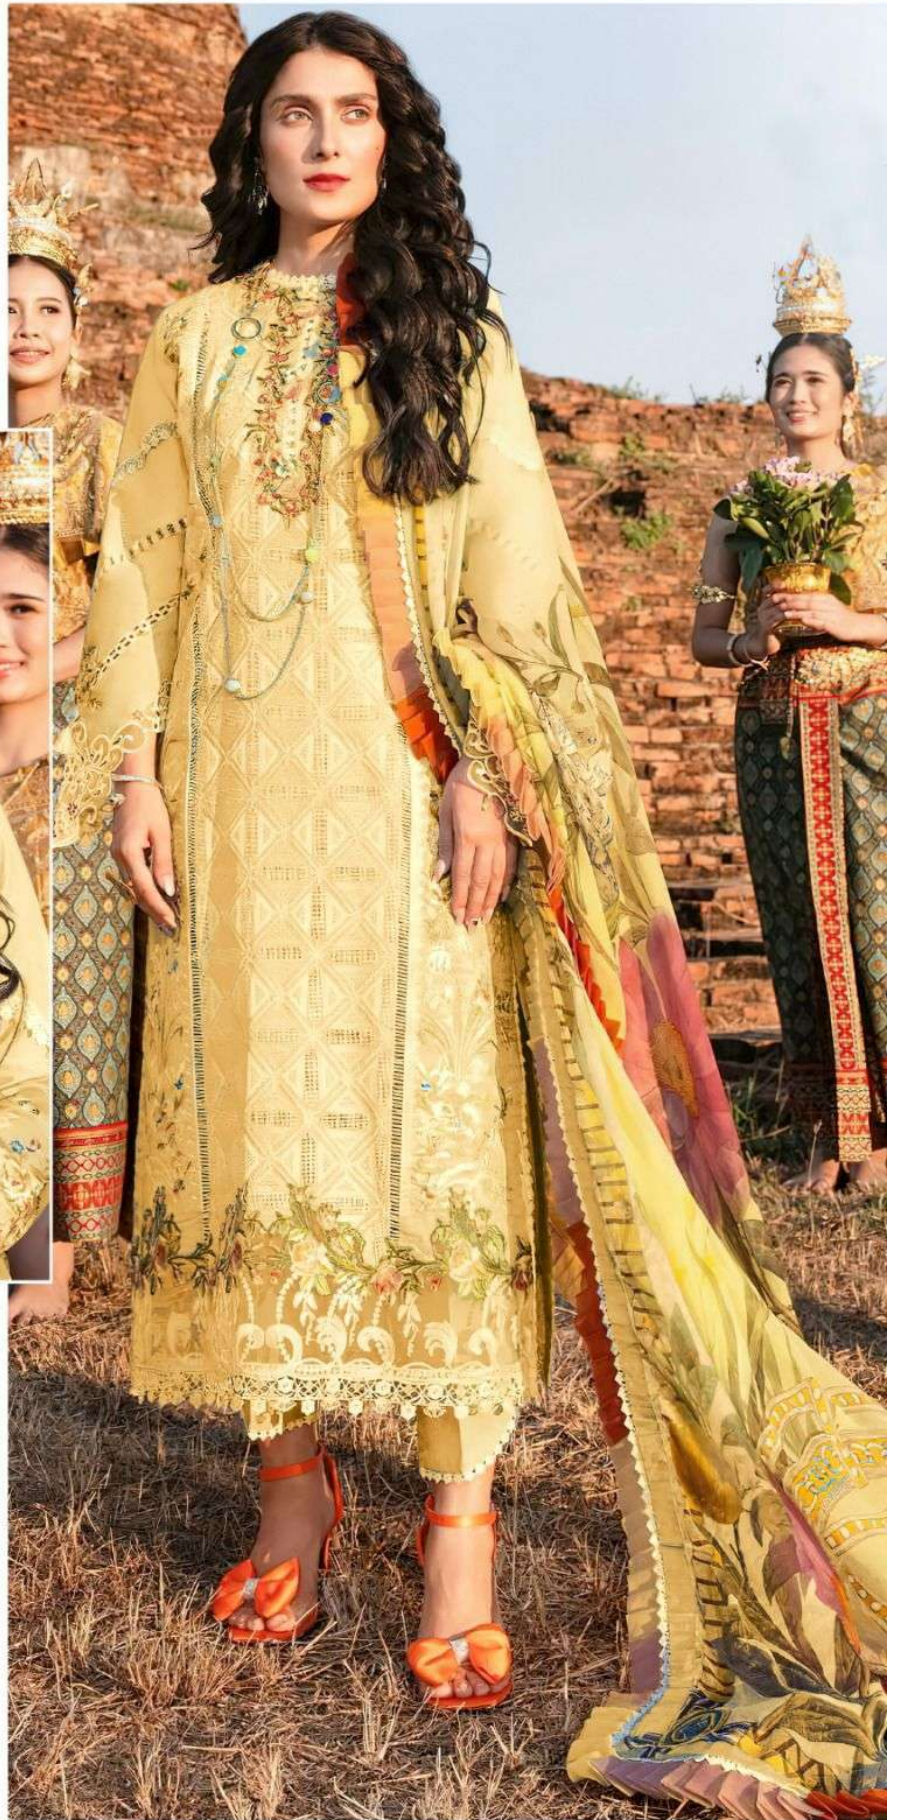

ALK<sup>®</sup>

AI. KHUSHBU<sup>®</sup>

MUSHQ

VOL-3

5006 HITS COLOURS

**ALK**<sup>®</sup>  
**AL KHUSHBU**<sup>®</sup>  
**MUSHQ**  
VOL-3  
5006 HITS COLOURS

**ALK D.No.5006-A**

**TOP**

Cambric Cotton with  
Heavy Embroidery Work

**BOTTOM-INNER**

Semi Lawn

**DUPATTA**

Tubby Silk with Print

**ALK**<sup>®</sup>  
**AL KHUSHBU**<sup>®</sup>  
**MUSHQ**  
VOL-3  
5006 HITS COLOURS

**ALK D.No.5006-B**

**TOP**

Cambric Cotton with  
Heavy Embroidery Work

**BOTTOM-INNER**

Semi Lawn

**DUPATTA**

Tubby Silk with Print

**ALK**<sup>®</sup>  
**AL KHUSHBU**<sup>®</sup>  
**MUSHQ**  
VOL-3  
5006 HITS COLOURS

**ALK D.No.5006-C**

5006 HITS COLOURS

**TOP**  
Cambric Cotton with  
Heavy Embroidery Work

**BOTTOM-INNER**  
Semi Lawn

**DUPATTA**  
Tubby Silk with Print

ALK-5006-A

ALK-5006-B

ALK-5006-C

ALK-5006-D