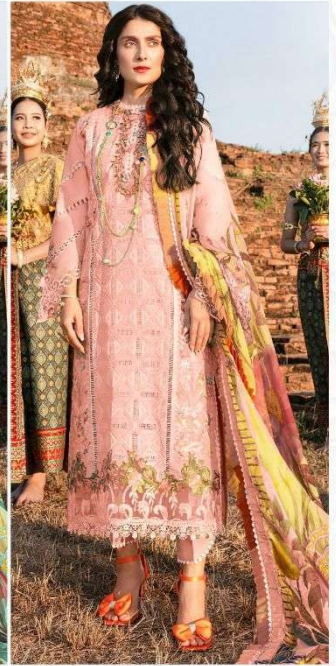

ALK<sup>®</sup>

AI. KHUSHBU<sup>®</sup>

MUSHQ

VOL-3

5006 HITS COLOURS

**ALK**<sup>®</sup>  
**AL KHUSHBU**<sup>®</sup>  
**MUSHQ**  
VOL-3  
5006 HITS COLOURS

**ALK D.No.5006-A**

**TOP**

Cambric Cotton with  
Heavy Embroidery Work

**BOTTOM-INNER**

Semi Lawn

**DUPATTA**

Tubby Silk with Print

**ALK**<sup>®</sup>  
**AL KHUSHBU**<sup>®</sup>  
**MUSHQ**  
VOL-3  
5006 HITS COLOURS

**ALK D.No.5006-B**

**TOP**

Cambric Cotton with  
Heavy Embroidery Work

**BOTTOM-INNER**

Semi Lawn

**DUPATTA**

Tubby Silk with Print

**ALK**<sup>®</sup>  
**AL KHUSHBU**<sup>®</sup>  
**MUSHQ**  
VOL-3  
5006 HITS COLOURS

**ALK D.No.5006-C**

5006 HITS COLOURS

**TOP**  
Cambric Cotton with  
Heavy Embroidery Work

**BOTTOM-INNER**  
Semi Lawn

**DUPATTA**  
Tubby Silk with Print

ALK-5006-A

ALK-5006-B

ALK-5006-C

ALK-5006-D