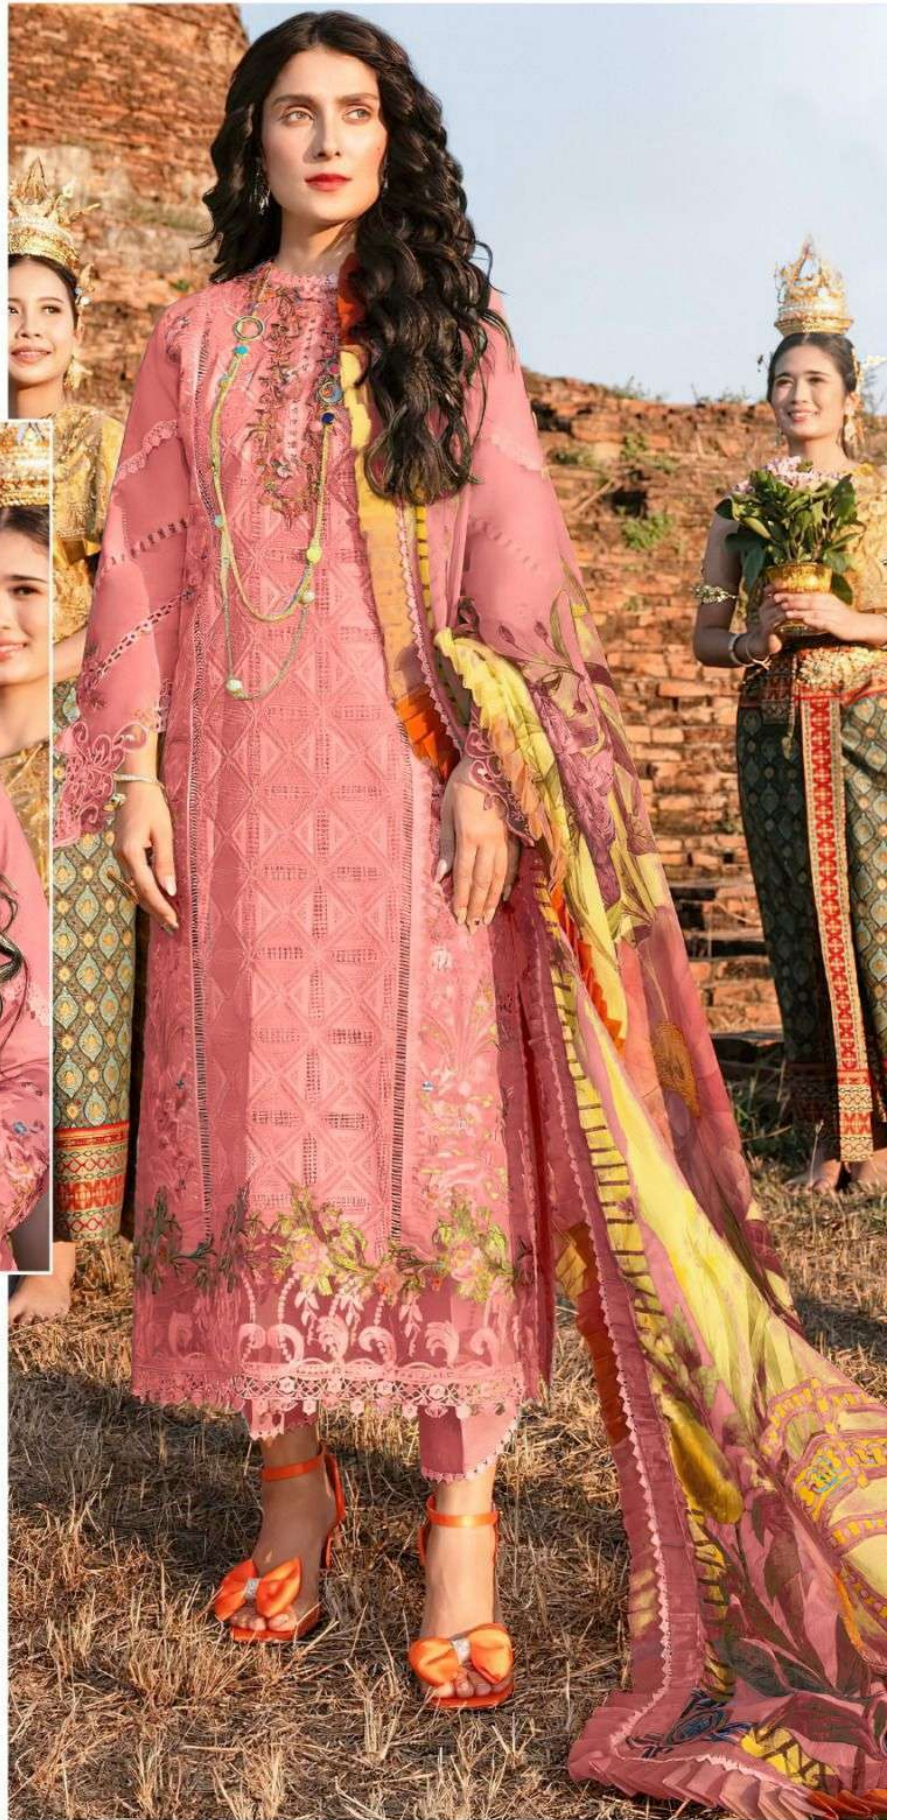

Cambric Cotton with  
Heavy Embroidery Work

**BOTTOM-INNER**

Semi Lawn

**DUPATTA**

Tubby Silk with Print

**ALK**<sup>®</sup>  
**AL KHUSHBU**<sup>®</sup>  
**MUSHQ**  
VOL-3  
5006 HITS COLOURS

**ALK D.No.5006-B**

**TOP**

Cambric Cotton with  
Heavy Embroidery Work

**BOTTOM-INNER**

Semi Lawn

**DUPATTA**

Tubby Silk with Print

**ALK**<sup>®</sup>  
**AL KHUSHBU**<sup>®</sup>  
**MUSHQ**  
VOL-3  
5006 HITS COLOURS

**ALK D.No.5006-C**

**TOP**

Cambric Cotton with  
Heavy Embroidery Work

**BOTTOM-INNER**

Semi Lawn

**DUPATTA**

Tubby Silk with Print

**ALK**<sup>®</sup>  
**AL KHUSHBU**<sup>®</sup>  
**MUSHQ**  
VOL-3  
5006 HITS COLOURS

**ALK D.No.5006-D**

5006 HITS COLOURS

**TOP**  
Cambric Cotton with  
Heavy Embroidery Work

**BOTTOM-INNER**  
Semi Lawn

**DUPATTA**  
Tubby Silk with Print

ALK-5006-A

ALK-5006-B

ALK-5006-C

ALK-5006-D