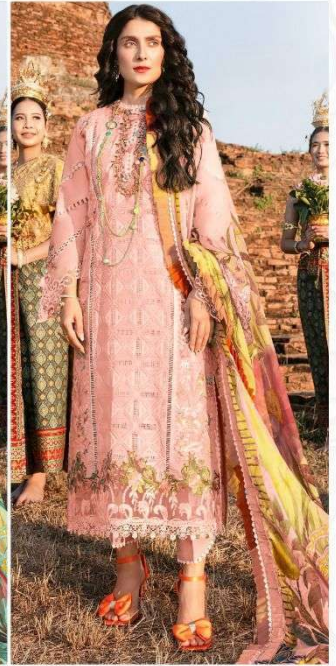

ALK[®]

AI. KHUSHBU[®]

MUSHQ

VOL-3

5006 HITS COLOURS

ALK[®]
AL KHUSHBU[®]
MUSHQ
VOL-3
5006 HITS COLOURS

ALK D.No.5006-A

TOP

Cambric Cotton with
Heavy Embroidery Work

BOTTOM-INNER

Semi Lawn

DUPATTA

Tubby Silk with Print

ALK[®]
AL KHUSHBU[®]
MUSHQ
VOL-3
5006 HITS COLOURS

ALK D.No.5006-B

TOP

Cambric Cotton with
Heavy Embroidery Work

BOTTOM-INNER

Semi Lawn

DUPATTA

Tubby Silk with Print

ALK[®]
AL KHUSHBU[®]

MUSHQ
VOL.3

5006 HITS COLOURS

TOP
Cambric Cotton with
Heavy Embroidery Work

BOTTOM-INNER
Semi Lawn

DUPATTA
Tubby Silk with Print

ALK-5006-A

ALK-5006-B

ALK-5006-C

ALK-5006-D

ALK[®]