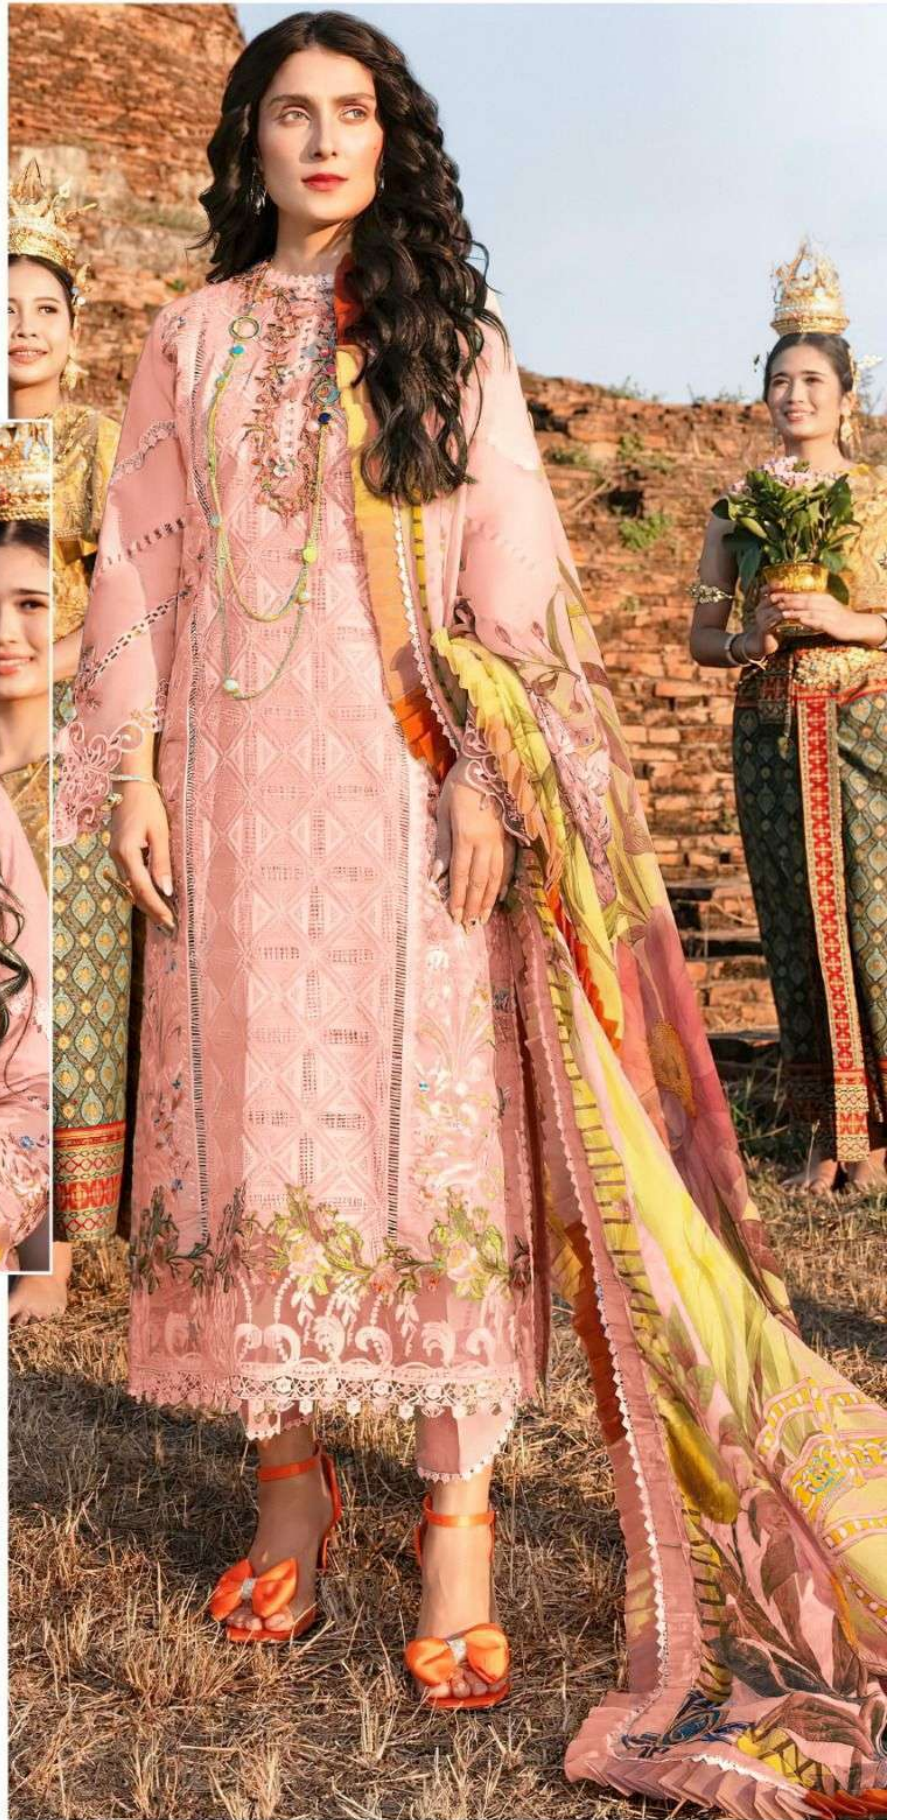

Cambric Cotton with
Heavy Embroidery Work

BOTTOM-INNER

Semi Lawn

DUPATTA

Tubby Silk with Print

ALK[®]
AL KHUSHBU[®]
MUSHQ
VOL-3
5006 HITS COLOURS

ALK D.No.5006-B

TOP

Cambric Cotton with
Heavy Embroidery Work

BOTTOM-INNER

Semi Lawn

DUPATTA

Tubby Silk with Print

ALK[®]
AL KHUSHBU[®]
MUSHQ
VOL-3
5006 HITS COLOURS

ALK D.No.5006-C

TOP

Cambric Cotton with
Heavy Embroidery Work

BOTTOM-INNER

Semi Lawn

DUPATTA

Tubby Silk with Print

ALK[®]
AL KHUSHBU[®]
MUSHQ
VOL-3
5006 HITS COLOURS

ALK D.No.5006-D

TOP