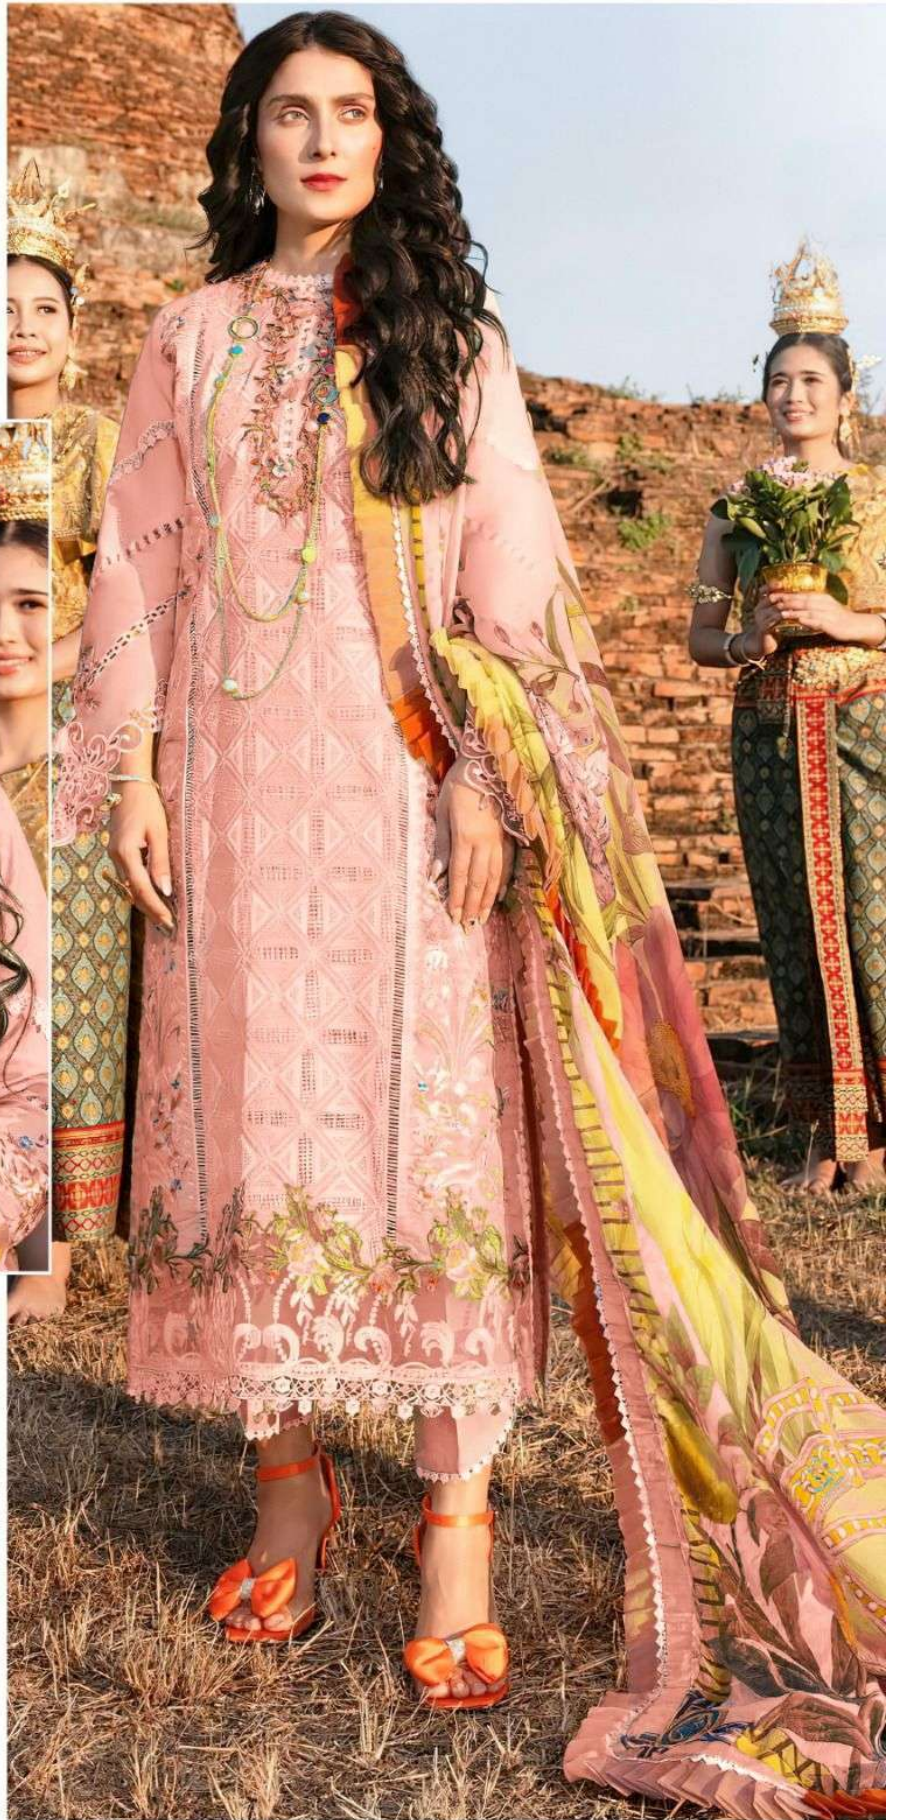

Cambric Cotton with  
Heavy Embroidery Work

**BOTTOM-INNER**

Semi Lawn

**DUPATTA**

Tubby Silk with Print

**ALK**<sup>®</sup>  
**AL KHUSHBU**<sup>®</sup>  
**MUSHQ**  
VOL-3  
5006 HITS COLOURS

**ALK D.No.5006-B**

**TOP**

Cambric Cotton with  
Heavy Embroidery Work

**BOTTOM-INNER**

Semi Lawn

**DUPATTA**

Tubby Silk with Print

**ALK**<sup>®</sup>  
**AL KHUSHBU**<sup>®</sup>  
**MUSHQ**  
VOL-3  
5006 HITS COLOURS

**ALK D.No.5006-C**

**TOP**

Cambric Cotton with  
Heavy Embroidery Work

**BOTTOM-INNER**

Semi Lawn

**DUPATTA**

Tubby Silk with Print

**ALK**<sup>®</sup>  
**AL KHUSHBU**<sup>®</sup>  
**MUSHQ**  
VOL-3  
5006 HITS COLOURS

**ALK D.No.5006-D**