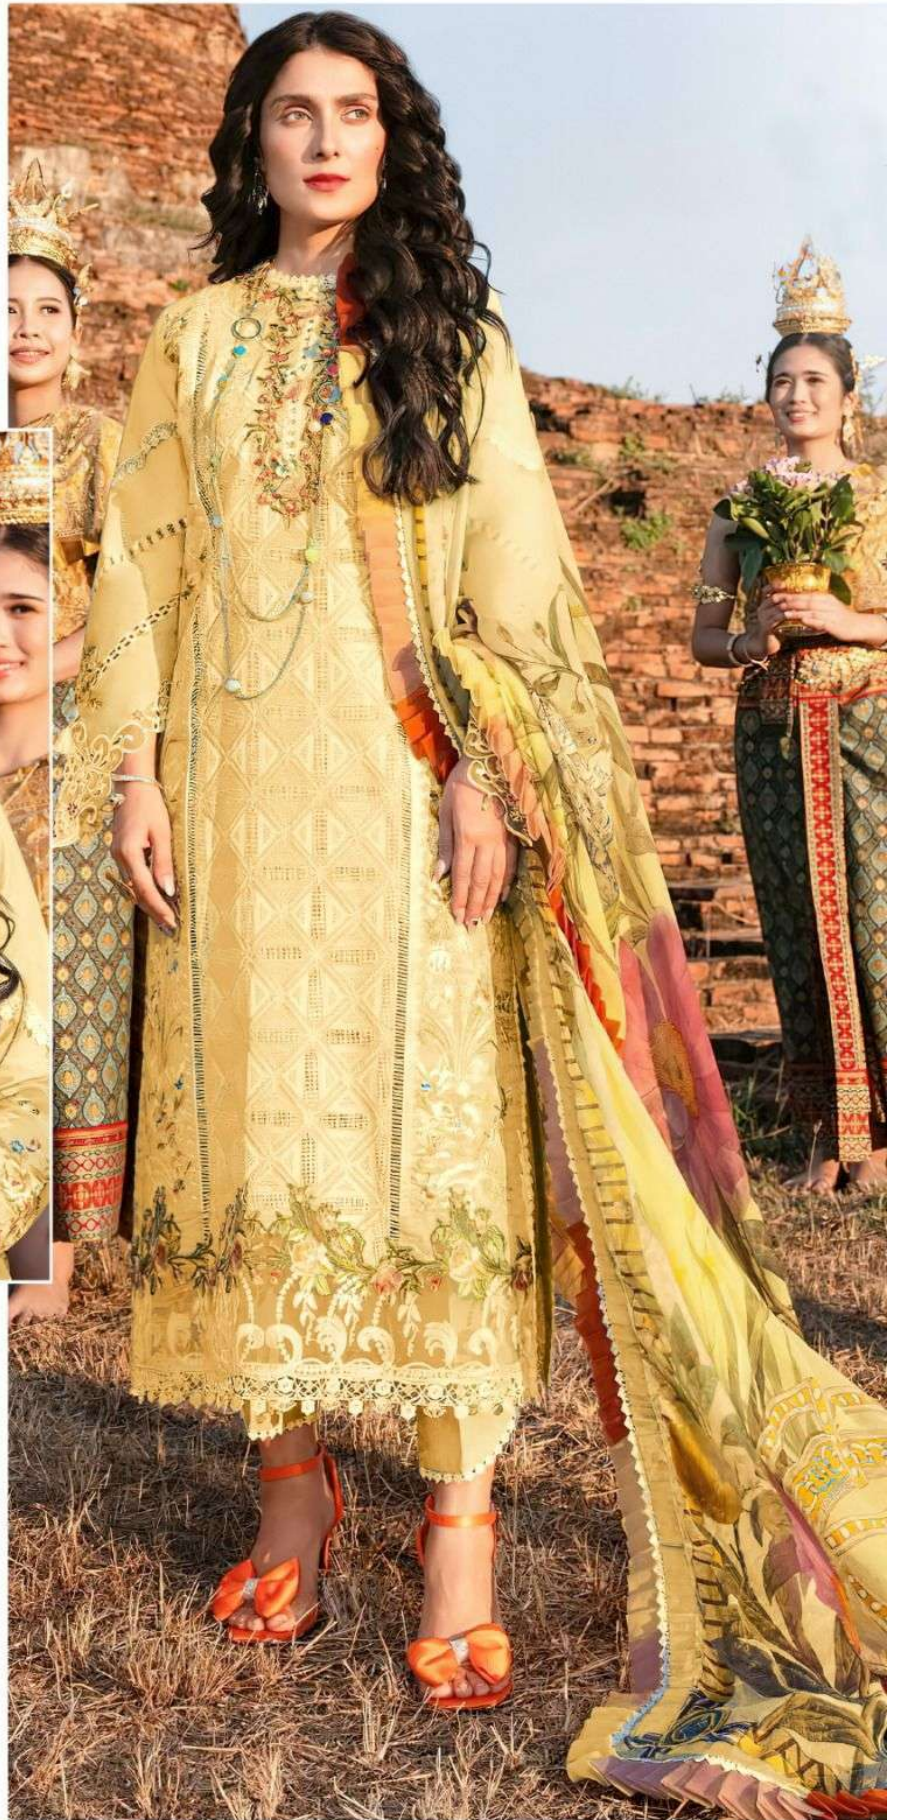

ALK®
AL KHUSHBU®
MUSHQ
VOL-3
5006 HITS COLOURS

ALK D.No.5006-A

TOP

Cambric Cotton with
Heavy Embroidery Work

BOTTOM-INNER

Semi Lawn

DUPATTA

Tubby Silk with Print