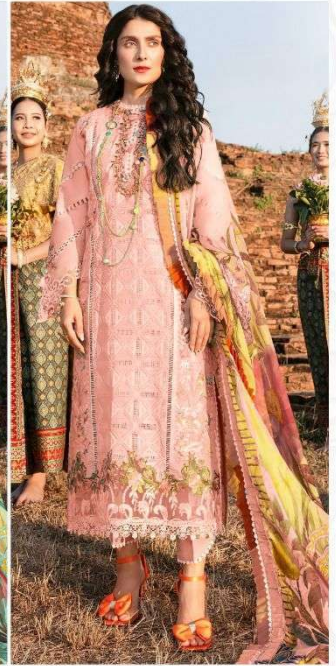

ALK[®]

AI. KHUSHBU[®]

MUSHQ[®]
VOL-3

5006 HITS COLOURS

ALK[®]
AL KHUSHBU[®]
MUSHQ
VOL-3
5006 HITS COLOURS

ALK D.No.5006-A

TOP

Cambric Cotton with
Heavy Embroidery Work

BOTTOM-INNER

Semi Lawn

DUPATTA

Tubby Silk with Print

ALK[®]
AL KHUSHBU[®]
MUSHQ
VOL-3
5006 HITS COLOURS

ALK D.No.5006-B

TOP

Cambric Cotton with
Heavy Embroidery Work

BOTTOM-INNER
Semi Lawn

DUPATTA
Tubby Silk with Print

ALK-5006-A

ALK-5006-B

ALK-5006-C

ALK-5006-D

ALK[®]

AI. KHUSHBU[®]