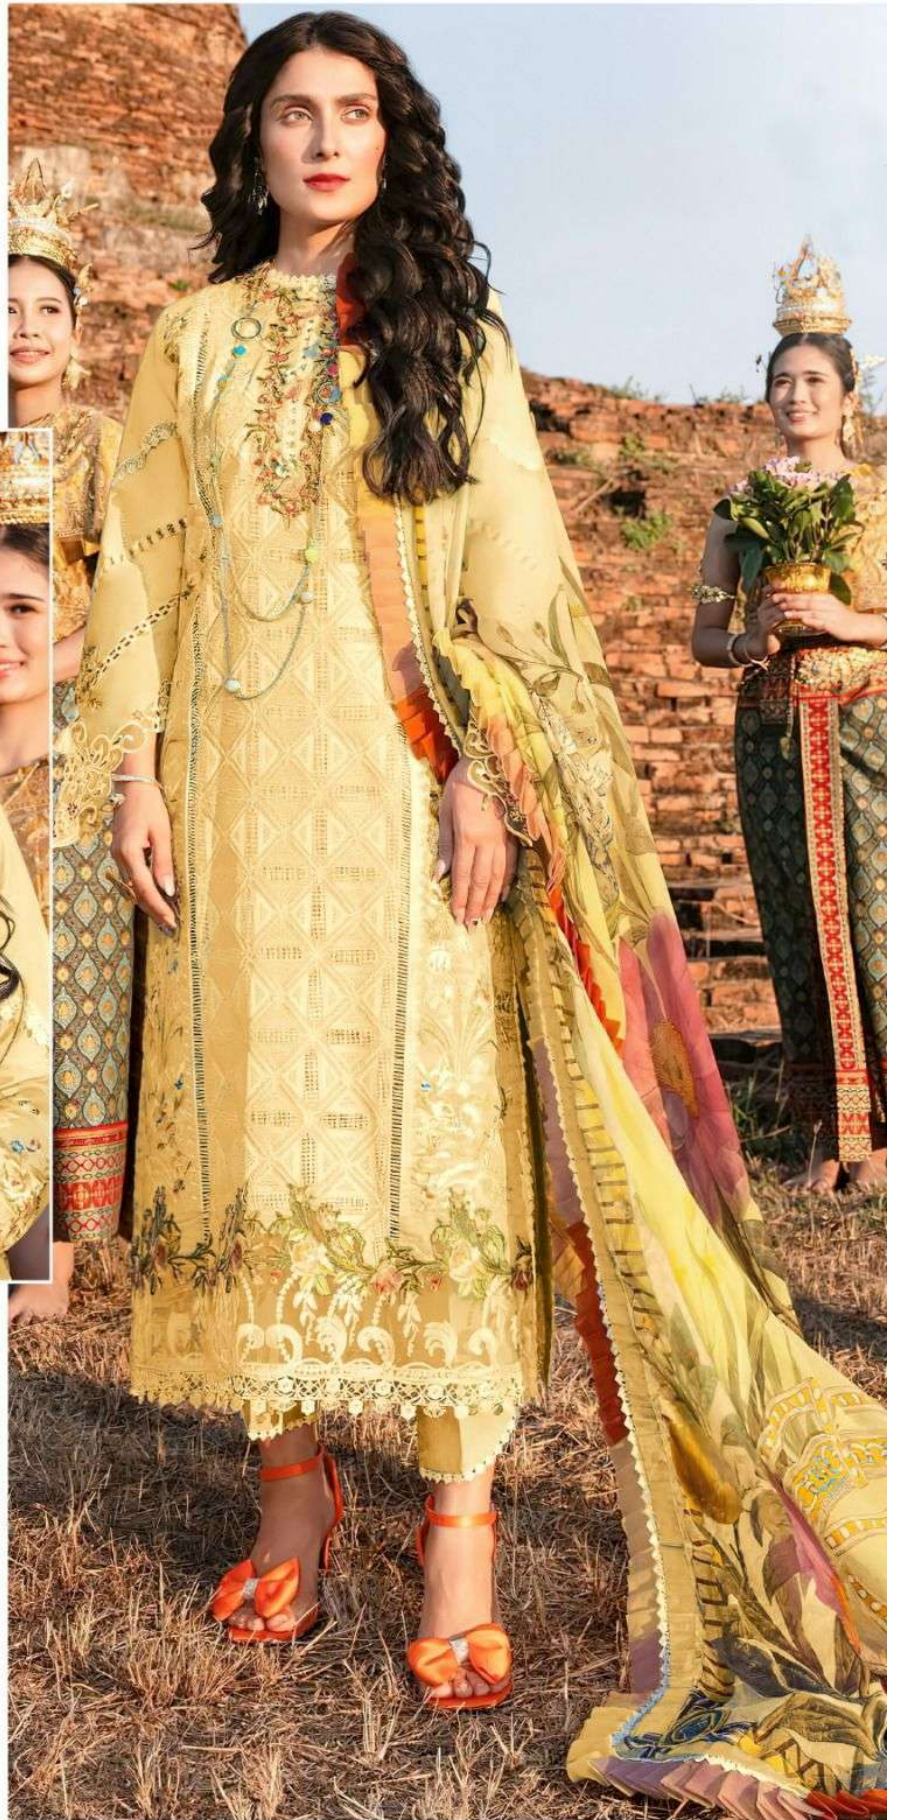

ALK[®]

AI. KHUSHBU[®]

MUSHQ[®]
VOL-3

5006 HITS COLOURS

ALK[®]
AL KHUSHBU[®]
MUSHQ
VOL-3
5006 HITS COLOURS

ALK D.No.5006-A

TOP

Cambric Cotton with
Heavy Embroidery Work

BOTTOM-INNER

Semi Lawn

DUPATTA

Tubby Silk with Print

ALK[®]
AL KHUSHBU[®]
MUSHQ
VOL-3
5006 HITS COLOURS

ALK D.No.5006-B

TOP

Cambric Cotton with
Heavy Embroidery Work

BOTTOM-INNER

Semi Lawn

DUPATTA

Tubby Silk with Print

ALK[®]
AL KHUSHBU[®]
MUSHQ
VOL-3
5006 HITS COLOURS

ALK D.No.5006-C

TOP

Cambric Cotton with
Heavy Embroidery Work

BOTTOM-INNER

Semi Lawn

DUPATTA

Tubby Silk with Print

ALK[®]
AL KHUSHBU[®]
MUSHQ
VOL-3
5006 HITS COLOURS

ALK D.No.5006-D

TOP

Cambric Cotton with
Heavy Embroidery Work