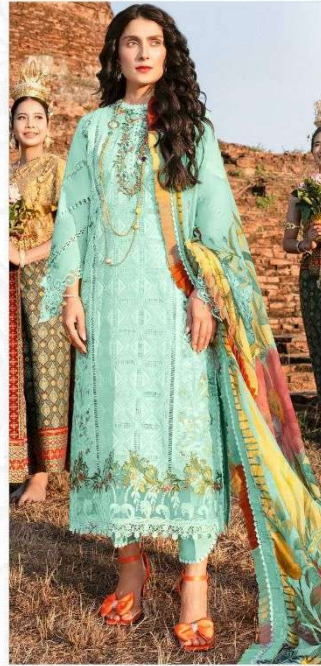

ALK<sup>®</sup>

AI. KHUSHBU<sup>®</sup>

MUSHQ

VOL-3

5006 HITS COLOURS

**ALK**<sup>®</sup>  
**AL KHUSHBU**<sup>®</sup>  
**MUSHQ**  
VOL-3  
5006 HITS COLOURS

**ALK D.No.5006-A**

**TOP**

Cambric Cotton with  
Heavy Embroidery Work

**BOTTOM-INNER**

Semi Lawn

**DUPATTA**

Tubby Silk with Print

**ALK**<sup>®</sup>  
**AL KHUSHBU**<sup>®</sup>  
**MUSHQ**  
VOL-3  
5006 HITS COLOURS

**ALK D.No.5006-B**

**TOP**

Cambric Cotton with  
Heavy Embroidery Work

**BOTTOM-INNER**

Semi Lawn

**DUPATTA**

Tubby Silk with Print

**ALK**<sup>®</sup>  
**AL KHUSHBU**<sup>®</sup>  
**MUSHQ**  
VOL-3  
5006 HITS COLOURS

**ALK D.No.5006-C**

5006 HITS COLOURS

**TOP**  
Cambric Cotton with  
Heavy Embroidery Work

**BOTTOM-INNER**  
Semi Lawn

**DUPATTA**  
Tubby Silk with Print

ALK-5006-A

ALK-5006-B

ALK-5006-C

ALK-5006-D