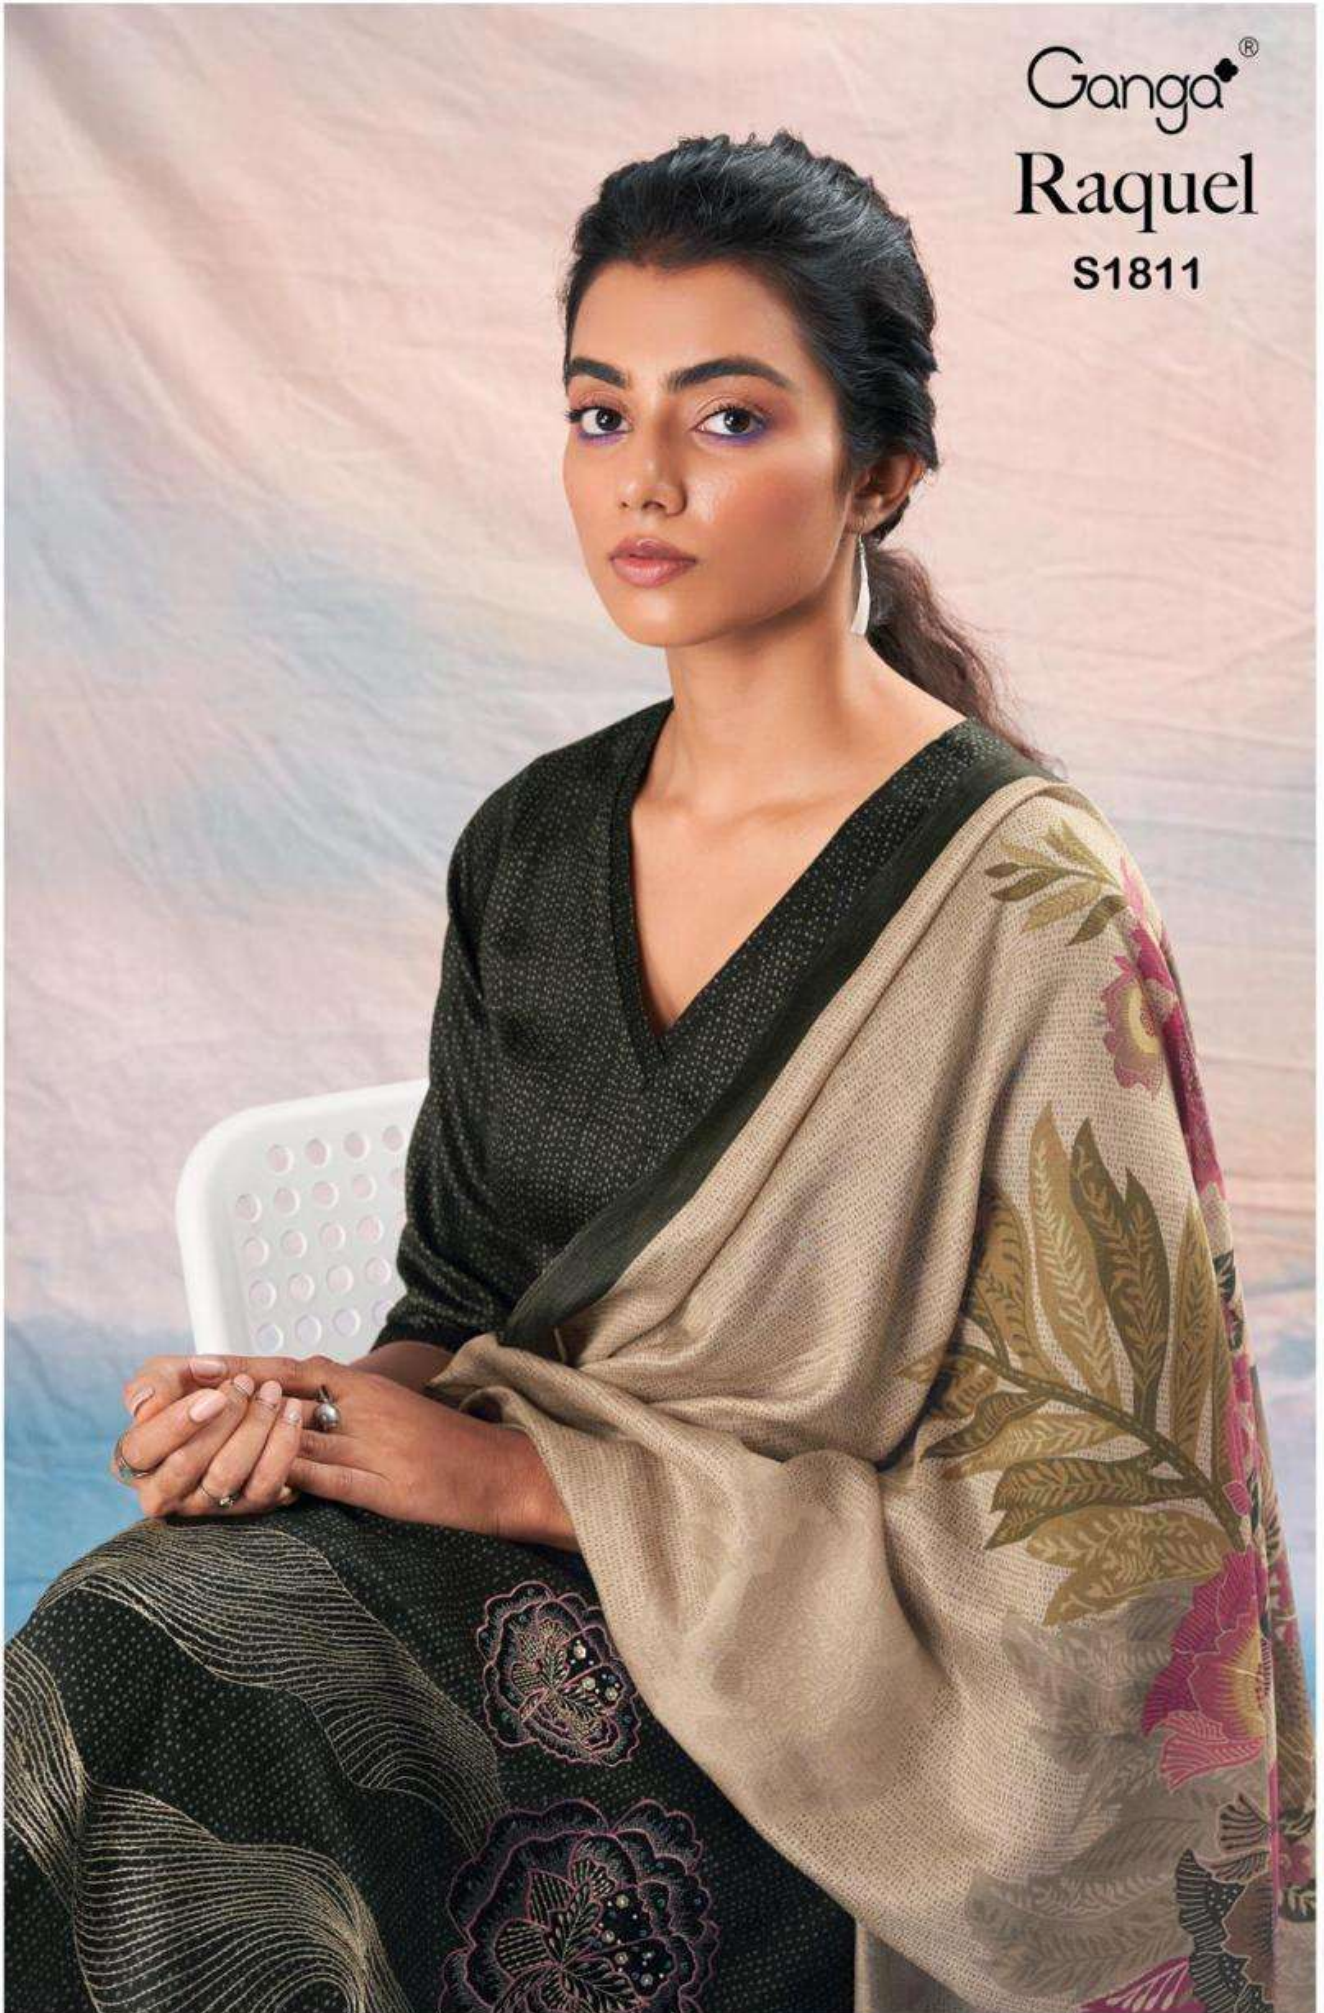

Ganga<sup>®</sup>  
Raquel  
S1811

S1811-B

S1811-C

S1811-D

S1811-A

S1811-B

S1811-C

S1811-D

Ganga®  
**Raquel**  
S1811-A/B/C/D

S1811-C

PRODUCT NAME	<b><i>RAQUEL</i></b>
D.NO.	S1811
DESCRIPTION	<p><b>TOP</b> PREMIUM COTTON SILK PRINTED WITH EMBROIDERY AND HAND WORK</p> <p><b>BOTTOM</b> PREMIUM COTTON SILK SOLID COLOUR</p> <p><b>DUPATTA</b> FINEST BEMBERG LAWN PRINTED</p>
HSN CODE	<b>520851</b>
WHOLESALE PRICE	<b>1640/- EACH+GST(EXTRA)</b>