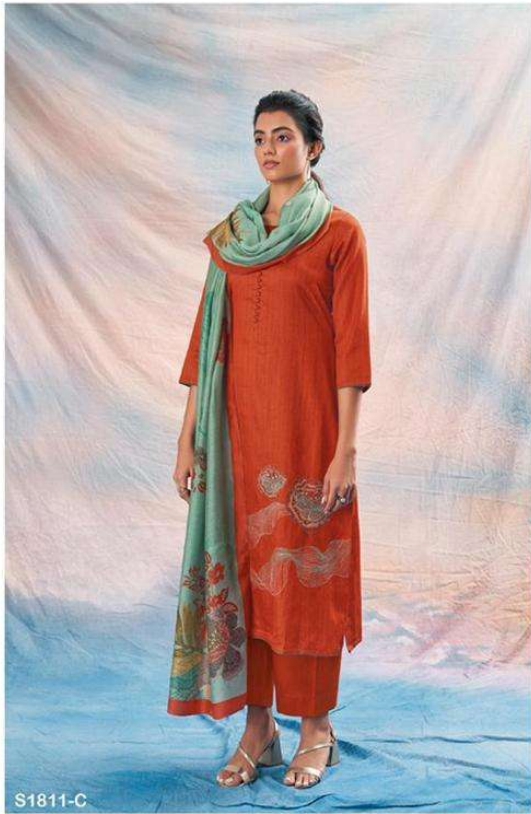

Ganga<sup>®</sup>  
Raquel  
S1811

S1811-B

S1811-C

S1811-D

S1811-A

S1811-B

S1811-C

S1811-D

Ganga®  
**Raquel**  
S1811-A/B/C/D

S1811-C

PRODUCT NAME	<b><i>RAQUEL</i></b>
D.NO.	S1811
DESCRIPTION	<p><b>TOP</b> PREMIUM COTTON SILK PRINTED WITH EMBROIDERY AND HAND WORK</p> <p><b>BOTTOM</b> PREMIUM COTTON SILK SOLID COLOUR</p> <p><b>DUPATTA</b> FINEST BEMBERG LAWN PRINTED</p>
HSN CODE	<b>520851</b>
WHOLESALE PRICE	<b>1640/- EACH+GST(EXTRA)</b>