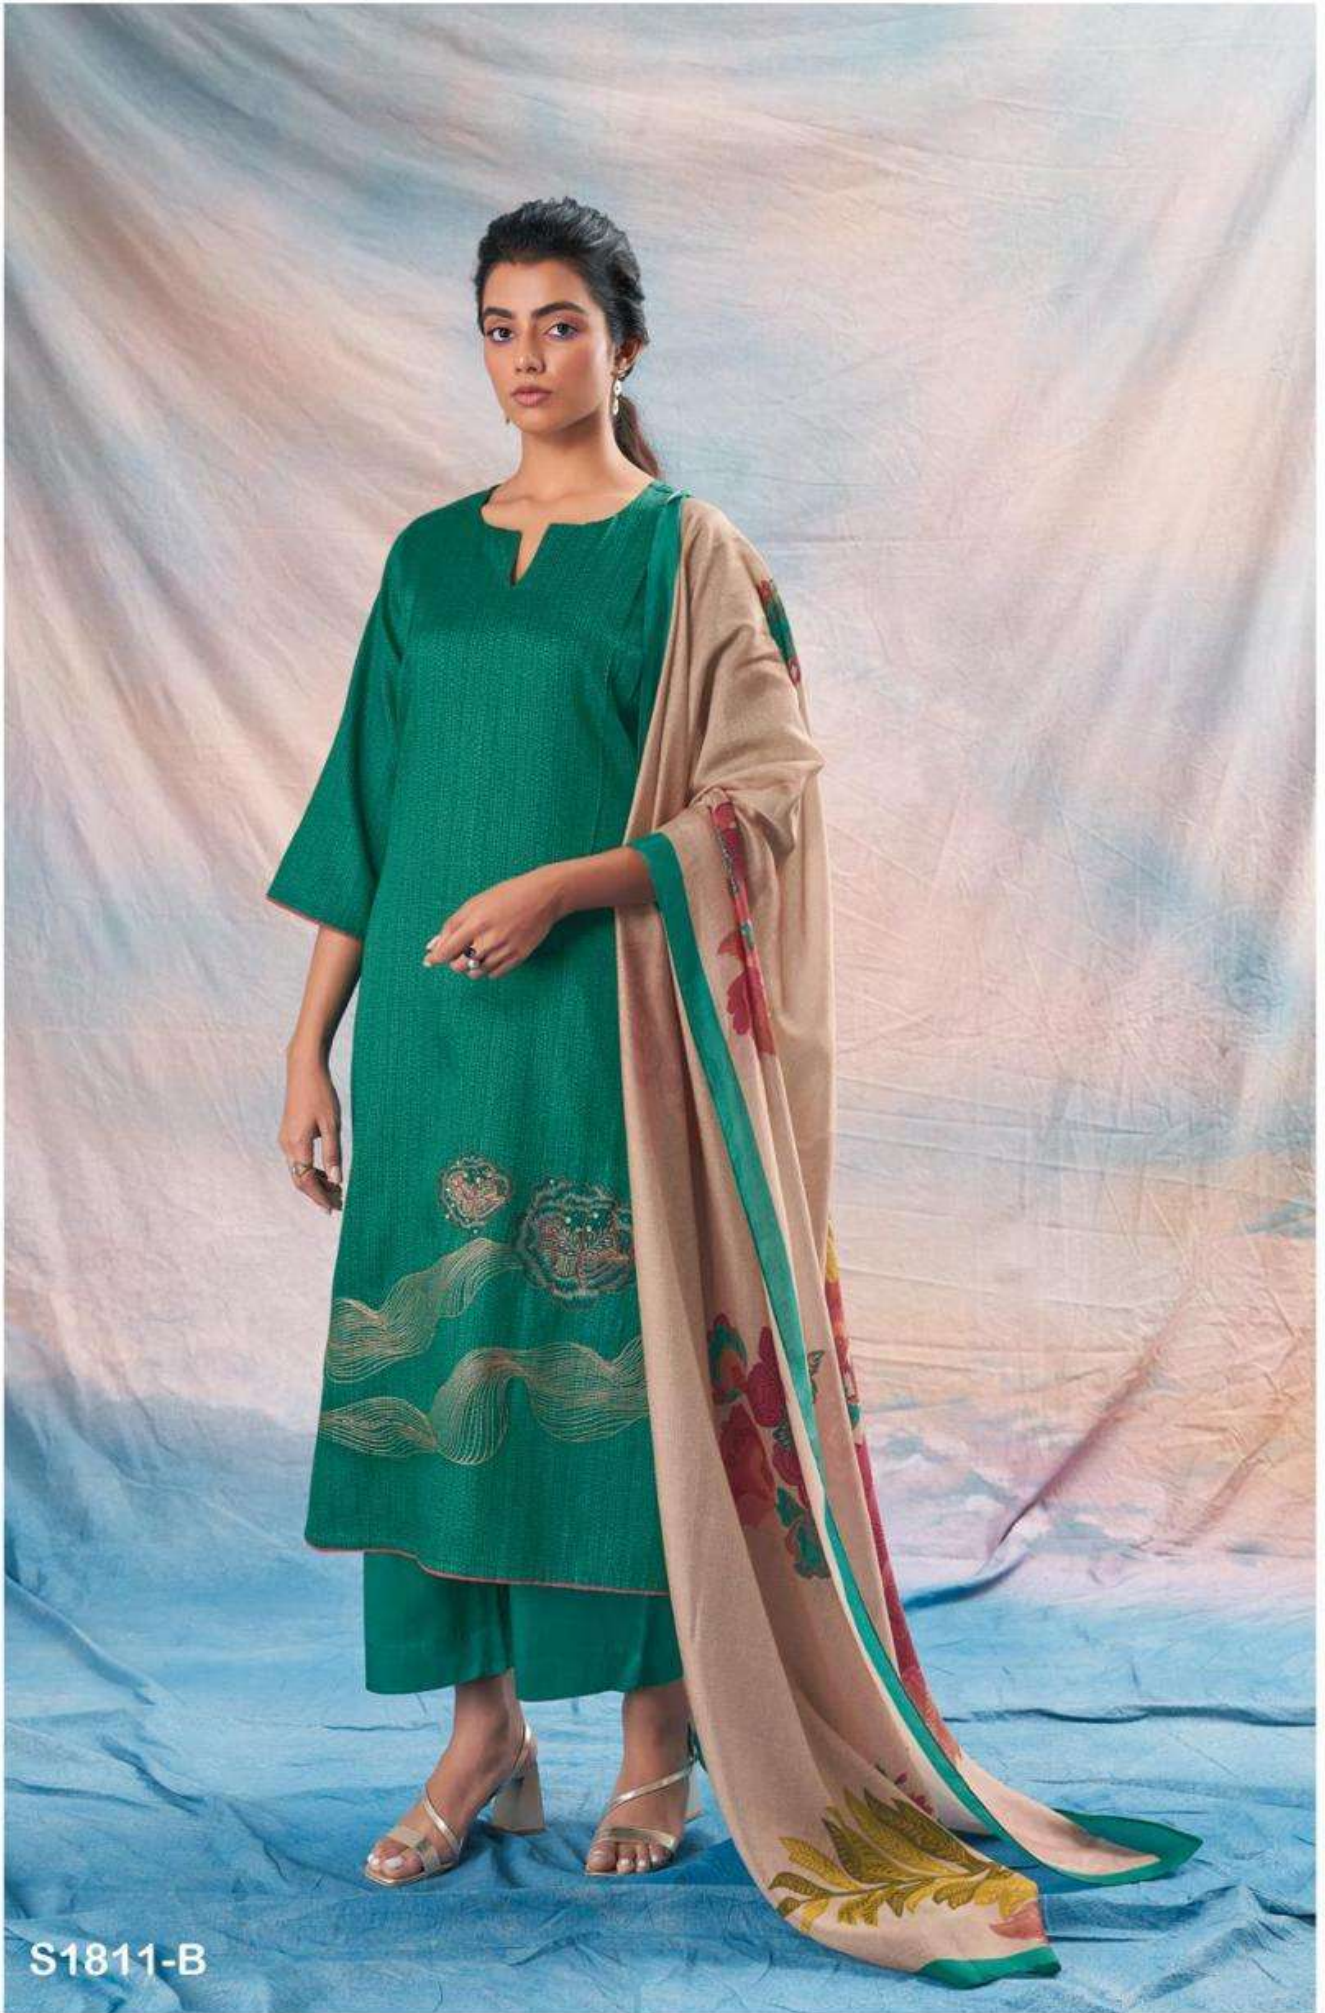

Ganga<sup>®</sup>  
Raquel  
S1811

S1811-B

S1811-C

S1811-D

S1811-A

S1811-B

S1811-C

S1811-D

Ganga®  
**Raquel**  
S1811-A/B/C/D

S1811-C

PRODUCT NAME	<b><i>RAQUEL</i></b>
D.NO.	S1811
DESCRIPTION	<p><b>TOP</b> PREMIUM COTTON SILK PRINTED WITH EMBROIDERY AND HAND WORK</p> <p><b>BOTTOM</b> PREMIUM COTTON SILK SOLID COLOUR</p> <p><b>DUPATTA</b> FINEST BEMBERG LAWN PRINTED</p>
HSN CODE	<b>520851</b>
WHOLESALE PRICE	<b>1640/- EACH+GST(EXTRA)</b>