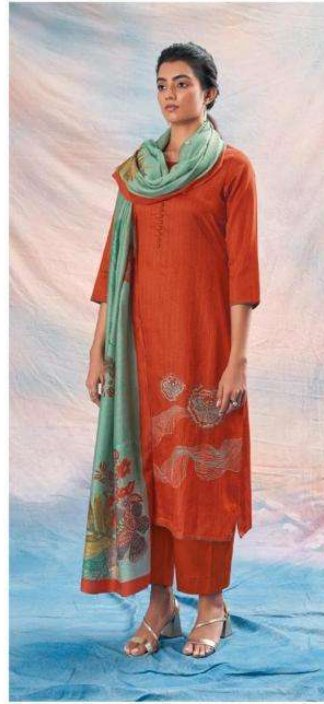

Ganga<sup>®</sup>  
Raquel  
S1811

S1811-B

S1811-C

S1811-D

S1811-A

S1811-B

S1811-C

S1811-D

Ganga®  
**Raquel**  
S1811-A/B/C/D

S1811-C

PRODUCT NAME	<b><i>RAQUEL</i></b>
D.NO.	S1811
DESCRIPTION	<p><b>TOP</b> PREMIUM COTTON SILK PRINTED WITH EMBROIDERY AND HAND WORK</p> <p><b>BOTTOM</b> PREMIUM COTTON SILK SOLID COLOUR</p> <p><b>DUPATTA</b> FINEST BEMBERG LAWN PRINTED</p>
HSN CODE	<b>520851</b>
WHOLESALE PRICE	<b>1640/- EACH+GST(EXTRA)</b>