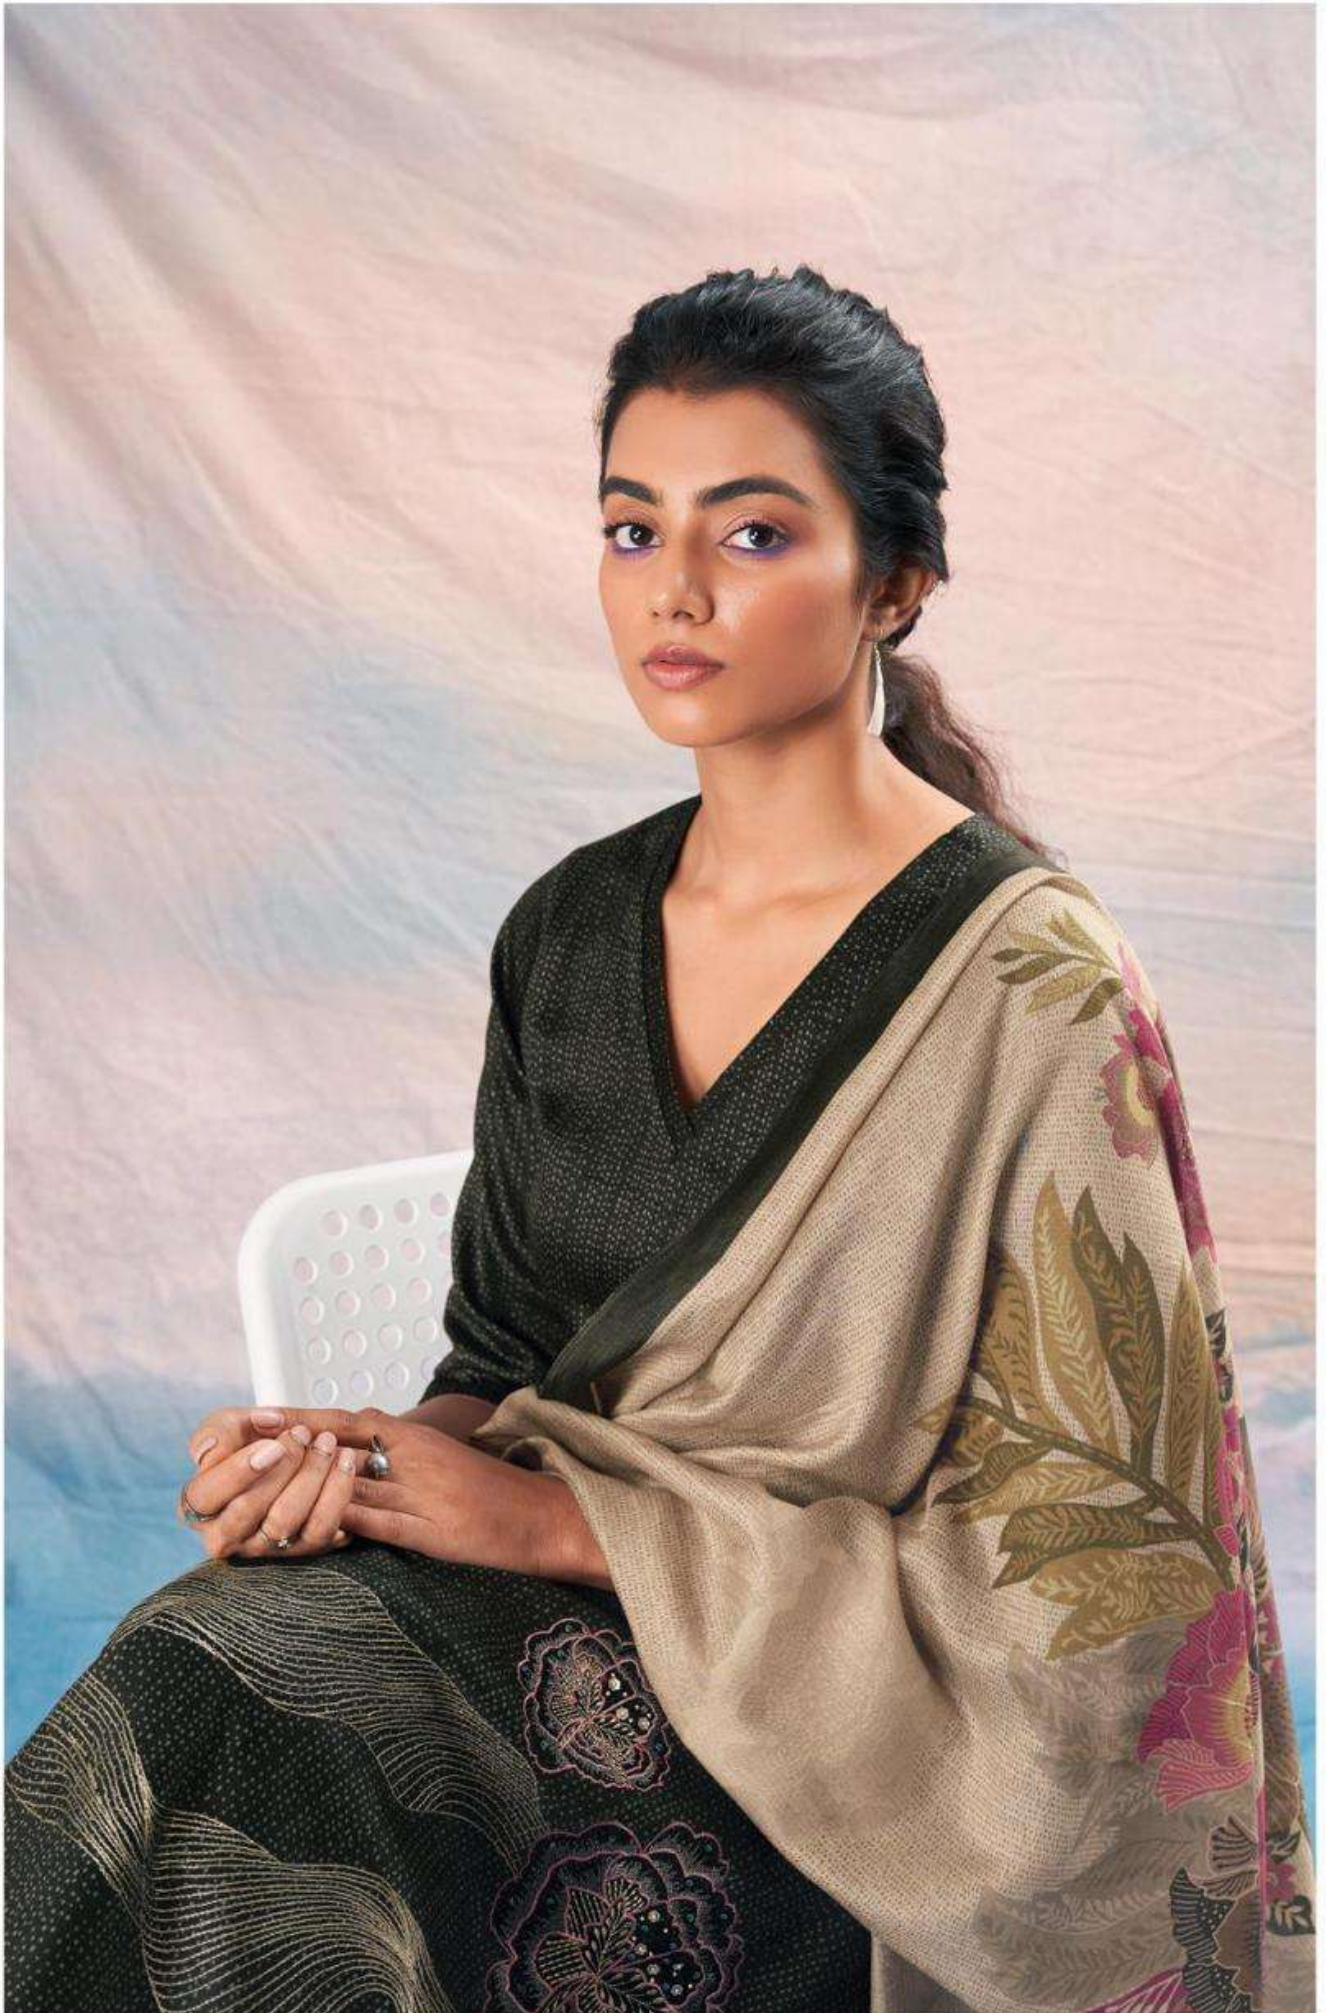

Ganga<sup>®</sup>  
Raquel  
S1811

S1811-B

S1811-C

S1811-D

S1811-A

S1811-B

S1811-C

S1811-D

Ganga®  
**Raquel**  
S1811-A/B/C/D

S1811-C

PRODUCT NAME	<b><i>RAQUEL</i></b>
D.NO.	S1811
DESCRIPTION	<p><b>TOP</b> PREMIUM COTTON SILK PRINTED WITH EMBROIDERY AND HAND WORK</p> <p><b>BOTTOM</b> PREMIUM COTTON SILK SOLID COLOUR</p> <p><b>DUPATTA</b> FINEST BEMBERG LAWN PRINTED</p>
HSN CODE	<b>520851</b>
WHOLESALE PRICE	<b>1640/- EACH+GST(EXTRA)</b>