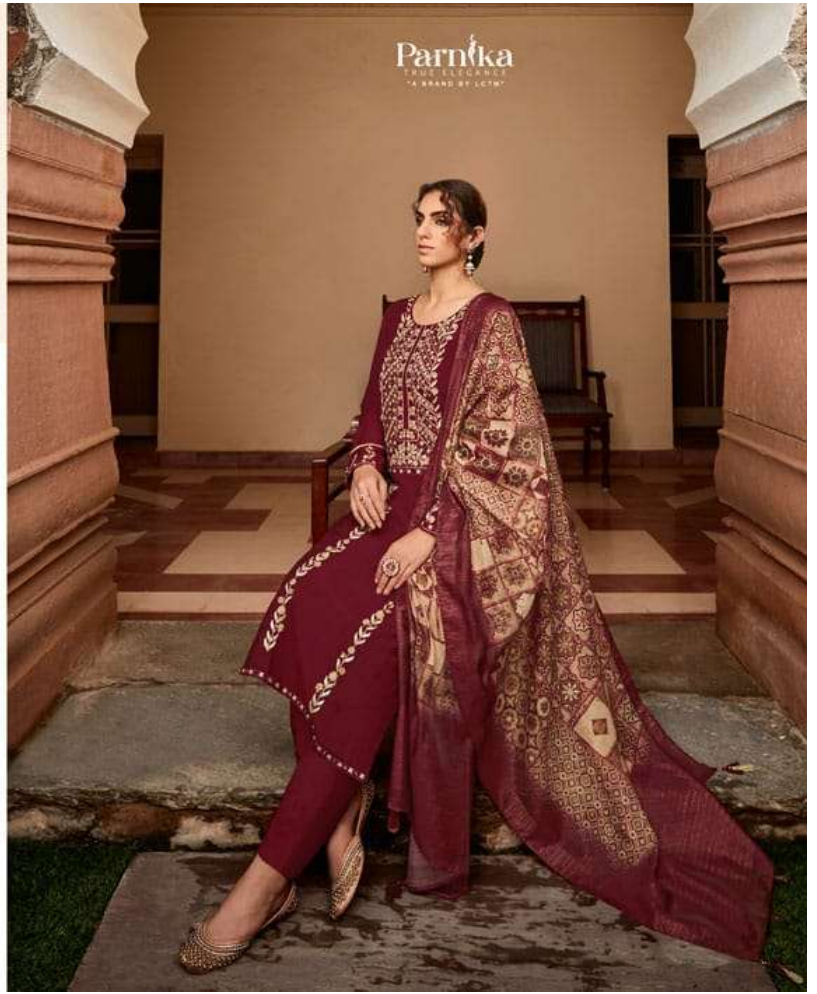

Abidah
◆ 1005 ◆