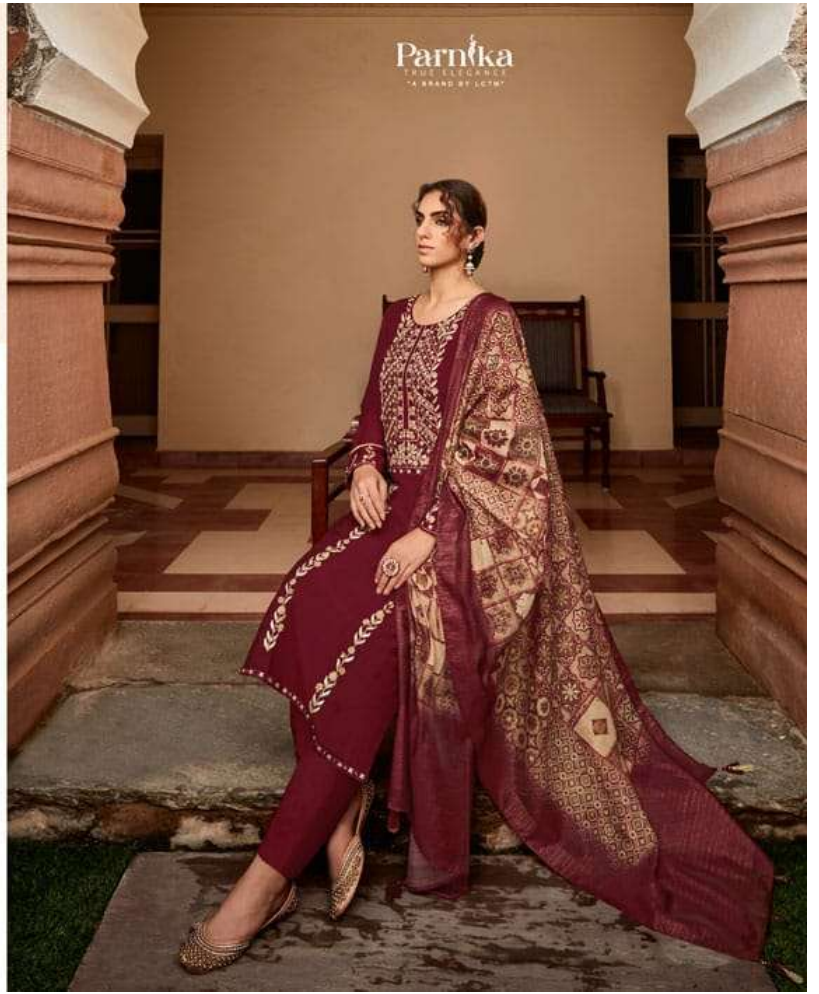

Abidah
◆ 1005 ◆