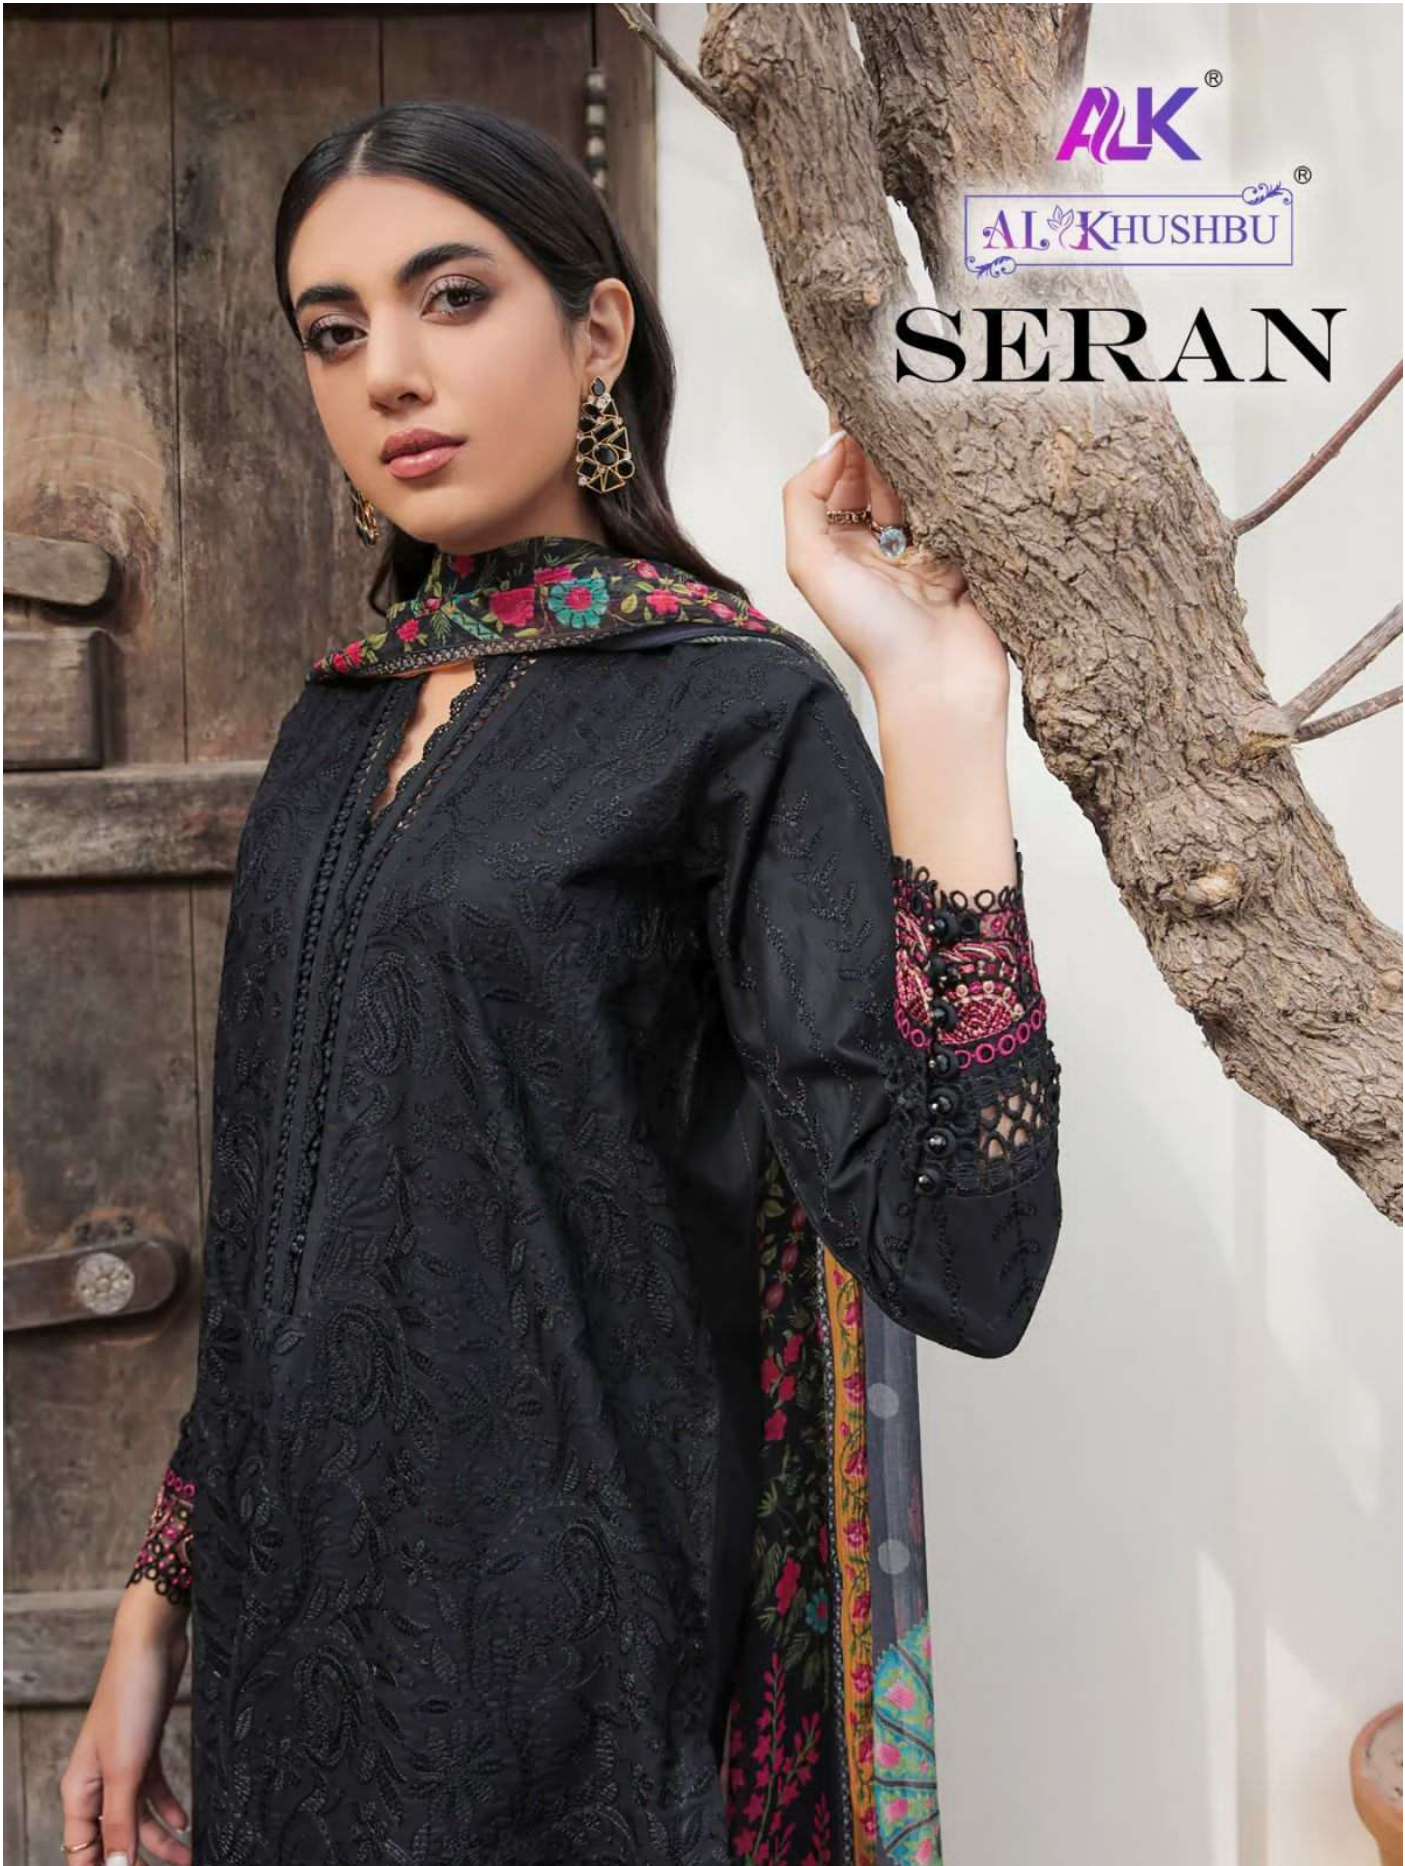

ALK<sup>®</sup>

AL KHUSHBU<sup>®</sup>

SERAN

**ALK**  
AL KHUSHBU  
**SERAN**

ALK D.No.5021  
TOP  
Cambic Cotton with Heavy Embroidery Work  
BOTTOM-INNER  
Semi Lawn  
DUPATTA  
Silver Siffone printed

**ALK**  
AL KHUSHBU  
**SERAN**

ALK D.No.5022  
TOP  
Cambic Cotton with  
Heavy Embroidery Work  
BOTTOM-INNER  
Semi Lawn  
DUPATTA  
Silver Siftone printed

ALK<sup>®</sup>

AL KHUSHBU<sup>®</sup>

SERAN

**ALK**<sup>®</sup>

**AL KHUSHBU**<sup>®</sup>

**SERAN**

**ALK D.No.5022**

**TOP**

Cambric Cotton with  
Heavy Embroidery Work

**BOTTOM-INNER**

Semi Lawn

**DUPATTA**

Silver Siffone printed

**ALK**<sup>®</sup>  
**AL KHUSHBU**<sup>®</sup>  
**SERAN**

**ALK D.No.5021**

**TOP**

Cambric Cotton with  
Heavy Embroidery Work

**BOTTOM-INNER**

Semi Lawn

**DUPATTA**

Silver Siffone printed