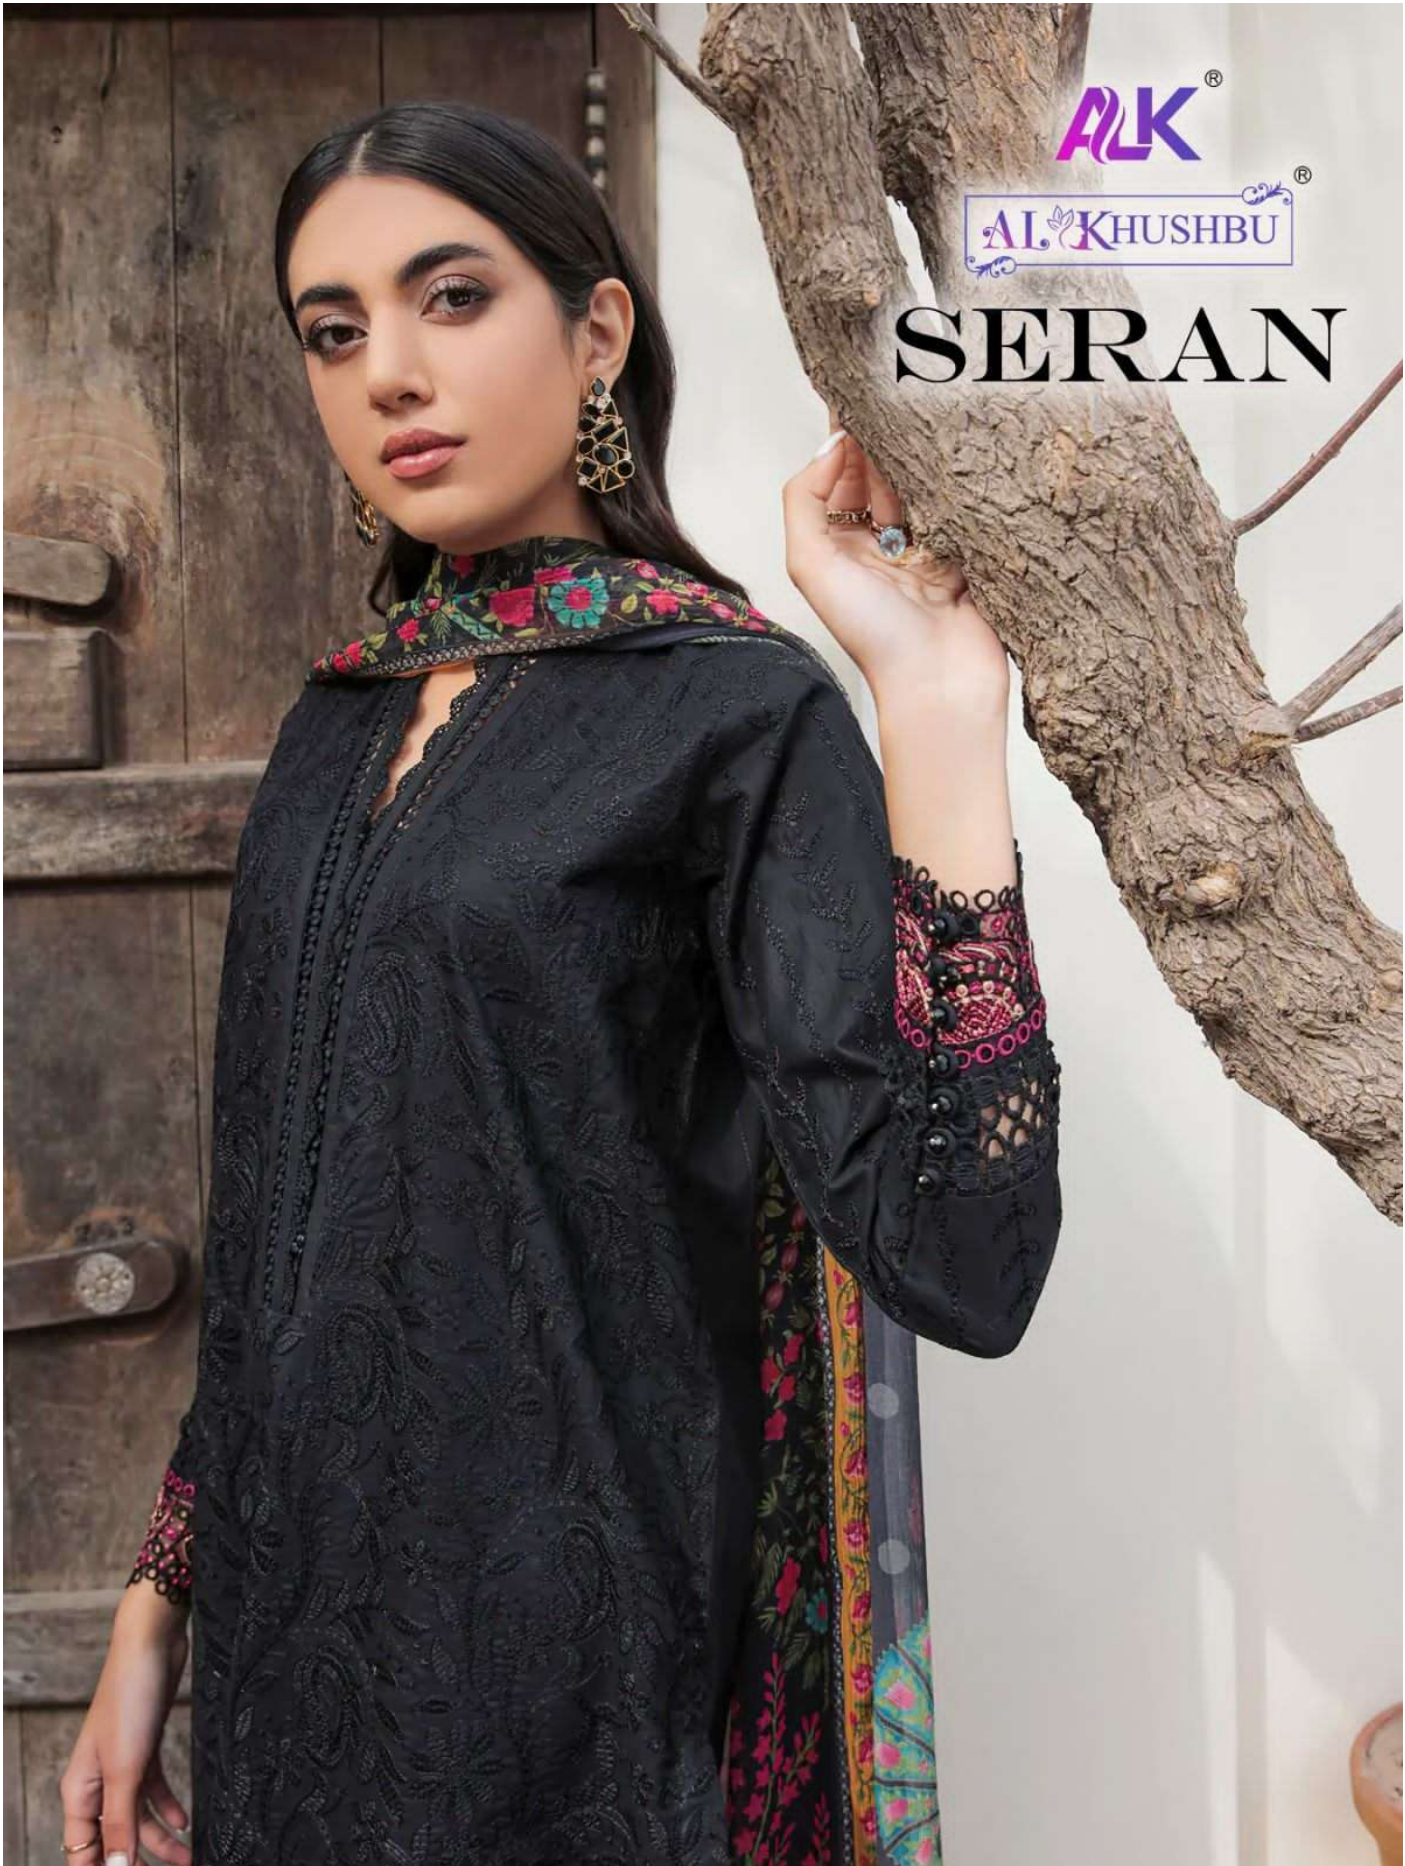

ALK[®]

AL KHUSHBU[®]

SERAN

ALK
AL KHUSHBU
SERAN

ALK D.No.5021
TOP
Cambic Cotton with Heavy Embroidery Work
BOTTOM-INNER
Semi Lawn
DUPATTA
Silver Siffone printed

ALK
AL KHUSHBU
SERAN

ALK D.No.5022
TOP
Cambic Cotton with
Heavy Embroidery Work
BOTTOM-INNER
Semi Lawn
DUPATTA
Silver Siftone printed

Cambric Cotton with
Heavy Embroidery Work

BOTTOM-INNER

Semi Lawn

DUPATTA

Silver Siffone printed

ALK[®]
AL KHUSHBU[®]
SERAN

ALK D.No.5021

TOP

Cambric Cotton with
Heavy Embroidery Work

BOTTOM-INNER

Semi Lawn

DUPATTA

Silver Siffone printed

5021

5022

ALK[®]
AL KHUSHBU[®]

SERAN

TOP
CAMBRIC COTTON WITH
HEAVY EMBROIDERY WORK

BOTTOM-INNER
SEMI LAWN

DUPATTA
SILVER SIFFONE
PRINTED