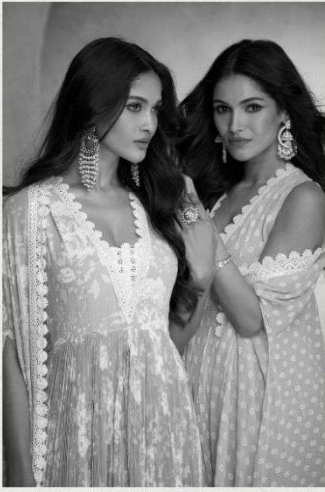

SAYURI®
Designer