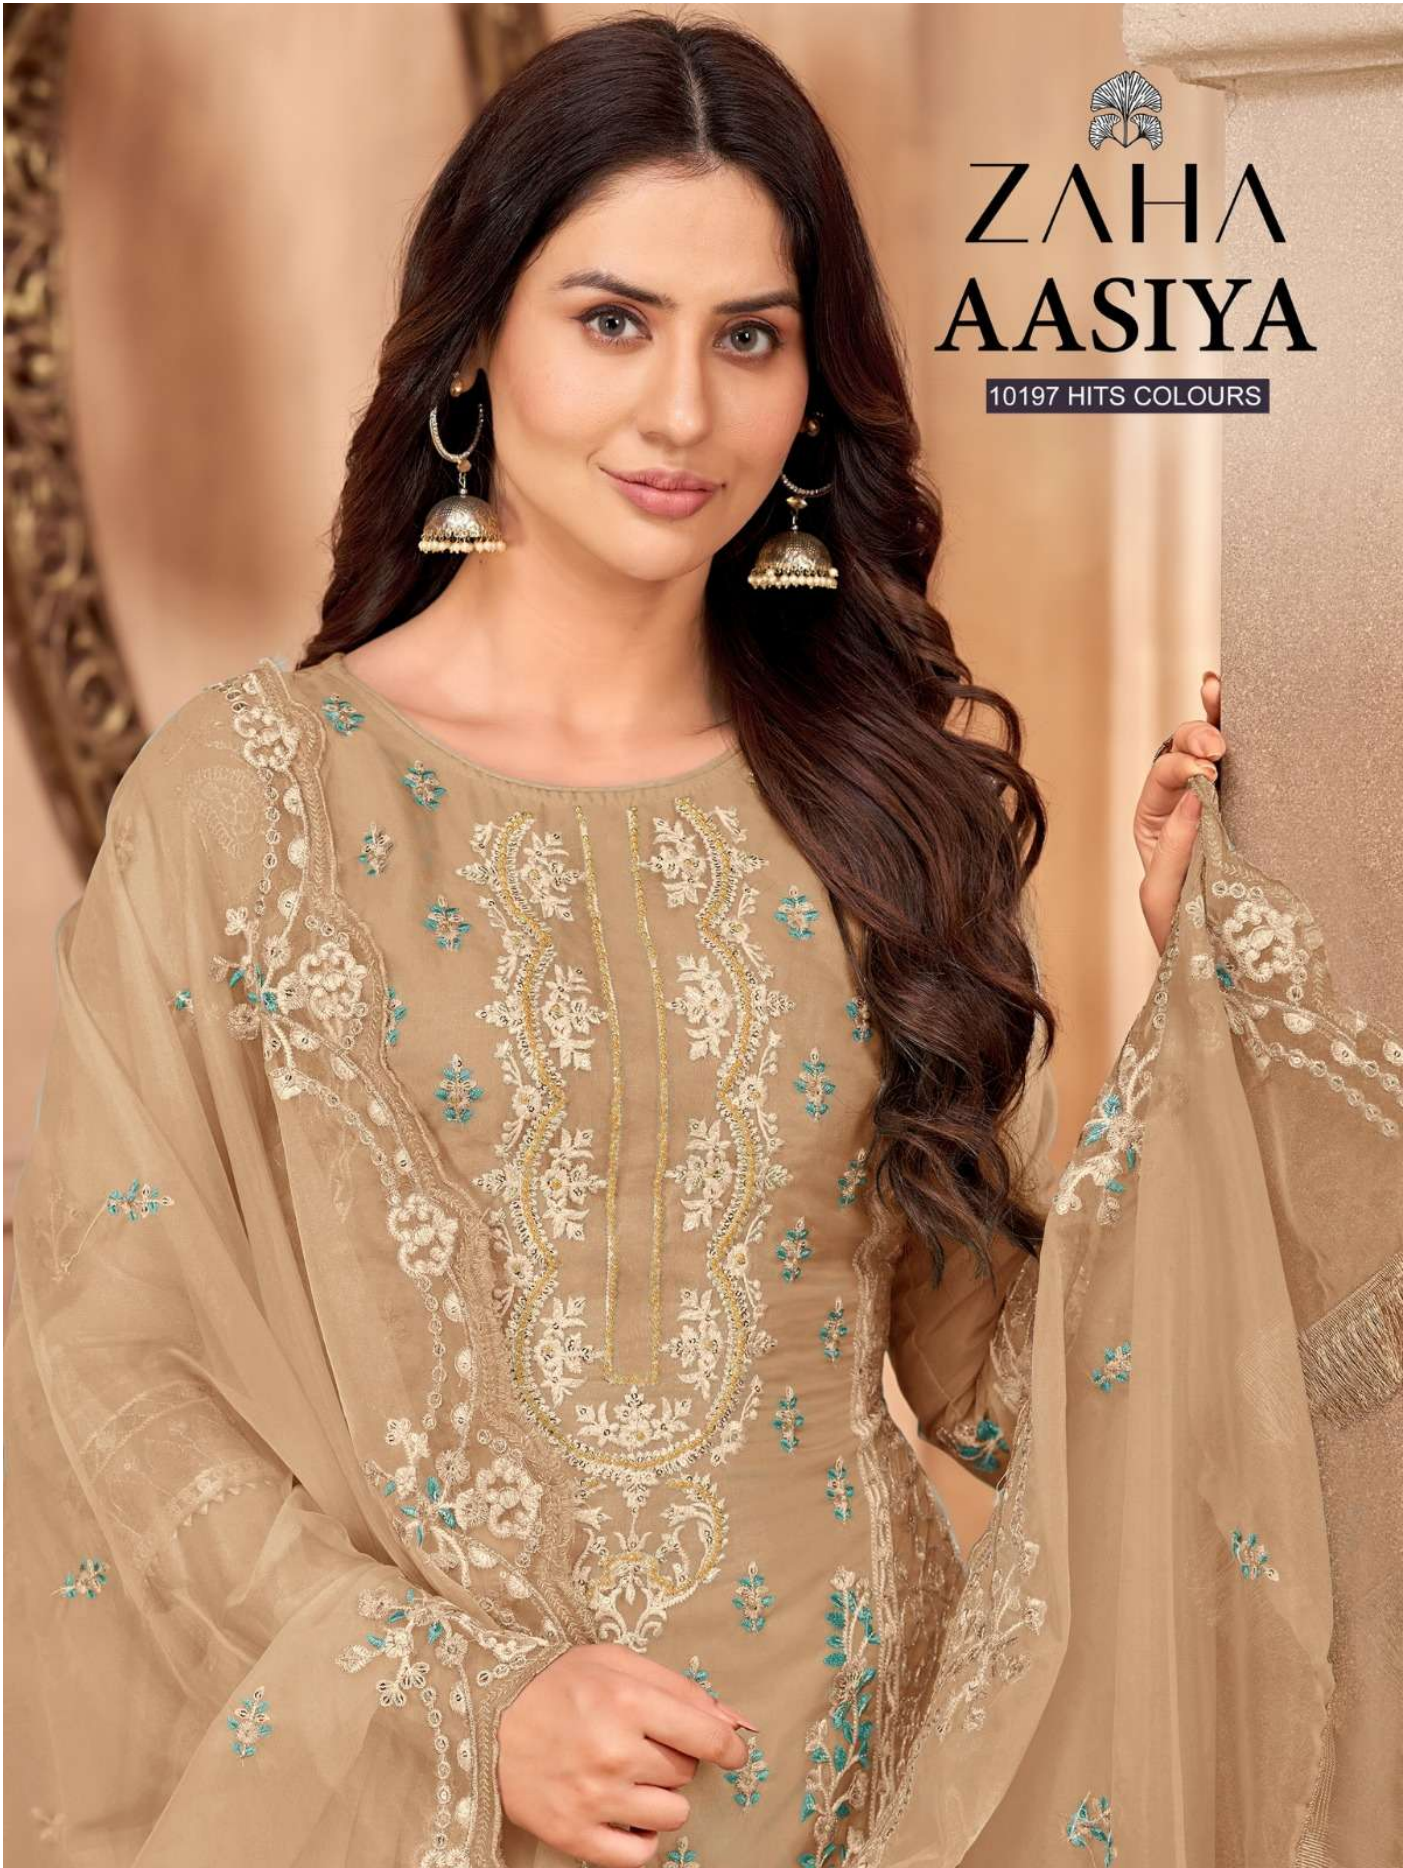

ZAHA AASIYA

10197 HITS COLOURS

ZAHA
READYMADE

D.No.10197-B

TOP- PURE ORGANZA WITH
HEAVY EMBROIDERY

**BOTTOM
INNER -** DULL SANTOON

DUPATTA- ORGANZA WITH
HEAVY EMBROIDERY

ZAHA
READYMADE

D.No.10197-C

TOP- PURE ORGANZA WITH
HEAVY EMBROIDERY

BOTTOM
INNER - DULL SANTOON

DUPATTA- ORGANZA WITH
HEAVY EMBROIDERY

ZAHA
READYMADE

D.No.10197-A

TOP- PURE ORGANZA WITH
HEAVY EMBROIDERY

**BOTTOM
INNER -** DULL SANTOON

DUPATTA- ORGANZA WITH
HEAVY EMBROIDERY

**ZAHA**
READYMADE

TOP- PURE ORGANZA WITH HEAVY EMBROIDERY

BOTTOM /INNER- DULL SANTOON

DUPATTA- ORGANZA WITH HEAVY EMBROIDERY

D.No.10197-A

D.No.10197-B

D.No.10197-C

BOTTOM-INNER
Dull santoon

DUPATTA ORGENZA WITH
HEAVY EMBROIDERY

ZAHA

10197-A

10197-B

10197-C

ZAHA AASIYA

10197 HITS COLOURS