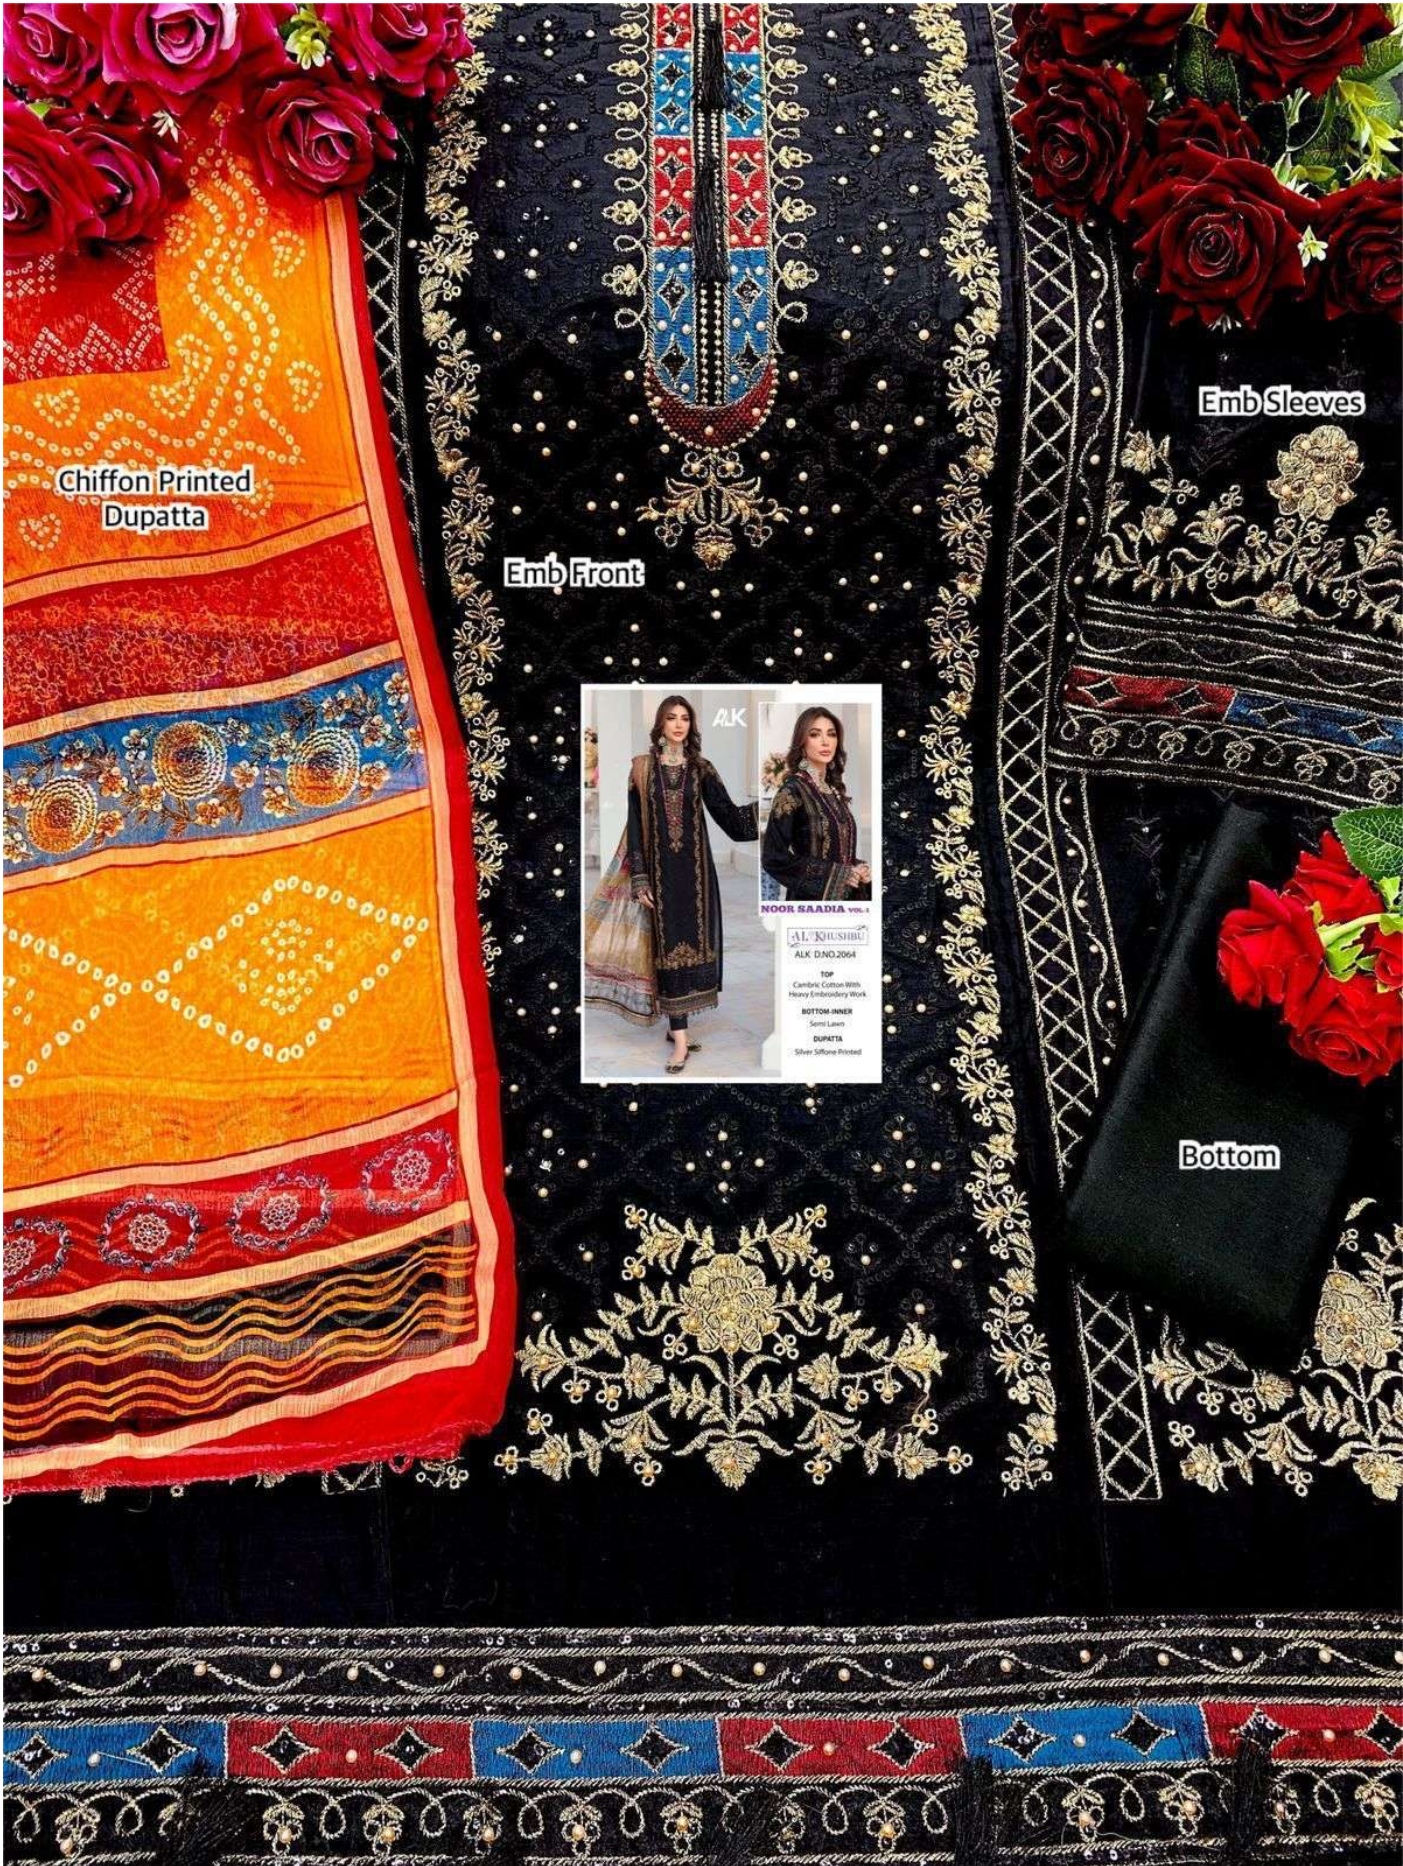

NOOR SAADIA VOL-1

AL KHUSHBU

ALK D.NO.2064

TOP

Cambric Cotton With
Heavy Embroidery Work

BOTTOM-INNER

Semi Lawn

DUPATTA

Silver Siffone Printed

Emb Sleeves

Chiffon Printed Dupatta

Emb Front

Bottom

NOOR SAADIA VOL-1

AL KHUSHBU

ALK D.NO.2064

TOP

Cambric Cotton With
Heavy Embroidery Work

BOTTOM-INNER

Semi Lawn

DUPATTA

Silver Siffone Printed