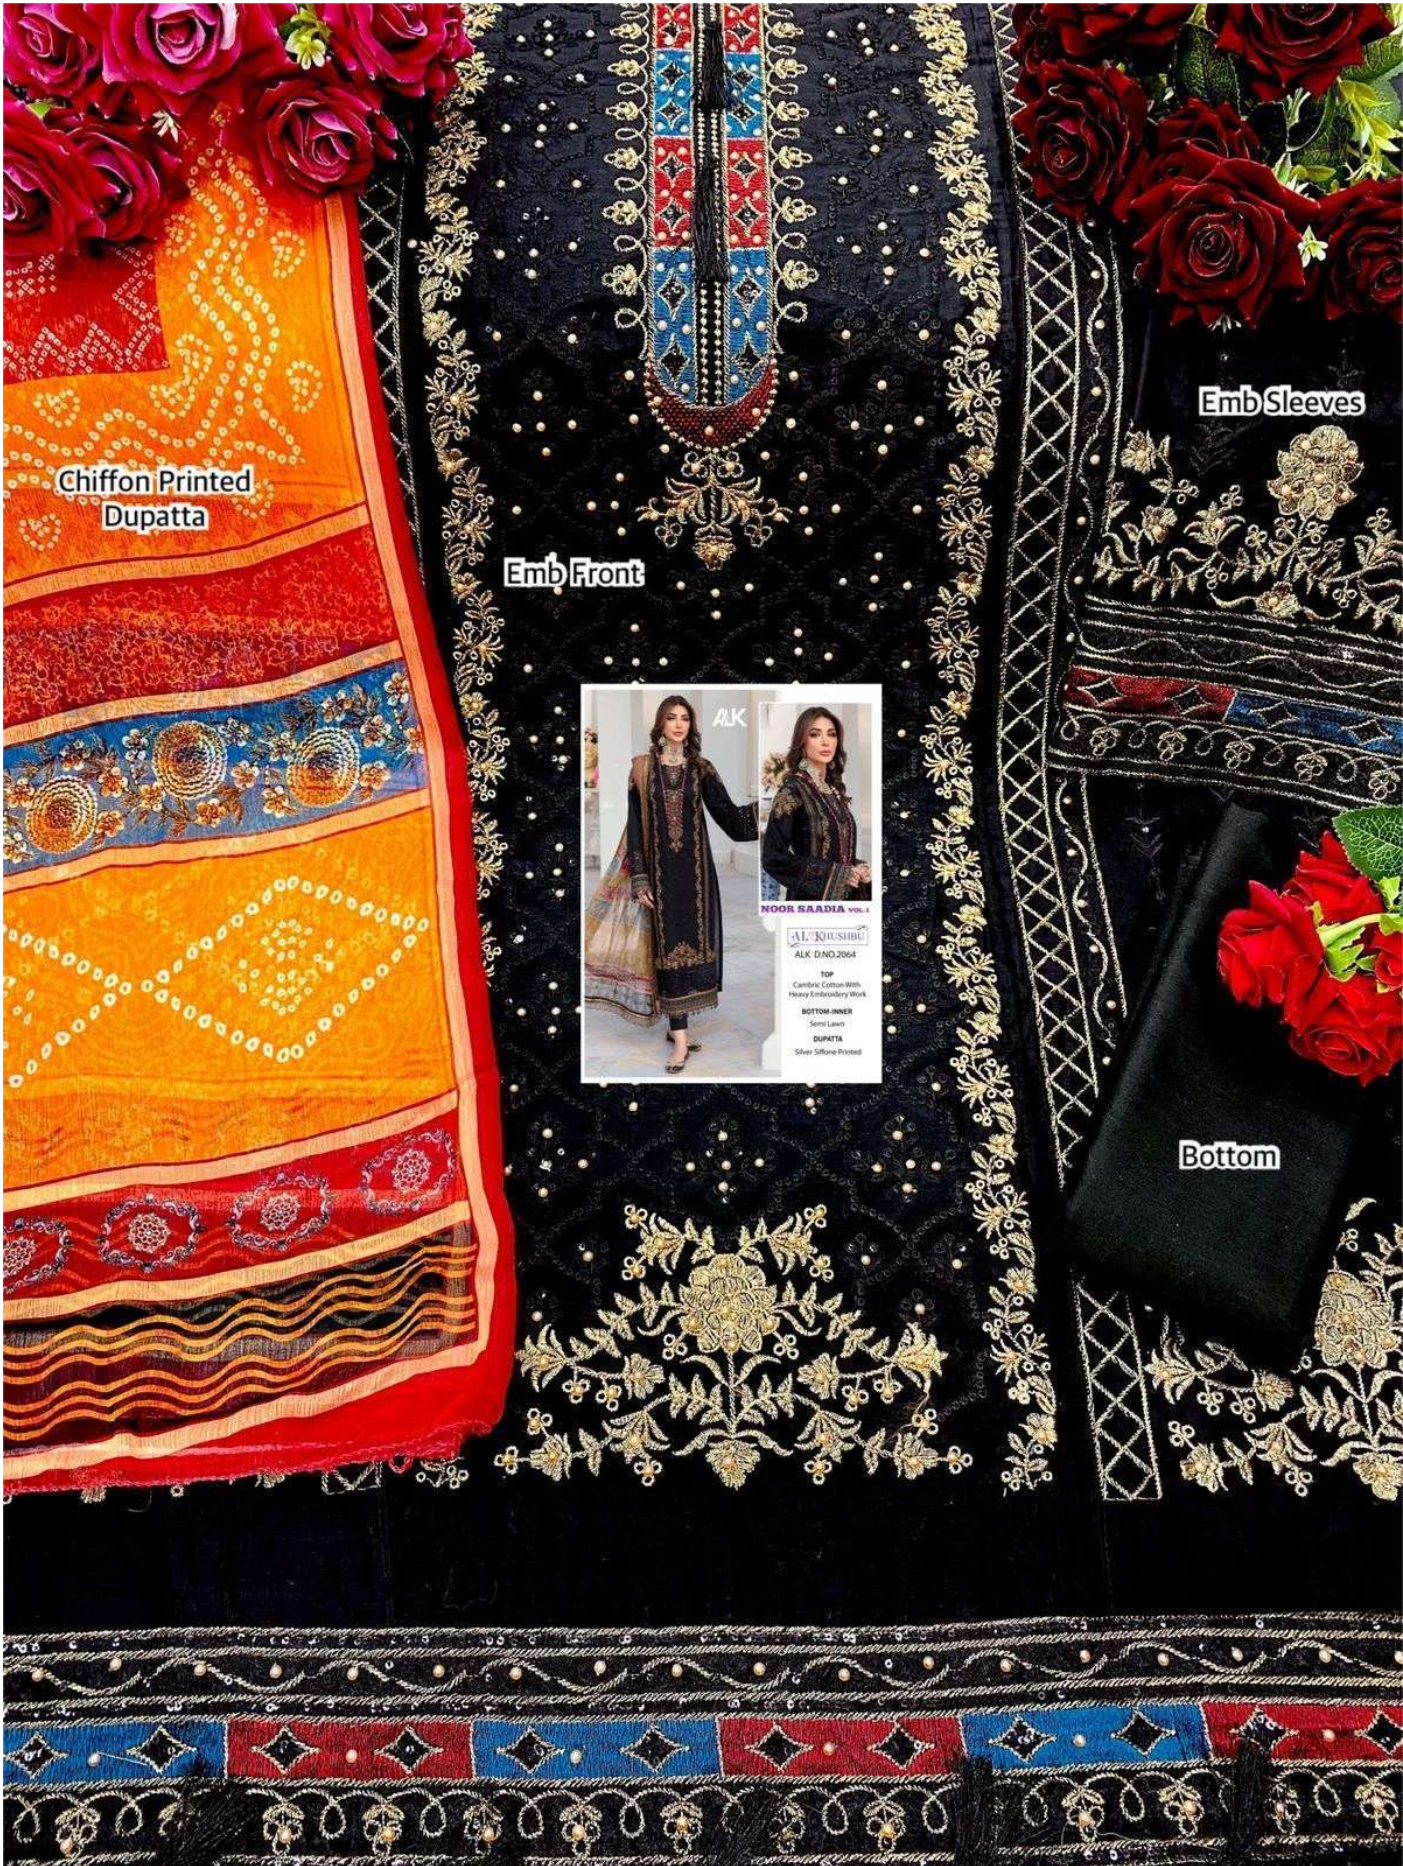

ALK

NOOR SAADIA VOL-1

AL KHUSHBU

ALK D.NO.2064

TOP

Cambric Cotton With
Heavy Embroidery Work

BOTTOM-INNER

Semi Lawn

DUPATTA

Silver Siffone Printed

Emb Sleeves

Chiffon Printed Dupatta

Emb Front

Bottom

ALK

NOOR SAADIA VOL-1

AL KHUSHBU

ALK D.NO.2064

TOP

Cambric Cotton With
Heavy Embroidery Work

BOTTOM-INNER

Semi Lawn

DUPATTA

Silver Siffone Printed