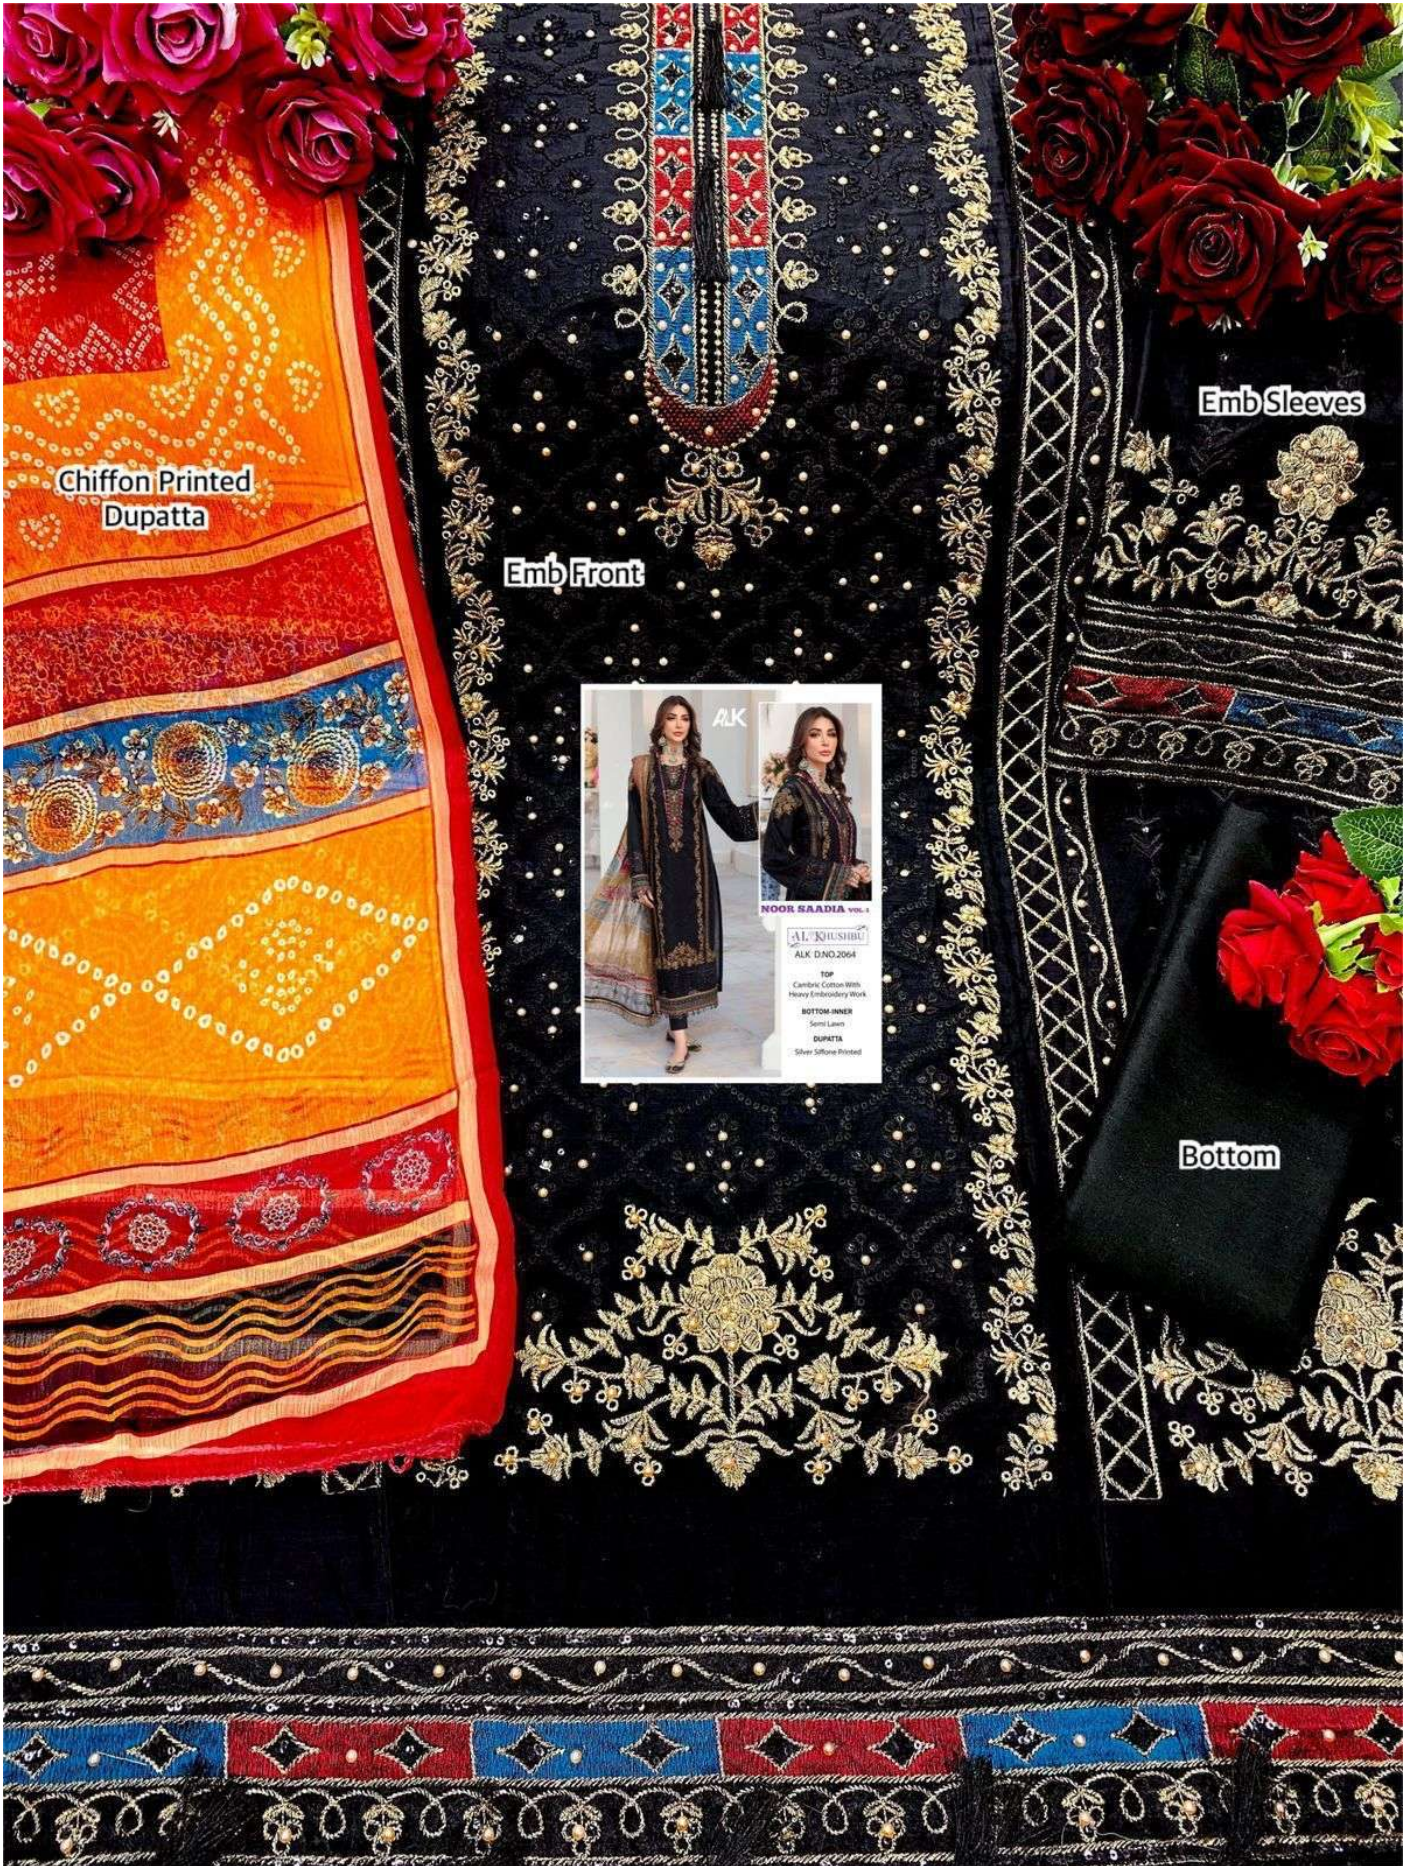

ALK

NOOR SAADIA VOL-1

AL KHUSHBU

ALK D.NO.2064

TOP

Cambric Cotton With
Heavy Embroidery Work

BOTTOM-INNER

Semi Lawn

DUPATTA

Silver Siffone Printed

Emb Sleeves

Chiffon Printed Dupatta

Emb Front

Bottom

NOOR SAADIA VOL-1

AL KHUSHBU

ALK D.NO.2064

TOP

Cambric Cotton With
Heavy Embroidery Work

BOTTOM-INNER

Semi Lawn

DUPATTA

Silver Siffone Printed