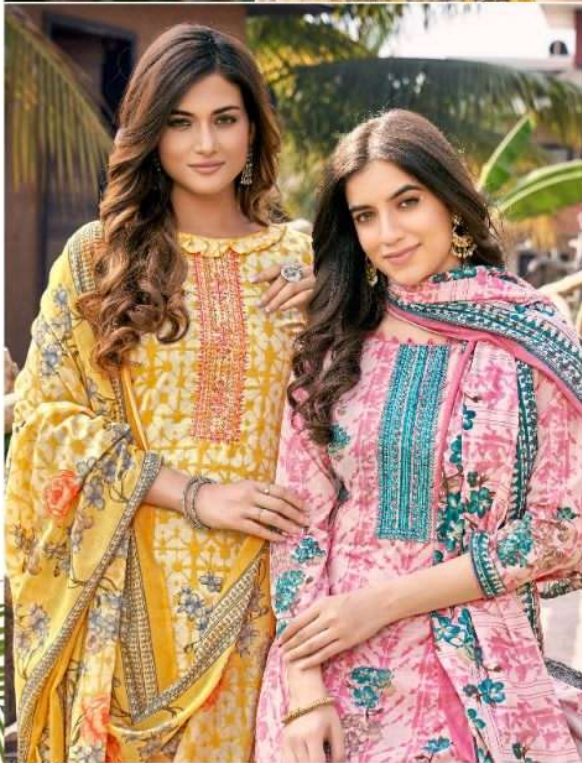

MYSTERIES

of the sands

MANY HAVE TROD ALONG
THE PATH OF NO SOLACE
AND COMFORT TO SEEK
ANOINTMENT IN HER
PRESENCE. AND AS THEY
STUMBLE, TIRED AND
LOST AND WITH NO
DESTINATION IN SIGHT,
THEIR HELPLESS SOULS
SPOT HER, IN HER TRUE
GLORY. AND IN HER
BEAUTY, THEY DISCOVER
SALVATION.

MYSTERIES

AK
AL KARAM™
LAWN COLLECTION

1005

AK
AL KARAMTM
LAWN COLLECTION

1004

BRIGHTENING

the
NIGHT
sky

THOSE WHO'VE BEHELD HER HAVE NEVER KNOWN THE CONCEPT OF 'NIGHT'. TO THEM, EVERYDAY IS BRIGHT WITH HER FANTASTIC COLORS SWIRLING IN THE COOL DESERT BREEZE. SHE DISPELS DARKNESS IN THE MIND AND HEART WITH EVERY MOVE SHE MAKES.