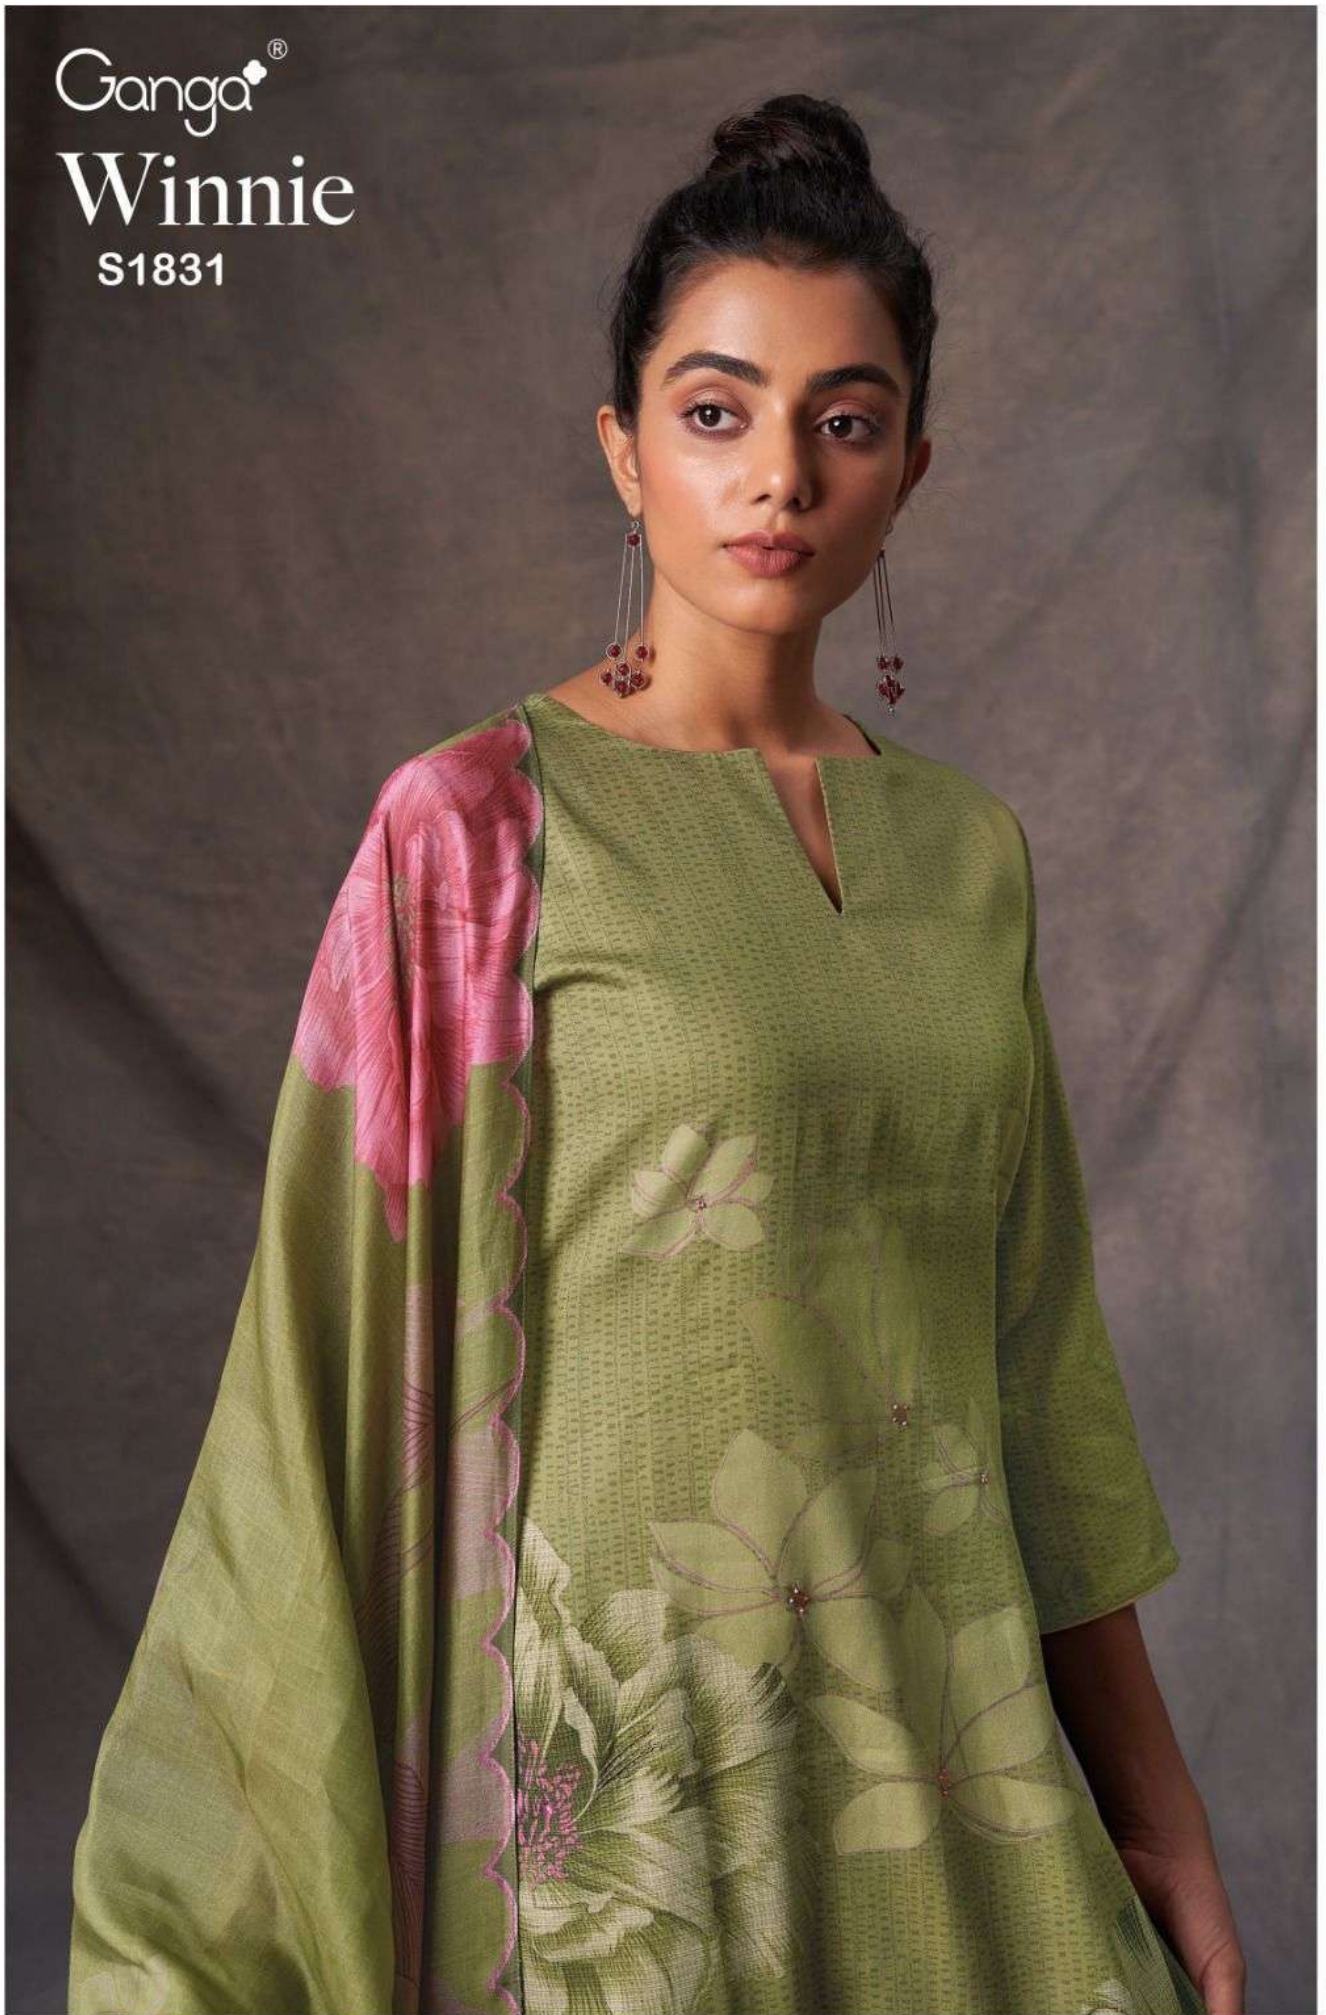

Ganga®

Winnie

S1831