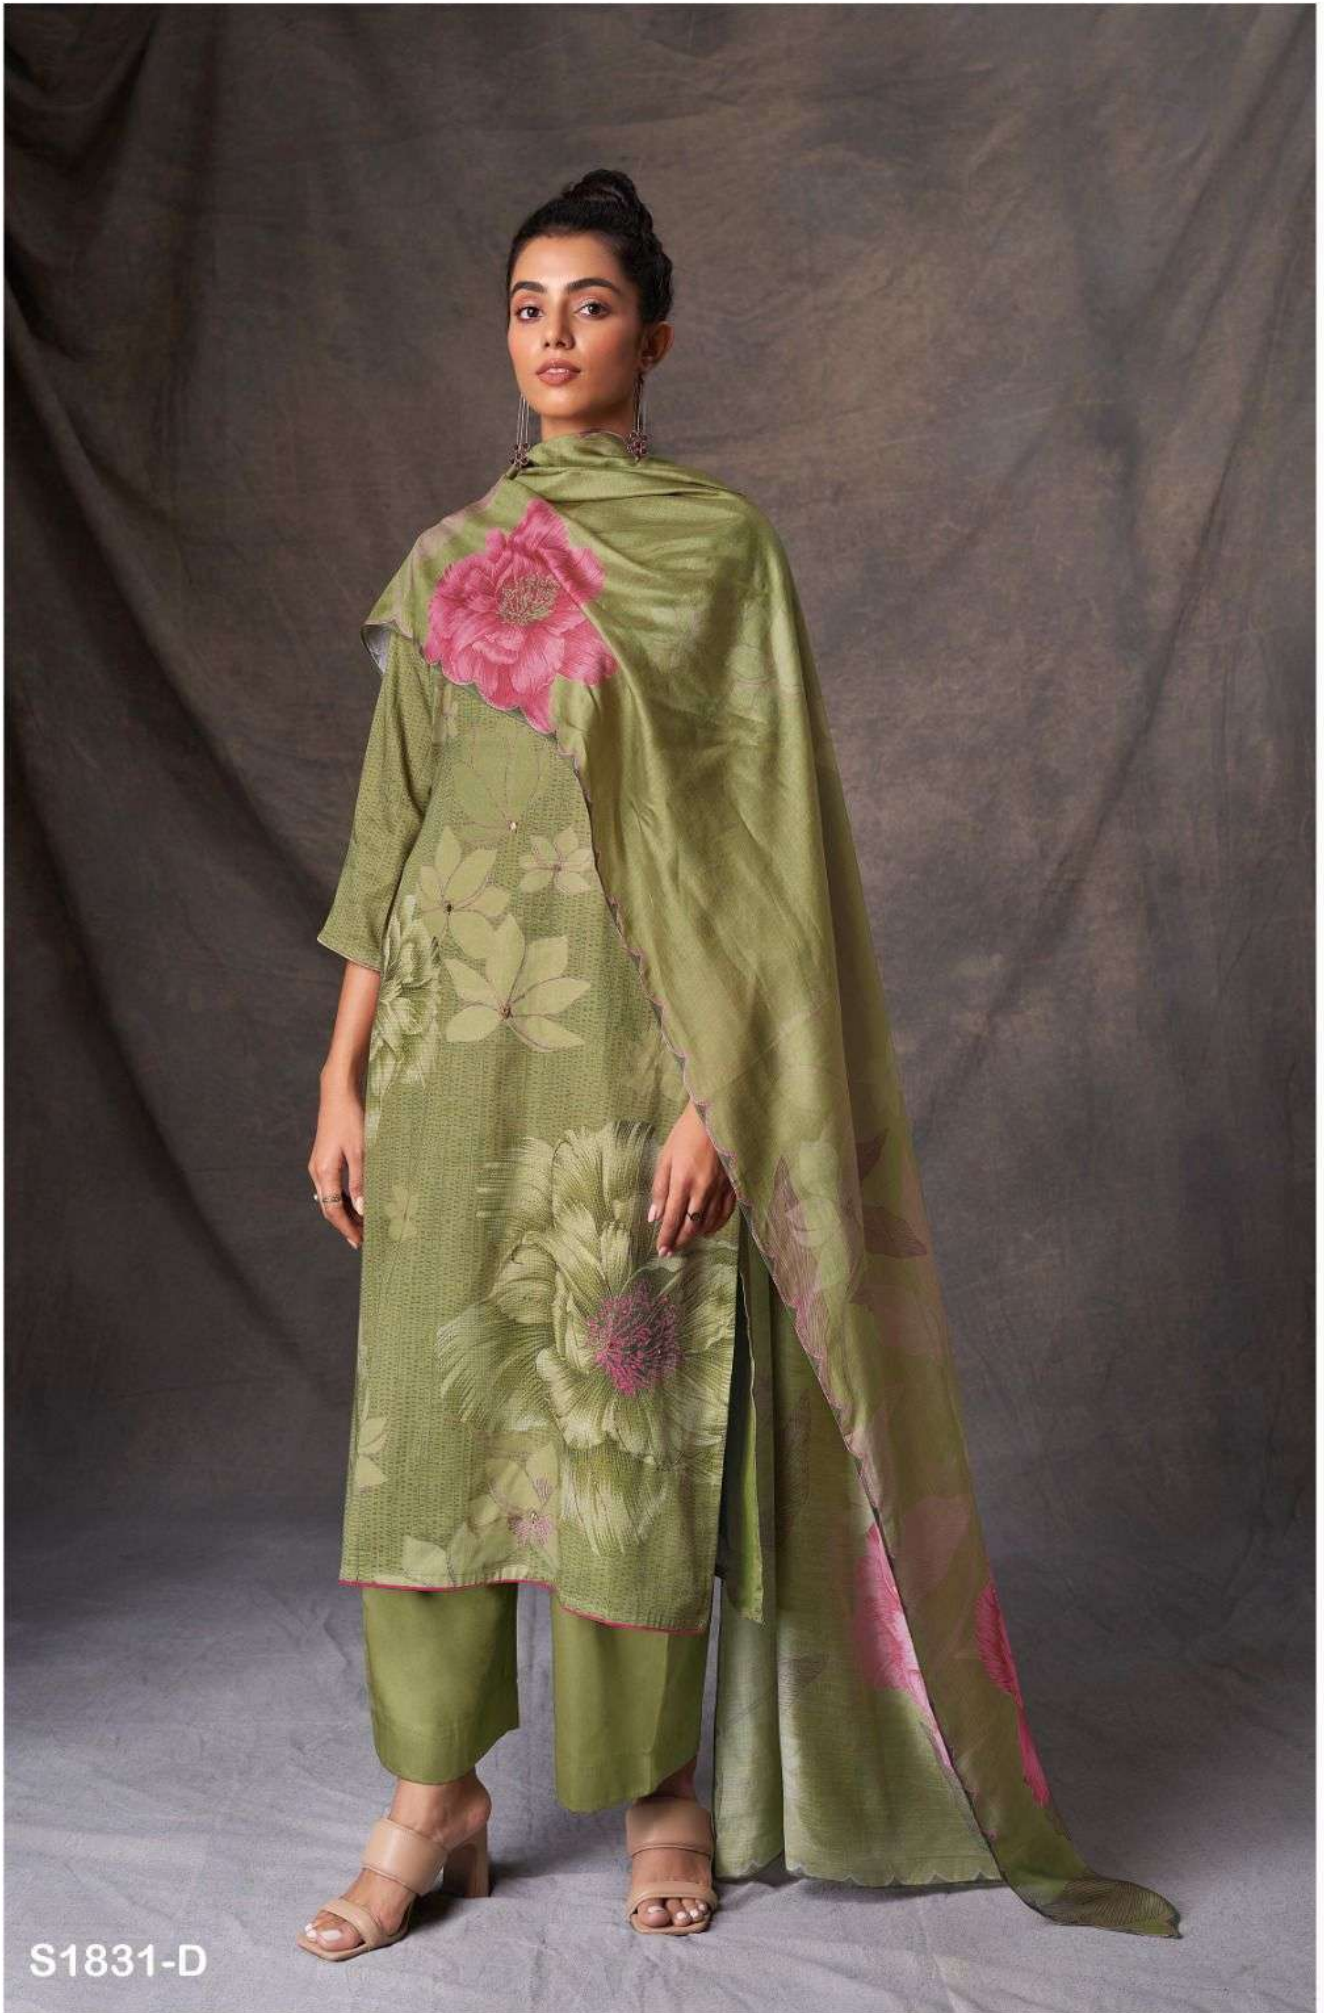

Ganga®

Winnie

S1831

S1831-D

S1831-A

S1831-B

S1831-C

S1831-D

Ganga®  
Winnie  
S1831- A/B/C/D

PRODUCT NAME	<b>WINNIE</b>
D.NO.	S1831
DESCRIPTION	<b>TOP</b> PREMIUM COTTON SILK PRINTED WITH HAND WORK AND SOLID BORDER  <b>BOTTOM</b> PREMIUM COTTON SILK SOLID COLOUR  <b>DUPATTA</b> FINEST BEMBERG LAWN PRINTED
HSN CODE	<b>520851</b>
WHOLESALE PRICE	<b>1760/- EACH+GST(EXTRA)</b>