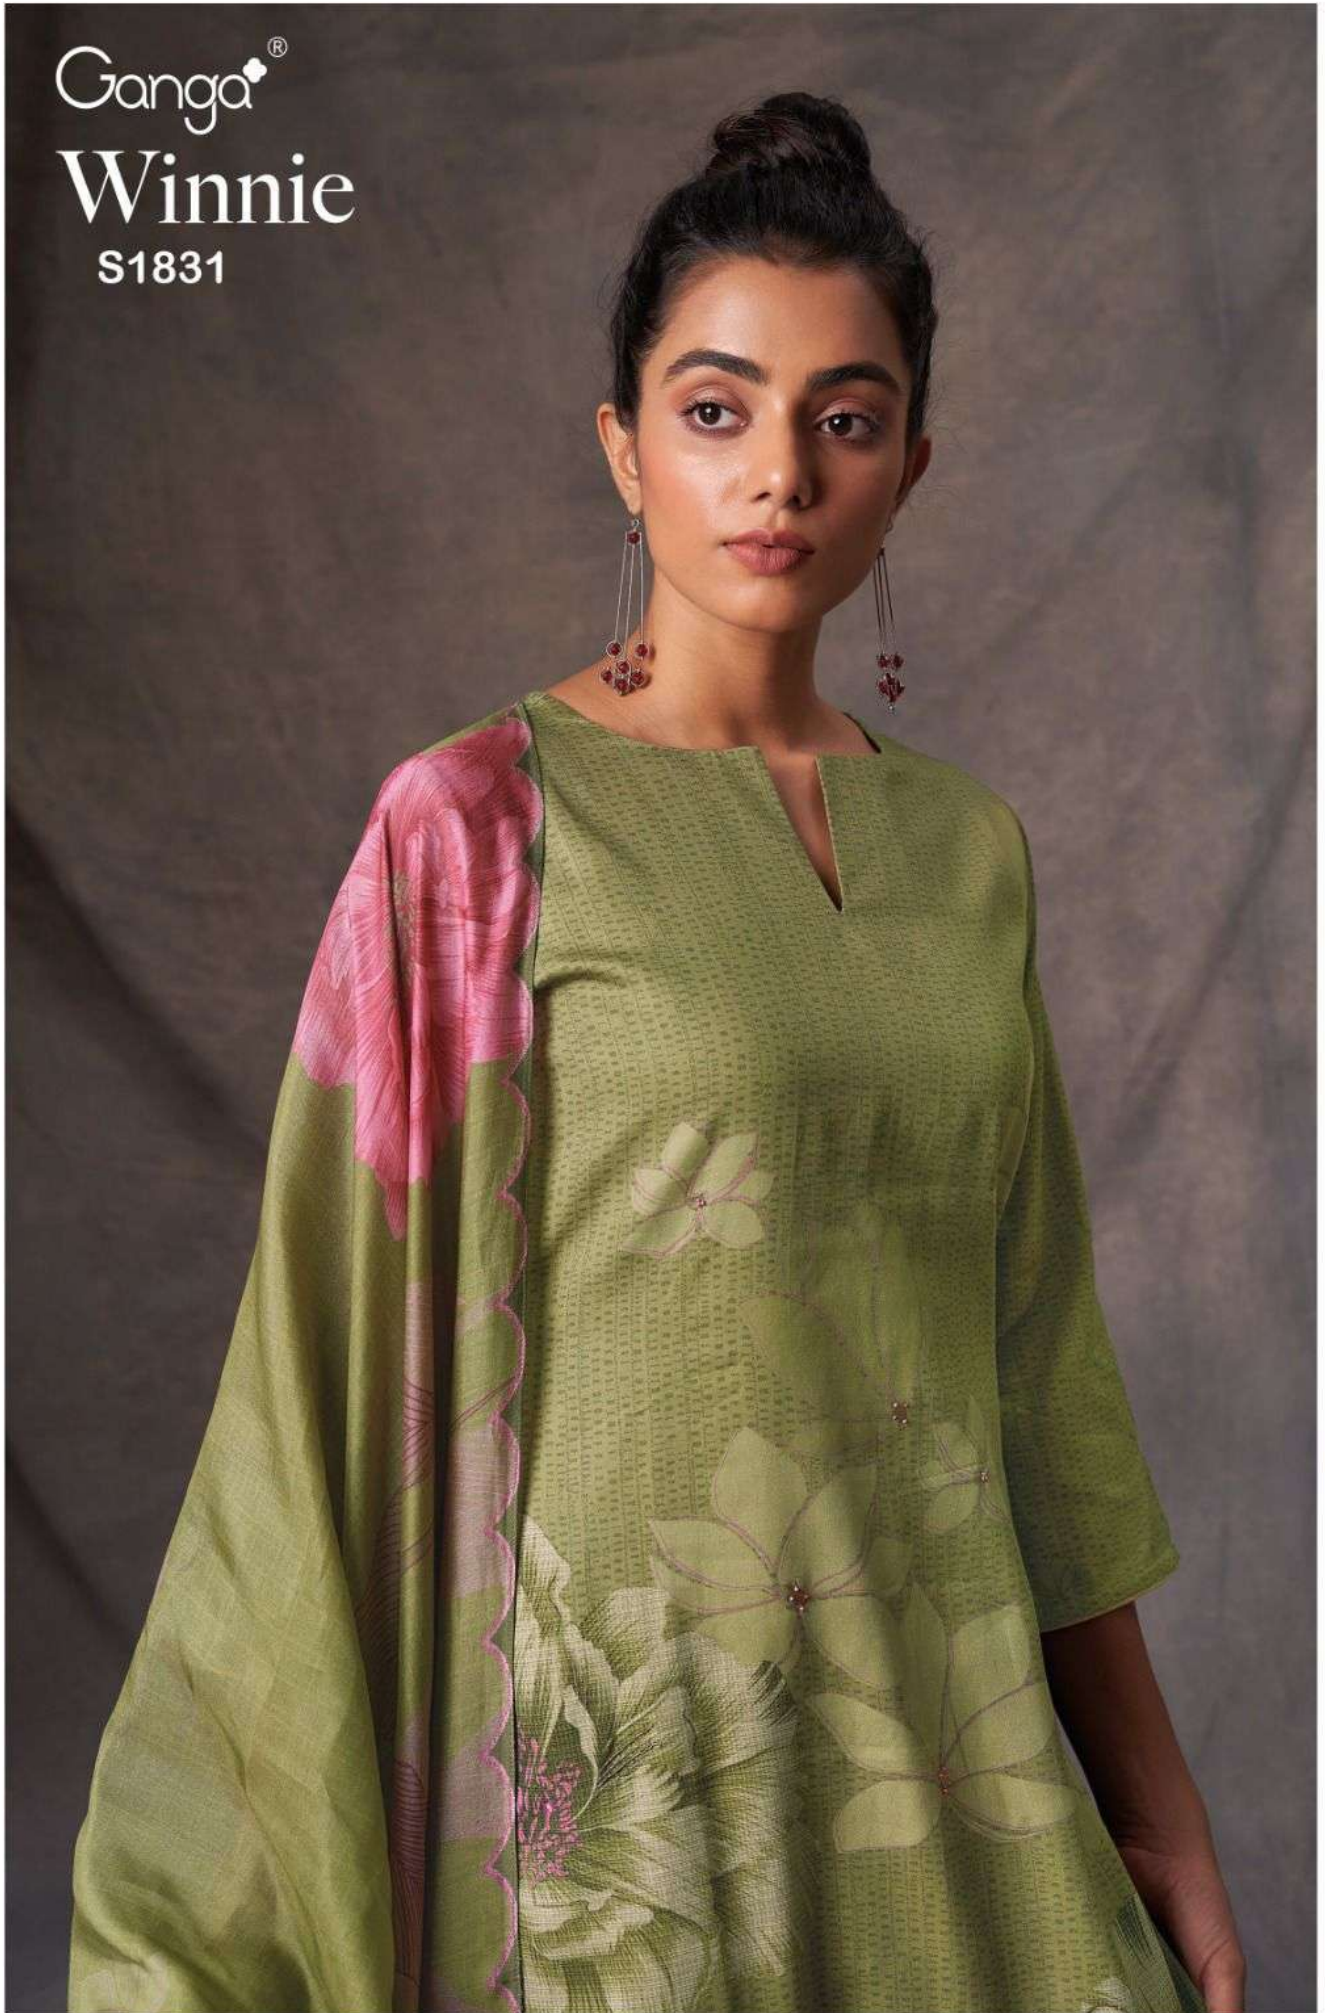

Ganga®

Winnie

S1831