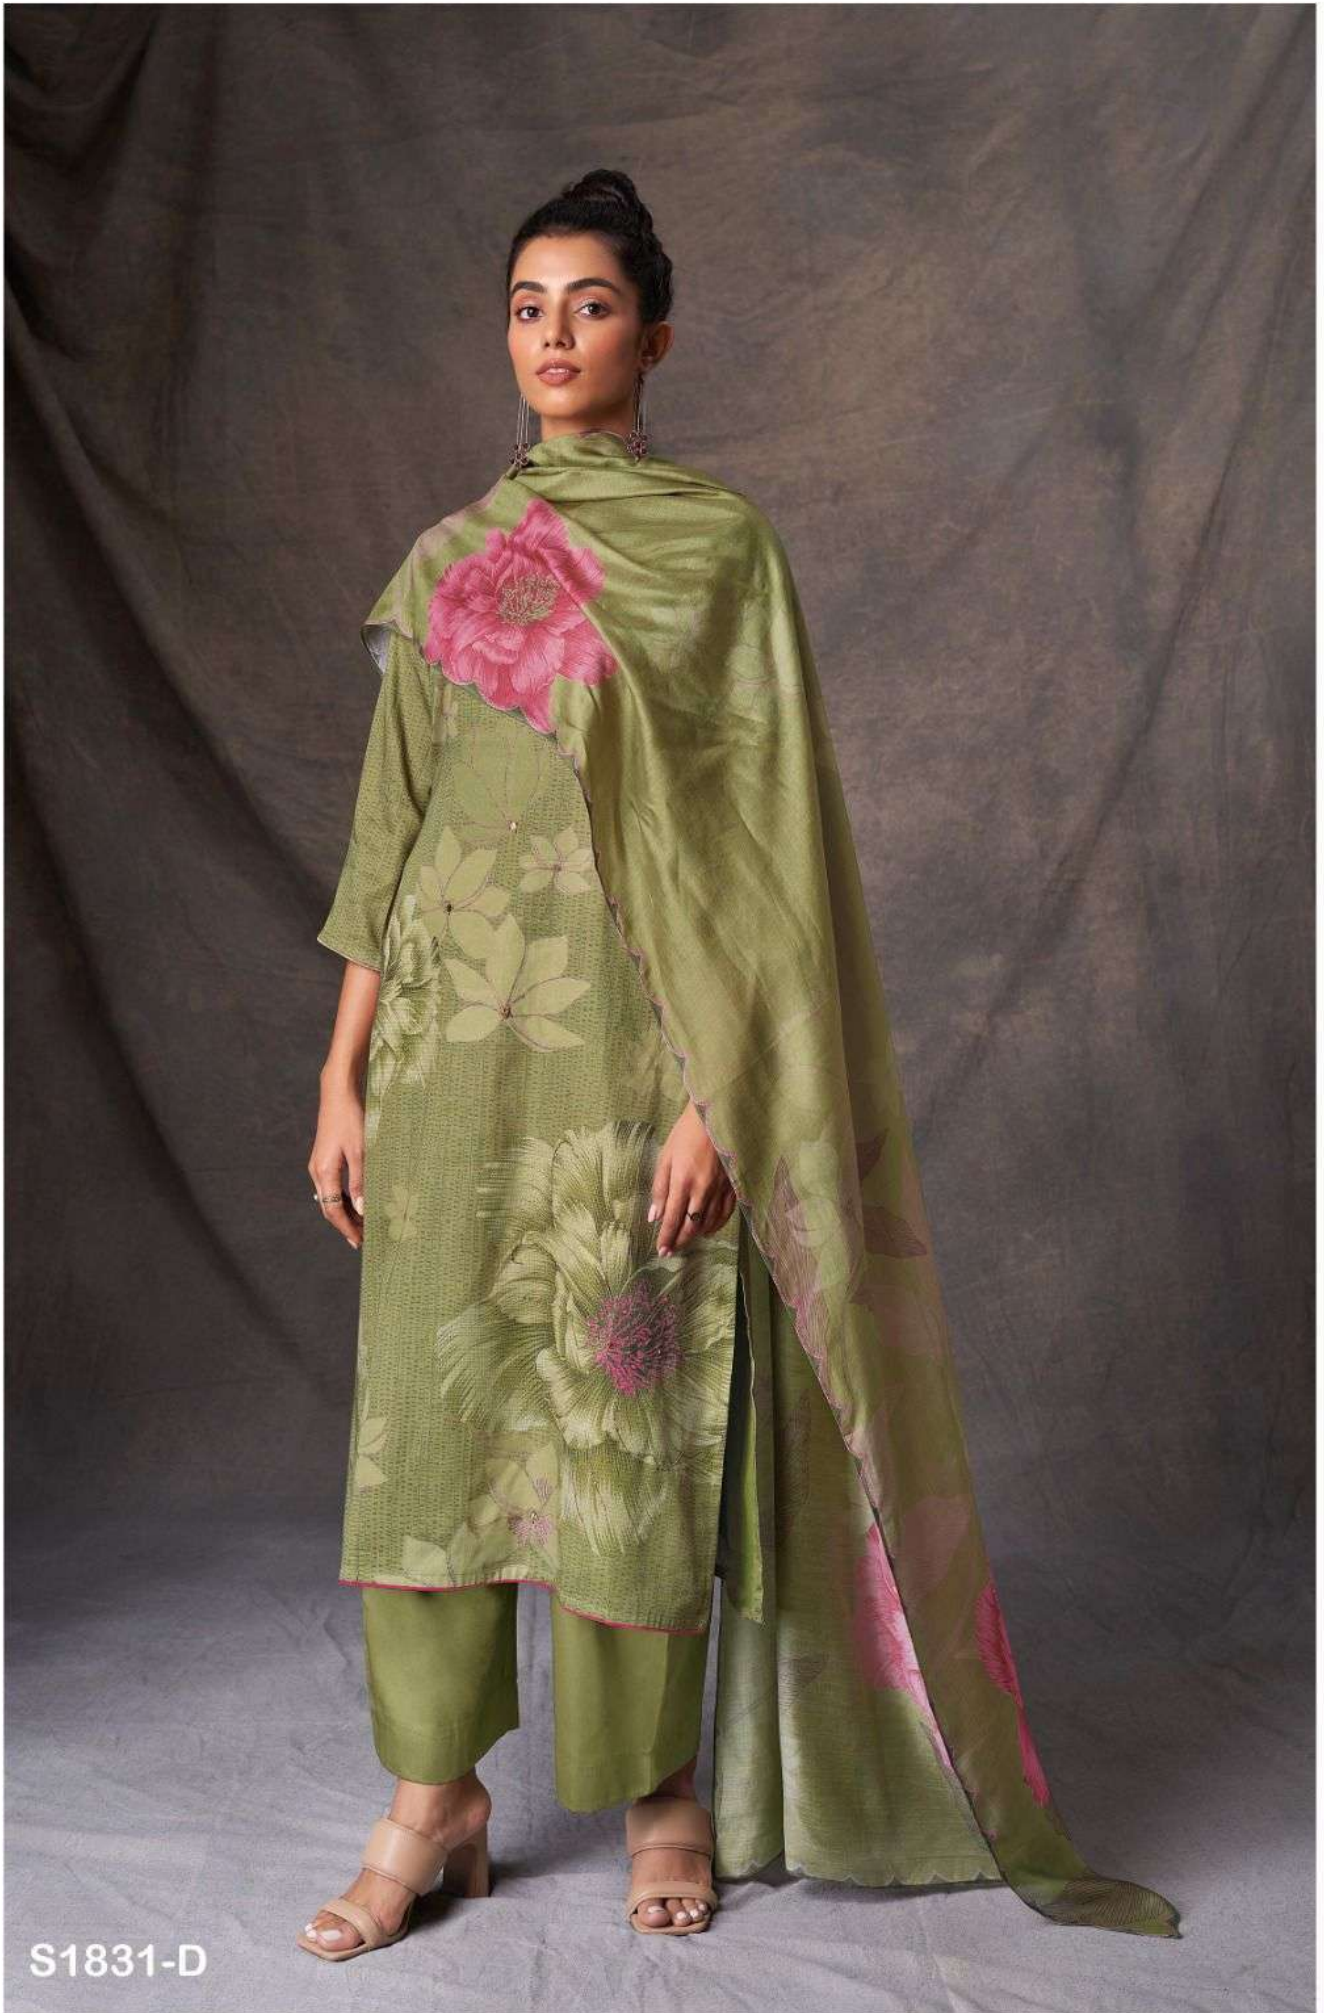

Ganga®

Winnie

S1831

S1831-D

S1831-A

S1831-B

S1831-C

S1831-D

Ganga®
Winnie
S1831- A/B/C/D

S1831-B

| | |
|-----------------|---|
| PRODUCT NAME | WINNIE |
| D.NO. | S1831 |
| DESCRIPTION | <p>TOP PREMIUM COTTON SILK PRINTED WITH HAND WORK AND SOLID BORDER</p> <p>BOTTOM PREMIUM COTTON SILK SOLID COLOUR</p> <p>DUPATTA FINEST BEMBERG LAWN PRINTED</p> |
| HSN CODE | 520851 |
| WHOLESALE PRICE | 1760/- EACH+GST(EXTRA) |