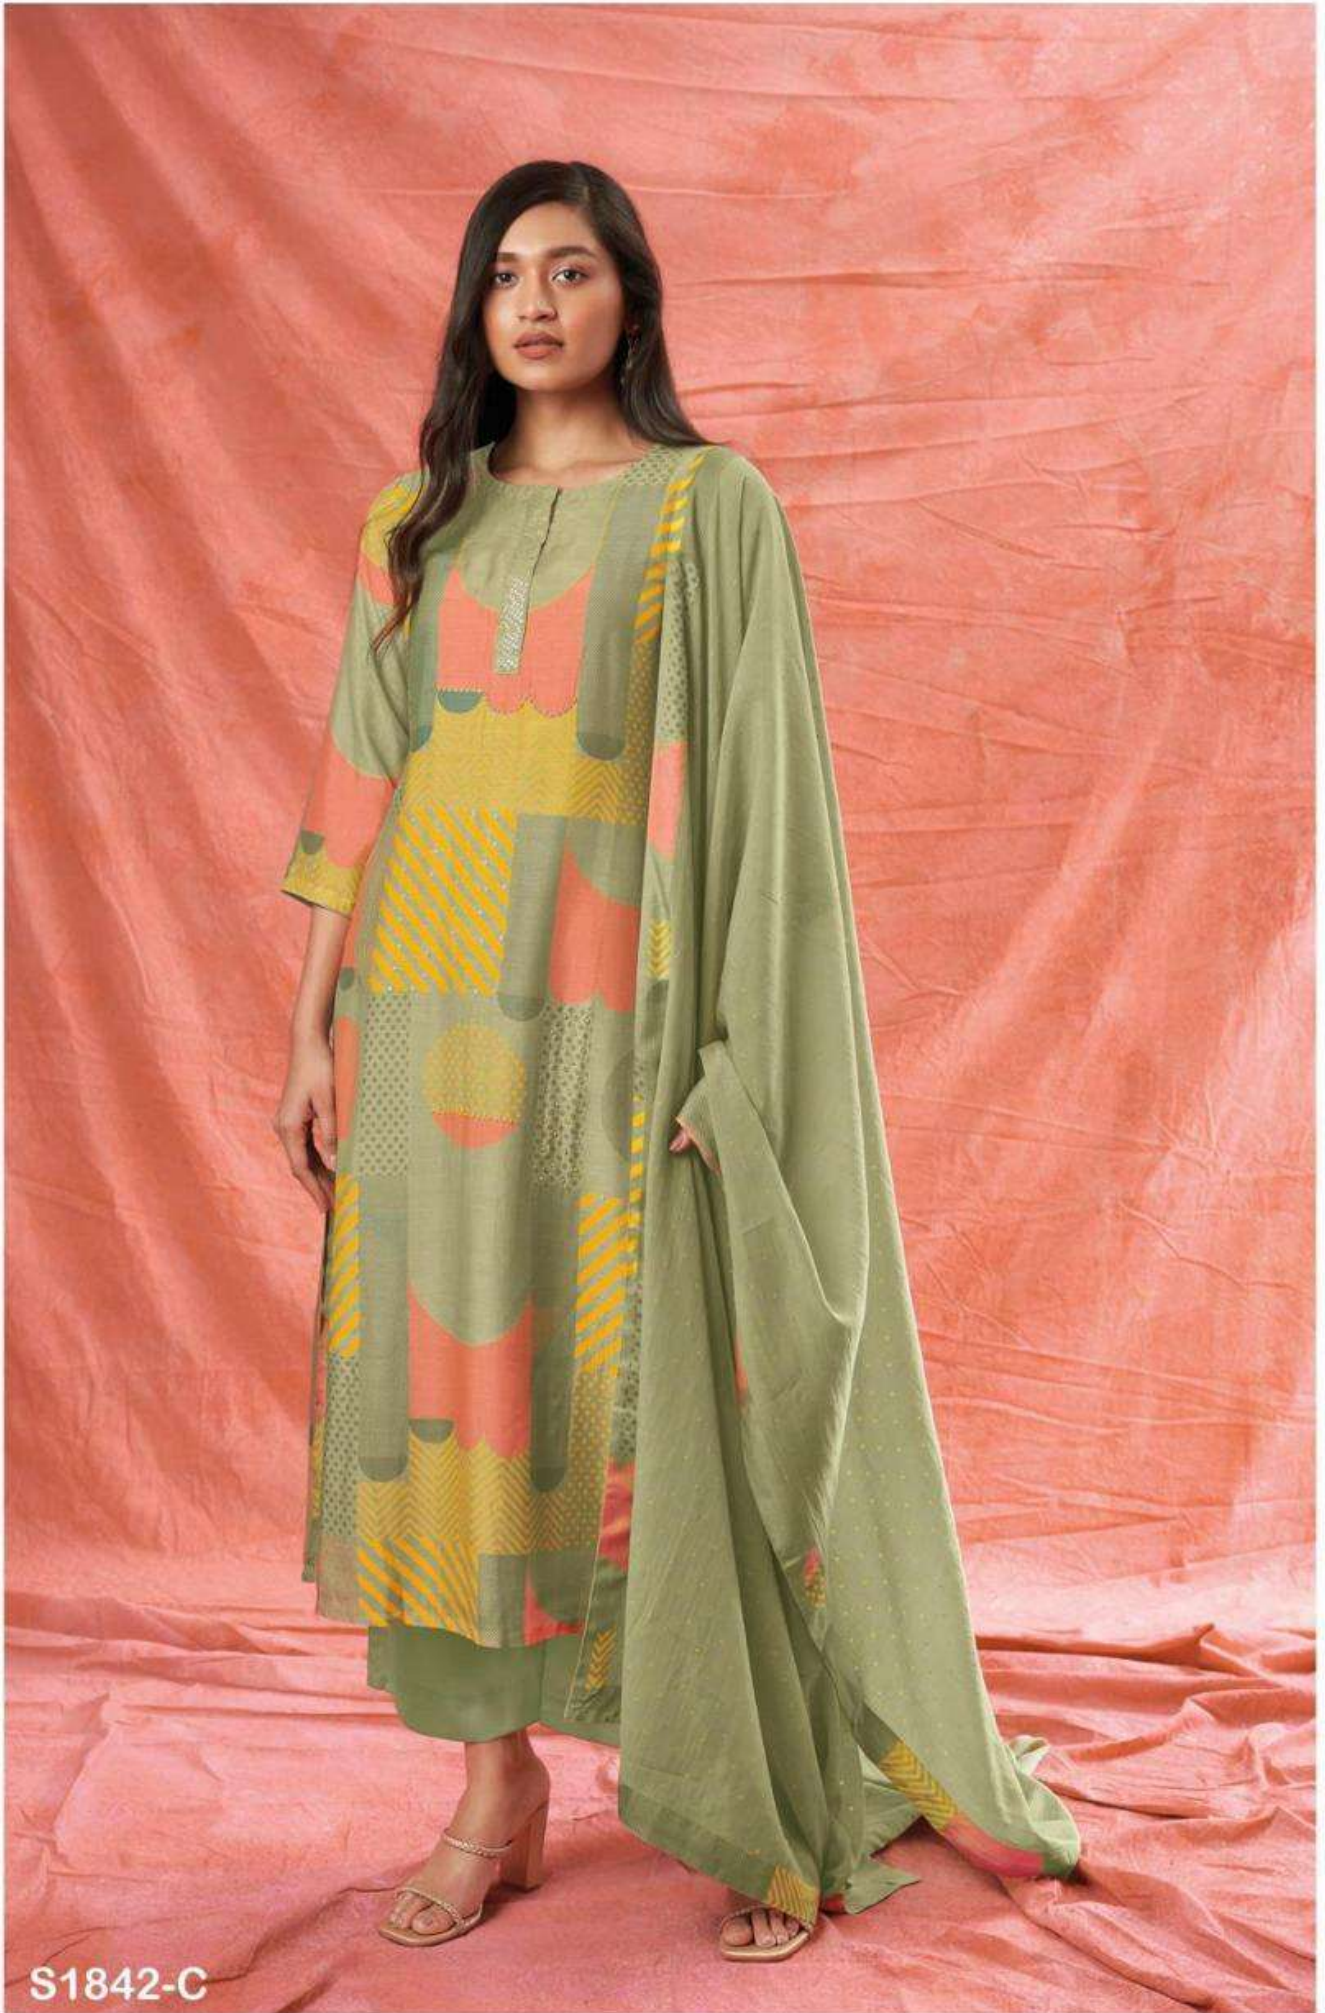

Ganga®

Harlow

S1842

S1842-B

S1842-C

S1842-D

S1842-A

S1842-B

S1842-C

S1842-D

Ganga®
Harlow
S1842- A/B/C/D

PRODUCT NAME	<i>HARLOW</i>
D.NO.	S1842
DESCRIPTION	TOP PREMIUM BEMBERG SILK PRINTED WITH HAND WORK BOTTOM PREMIUM COTTON SILK SOLID COLOUR DUPATTA FINEST VISCOSE SILK PRINTED WITH PRINTED FOUR SIDE BORDER
HSN CODE	540834
WHOLESALE PRICE	1940/- EACH+GST(EXTRA)