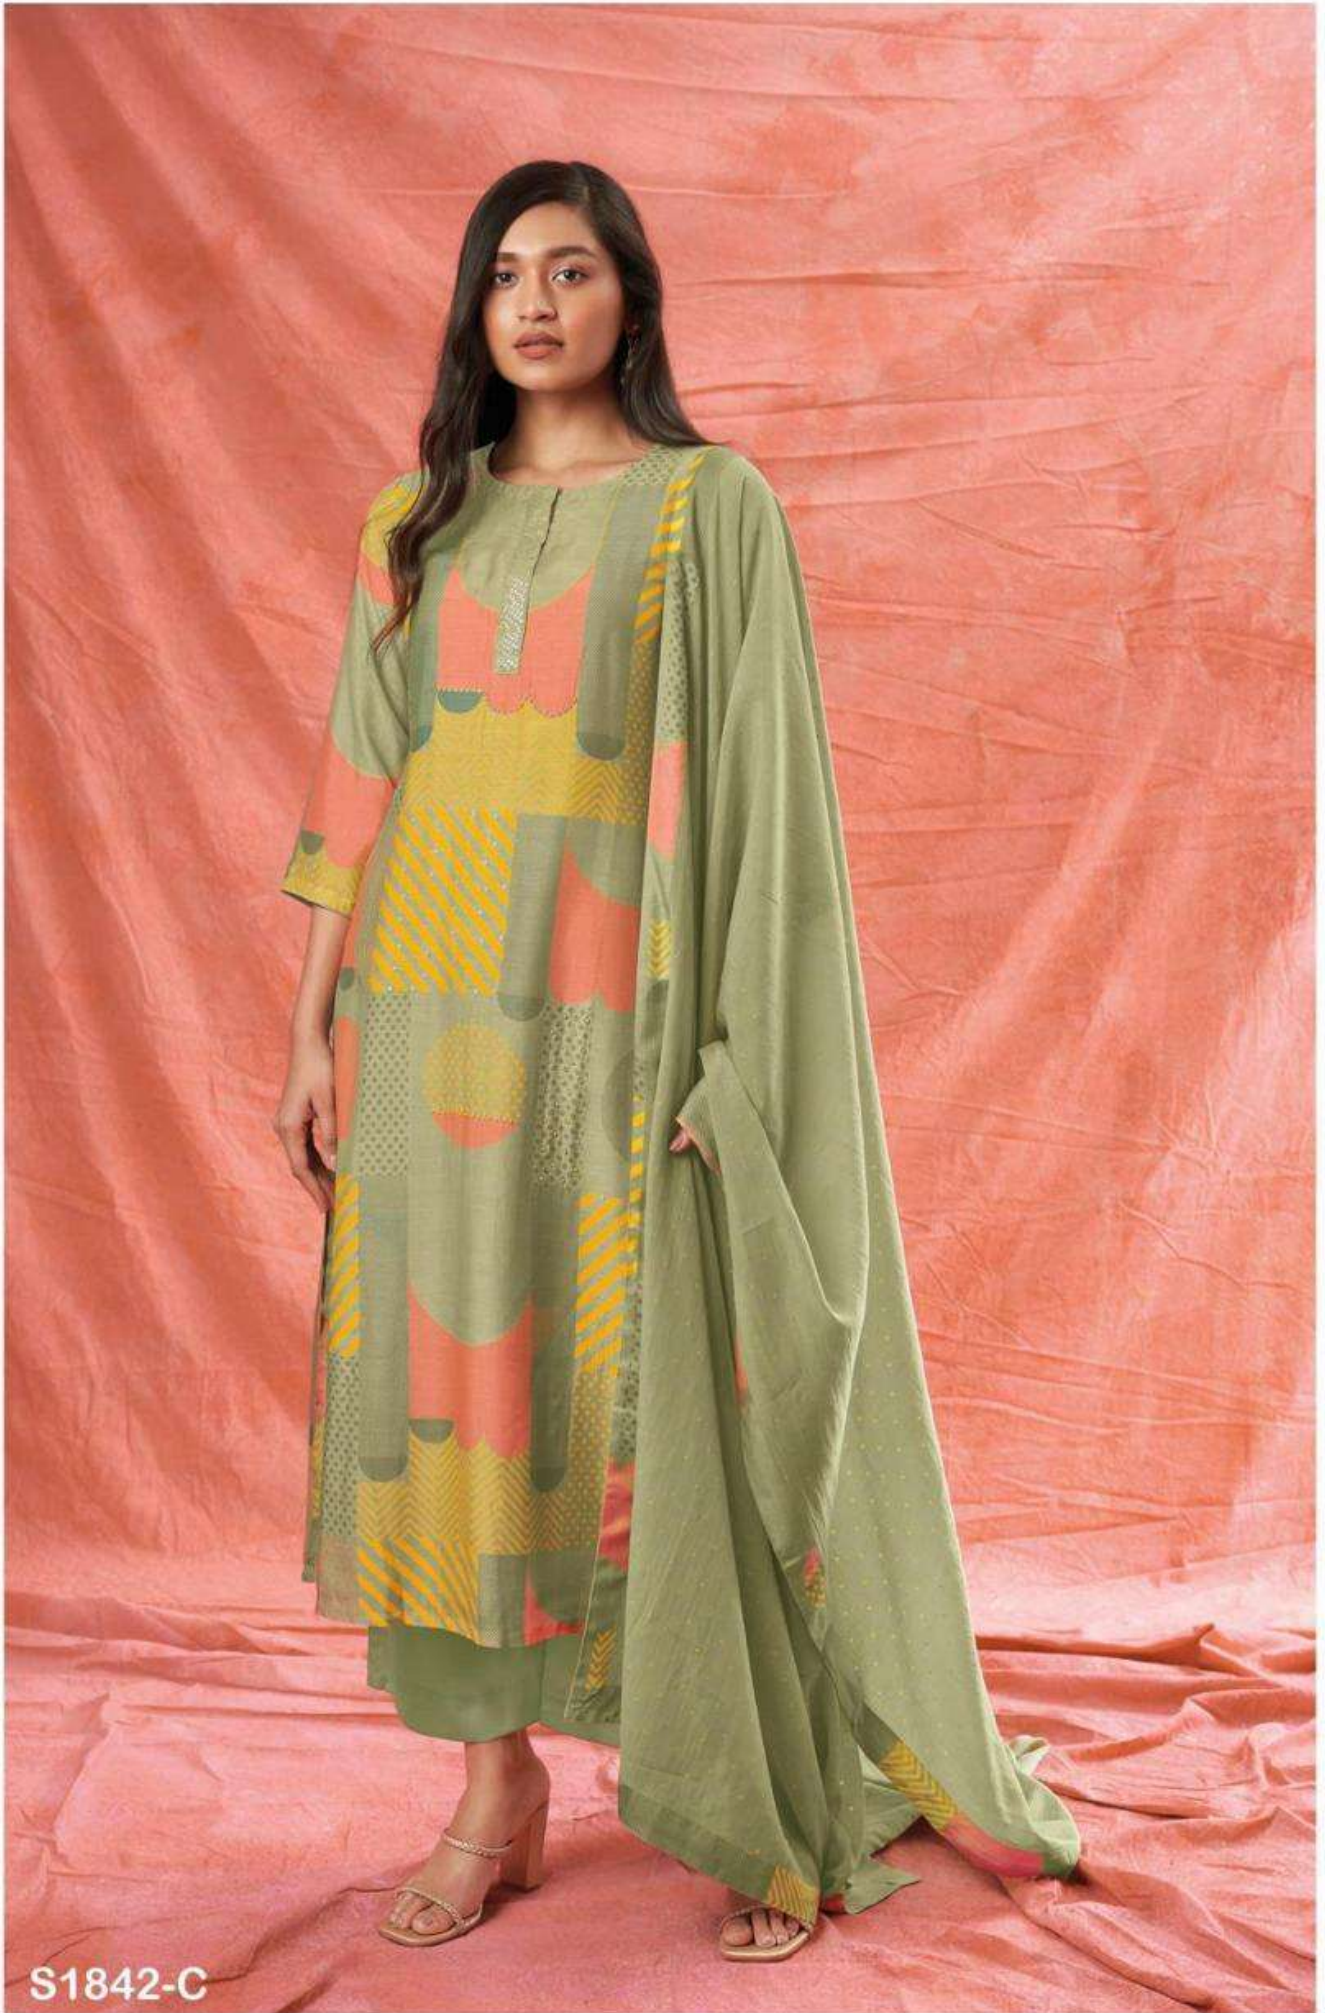

Ganga®

Harlow

S1842

S1842-B

S1842-C

S1842-D

S1842-A

S1842-B

S1842-C

S1842-D

Ganga®
Harlow
S1842- A/B/C/D

PRODUCT NAME	<i>HARLOW</i>
D.NO.	S1842
DESCRIPTION	<p>TOP PREMIUM BEMBERG SILK PRINTED WITH HAND WORK</p> <p>BOTTOM PREMIUM COTTON SILK SOLID COLOUR</p> <p>DUPATTA FINEST VISCOSE SILK PRINTED WITH PRINTED FOUR SIDE BORDER</p>
HSN CODE	540834
WHOLESALE PRICE	1940/- EACH+GST(EXTRA)