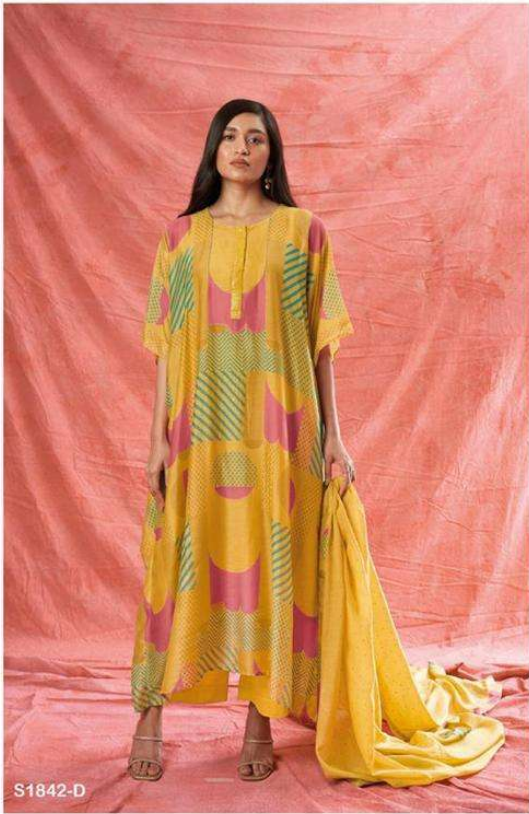

Ganga®

Harlow

S1842

S1842-B

S1842-C

S1842-D

S1842-A

S1842-B

S1842-C

S1842-D

Ganga®
Harlow
S1842- A/B/C/D

PRODUCT NAME	<i>HARLOW</i>
D.NO.	S1842
DESCRIPTION	<p>TOP PREMIUM BEMBERG SILK PRINTED WITH HAND WORK</p> <p>BOTTOM PREMIUM COTTON SILK SOLID COLOUR</p> <p>DUPATTA FINEST VISCOSE SILK PRINTED WITH PRINTED FOUR SIDE BORDER</p>
HSN CODE	540834
WHOLESALE PRICE	1940/- EACH+GST(EXTRA)