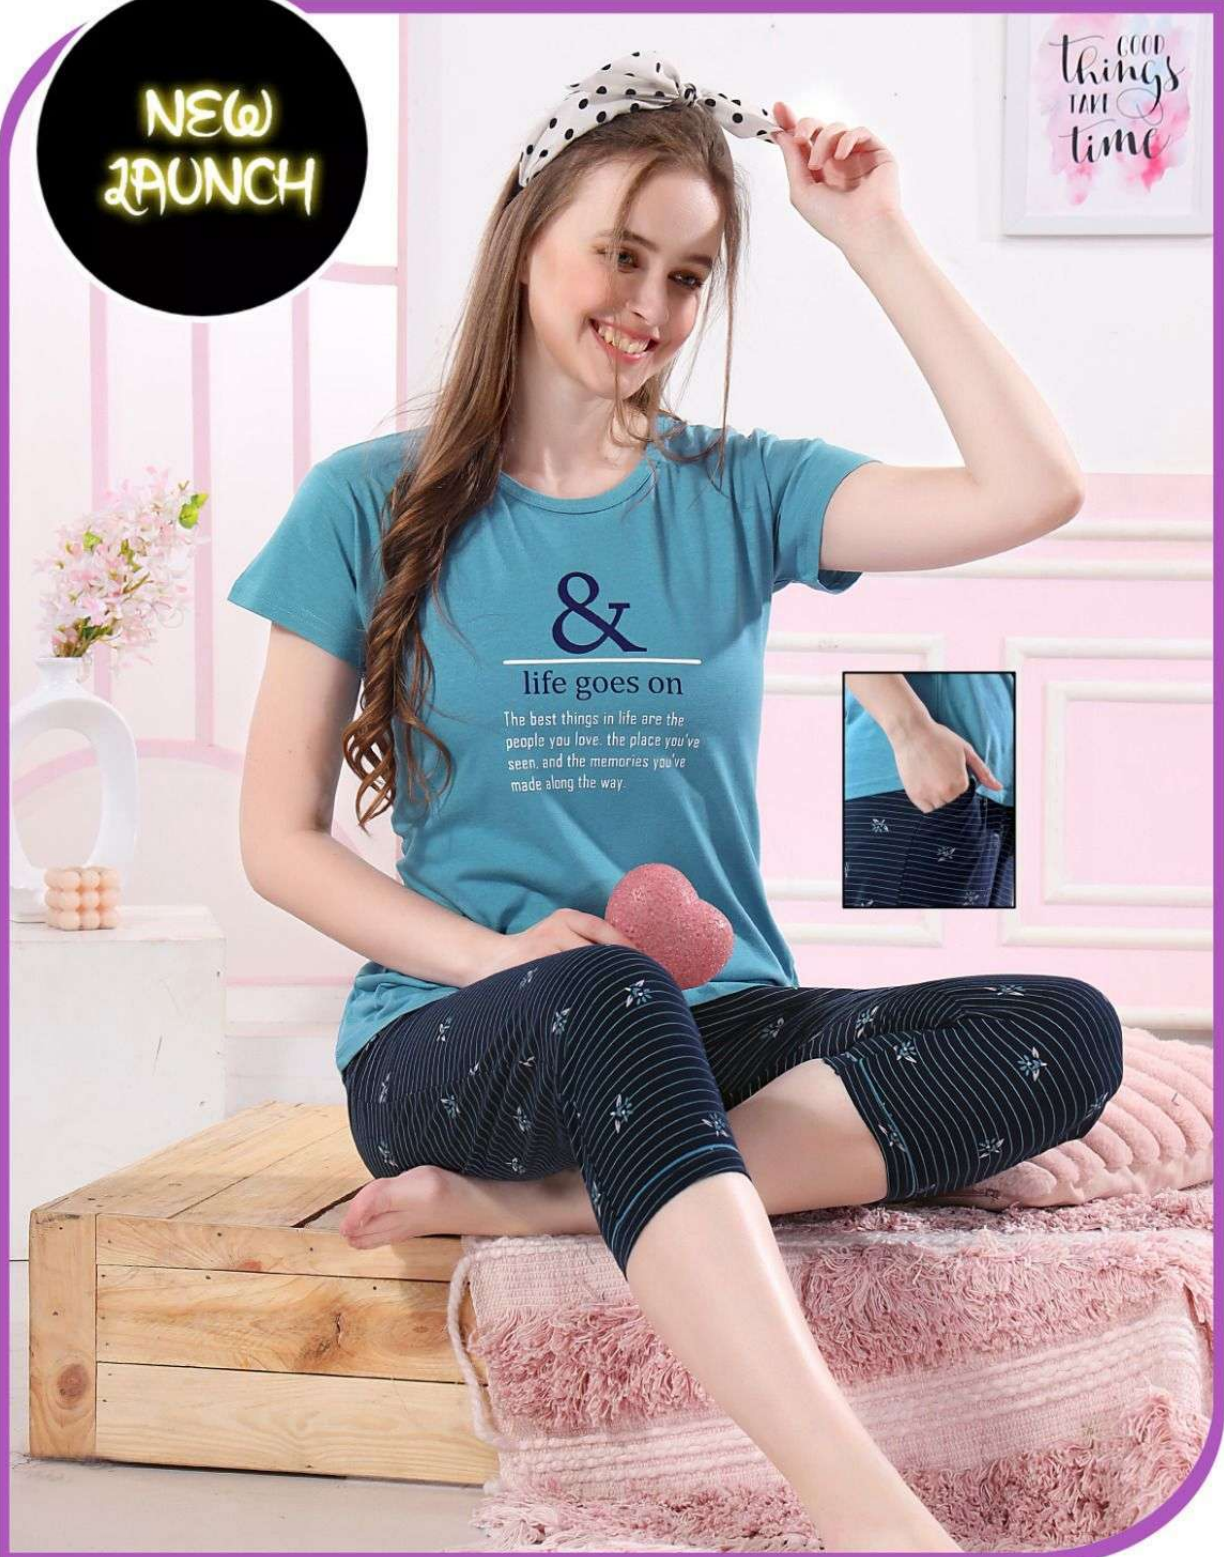

NEW
LAUNCH

6 PCS BAG

*Draw closer
to Him*

VOL-457

M	L	XL

NEW LAUNCH

Stylish and classy trends...

Sizes Available :

M	L	XL

|||STYLE IS MORE ABOUT BEING YOURSELF|||

Style No.7076

NEW
LAUNCH

6 PCS BAG

*Draw closer
to Him*

VOL-457

M	L	XL