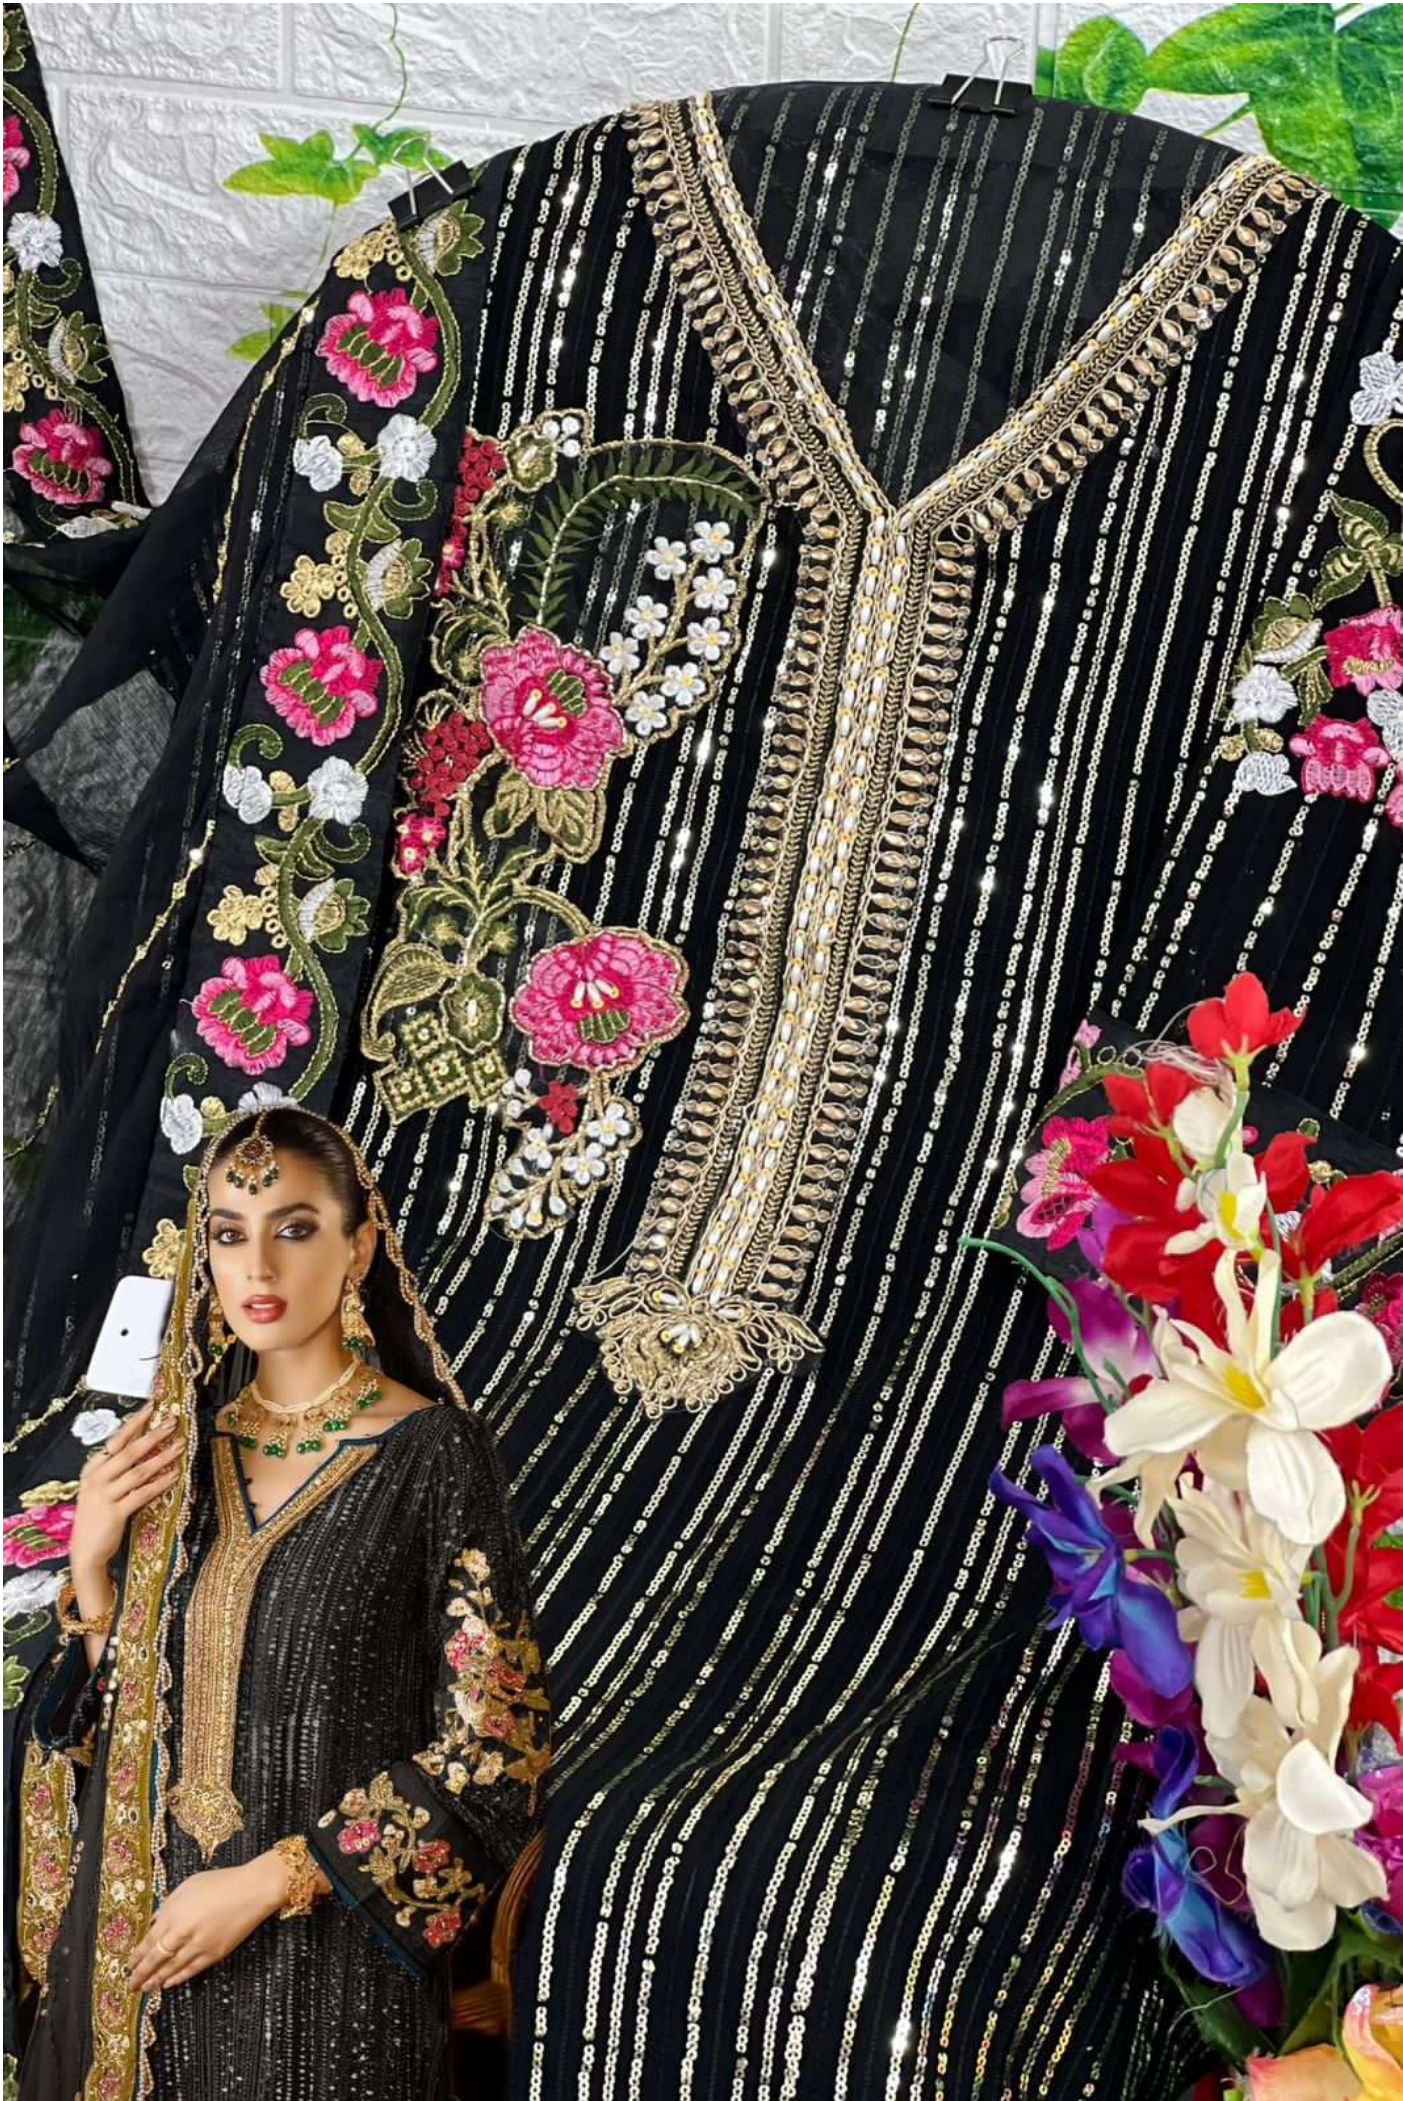

TOP:- FOX GEORGETTE  
DUPATTA:- NAZMEEN  
EMBROIDERED  
BOTTOM / INNER:- SANTOON

S-812

shree

shree

shree

TOP- FOX GEORGETTE  
DUPATTA- NAZMEEN  
EMBROIDERED  
BOTTOM / INNER- SANTOON

S-812

Shree FAB

Shree FAB

Shree FAB

TOP- FOX GEORGETTE  
DUPATTA- NAZREEN  
EMBROIDERED  
BOTTOM / INNER- SANTON

S-812-B

TOP:- FOX GEORGETTE  
DUPATTA:- NAZMEEN  
EMBROIDERED  
BOTTOM / INNER:- SANTOON

S-812