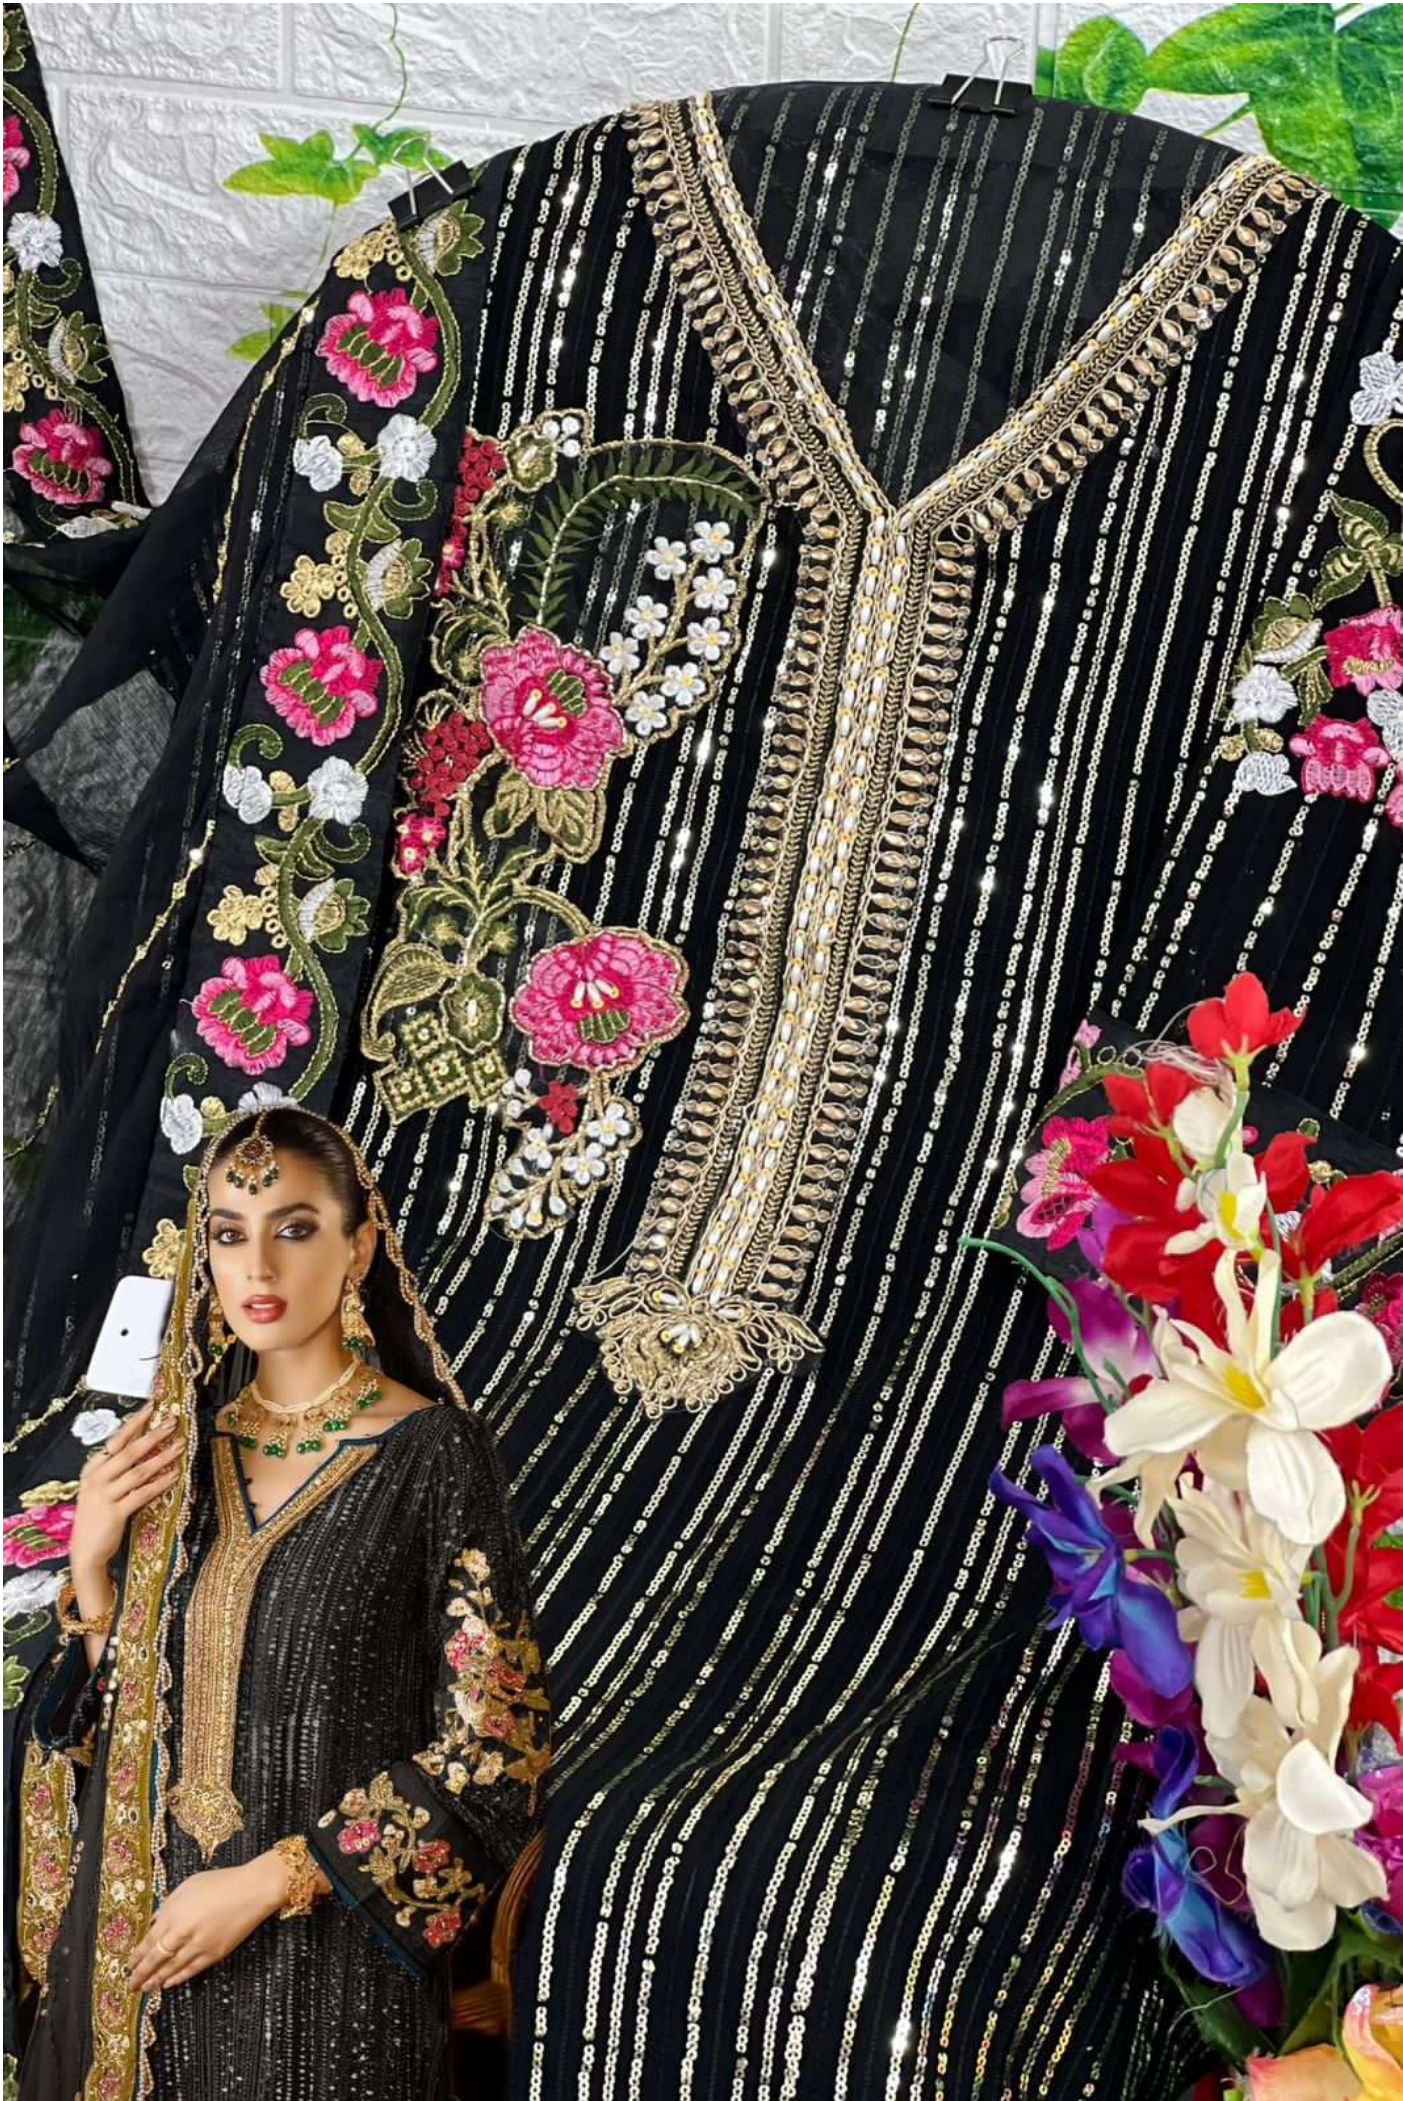

TOP:- FOX GEORGETTE
DUPATTA:- NAZMEEN
EMBROIDERED
BOTTOM / INNER:- SANTOON

S-812

Shree

Shree

Shree

TOP- FOX GEORGETTE
DUPATTA- NAZMEEN
EMBROIDERED
BOTTOM / INNER- SANTOON

S-812

Shree FAB

Shree FAB

Shree FAB

TOP- FOX GEORGETTE
DUPATTA- NAZREEN
EMBROIDERED
BOTTOM / INNER- SANTON

S-812-B

TOP:- FOX GEORGETTE
DUPATTA:- NAZMEEN
EMBROIDERED
BOTTOM / INNER:- SANTOON

S-812