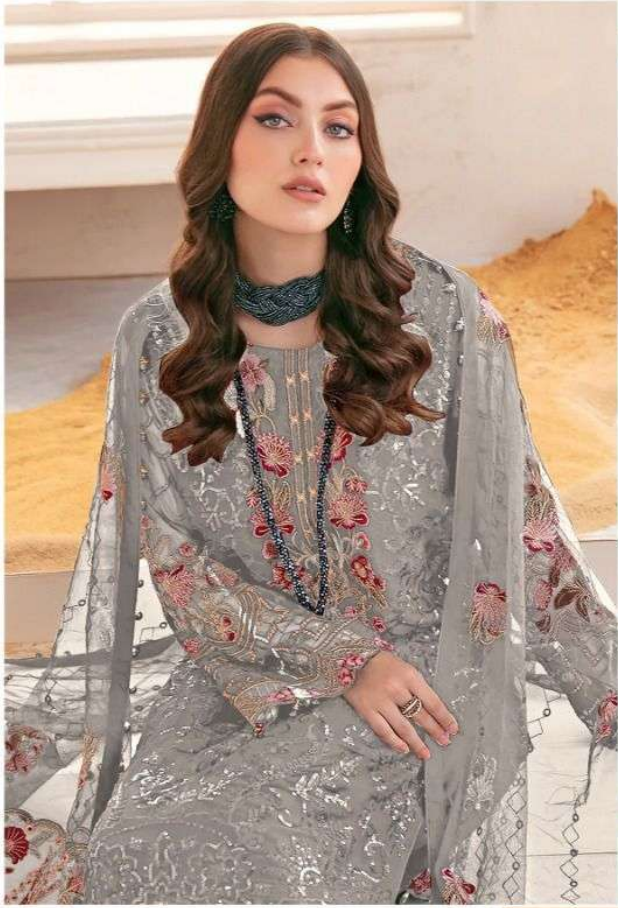

ALK[®]
AL KHUSHBU[®]

ALK D.No.3043-O

TOP

Fox Georgette
with Embroidery

BOTTOM-INNER

Dull santoon

DUPATTA

Nazmin with
Embroidery

ALK
AL KHUSHBU
3043-HIT DESIGNS

ALK D.No.3043-O
TOP
Fox Georgette
with Embroidery
BOTTOM-INNER
Dull santoon
DUPATTA
Nazmin with
Embroidery