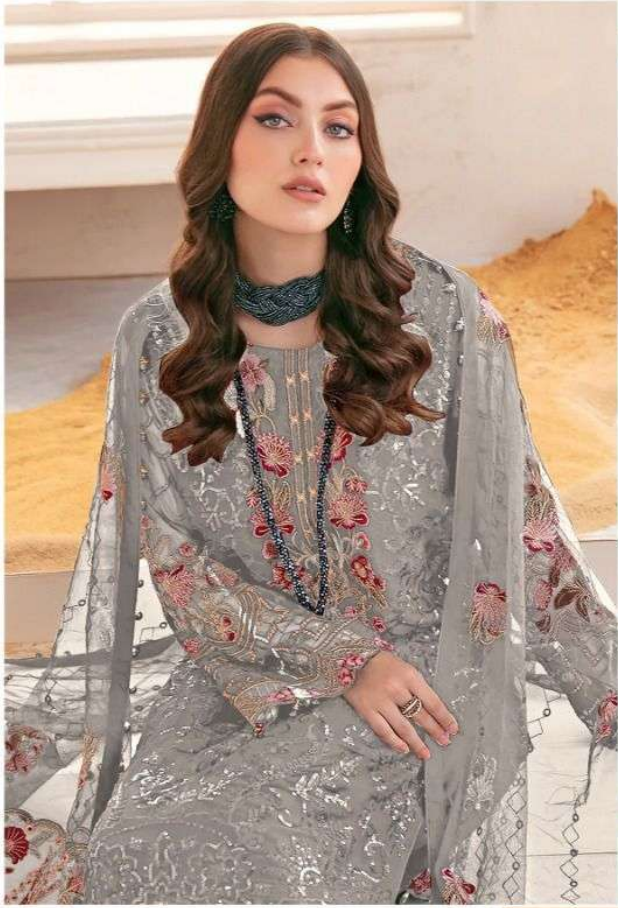

**ALK**<sup>®</sup>  
**AL KHUSHBU**<sup>®</sup>

**ALK D.No.3043-O**

**TOP**

Fox Georgette  
with Embroidery

**BOTTOM-INNER**

Dull santoon

**DUPATTA**

Nazmin with  
Embroidery

**ALK**  
AL KHUSHBU  
3043-HIT DESIGNS

**ALK D.No.3043-O**  
**TOP**  
Fox Georgette  
with Embroidery  
**BOTTOM-INNER**  
Dull santoon  
**DUPATTA**  
Nazmin with  
Embroidery