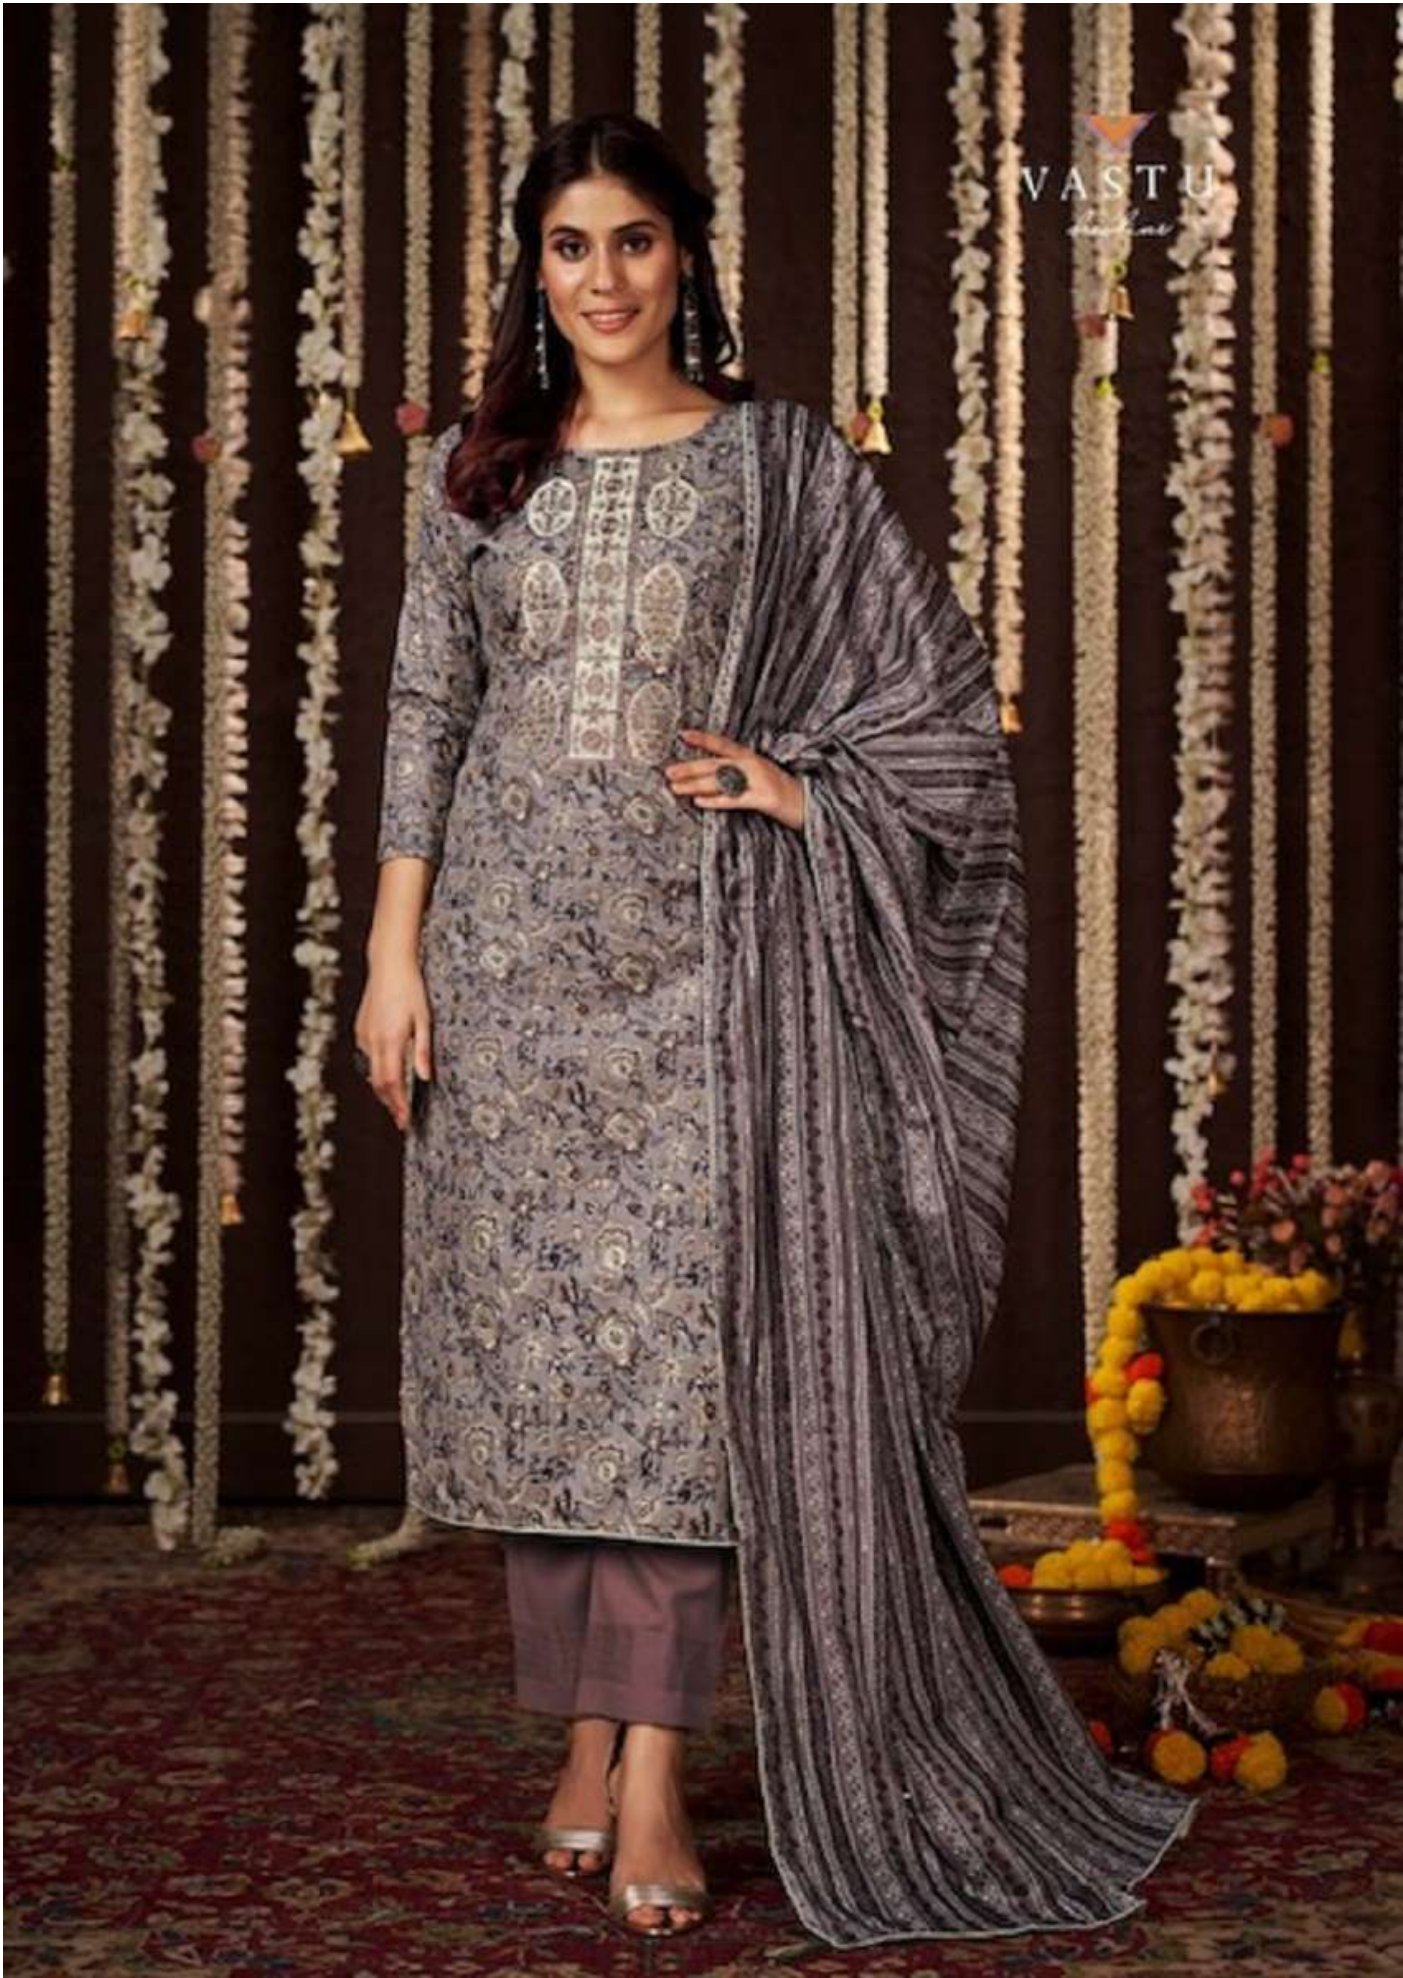

THE ENDTIC REGIONAL BURS IN SOFT
COLOURS PRINT WHICH GIVES A SHEETLY FEMININE TOUCH TO YOUR PERSONALITY.

VASTU

THE EXOTIC BLOOM IS A SHORT
COLOUR PRINT WHICH COMBINES
WOMEN TOUCH TO YOUR OWN CRAFT.

VASTU
India

VASTU
Handmade

THE EXOTIC FLORAL BIRTH IN ROSE
COLORS PRINT WHICH GIVES A SWIFT
ELEMENT TOUCH TO YOUR PERSONALITY

VASTU
Handmade

2006

THE EXOTIC FLORAL BESS IN SOFT
COLOURS PRINT WHICH GIVES A FRESH
FEMINE TOUCH TO YOUR PERSONALITY.