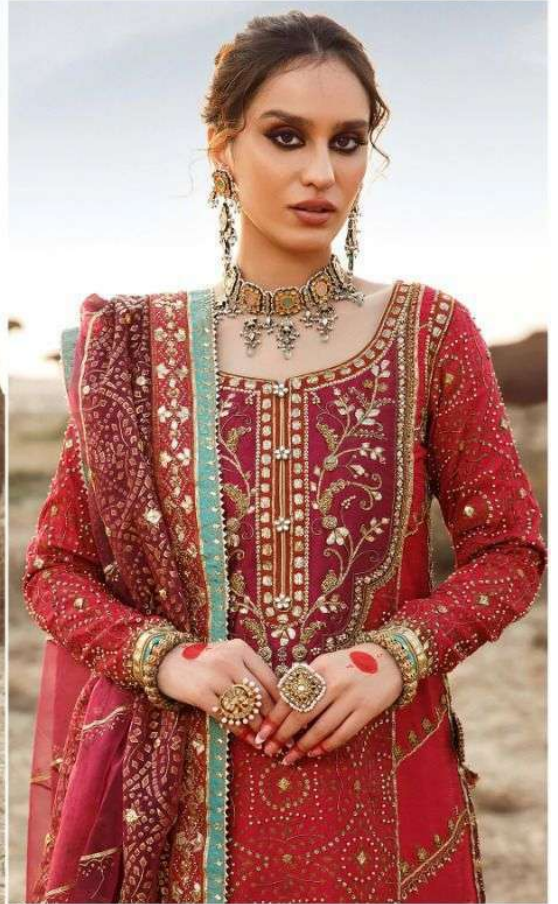

ALK[®]
AL KHUSHBU[®]

ALK D.No.4075

TOP

Fox Georgette
with Embroidery

BOTTOM-INNER

Dull santoon

DUPATTA

Butterfly Net With
Heavy Embroidery

ALK
AL KHOSHBU

ALK D.No.4075
TOP
Fox Georgette
with Embroidery
BOTTOM-INNER
Dull santoon
DIPATTA
Butter Net With
Embroidery