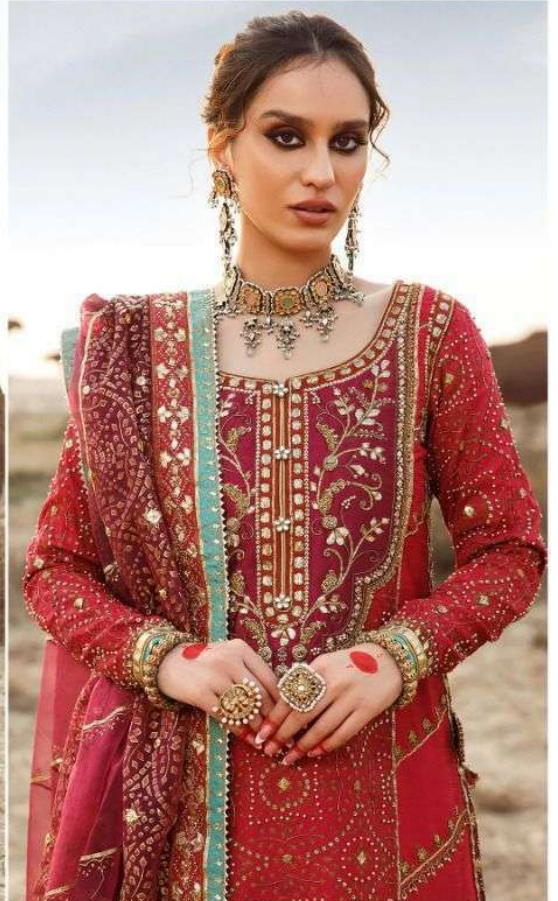

ALK[®]
AL KHUSHBU[®]

ALK D.No.4075

TOP

Fox Georgette
with Embroidery

BOTTOM-INNER

Dull santoon

DUPATTA

Butterfly Net With
Heavy Embroidery

ALK
AL KHOSHBU

ALK D.No.4075
TOP
Fox Georgette
with Embroidery
BOTTOM-INNER
Dull santoon
DIPATTA
Butter Net With
Embroidery