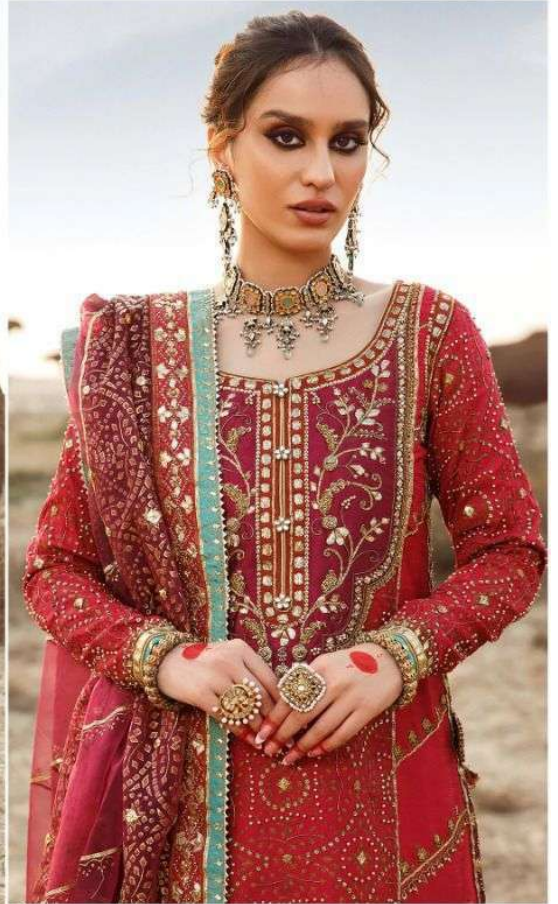

ALK[®]
AL KHUSHBU[®]

ALK D.No.4075

TOP

Fox Georgette
with Embroidery

BOTTOM-INNER

Dull santoon

DUPATTA

Butterfly Net With
Heavy Embroidery