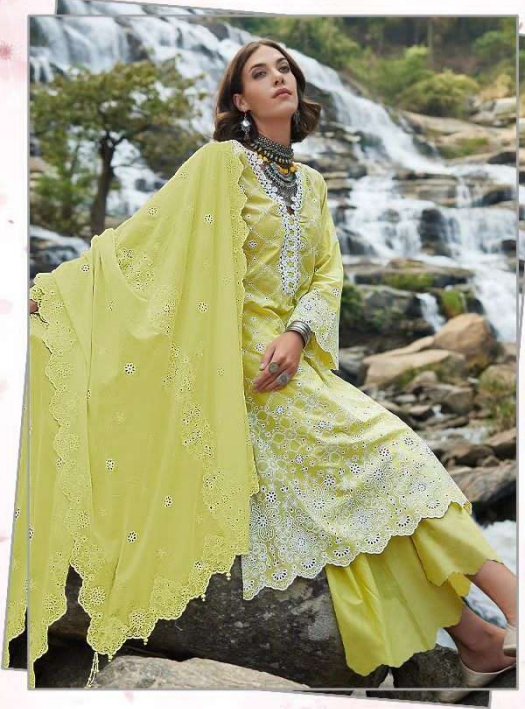

Serene
Pakistani Suit
A BRAND BY MEGHA EXPORT