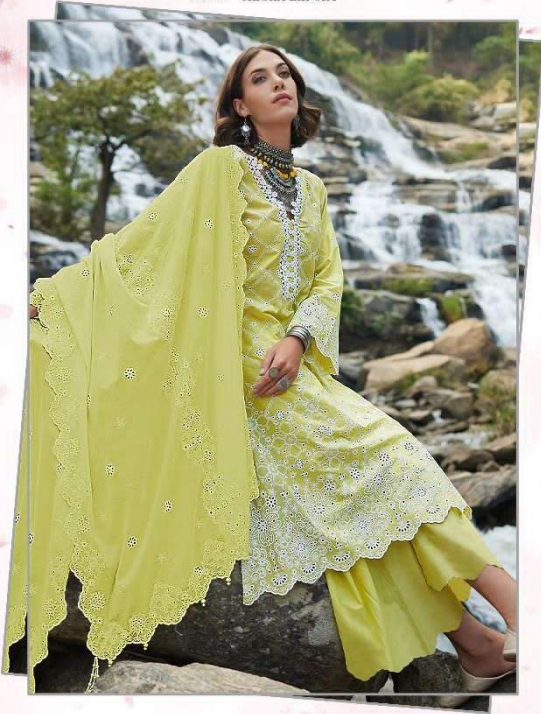

Serene
Pakistani Suit
A BRAND BY MEGHA EXPORT