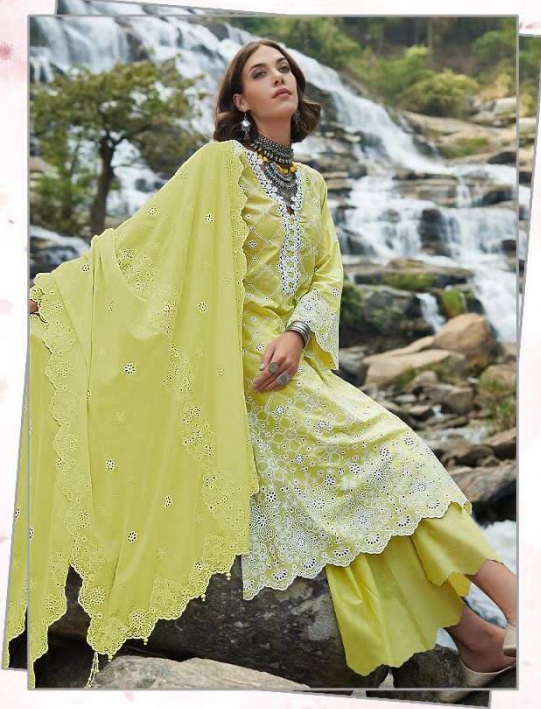

Serene
Pakistani Suit
A BRAND BY MEGHA EXPORT