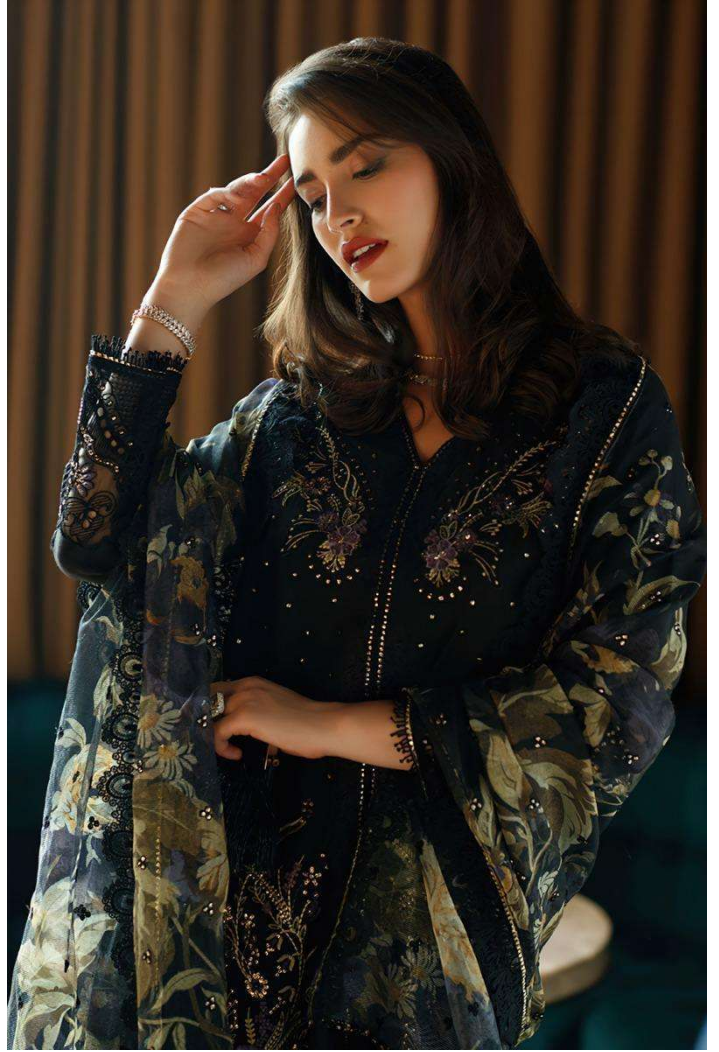

MUSHIQ

LUXURY LAWN 23-2

MUSHIQ

LUXURY LAWN 23-2

**MUSHQ**  
LUXURY LAWN 23-2

SS

3221

DS