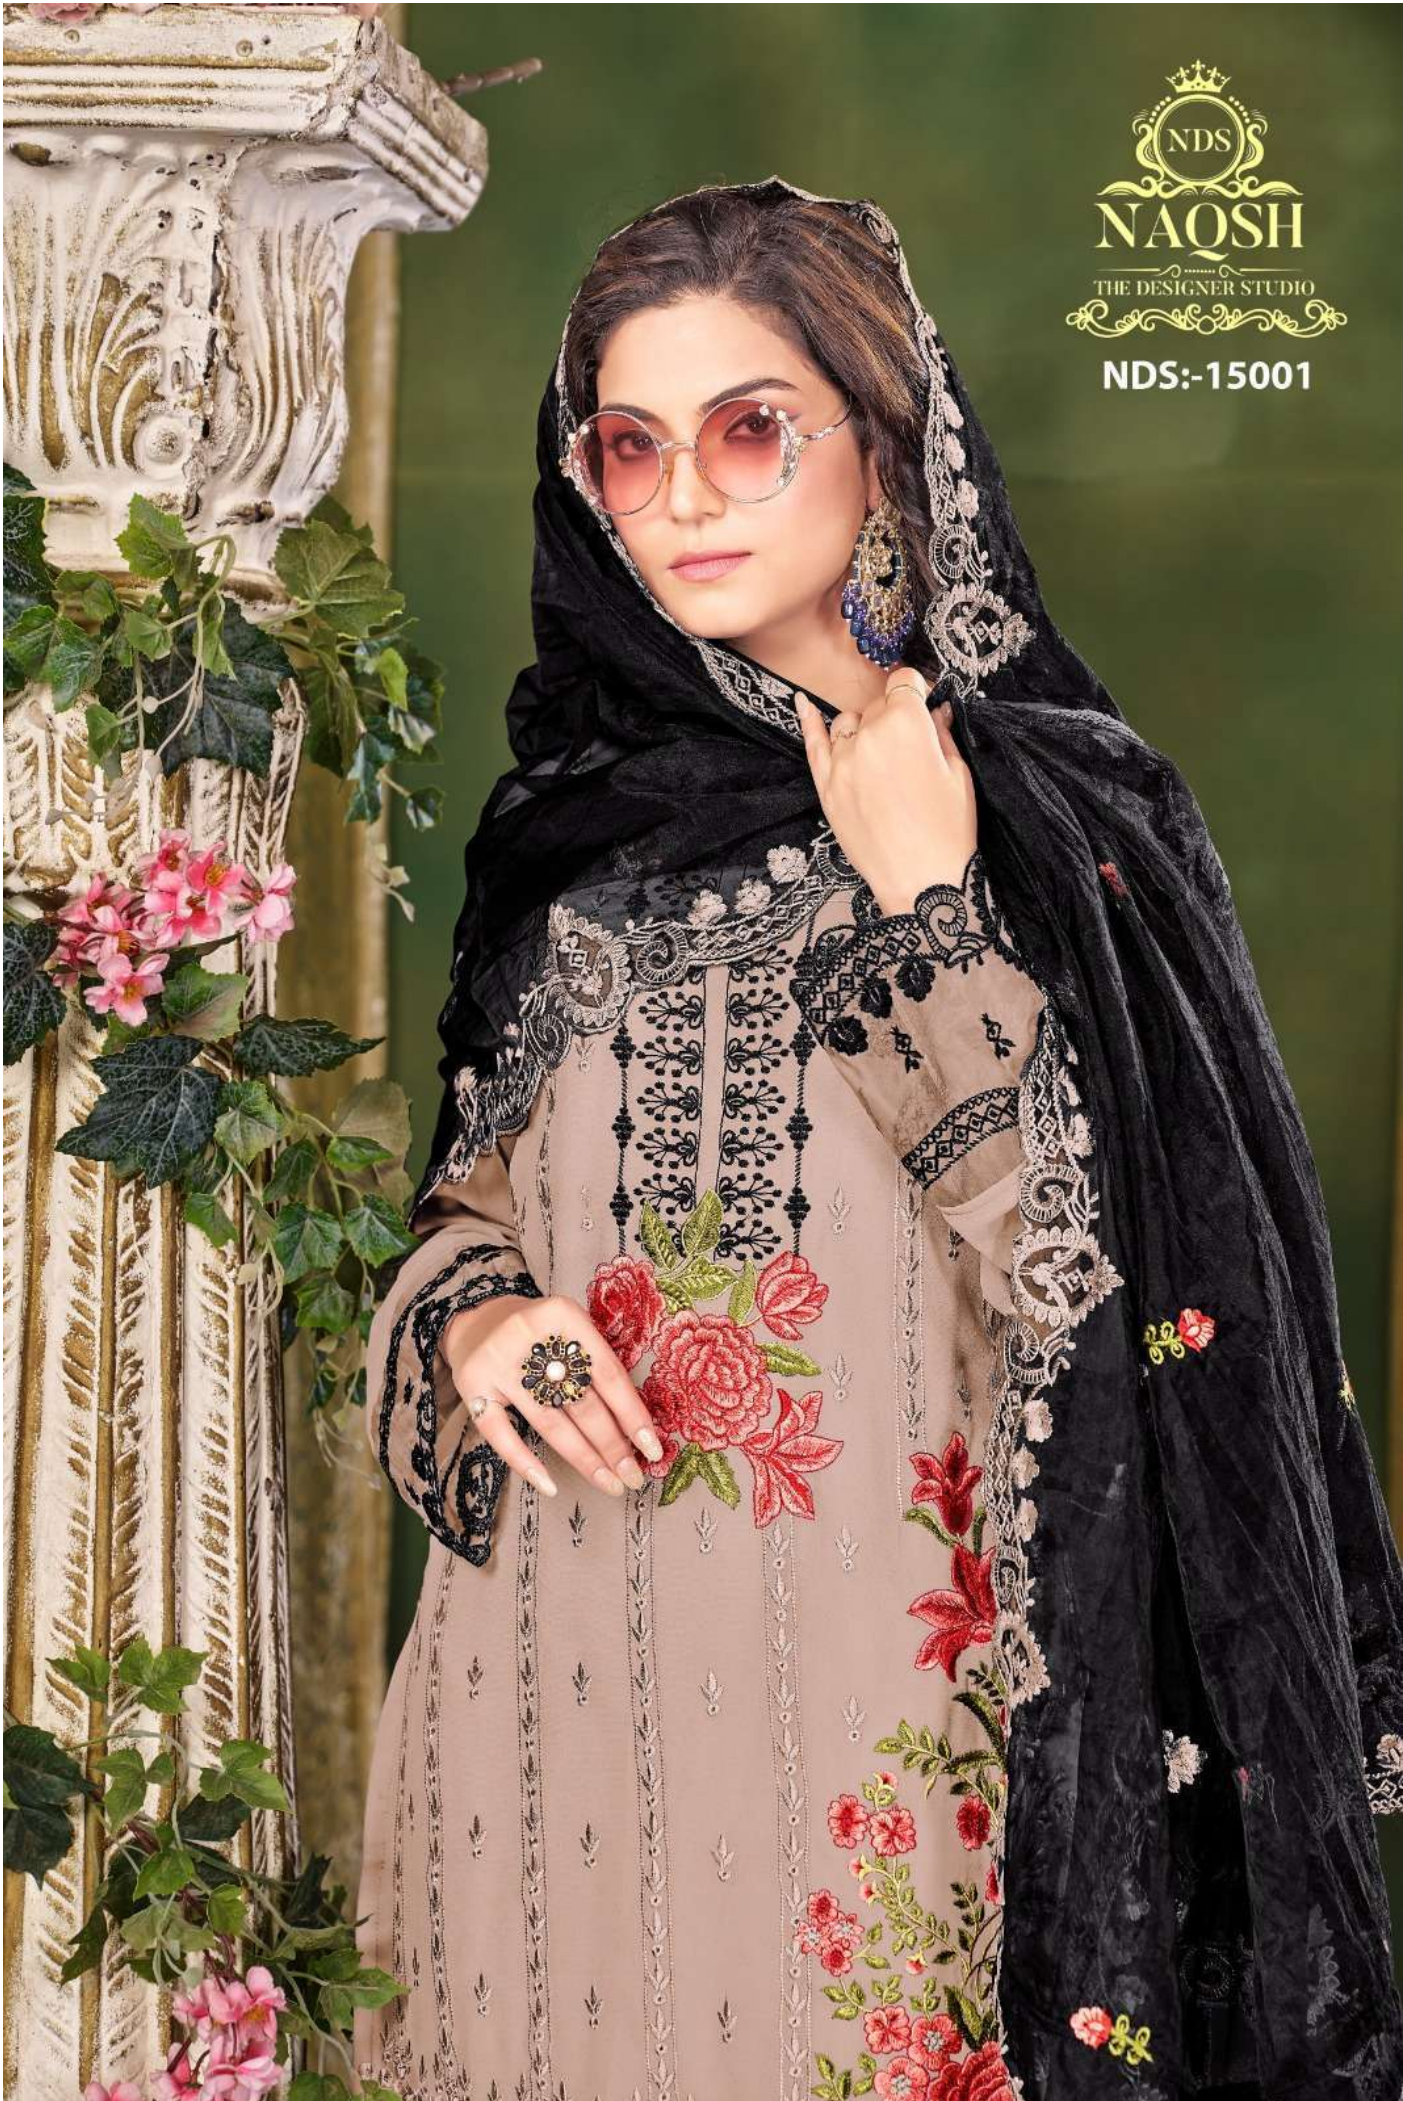

NDS  
NAQSH  
THE DESIGNER STUDIO

NDS:-15001

NDS  
NAQSH  
THE DESIGNER STUDIO

NDS:-15001

NDS  
**NAQSH**  
THE DESIGNER STUDIO

**NDS:-15001**

NDS  
**NAQSH**  
THE DESIGNER STUDIO

**NDS:-15001**

NDS  
**NAQSH**  
THE DESIGNER STUDIO

**NDS:-15001**

NDS  
**NAQSH**  
THE DESIGNER'S STUDIO  
NDS-15001

Top:- Fox Georgette  
Inner:- Dull Santoon  
Bottom :- 100% Stretchable Cotton  
Dupatta :- Organza Fancy