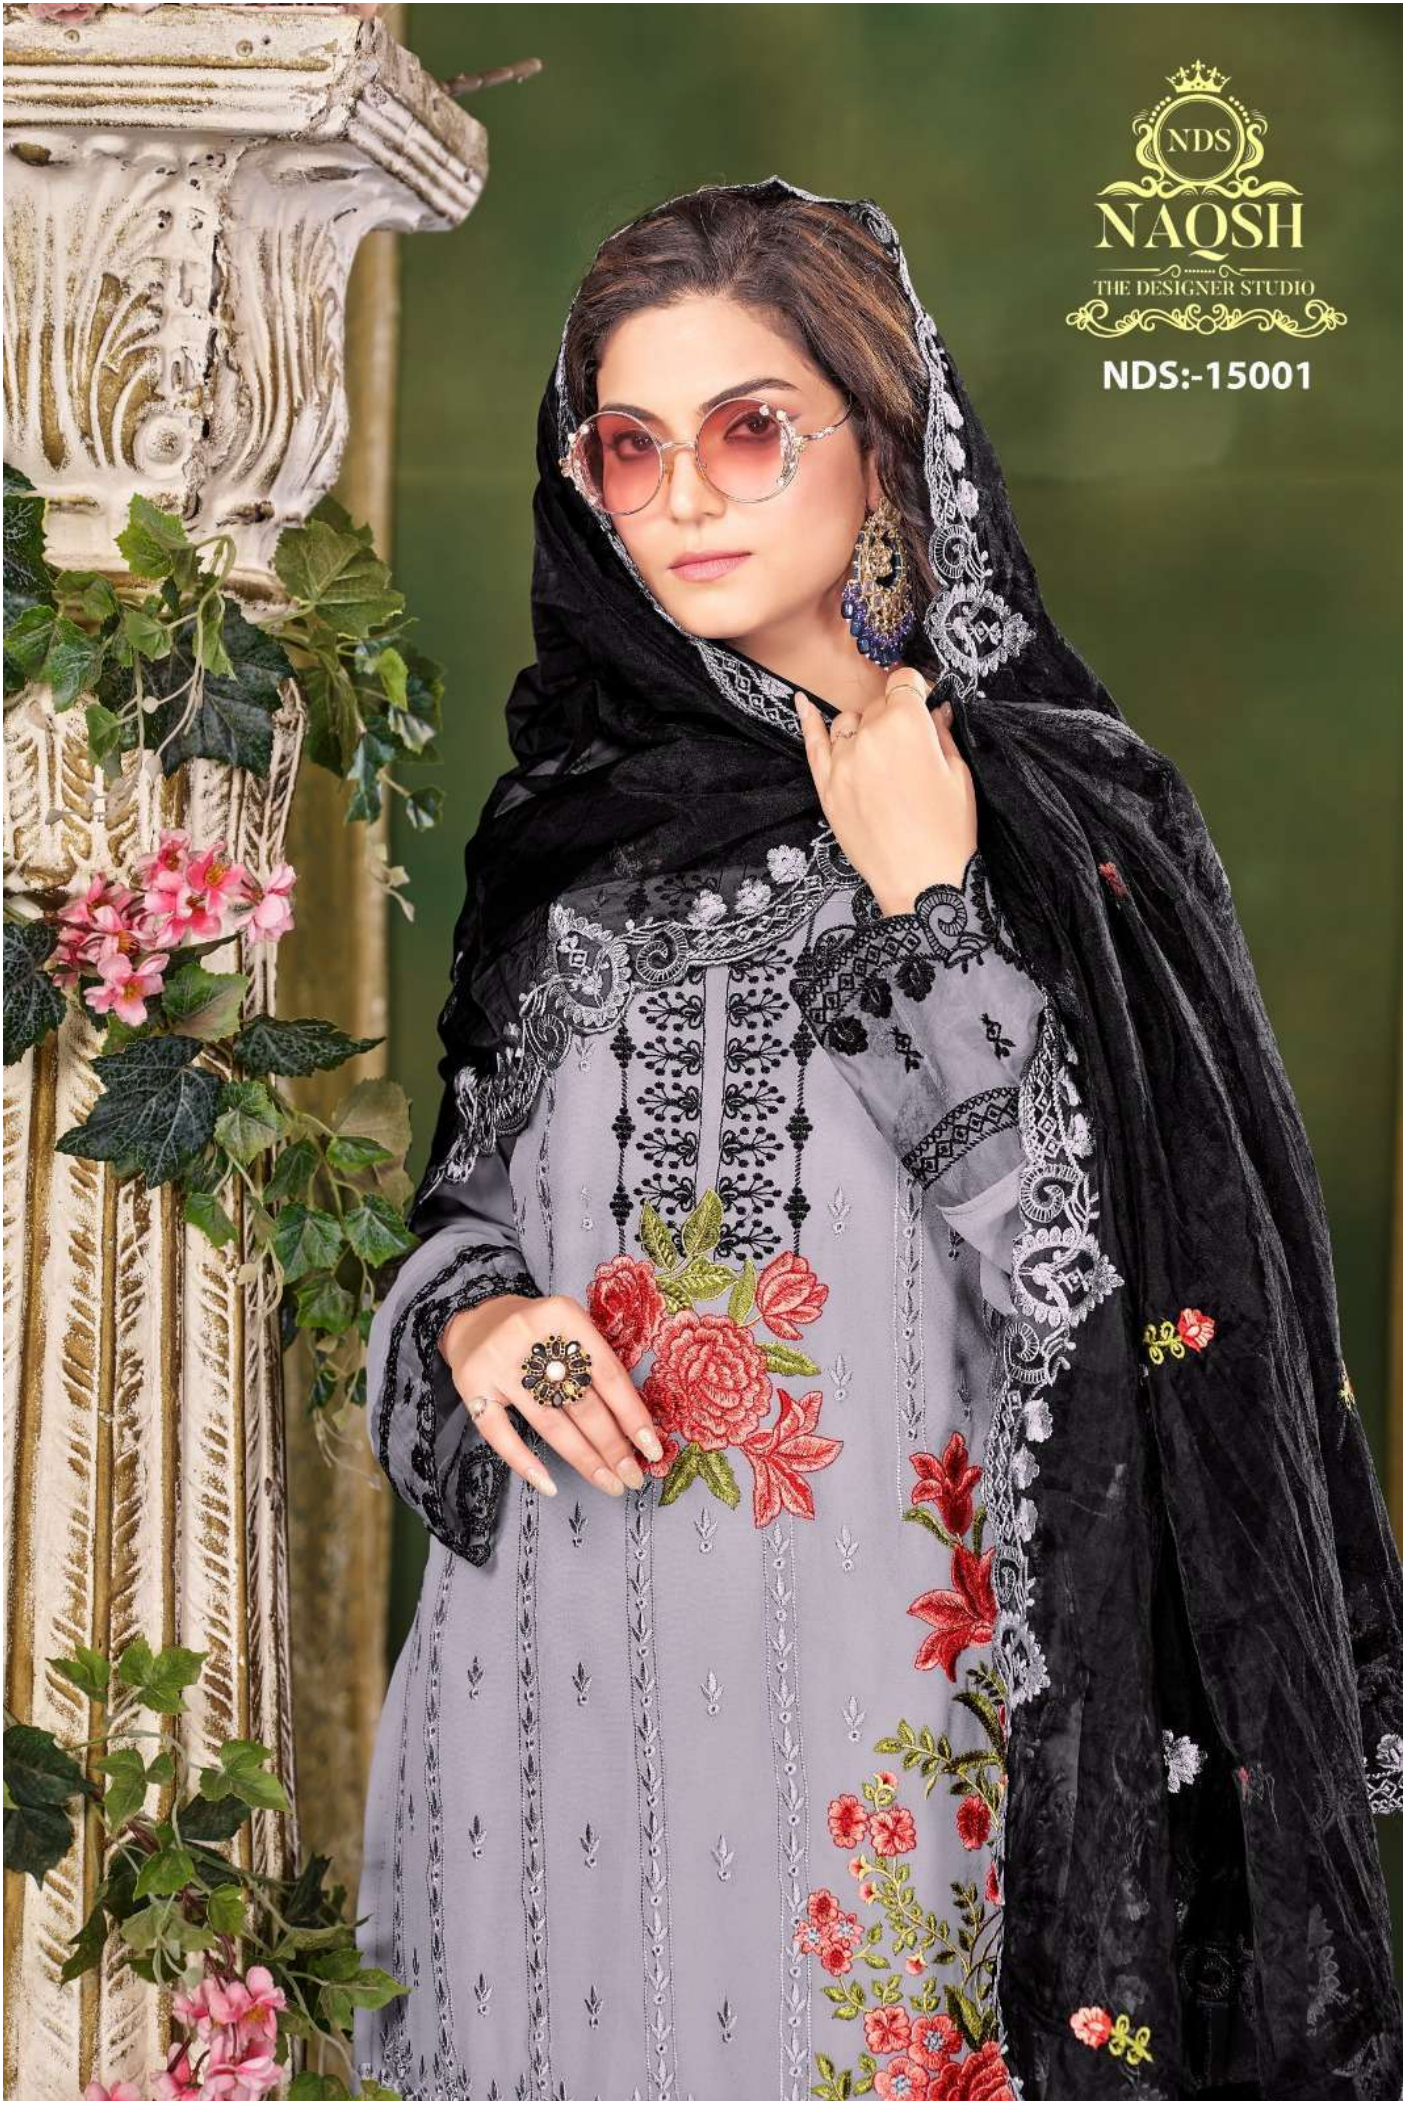

NDS  
NAQSH  
THE DESIGNER STUDIO

NDS:-15001

NDS  
NAQSH  
THE DESIGNER STUDIO

NDS:-15001

NDS  
**NAQSH**  
THE DESIGNER STUDIO

**NDS:-15001**

NDS  
**NAQSH**  
THE DESIGNER STUDIO

**NDS:-15001**

NDS  
**NAQSH**  
THE DESIGNER STUDIO

**NDS:-15001**

NDS  
**NAQSH**  
THE DESIGNER'S STUDIO  
NDS-15001

Top:- Fox Georgette  
Inner:- Dull Santoon  
Bottom :- 100% Stretchable Cotton  
Dupatta :- Organza Fancy