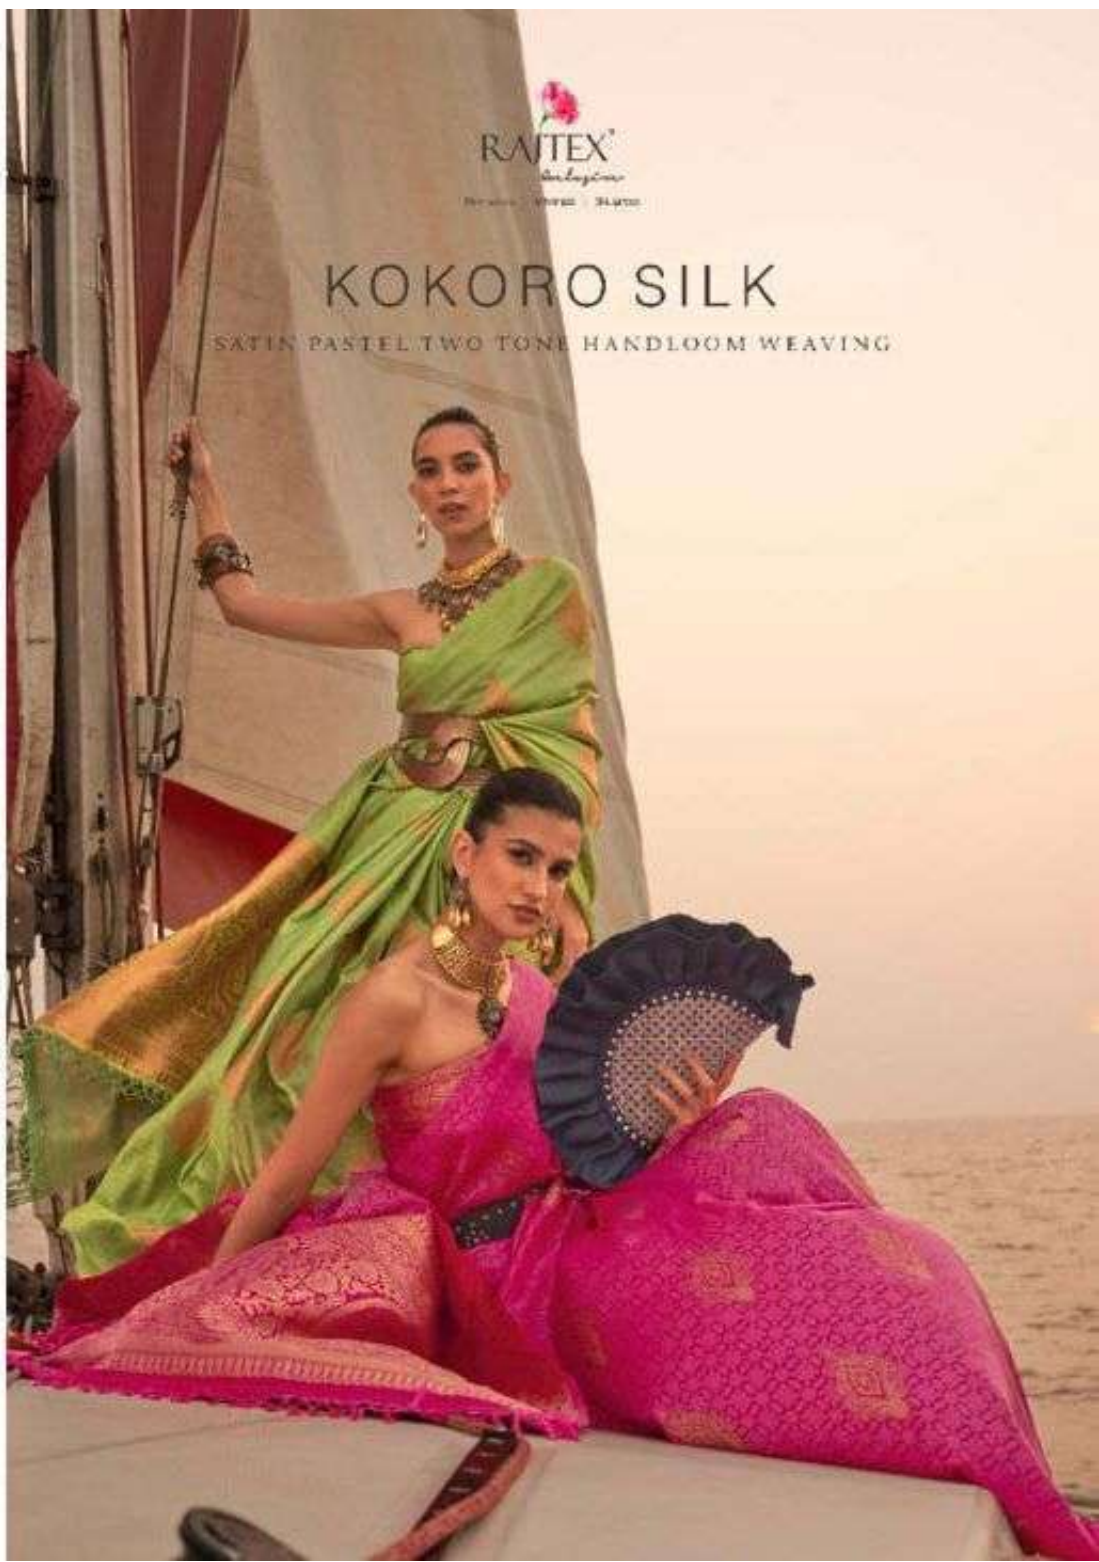

RATTEX
Indonesian
RUMAH KUNCI 34700

KOKORO SILK

SATIN PASTEL TWO TONE HANDLOOM WEAVING

RATTEX
Indonesian
RUMAH KUNYAS - SURABAYA

KOKORO SILK

SATIN PASTEL TWO TONE HANDLOOM WEAVING

transitional sublimity

RAJTEX
Banjara
menswear | lifestyle | shewear

KOKORO SILK

SATIN PASTEL TWO TONE HANDLOOM WEAVING

308003

transitional sublimity

RAJTEX
Embroidery
embroidery | weaving | sarees

KOKORO SILK

SATIN PASTEL TWO TONE HANDLOOM WEAVING

308004

transitional sublimity

RAJTEX
India
menswear | lifestyle | silk sarees

KOKORO SILK

SATIN PASTEL TWO TONE HANDLOOM WEAVING

308005

transitional sublimity

RAJTEX
Collection
100% silk | 1 meter | 58.5000

KOKORO SILK