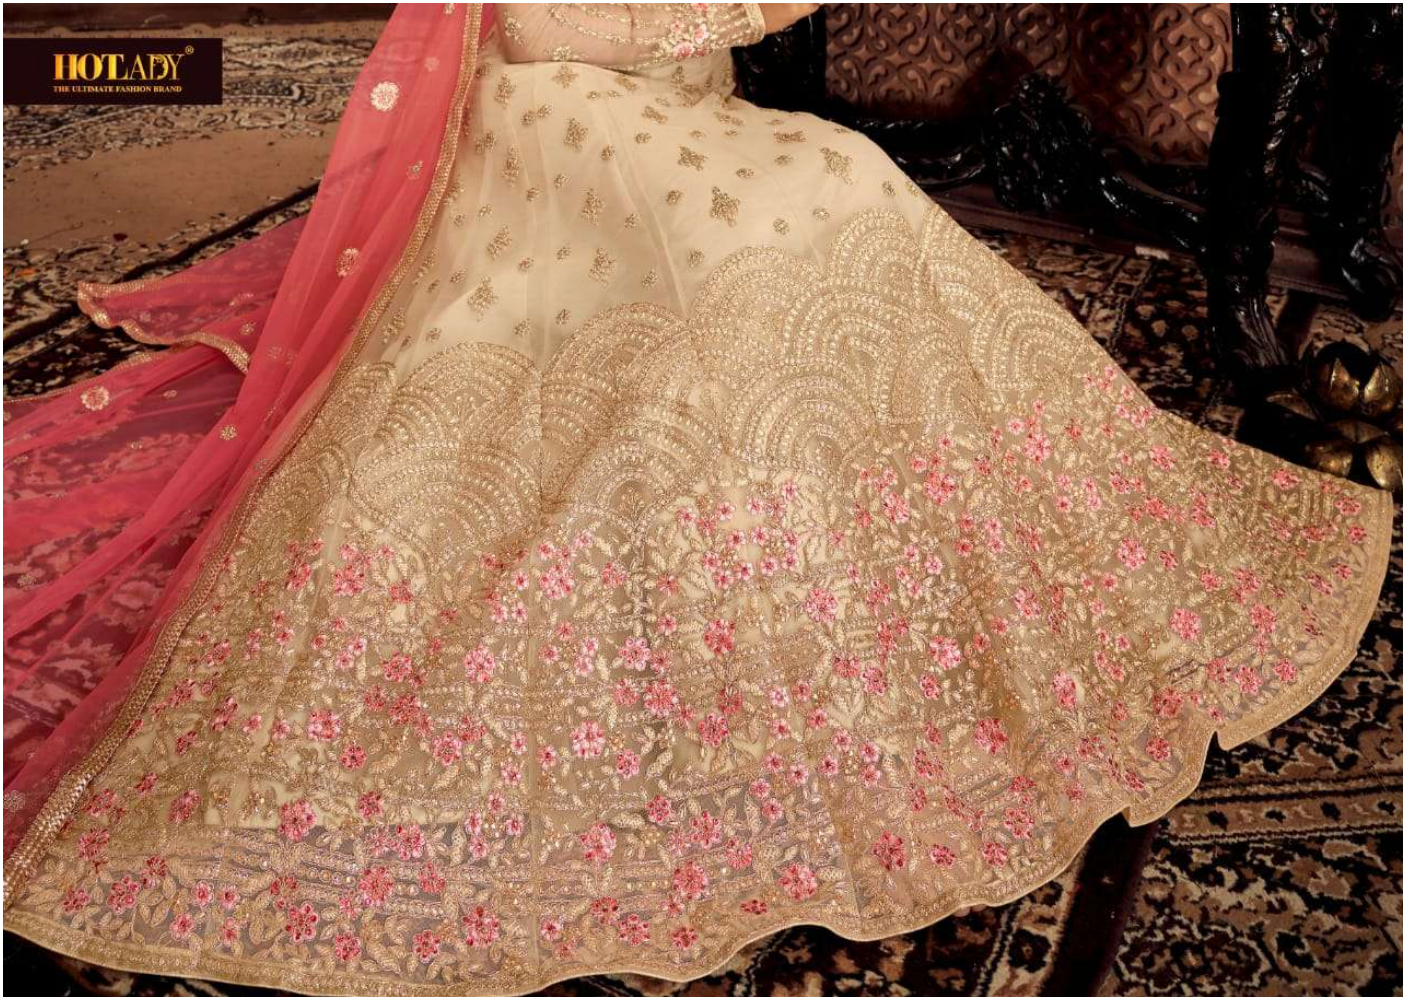

7775

HOTLADY[®]

THE ULTIMATE FASHION BRAND

7771

7772

7773

7774

7775

7776

HOTABY
THE ULTIMATE FASHION BRAND

7776

HOTLADY[®]
THE ULTIMATE FASHION BRAND

NASHEEN

TOP

Butterfly Nett With Heavy Embroidery

BOTTOM AND LINING

Santoon

DUPATTA

Butterfly Nett with embroidery

D.NO.	COLOURS NAME	PRICE
7771	MAROON	2475/-
7772	CHIKOO	2495/-
7773	GREY	2435/-
7774	GREEN	2445/-
7775	N. BLUE	2695/-
7776	WINE	2405/-

AVG PRICE- 2495/-