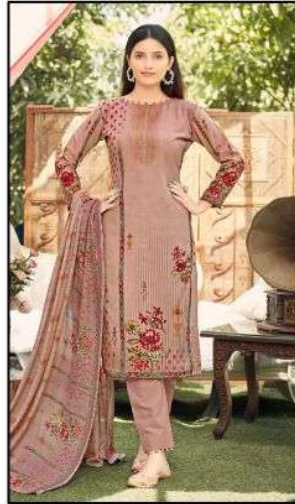

D.No.3003

Nafisa Cotton^{TM}

100% Cotton Salwar Suits

ESRA

KARACHI SUITS