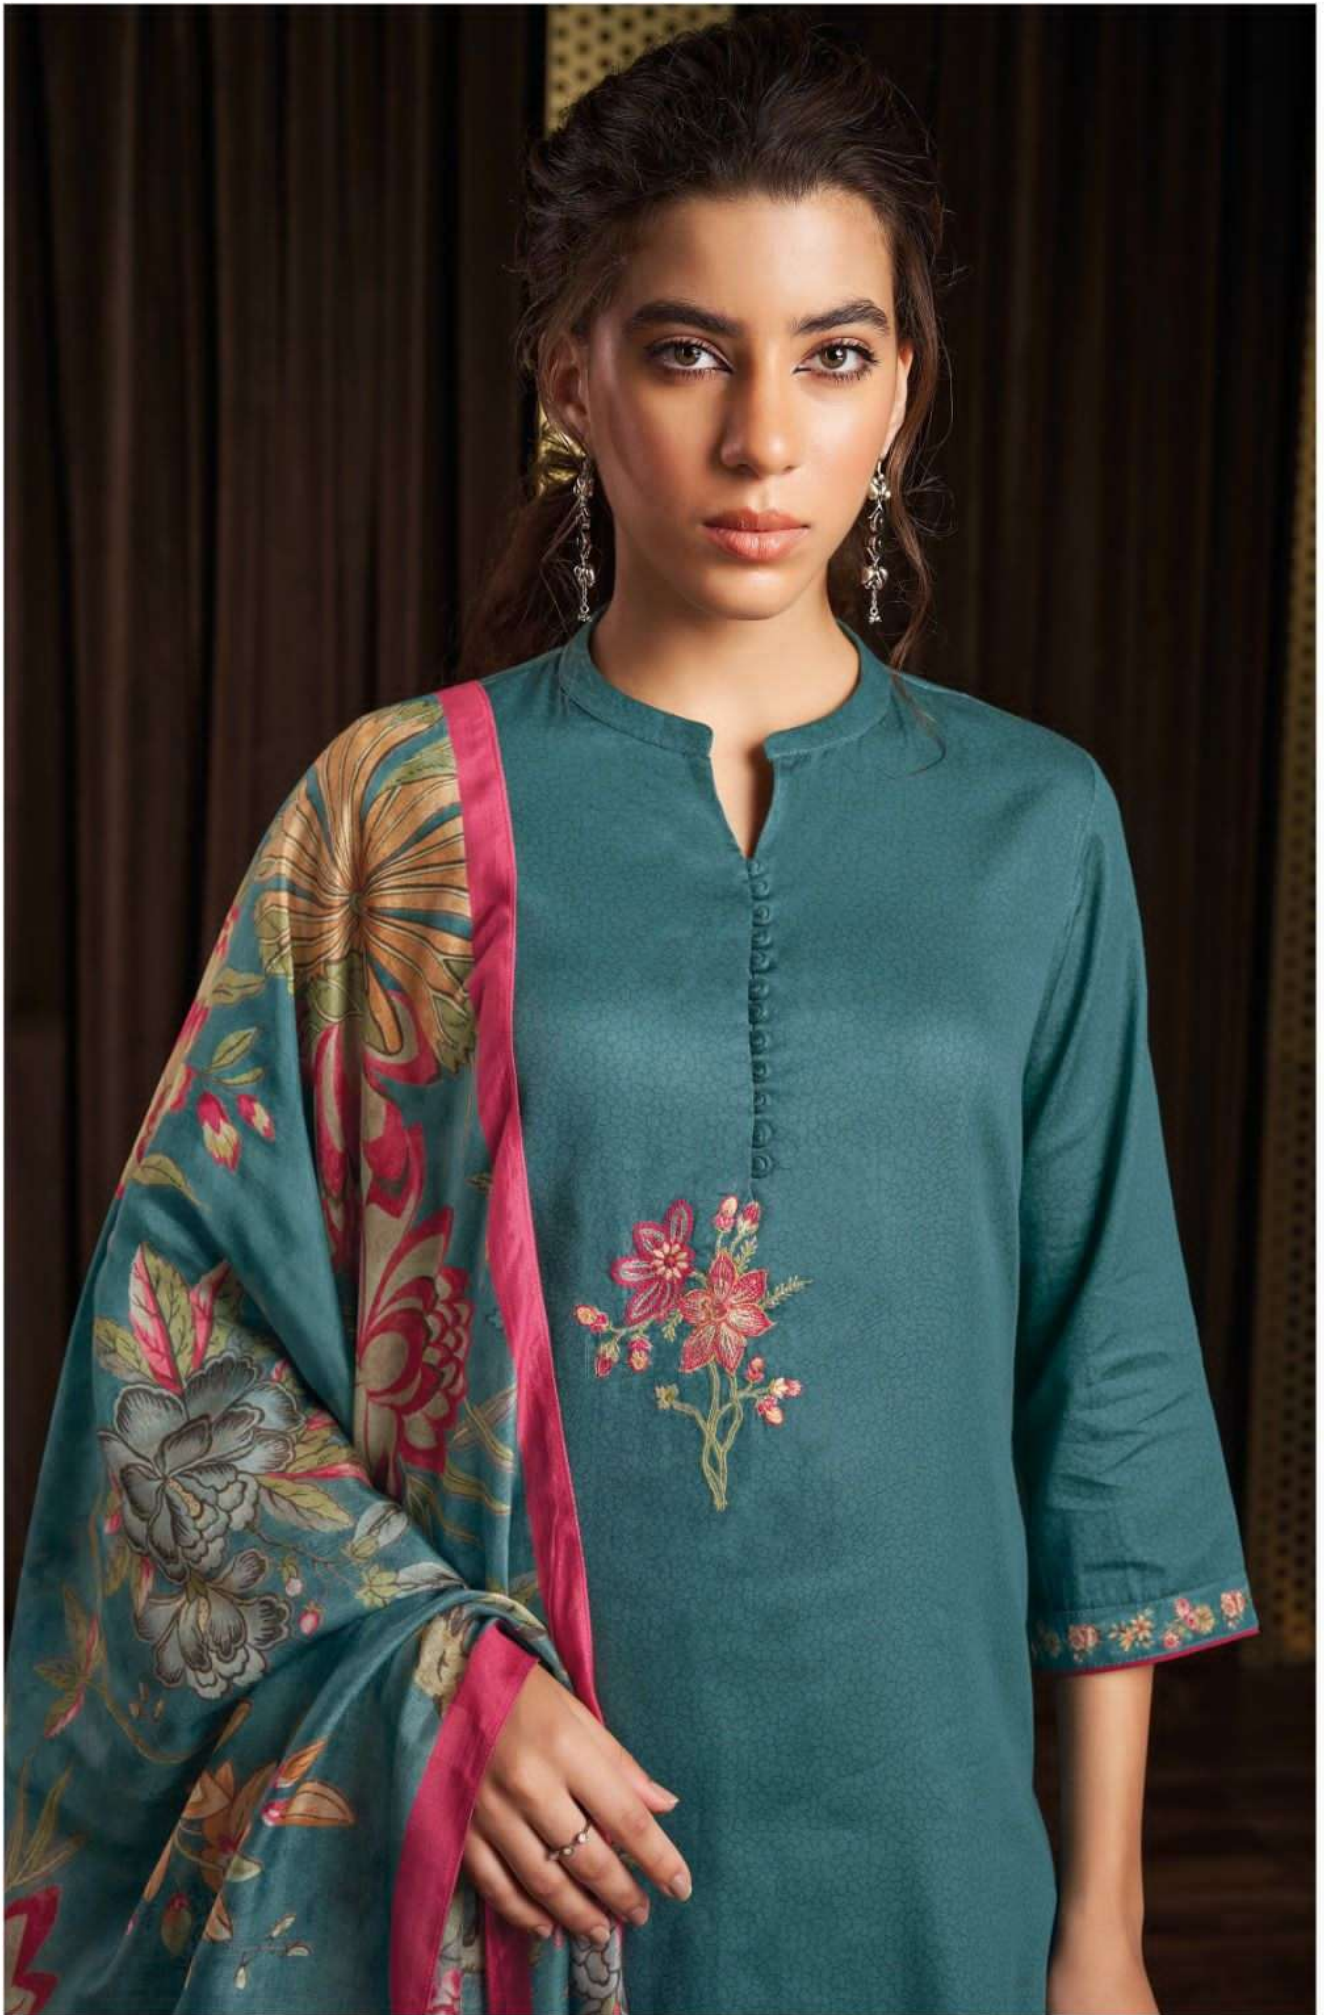

Ganga®
Jewel
S1812

Ganga®
Jewel
S1812

S1812-A

S1812-B

S1812-C

S1812-D

S1812-A

S1812-B

S1812-C

S1812-D

Ganga®
Jewel
S1812- A/B/C/D

S1812-C

PRODUCT NAME	<i>JEWEL</i>
D.NO.	S1812
DESCRIPTION	<p>TOP PREMIUM COTTON SILK PRINTED WITH EMBROIDERY AND LACE ON DAMAN</p> <p>BOTTOM PREMIUM COTTON SILK SOLID</p> <p>DUPATTA FINEST BEMBERG LAWN PRINTED</p>
HSN CODE	520851
WHOLESALE PRICE	1640/- EACH+GST(EXTRA)