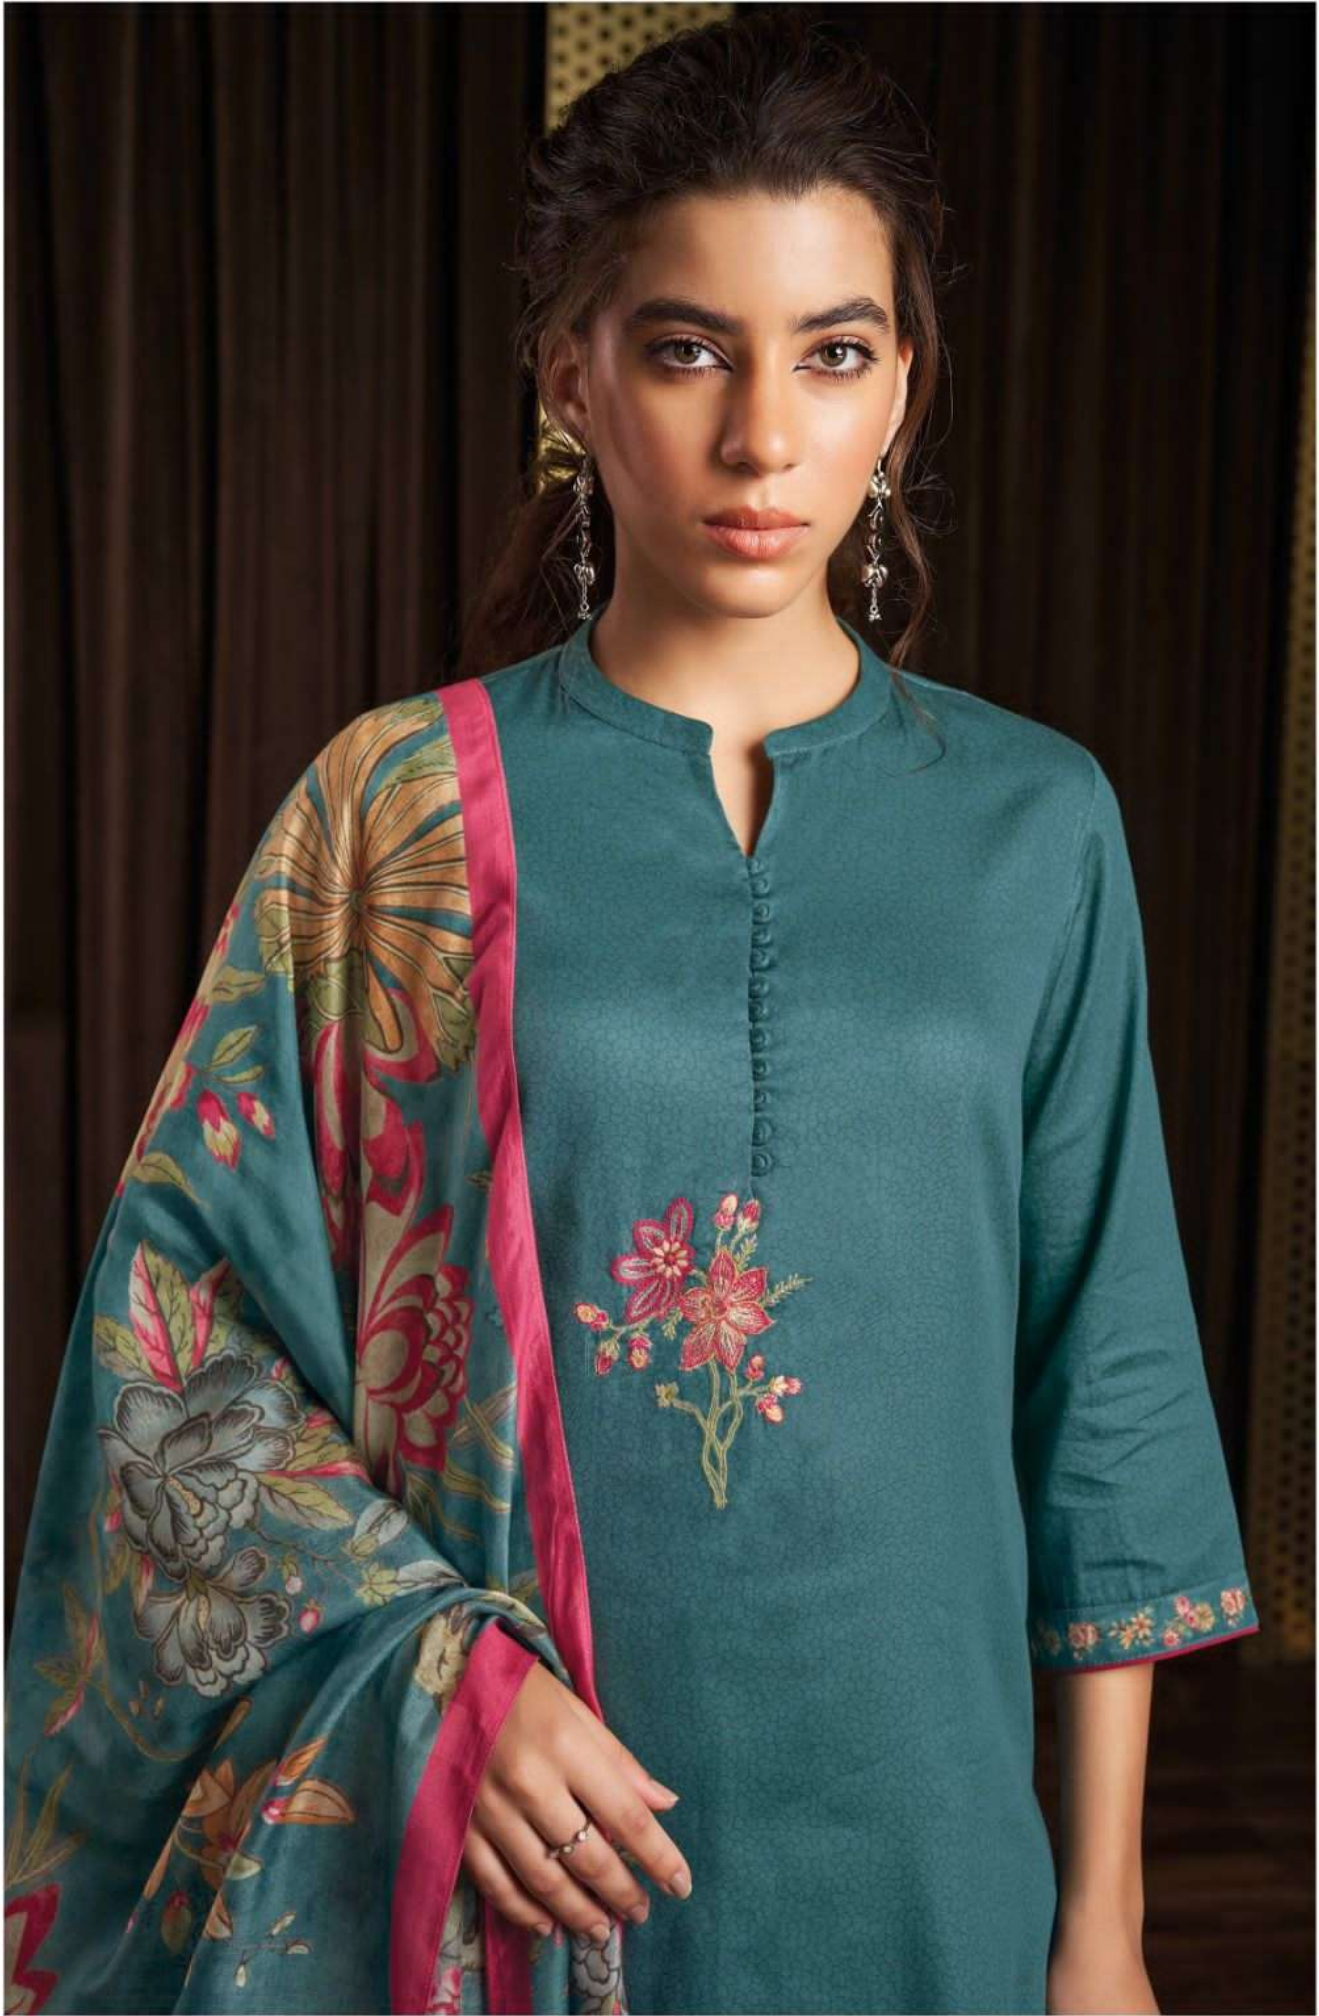

Ganga®  
Jewel  
S1812

Ganga®  
Jewel  
S1812

S1812-A

S1812-B

S1812-C

S1812-D

S1812-A

S1812-B

S1812-C

S1812-D

Ganga®  
**Jewel**  
S1812- A/B/C/D

S1812-C

PRODUCT NAME	<b><i>JEWEL</i></b>
D.NO.	S1812
DESCRIPTION	<b>TOP</b> PREMIUM COTTON SILK PRINTED WITH EMBROIDERY AND LACE ON DAMAN  <b>BOTTOM</b> PREMIUM COTTON SILK SOLID  <b>DUPATTA</b> FINEST BEMBERG LAWN PRINTED
HSN CODE	<b>520851</b>
WHOLESALE PRICE	<b>1640/- EACH+GST(EXTRA)</b>