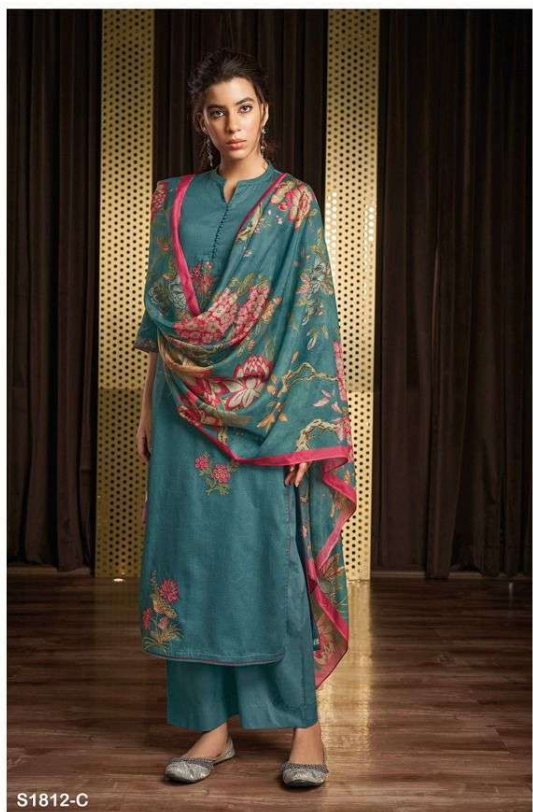

Ganga®  
Jewel  
S1812

Ganga®  
Jewel  
S1812

S1812-A

S1812-B

S1812-C

S1812-D

S1812-A

S1812-B

S1812-C

S1812-D

Ganga®  
**Jewel**  
S1812- A/B/C/D

S1812-C

PRODUCT NAME	<b><i>JEWEL</i></b>
D.NO.	S1812
DESCRIPTION	<b>TOP</b> PREMIUM COTTON SILK PRINTED WITH EMBROIDERY AND LACE ON DAMAN  <b>BOTTOM</b> PREMIUM COTTON SILK SOLID  <b>DUPATTA</b> FINEST BEMBERG LAWN PRINTED
HSN CODE	<b>520851</b>
WHOLESALE PRICE	<b>1640/- EACH+GST(EXTRA)</b>