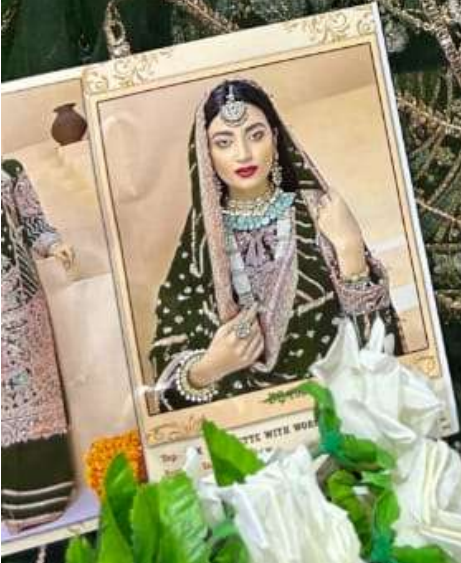

Dinsaa  
Suits

DS-150-E

**Top- FOX GEORGETTE WITH WORK**

**Bottom/ Iner- SANTOON**

**Dupatta- NET DUPATTA**

**WASHING INSTRUCTIONS**  
DO NOT USE HOT WATER OR DRY CLEANING SOLVENTS  
BEFORE DYEING OR BLEACHING. SHOULD BE WASHED IN WATER  
ALL COMPONENTS SHOULD BE WASHED SEPARATELY  
DO NOT USE HOT IRON. IN PROTECTION OF YOUR INVESTMENT  
WASH IN COLD AND WASH SEPARATELY  
IRON CLOTHES AT MODERATE TEMPERATURES ONLY. DO NOT USE DRY CLEANING  
EXTRA CARE IN WASHING AND DRYING ARE NOT INCLUDED