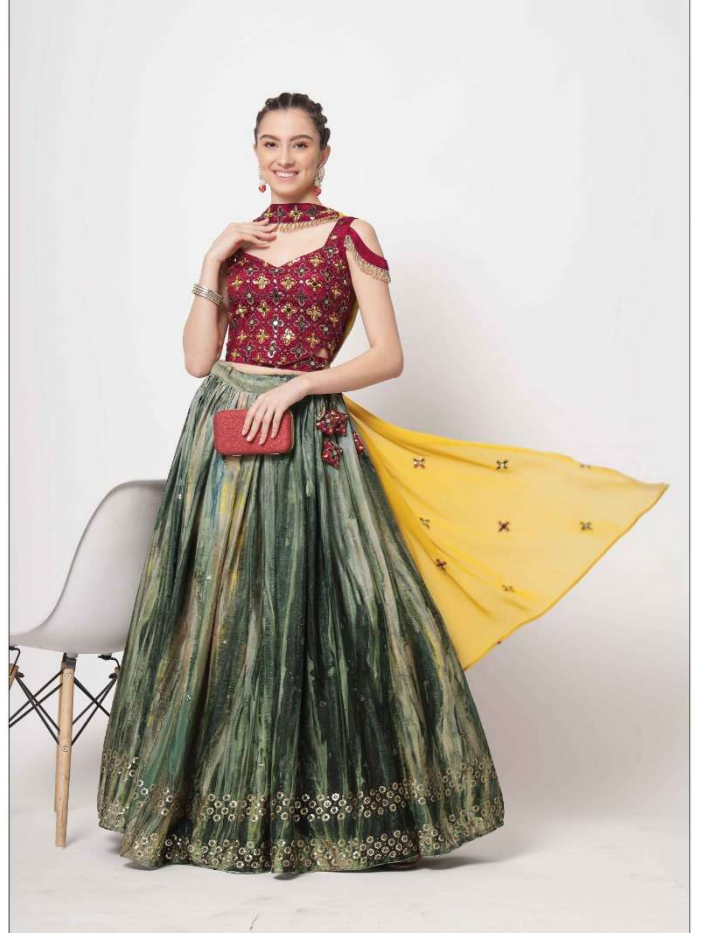

शुभकला

7092

bhkala

7093

7093

SHUBHKALA

VOL. 13

Design NO. (SKU)	Color	Lehenga Fabric	Choli Fabric	Dupatta Fabric	Size (Semi-Stitched)	Lehenga Work	Choli Work	Dupatta Work	Lehenga Length	Choli Length	Dupatta Length MTR	Weight
7091	Lehenga: Beige Choli: Pink Dupatta: Sky	Chinon Silk	Chinon Silk	Fancy Net	UPTO 42 BUST AND WAIST	Crush with foil work	Print with sequince work	Thread with Seqince Embroidered Work	42 INCH	1 MTR	2.30 MTR	1.5 KG
7092	Lehenga: Navy Choli: Navy Dupatta: Deep Pink	Silk	Chinon Silk	Georgette	UPTO 42 BUST AND WAIST	Print with Sequince Embroidered Work	Print with sequince work	NA	42 INCH	1 MTR	2.40 MTR	1.5 KG
7093	Lehenga: Green Choli: Maroon Dupatta: Yellow	Chinon Silk	Georgette	Georgette	UPTO 42 BUST AND WAIST	Print with Sequince Embroidered Work	Thread with sequince embroidered work	Thread with Sequince Embroidered Work	42 INCH	0.80 MTR	2.30 MTR	1.5 KG