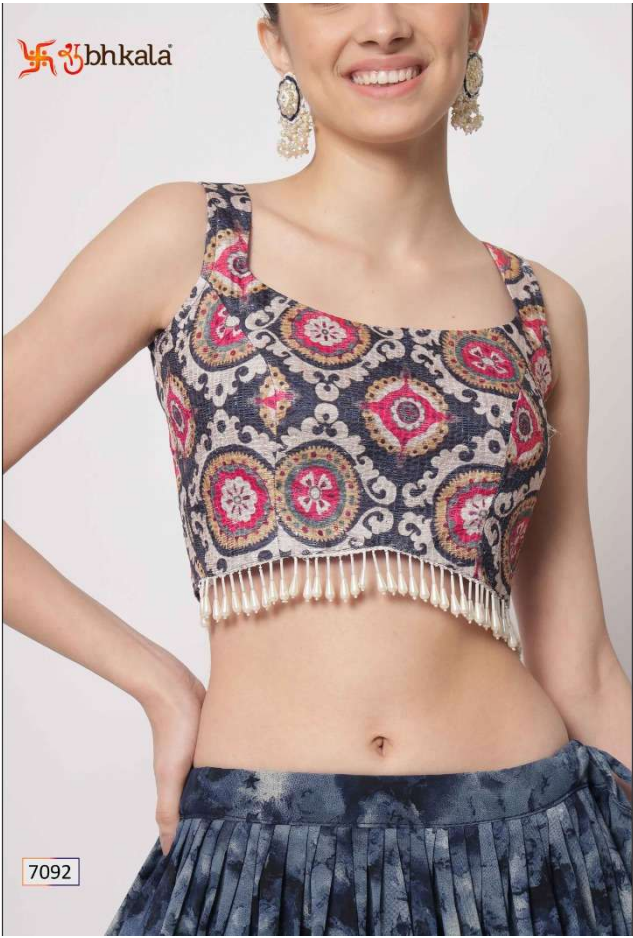

bhkala

7092