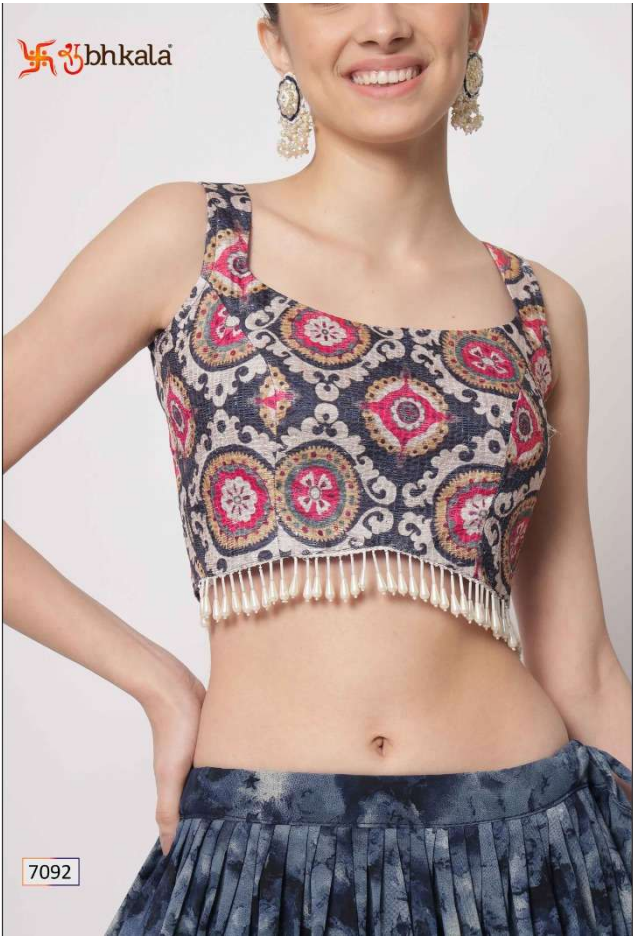

bhkala

7092

Swastika bhkala

7093

7093

SHUBHKALA

VOL. 13

Design NO. (SKU)	Color	Lehenga Fabric	Choli Fabric	Dupatta Fabric	Size (Semi-Stitched)	Lehenga Work	Choli Work	Dupatta Work	Lehenga Length	Choli Length	Dupatta Length MTR	Weight
7091	Lehenga: Beige Choli: Pink Dupatta: Sky	Chinon Silk	Chinon Silk	Fancy Net	UPTO 42 BUST AND WAIST	Crush with foil work	Print with sequince work	Thread with Seqince Embroidered Work	42 INCH	1 MTR	2.30 MTR	1.5 KG
7092	Lehenga: Navy Choli: Navy Dupatta: Deep Pink	Silk	Chinon Silk	Georgette	UPTO 42 BUST AND WAIST	Print with Sequince Embroidered Work	Print with sequince work	NA	42 INCH	1 MTR	2.40 MTR	1.5 KG
7093	Lehenga: Green Choli: Maroon Dupatta: Yellow	Chinon Silk	Georgette	Georgette	UPTO 42 BUST AND WAIST	Print with Sequince Embroidered Work	Thread with sequince embroidered work	Thread with Sequince Embroidered Work	42 INCH	0.80 MTR	2.30 MTR	1.5 KG