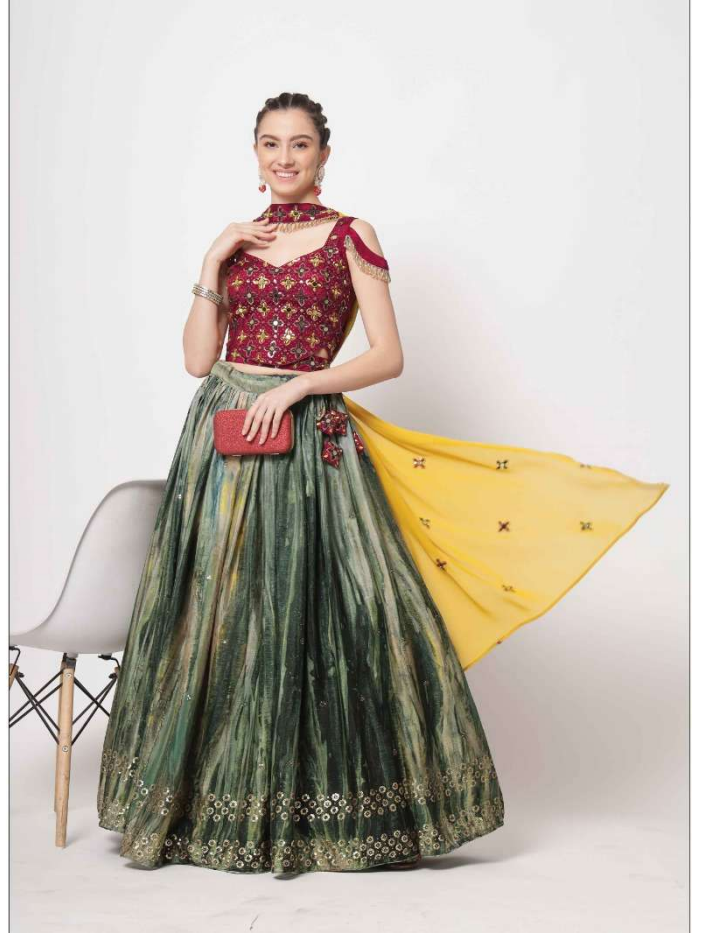

bhkala

7092

Swastika bhkala

7093

7093

SHUBHKALA

VOL. 13

Design NO. (SKU)	Color	Lehenga Fabric	Choli Fabric	Dupatta Fabric	Size (Semi-Stitched)	Lehenga Work	Choli Work	Dupatta Work	Lehenga Length	Choli Length	Dupatta Length MTR	Weight
7091	Lehenga: Beige Choli: Pink Dupatta: Sky	Chinon Silk	Chinon Silk	Fancy Net	UPTO 42 BUST AND WAIST	Crush with foil work	Print with sequince work	Thread with Seqince Embroidered Work	42 INCH	1 MTR	2.30 MTR	1.5 KG
7092	Lehenga: Navy Choli: Navy Dupatta: Deep Pink	Silk	Chinon Silk	Georgette	UPTO 42 BUST AND WAIST	Print with Sequince Embroidered Work	Print with sequince work	NA	42 INCH	1 MTR	2.40 MTR	1.5 KG
7093	Lehenga: Green Choli: Maroon Dupatta: Yellow	Chinon Silk	Georgette	Georgette	UPTO 42 BUST AND WAIST	Print with Sequince Embroidered Work	Thread with sequince embroidered work	Thread with Sequince Embroidered Work	42 INCH	0.80 MTR	2.30 MTR	1.5 KG