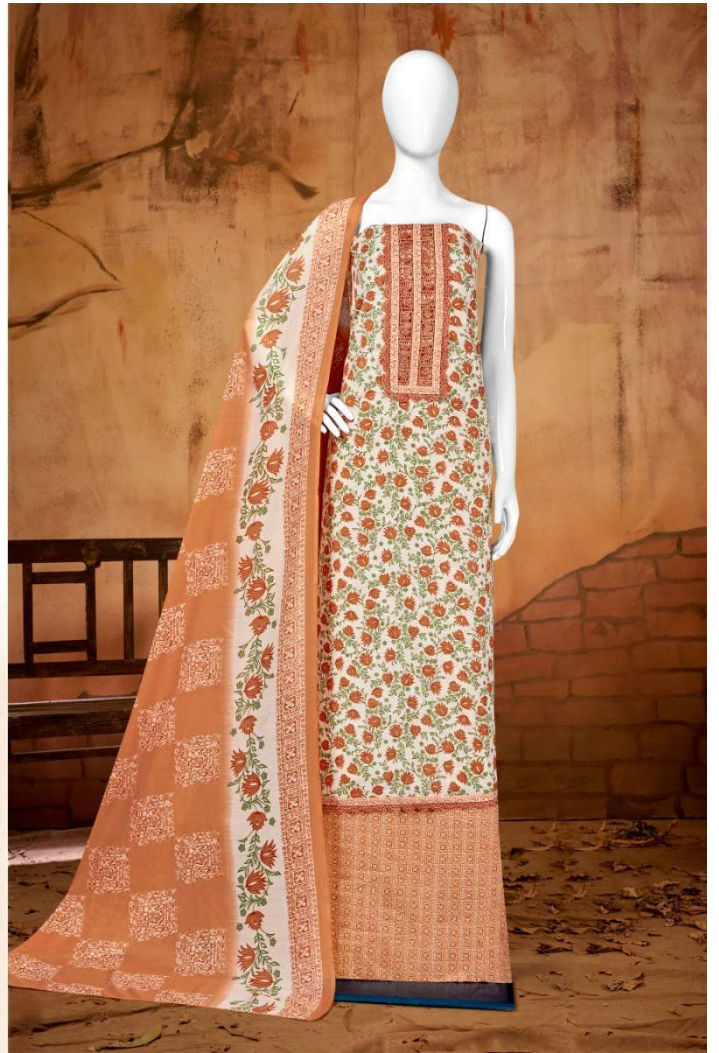

Gipson[®]

Volkswagen

Gipson[®]

Volkswagen

Sipson[®]

Volkswagen

TOP :- PURE COTTON SLUB FOIL PRINT
WITH AUTHENTIC LACE WORK
BOTTOM :- PURE COTTON SLUB PRINT D.NO.2130-A
DUPATTA :- PURE COTTON PRINT

Sipson®

Volkswagen

TOP :- PURE COTTON SLUB FOIL PRINT
WITH AUTHENTIC LACE WORK
BOTTOM :- PURE COTTON SLUB PRINT D.NO.2130-C
DUPATTA :- PURE COTTON PRINT

Sipson®

Volkswagen

TOP :- PURE COTTON SLUB FOIL PRINT
WITH AUTHENTIC LACE WORK
BOTTOM :- PURE COTTON SLUB PRINT D.NO.2130-B
DUPATTA :- PURE COTTON PRINT

Sipson®

Volkswagen

TOP :- PURE COTTON SLUB FOIL PRINT
WITH AUTHENTIC LACE WORK
BOTTOM :- PURE COTTON SLUB PRINT D.NO.2130-D
DUPATTA :- PURE COTTON PRINT

Gipson[®]

Volkswagen

D.No :- 2130

TOP :- PURE COTTON SLUB FOIL PRINT
WITH AUTHENTIC LACE WORK

BOTTOM :- PURE COTTON SLUB PRINT

DUPATTA :- PURE COTTON PRINT