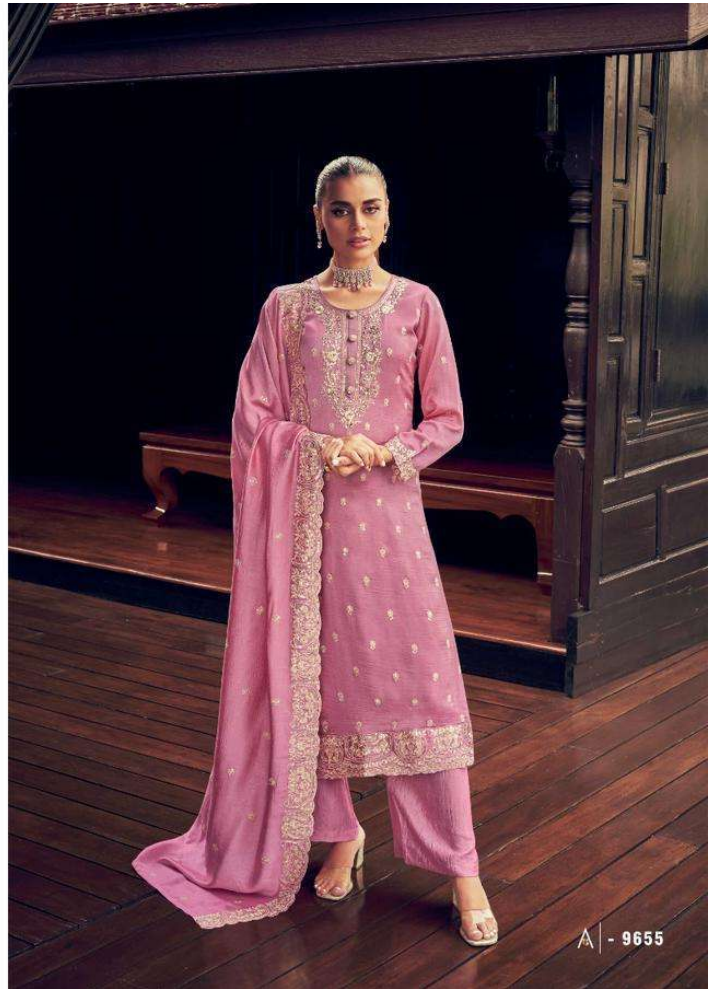

A | AASHIRWAD®  
CREATION

GULKAND®  
A brand by Aashirwad  
Manya

A | AASHIRWAD®  
CREATION

GULKAND®  
A brand by Aashirwad  
Manya

A | - 9656

A | AASHIRWAD®

A | 9656

A - 9657

9658

**A** | **AASHIRWAD**<sup>®</sup>  
CREATION

**GULKAND**<sup>®</sup>  
A brand by Aashirwad

**Manya**

DESIGN	PRICE	DESCRIPTION
9655	1799	~ TOP ~ PREMIUM SILK WITH SILK SANTOON INNER
9656	1799	~ BOTTOM ~ PREMIUM SILK
9657	1799	~ DUPTTA ~ PREMIUM SILK
9658	1799	