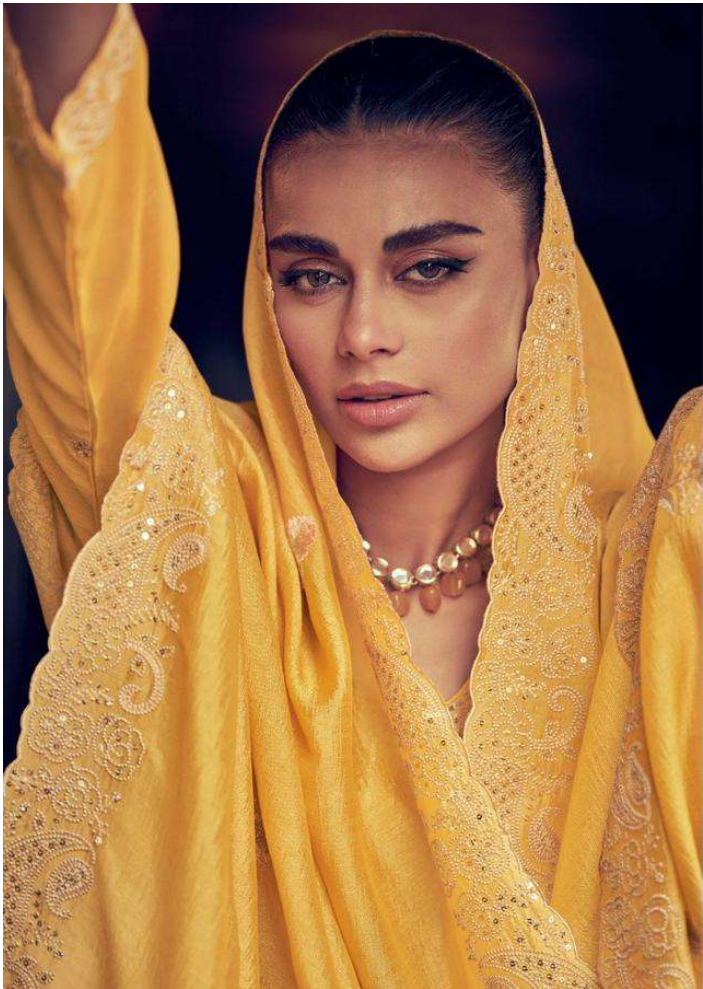

A | AASHIRWAD®
CREATION

GULKAND®
A brand by Aashirwad
Manya

A | AASHIRWAD®
CREATION

GULKAND®
A brand by Aashirwad
Manya

A | - 9656

A | AASHIRWAD®

A | 9656

A - 9657

9658

A | **AASHIRWAD**[®]
CREATION

GULKAND[®]
A brand by Aashirwad

Manya

DESIGN	PRICE	DESCRIPTION
9655	1799	~ TOP ~ PREMIUM SILK WITH SILK SANTOON INNER
9656	1799	~ BOTTOM ~ PREMIUM SILK
9657	1799	~ DUPTTA ~ PREMIUM SILK
9658	1799	