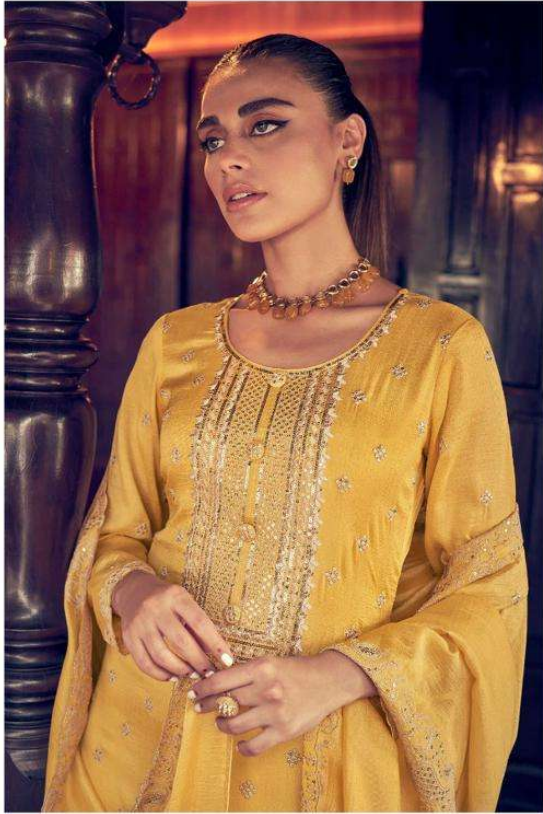

A | AASHIRWAD®
CREATION

GULKAND®
A brand by Aashirwad
Manya

A | AASHIRWAD®
CREATION

GULKAND®
A brand by Aashirwad
Manya

A | - 9656

A | AASHIRWAD®

A | 9656

A - 9657

9658

A | **AASHIRWAD**[®]
CREATION

GULKAND[®]
A brand by Aashirwad

Manya

DESIGN	PRICE	DESCRIPTION
9655	1799	~ TOP ~ PREMIUM SILK WITH SILK SANTOON INNER
9656	1799	~ BOTTOM ~ PREMIUM SILK
9657	1799	~ DUPTTA ~ PREMIUM SILK
9658	1799	