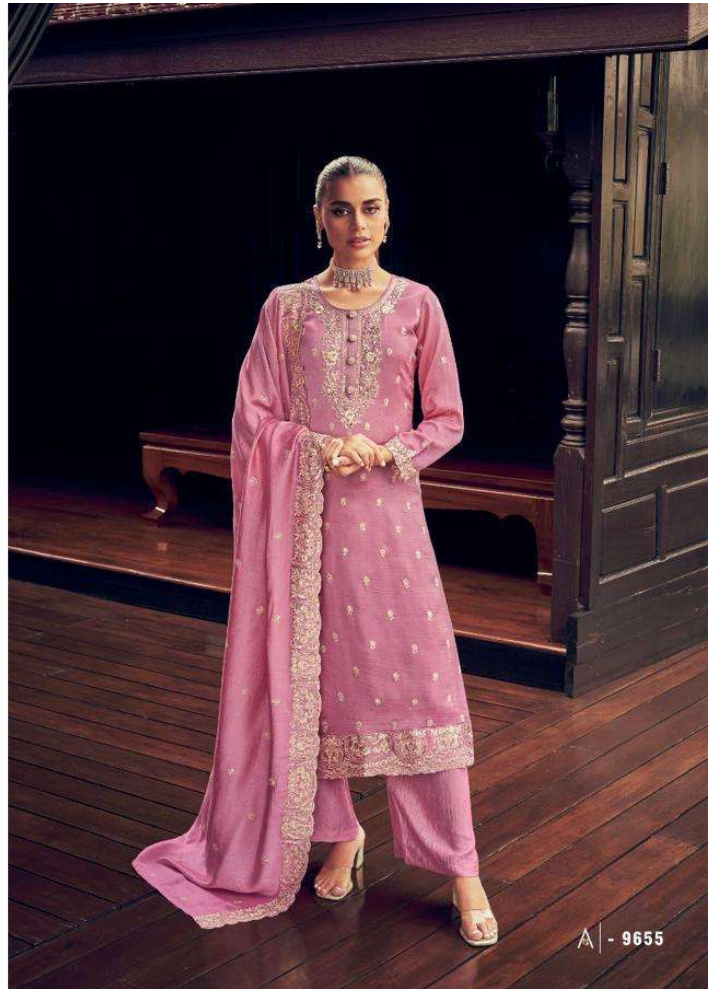

A | AASHIRWAD®  
CREATION

GULKAND®  
A brand by Aashirwad  
Manya

A | AASHIRWAD®  
CREATION

GULKAND®  
A brand by Aashirwad  
Manya

A | - 9656

A | AASHIRWAD®

A | 9656

AASHIRWAD<sup>®</sup>  
CREATION

9657

9658

**A** | **AASHIRWAD**<sup>®</sup>  
CREATION

**GULKAND**<sup>®</sup>  
A brand by Aashirwad

**Manya**

DESIGN	PRICE	DESCRIPTION
9655	1799	~ TOP ~ PREMIUM SILK WITH SILK SANTOON INNER
9656	1799	~ BOTTOM ~ PREMIUM SILK
9657	1799	~ DUPTTA ~ PREMIUM SILK
9658	1799	