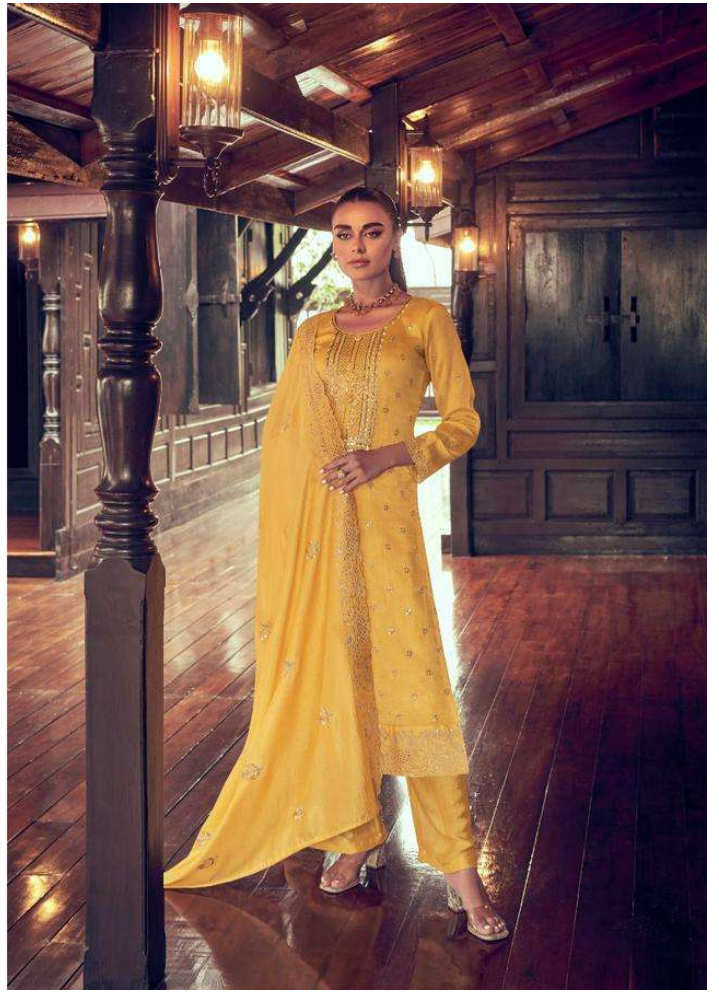

A | AASHIRWAD®
CREATION

GULKAND®
A brand by Aashirwad
Manya

A | AASHIRWAD®
CREATION

GULKAND®
A brand by Aashirwad
Manya

A | - 9656

A | AASHIRWAD®

A | 9656

A - 9657

9658

A | **AASHIRWAD**[®]
CREATION

GULKAND[®]
A brand by Aashirwad

Manya

DESIGN	PRICE	DESCRIPTION
9655	1799	~ TOP ~ PREMIUM SILK WITH SILK SANTOON INNER
9656	1799	~ BOTTOM ~ PREMIUM SILK
9657	1799	~ DUPTTA ~ PREMIUM SILK
9658	1799	