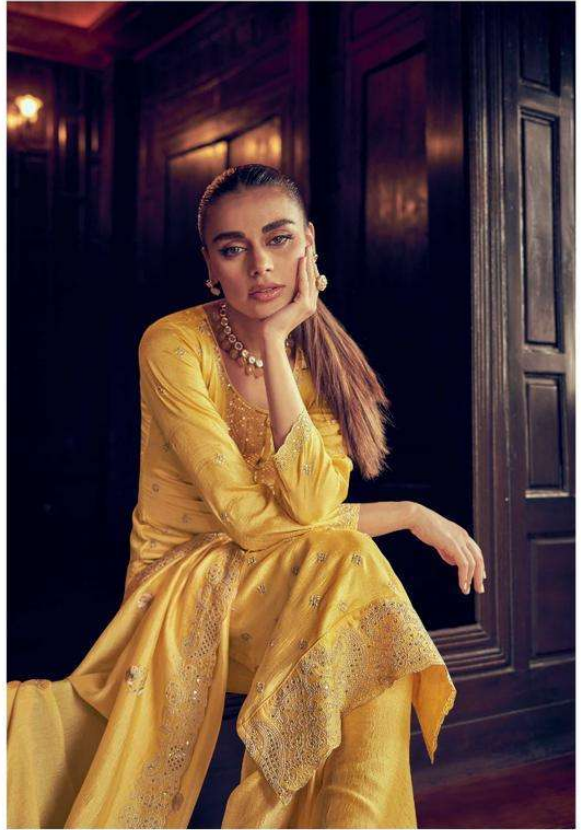

AASHIRWAD®
CREATION