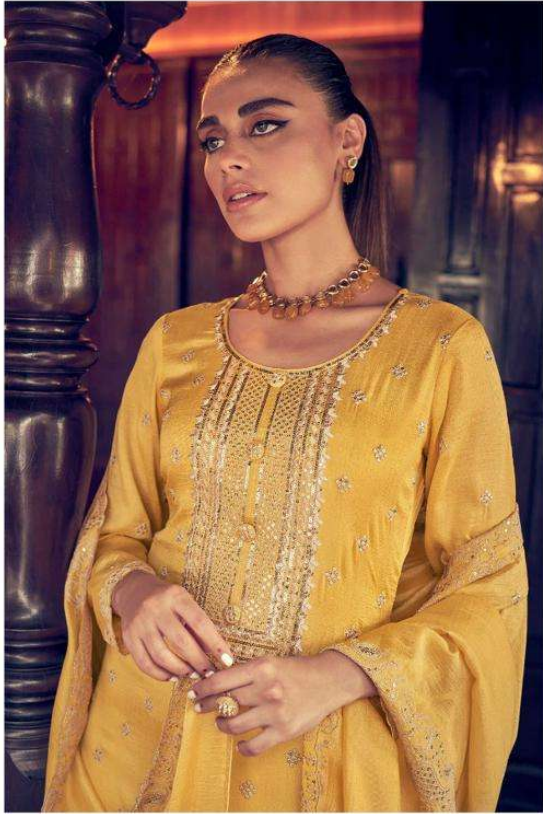

A | AASHIRWAD®  
CREATION

GULKAND®  
A brand by Aashirwad  
Manya

A | AASHIRWAD®  
CREATION

GULKAND®  
A brand by Aashirwad  
Manya

A | - 9656

A | AASHIRWAD®

A | 9656

AASHIRWAD<sup>®</sup>  
CREATION

9657

9658

**A** | **AASHIRWAD**<sup>®</sup>  
CREATION

**GULKAND**<sup>®</sup>  
A brand by Aashirwad

**Manya**

DESIGN	PRICE	DESCRIPTION
9655	1799	~ TOP ~ PREMIUM SILK WITH SILK SANTOON INNER
9656	1799	~ BOTTOM ~ PREMIUM SILK
9657	1799	~ DUPTTA ~ PREMIUM SILK
9658	1799	