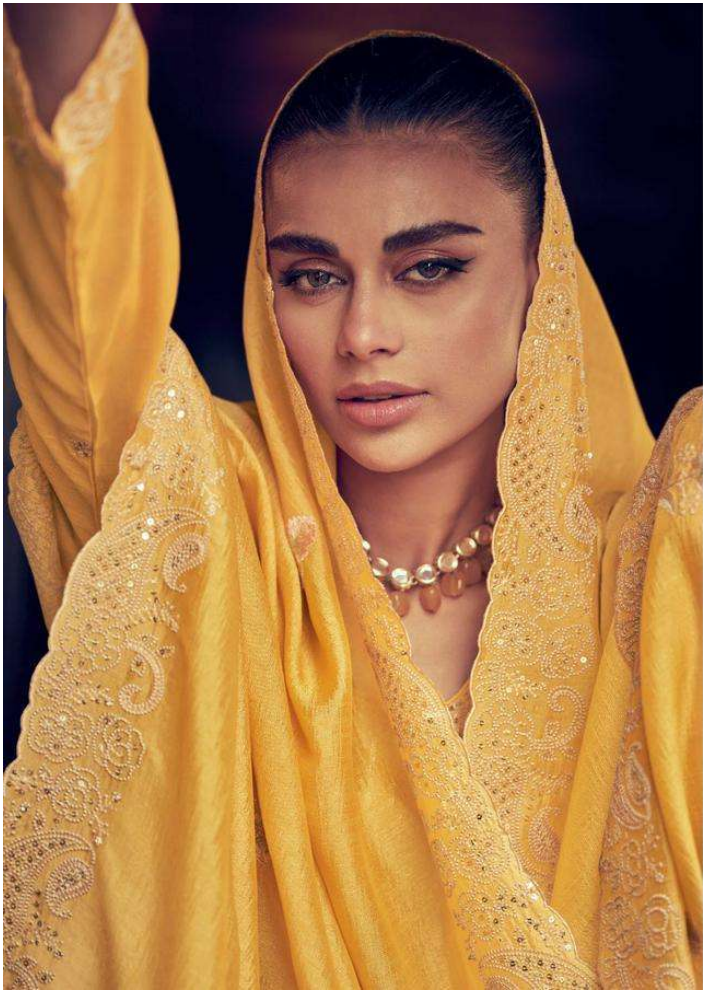

A | AASHIRWAD®
CREATION

GULKAND®
A brand by Aashirwad
Manya

A | AASHIRWAD®
CREATION

GULKAND®
A brand by Aashirwad
Manya

A | - 9656

A | AASHIRWAD®

A | 9656

A - 9657

9658

A | **AASHIRWAD**[®]
CREATION

GULKAND[®]
A brand by Aashirwad

Manya

DESIGN	PRICE	DESCRIPTION
9655	1799	~ TOP ~ PREMIUM SILK WITH SILK SANTOON INNER
9656	1799	~ BOTTOM ~ PREMIUM SILK
9657	1799	~ DUPTTA ~ PREMIUM SILK
9658	1799	