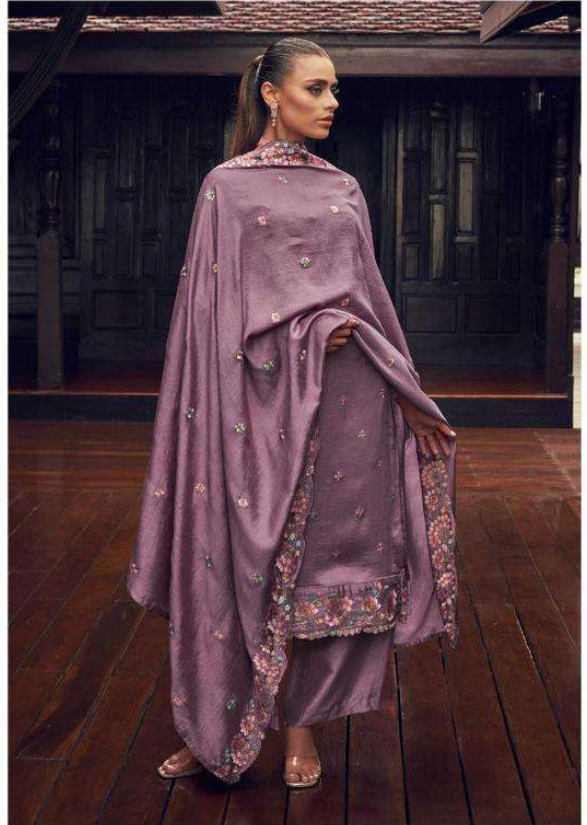

AASHIRWAD®
CREATION