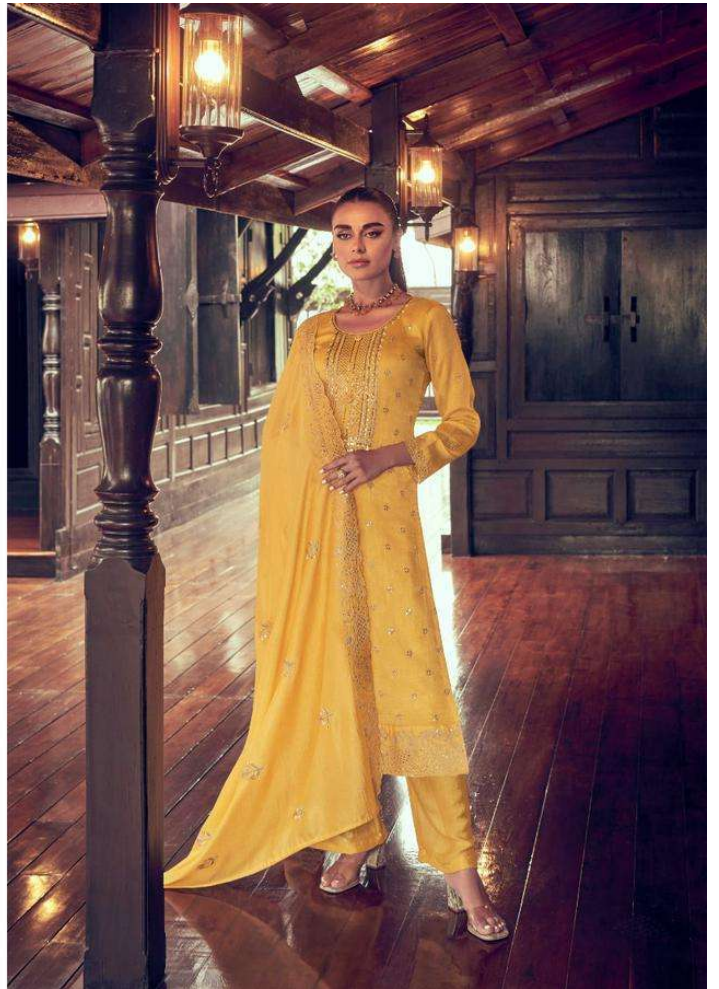

AASHIRWAD®
CREATION

A - 9657