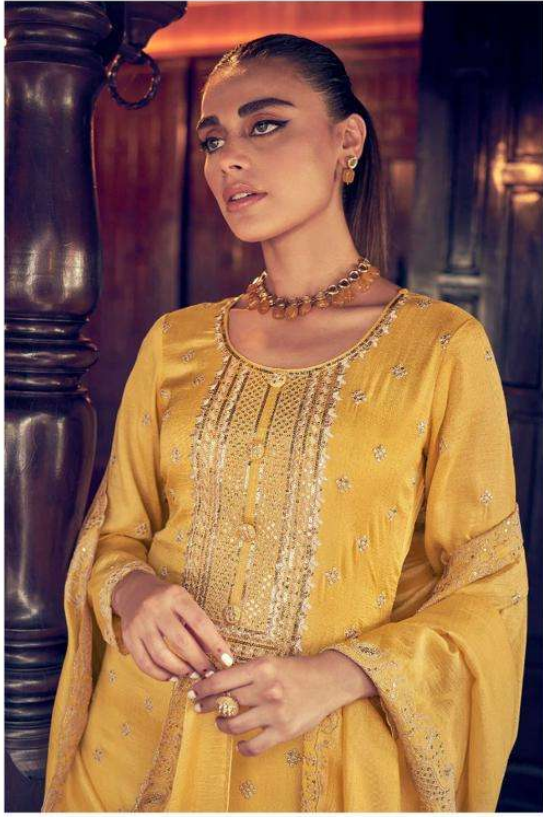

A | AASHIRWAD®
CREATION

GULKAND®
A brand by Aashirwad
Manya

A | AASHIRWAD®
CREATION

GULKAND®
A brand by Aashirwad
Manya

A | - 9656

A | AASHIRWAD®

A | 9656

A - 9657

9658

A | **AASHIRWAD**[®]
CREATION

GULKAND[®]
A brand by Aashirwad

Manya

DESIGN	PRICE	DESCRIPTION
9655	1799	~ TOP ~ PREMIUM SILK WITH SILK SANTOON INNER
9656	1799	~ BOTTOM ~ PREMIUM SILK
9657	1799	~ DUPTTA ~ PREMIUM SILK
9658	1799	