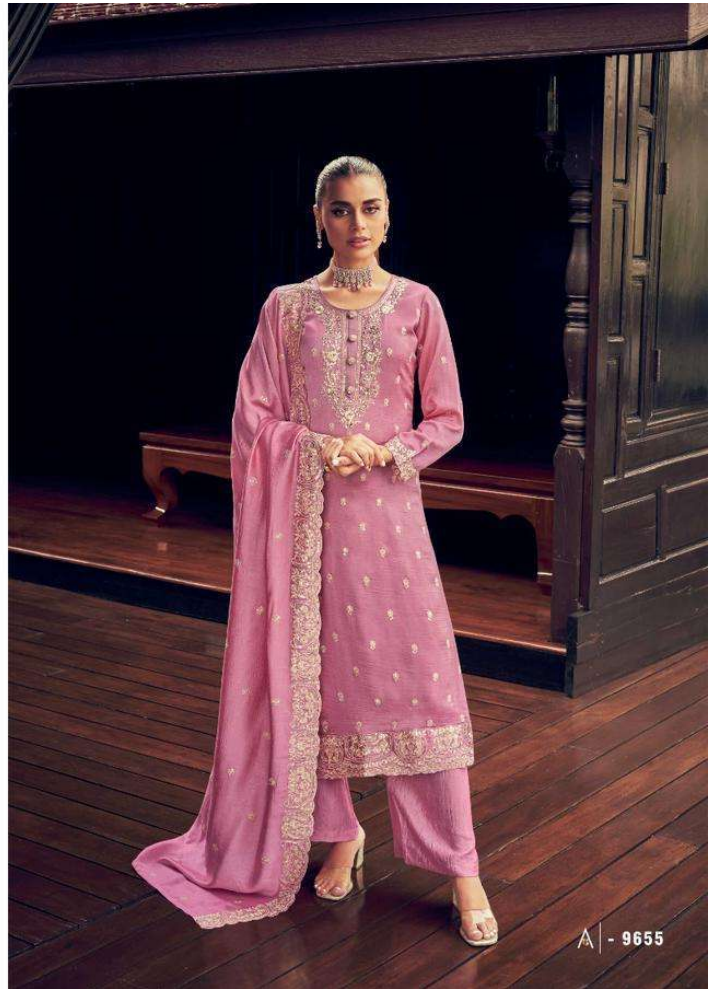

A | AASHIRWAD®
CREATION

GULKAND®
A brand by Aashirwad
Manya

A | AASHIRWAD®
CREATION

GULKAND®
A brand by Aashirwad
Manya

A | - 9656

A | AASHIRWAD®

A | 9656

A - 9657

9658

A | **AASHIRWAD**[®]
CREATION

GULKAND[®]
A brand by Aashirwad

Manya

DESIGN	PRICE	DESCRIPTION
9655	1799	~ TOP ~ PREMIUM SILK WITH SILK SANTOON INNER
9656	1799	~ BOTTOM ~ PREMIUM SILK
9657	1799	~ DUPTTA ~ PREMIUM SILK
9658	1799	