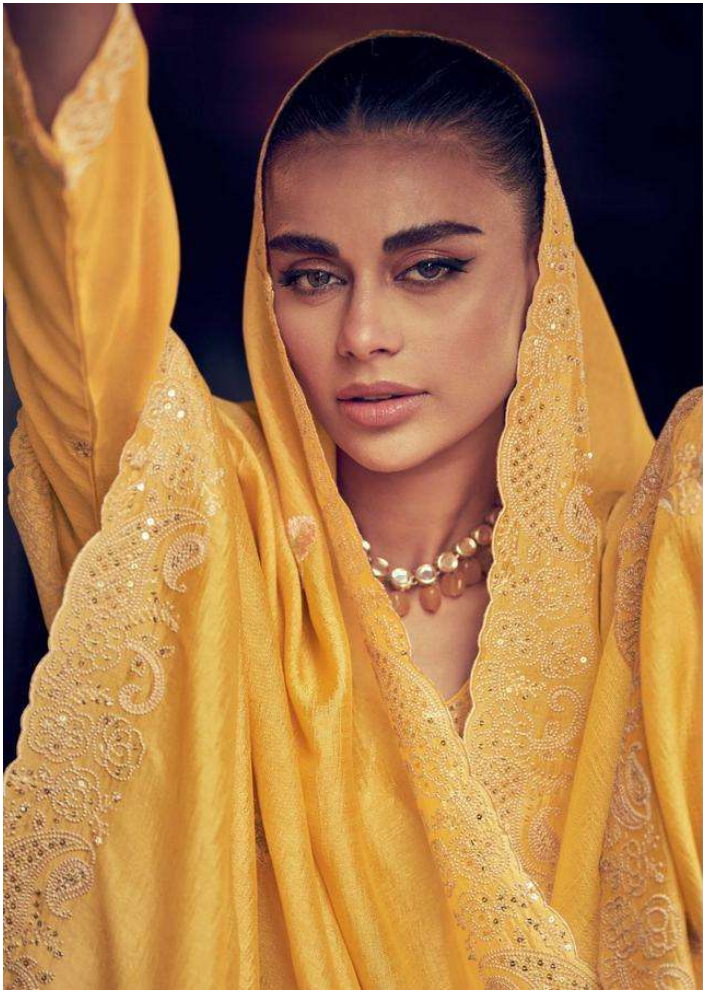

A | AASHIRWAD®
CREATION

A | - 9657