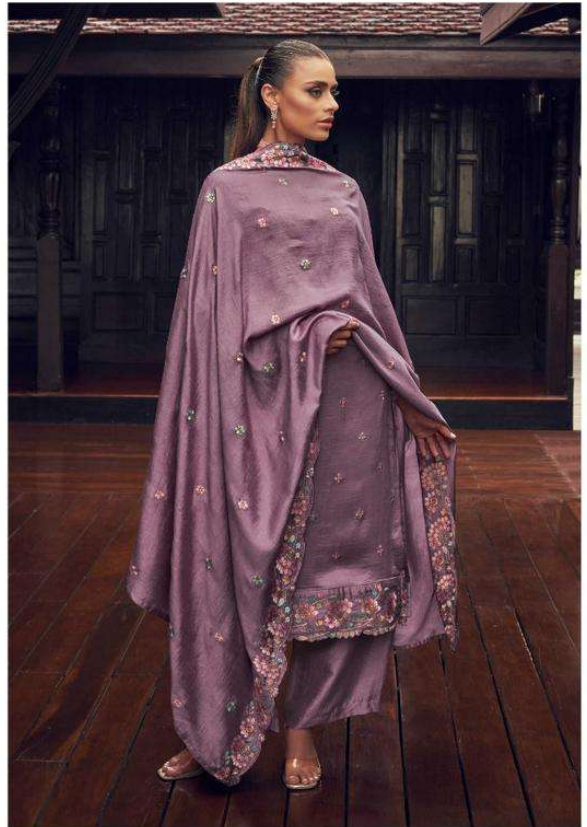

AASHIRWAD®
CREATION