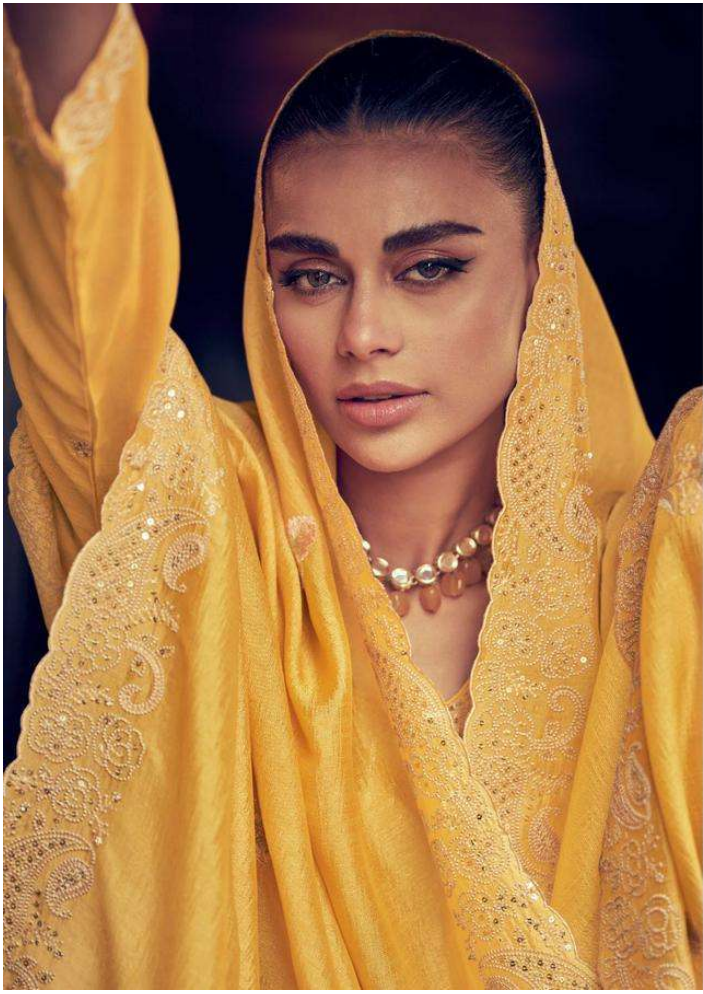

A | AASHIRWAD®  
CREATION

GULKAND®  
A brand by Aashirwad  
Manya

A | AASHIRWAD®  
CREATION

GULKAND®  
A brand by Aashirwad  
Manya

A | - 9656

A | AASHIRWAD®

A | 9656

A - 9657

9658

**A** | **AASHIRWAD**<sup>®</sup>  
CREATION

**GULKAND**<sup>®</sup>  
A brand by Aashirwad

**Manya**

DESIGN	PRICE	DESCRIPTION
9655	1799	~ TOP ~ PREMIUM SILK WITH SILK SANTOON INNER
9656	1799	~ BOTTOM ~ PREMIUM SILK
9657	1799	~ DUPTTA ~ PREMIUM SILK
9658	1799	