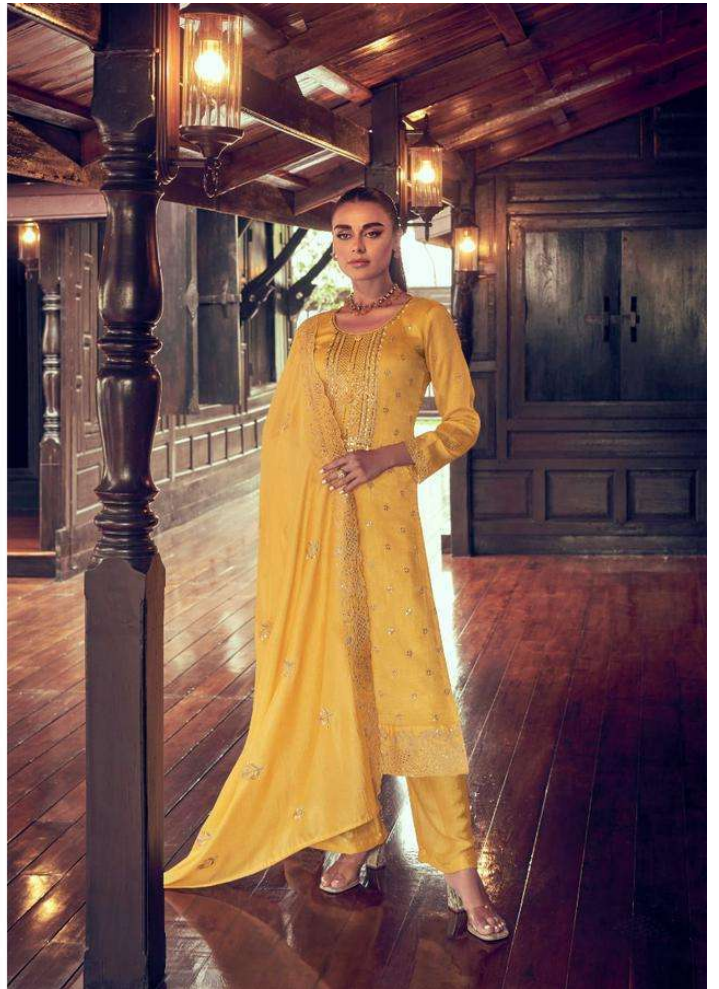

A | AASHIRWAD®
CREATION

GULKAND®
A brand by Aashirwad
Manya

A | AASHIRWAD®
CREATION

GULKAND®
A brand by Aashirwad
Manya

A | - 9656

A | AASHIRWAD®

A | 9656

A - 9657

9658

A | **AASHIRWAD**[®]
CREATION

GULKAND[®]
A brand by Aashirwad

Manya

DESIGN	PRICE	DESCRIPTION
9655	1799	~ TOP ~ PREMIUM SILK WITH SILK SANTOON INNER
9656	1799	~ BOTTOM ~ PREMIUM SILK
9657	1799	~ DUPTTA ~ PREMIUM SILK
9658	1799	