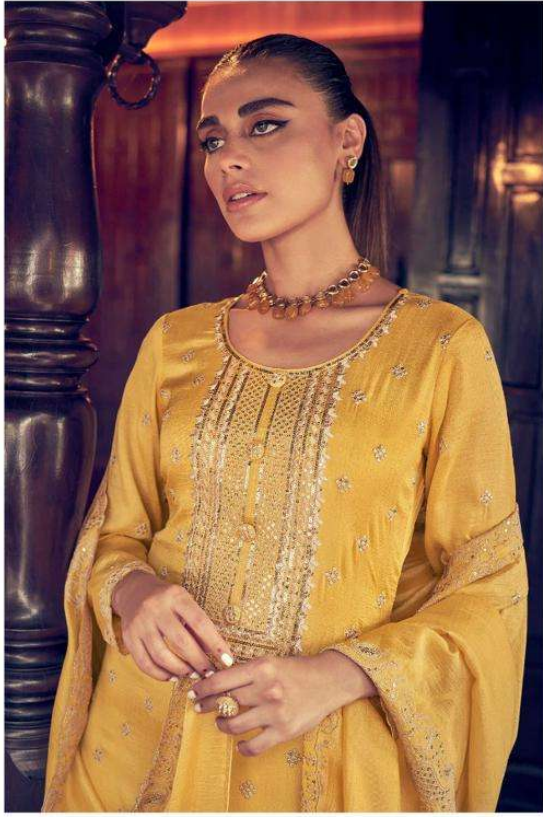

A | AASHIRWAD®  
CREATION

GULKAND®  
A brand by Aashirwad  
Manya

A | AASHIRWAD®  
CREATION

GULKAND®  
A brand by Aashirwad  
Manya

A | - 9656

A | AASHIRWAD®

A | 9656

A - 9657

9658

**A** | **AASHIRWAD**<sup>®</sup>  
CREATION

**GULKAND**<sup>®</sup>  
A brand by Aashirwad

**Manya**

DESIGN	PRICE	DESCRIPTION
9655	1799	~ TOP ~ PREMIUM SILK WITH SILK SANTOON INNER
9656	1799	~ BOTTOM ~ PREMIUM SILK
9657	1799	~ DUPTTA ~ PREMIUM SILK
9658	1799	