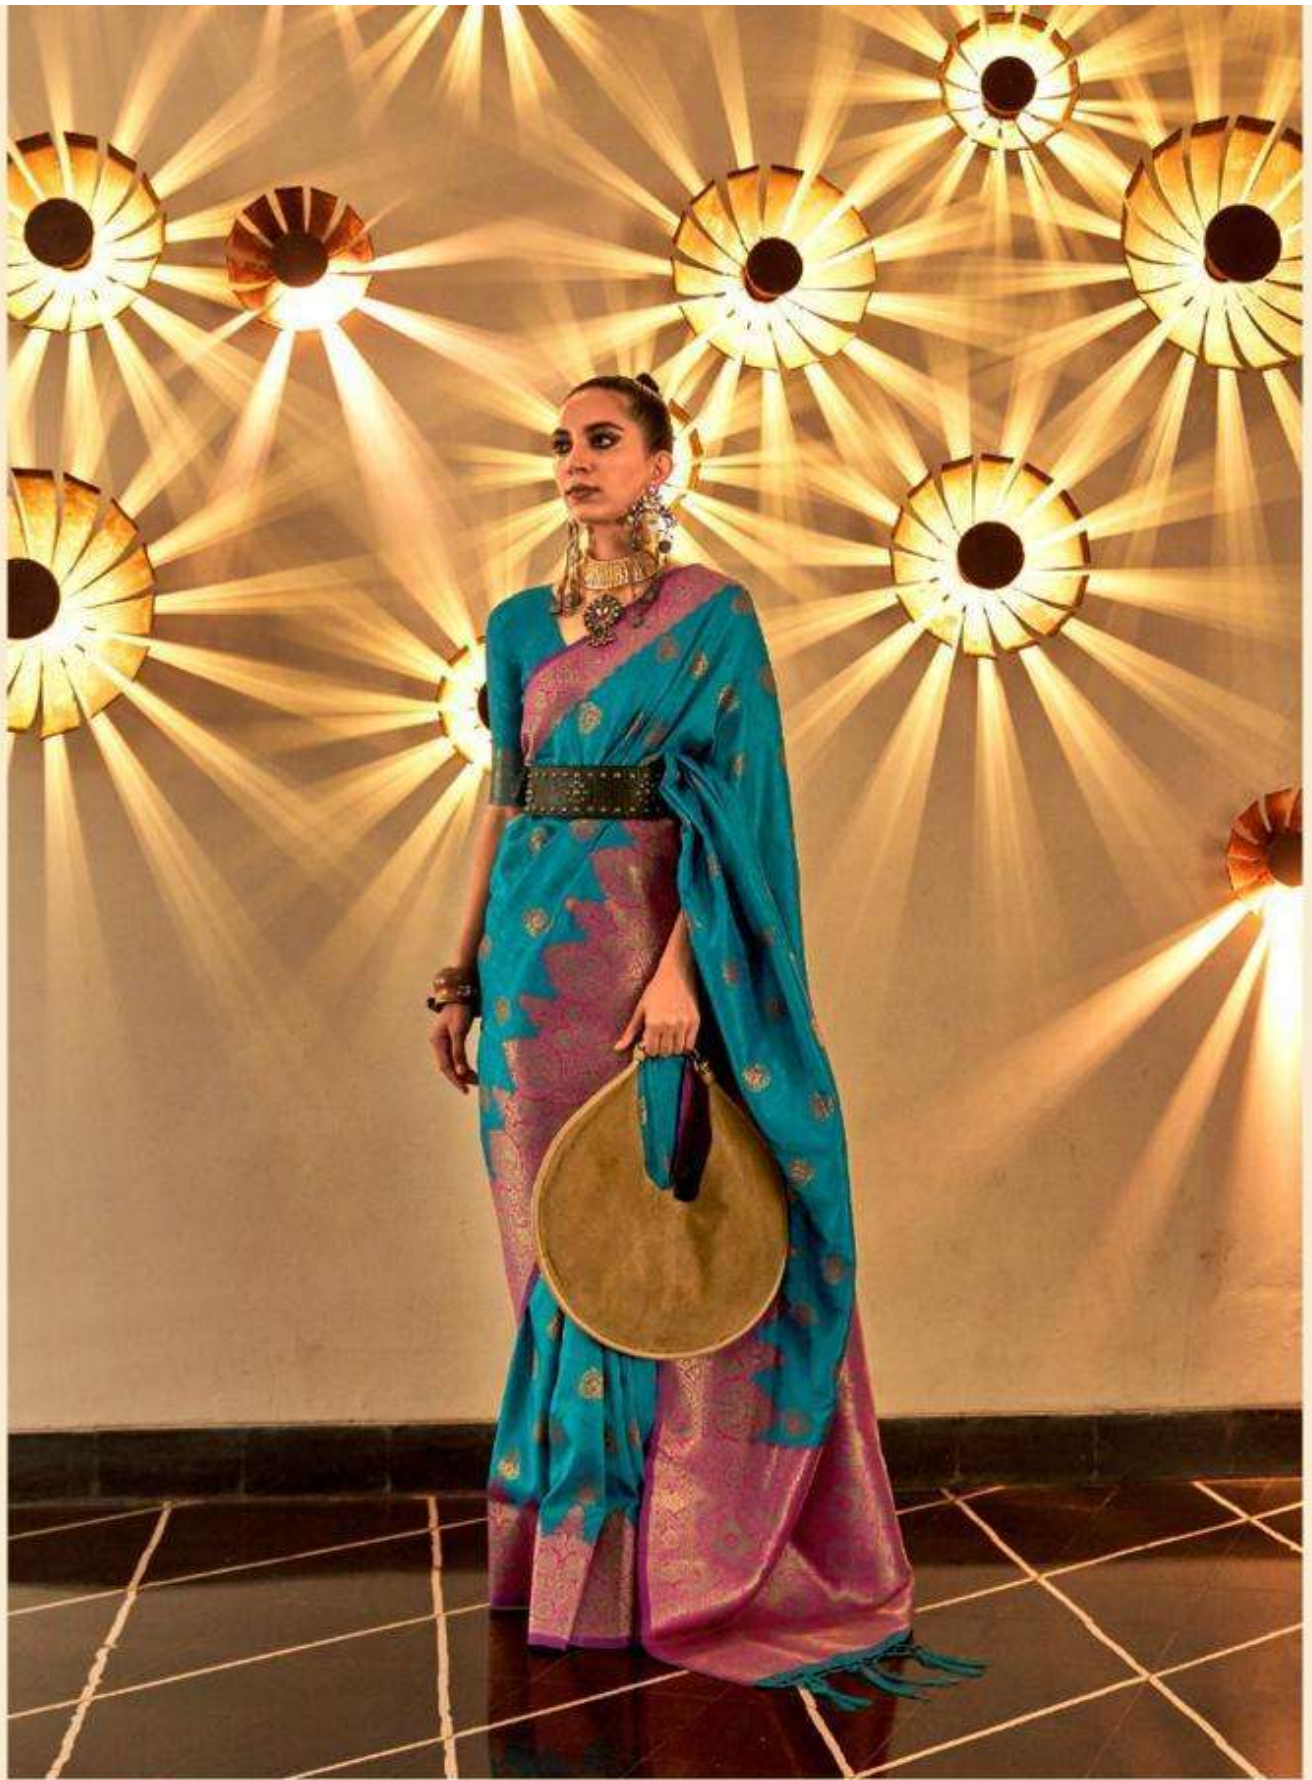

RAJTEX
Selection
Puranes | Udaipur | Silkare

KORNELLA SILK
CHAAP HANDLOOM WEAVING SILK

310002