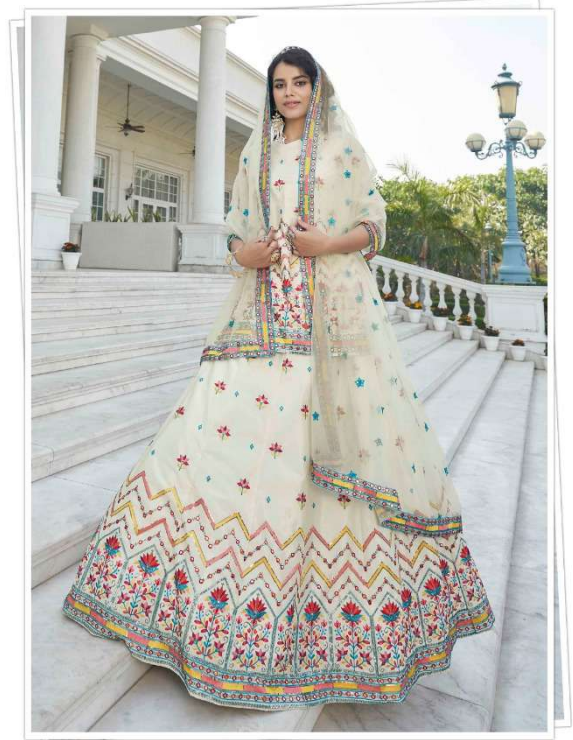

शुभकला bhkala