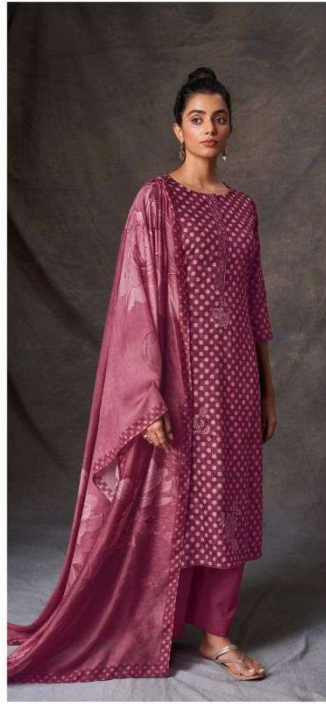

Ganga®

Joelle

S1807

Ganga®

Joelle

S1807

S1807-A

S1807-B

S1807-C

S1807-D

PRODUCT NAME	<b>JOELLE</b>
D.NO.	S1807
DESCRIPTION	<b>TOP</b> PREMIUM COTTON SILK PRINTED WITH EMBROIDERY AND LACE ON DAMAN  <b>BOTTOM</b> PREMIUM COTTON SILK SOLID  <b>DUPATTA</b> FINEST BEMBERG LAWN PRINTED
HSN CODE	<b>520851</b>
WHOLESALE PRICE	<b>1640/- EACH+GST(EXTRA)</b>

S1807-A

S1807-B

S1807-C

S1807-D

Ganga®  
**Joelle**  
S1807-A/B/C/D