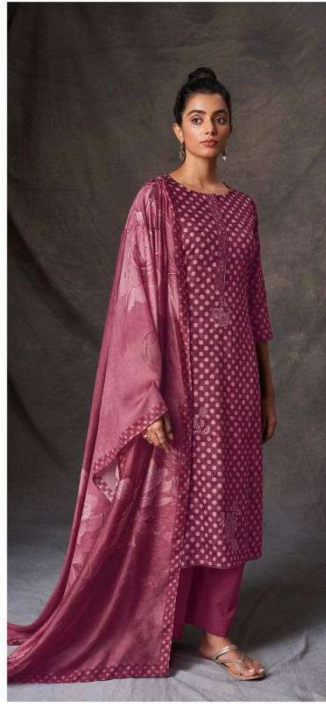

Ganga®

Joelle

S1807

Ganga®

Joelle

S1807

S1807-A

S1807-B

S1807-C

S1807-D

PRODUCT NAME	JOELLE
D.NO.	S1807
DESCRIPTION	TOP PREMIUM COTTON SILK PRINTED WITH EMBROIDERY AND LACE ON DAMAN BOTTOM PREMIUM COTTON SILK SOLID DUPATTA FINEST BEMBERG LAWN PRINTED
HSN CODE	520851
WHOLESALE PRICE	1640/- EACH+GST(EXTRA)

S1807-A

S1807-B

S1807-C

S1807-D

Ganga®
Joelle
S1807-A/B/C/D