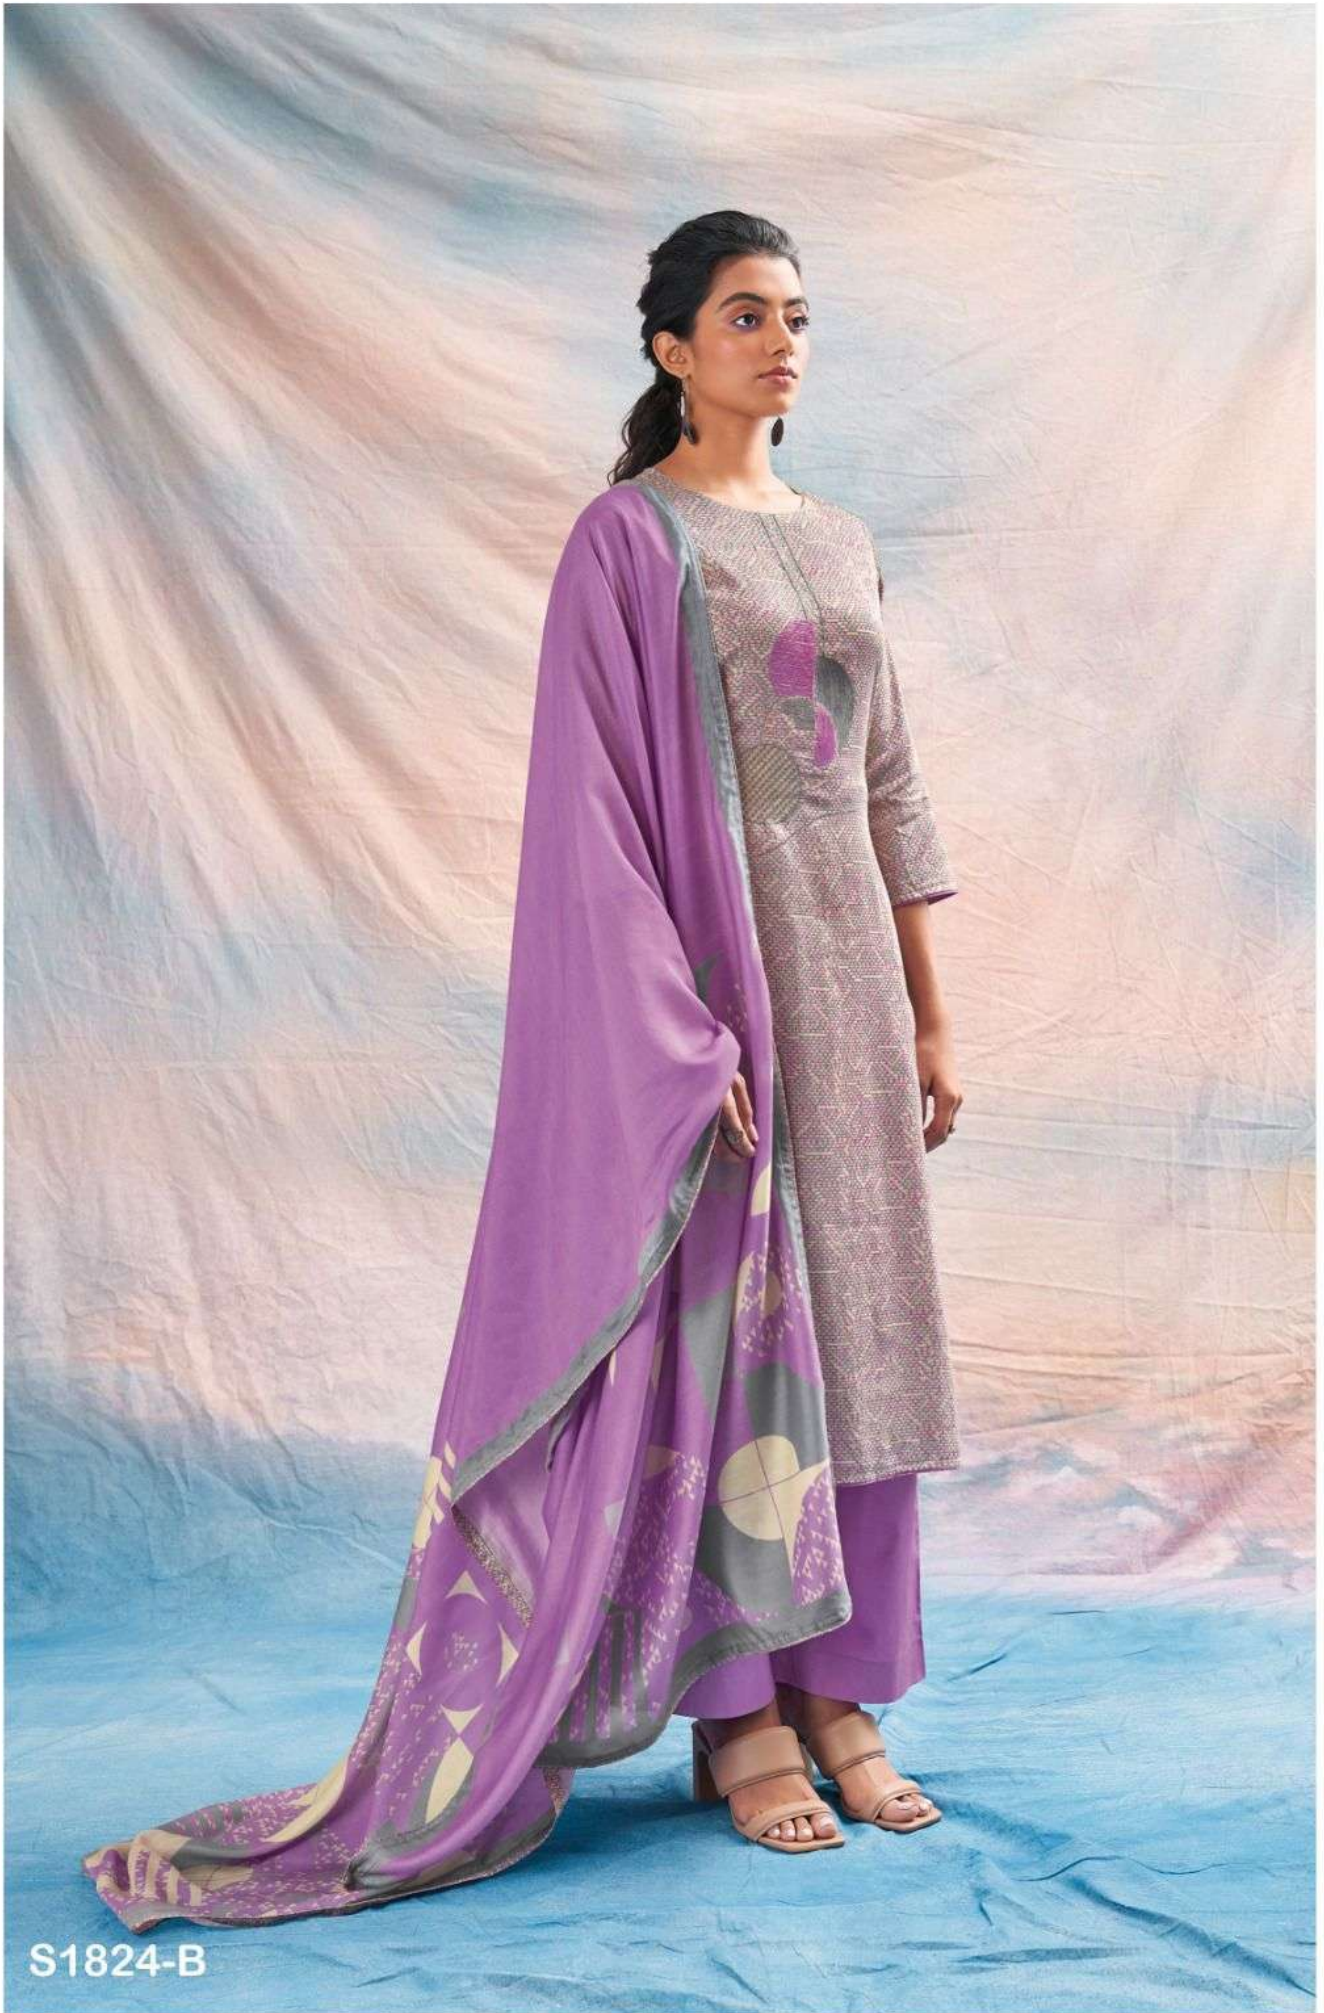

Ganga®  
Heidi  
S1824

Ganga®  
Heidi  
S1824

S1824-A

S1824-C

S1824-B

S1824-D

S1824-A

S1824-B

S1824-C

S1824-D

Ganga®  
**Heidi**  
S1824- A/B/C/D

PRODUCT NAME	<b>HEIDI</b>
D.NO.	S1824
DESCRIPTION	<b>TOP</b> PREMIUM COTTON SILK PRINTED WITH EMBROIDERY AND SOLID BORDER ON DAMAN  <b>BOTTOM</b> PREMIUM COTTON SILK SOLID COLOUR  <b>DUPATTA</b> FINEST BEMBERG LAWN PRINTED
HSN CODE	<b>520851</b>
WHOLESALE PRICE	<b>1640/- EACH+GST(EXTRA)</b>