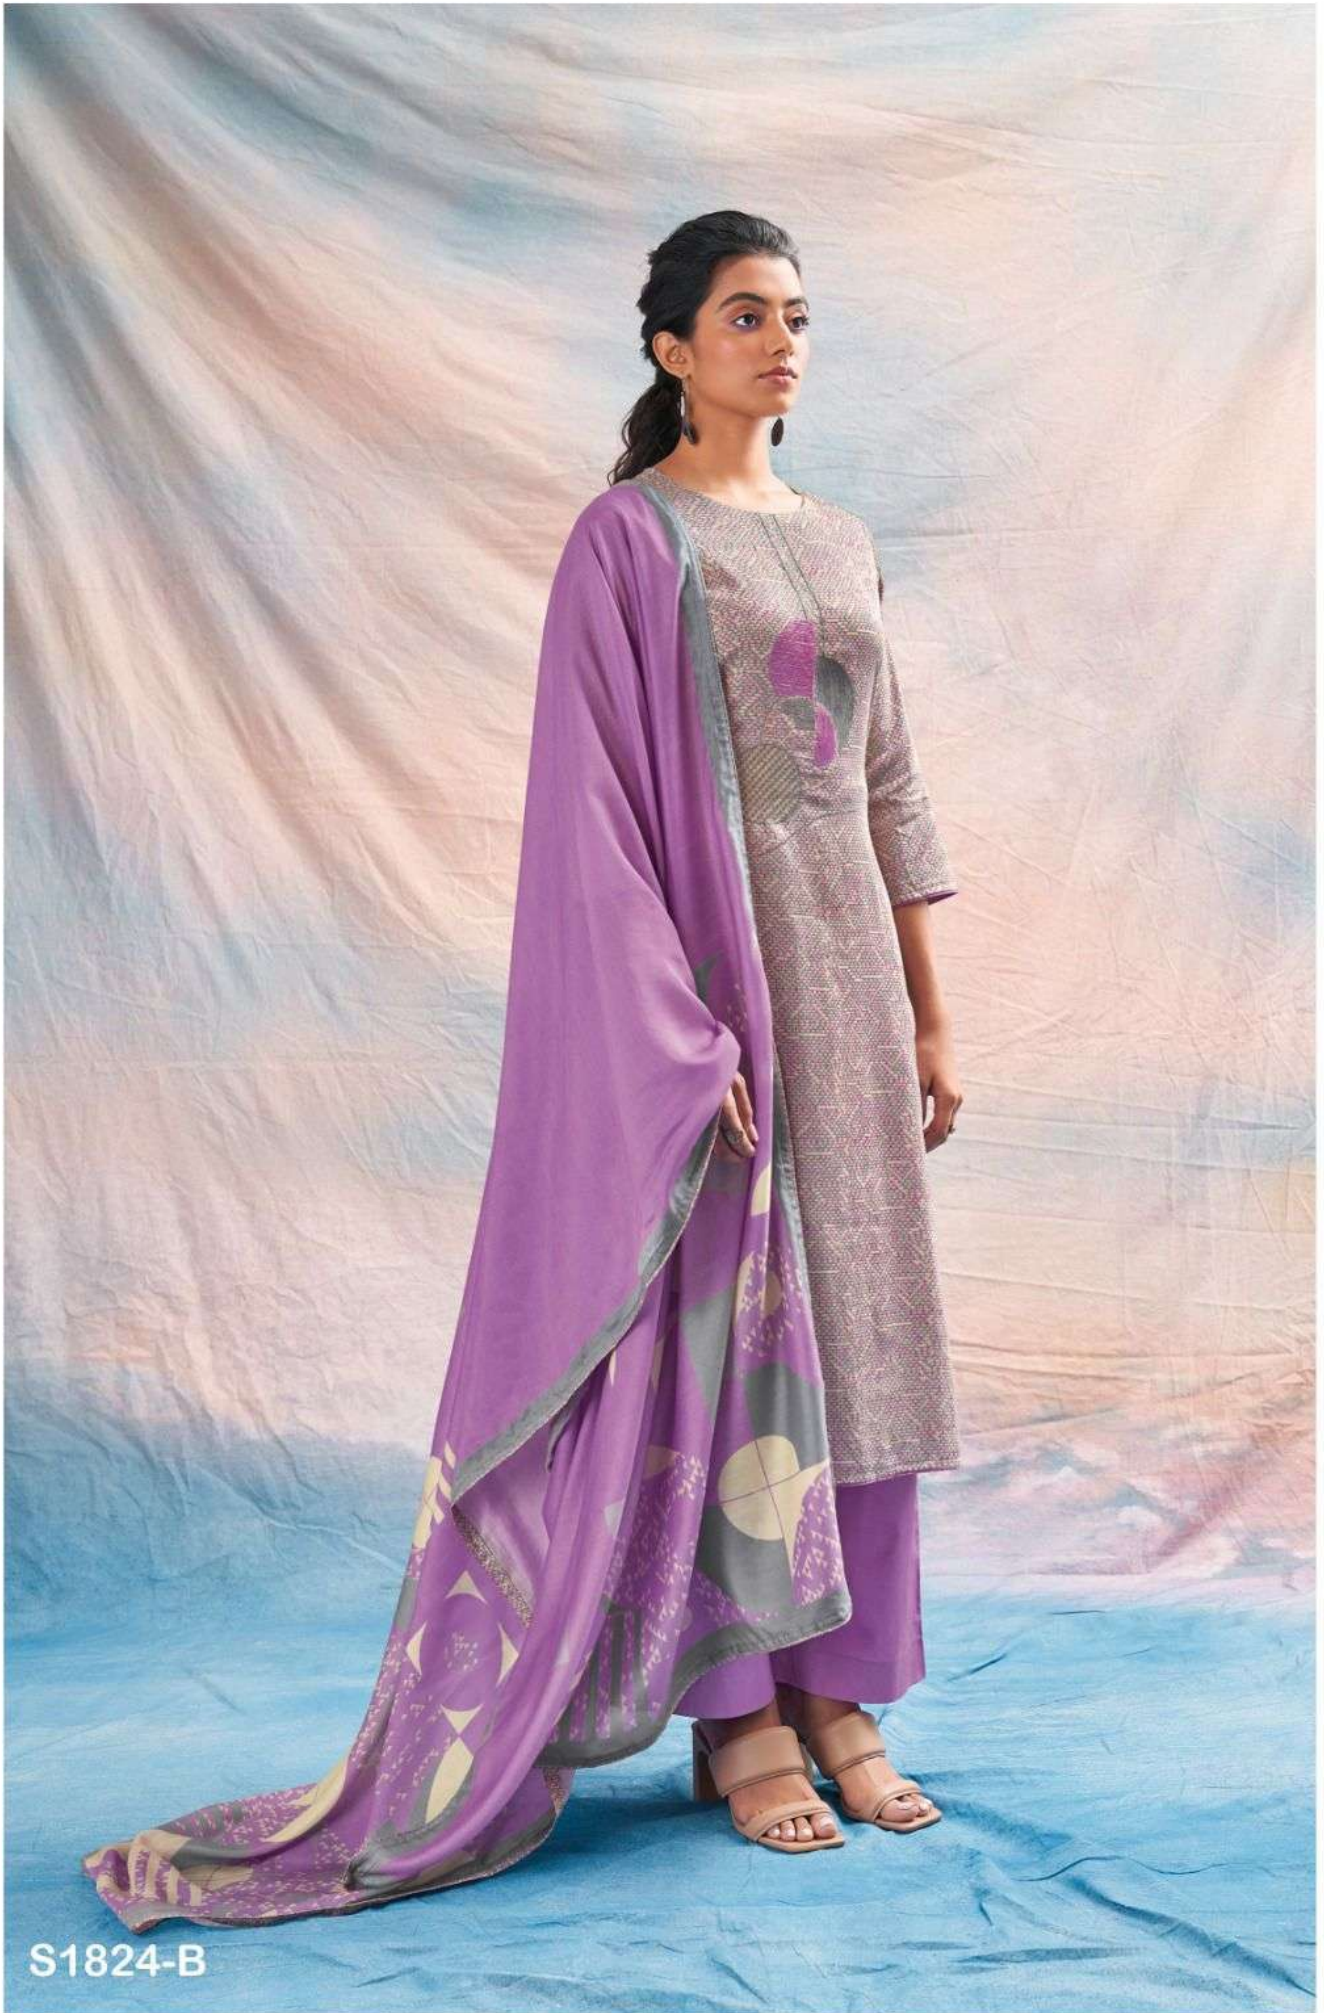

Ganga®
Heidi
S1824

Ganga®
Heidi
S1824

S1824-A

S1824-C

S1824-B

S1824-D

S1824-A

S1824-B

S1824-C

S1824-D

Ganga®
Heidi
S1824- A/B/C/D

PRODUCT NAME	HEIDI
D.NO.	S1824
DESCRIPTION	TOP PREMIUM COTTON SILK PRINTED WITH EMBROIDERY AND SOLID BORDER ON DAMAN BOTTOM PREMIUM COTTON SILK SOLID COLOUR DUPATTA FINEST BEMBERG LAWN PRINTED
HSN CODE	520851
WHOLESALE PRICE	1640/- EACH+GST(EXTRA)