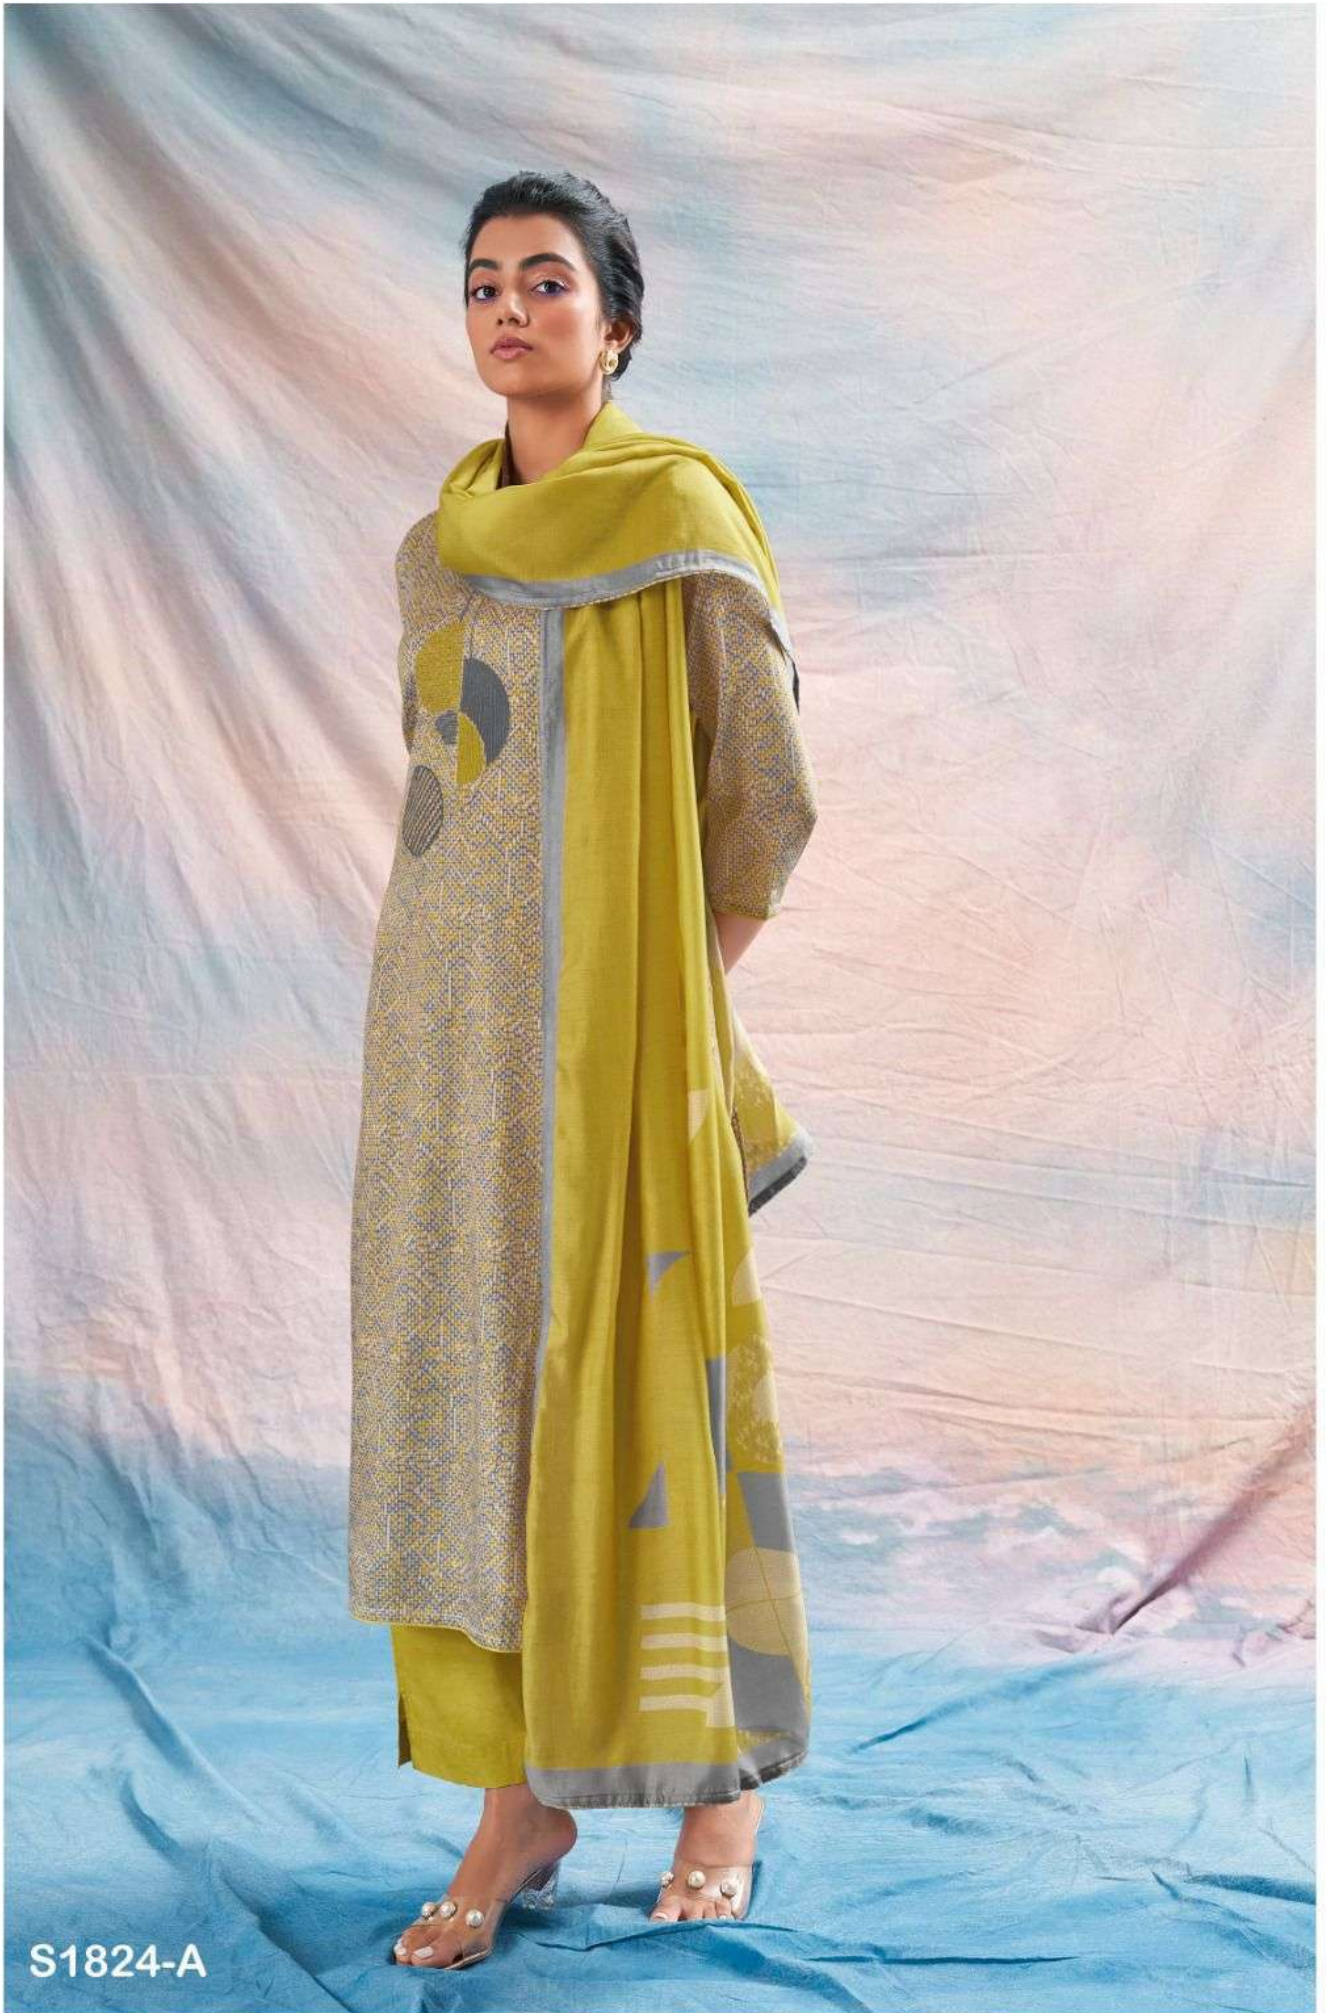

Ganga®  
Heidi  
S1824

Ganga®  
Heidi  
S1824

S1824-A

S1824-C

S1824-B

S1824-D

S1824-A

S1824-B

S1824-C

S1824-D

Ganga®  
**Heidi**  
S1824- A/B/C/D

PRODUCT NAME	<b>HEIDI</b>
D.NO.	S1824
DESCRIPTION	<b>TOP</b> PREMIUM COTTON SILK PRINTED WITH EMBROIDERY AND SOLID BORDER ON DAMAN  <b>BOTTOM</b> PREMIUM COTTON SILK SOLID COLOUR  <b>DUPATTA</b> FINEST BEMBERG LAWN PRINTED
HSN CODE	<b>520851</b>
WHOLESALE PRICE	<b>1640/- EACH+GST(EXTRA)</b>