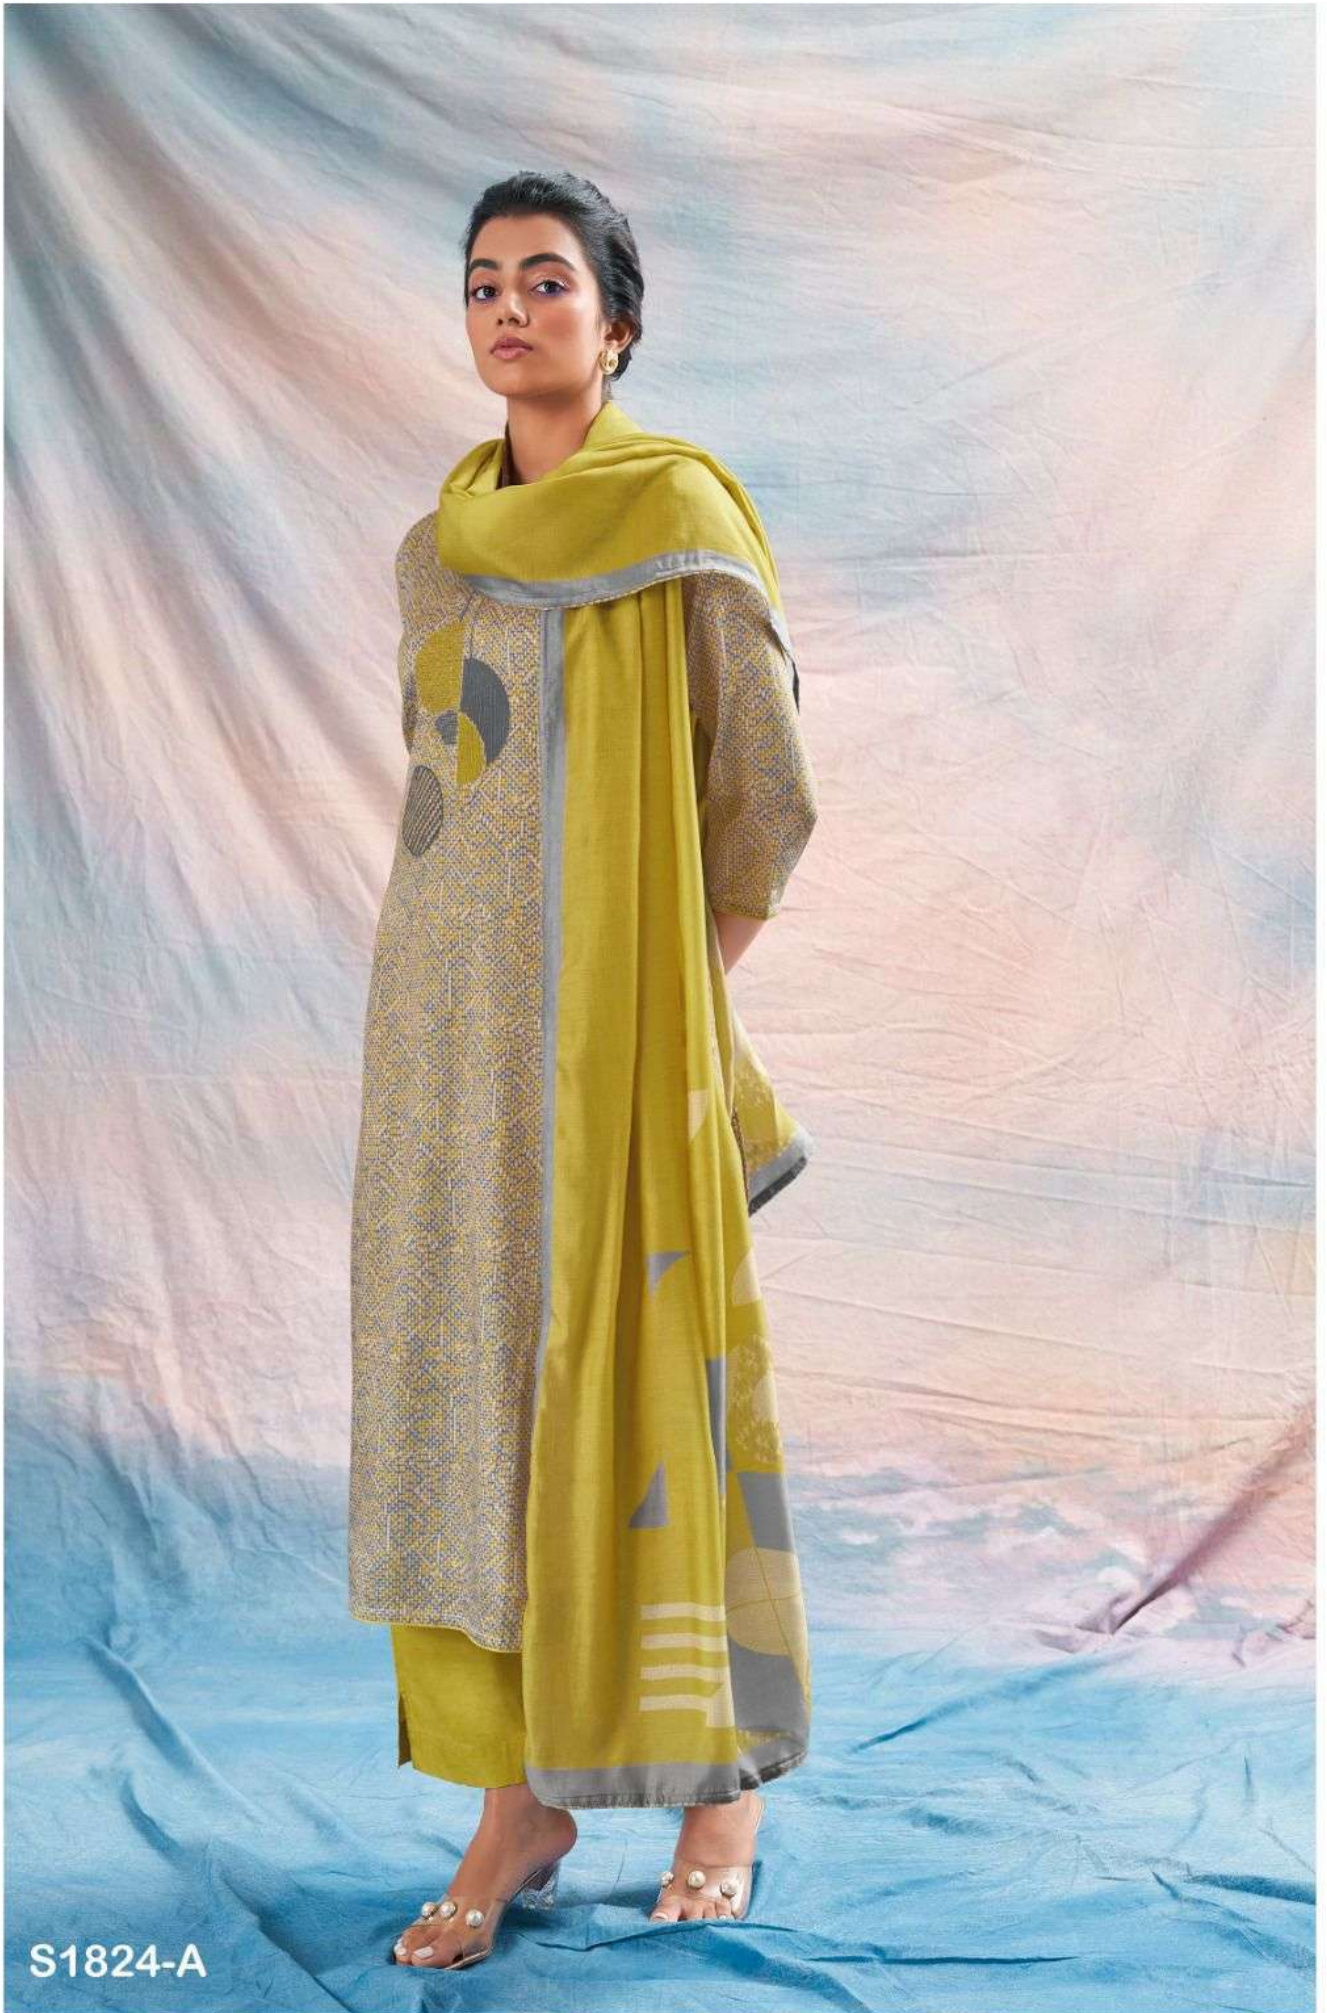

Ganga®
Heidi
S1824

Ganga®
Heidi
S1824

S1824-A

S1824-C

S1824-B

S1824-D

S1824-A

S1824-B

S1824-C

S1824-D

Ganga®
Heidi
S1824- A/B/C/D

PRODUCT NAME	HEIDI
D.NO.	S1824
DESCRIPTION	TOP PREMIUM COTTON SILK PRINTED WITH EMBROIDERY AND SOLID BORDER ON DAMAN BOTTOM PREMIUM COTTON SILK SOLID COLOUR DUPATTA FINEST BEMBERG LAWN PRINTED
HSN CODE	520851
WHOLESALE PRICE	1640/- EACH+GST(EXTRA)