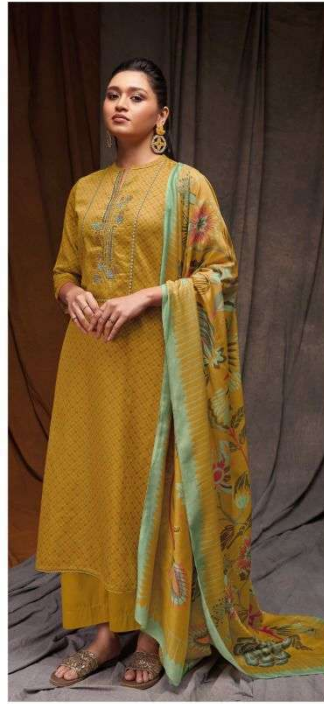

Ganga®  
*Alexa*  
S1790

Ganga®  
*Alexa*  
S1790

S1790-A

S1790-B

S1790-C

S1790-D

S1790-A

S1790-B

S1790-C

S1790-D

Ganga®  
*Alexa*  
S1790- A/B/C/D

PRODUCT NAME	<b>ALEXA</b>
D.NO.	S1790
DESCRIPTION	<b>TOP</b> PREMIUM COTTON SILK PRINTED WITH EMBROIDERY AND LACE  <b>BOTTOM</b> PREMIUM COTTON SOLID COLOUR  <b>DUPATTA</b> FINEST BEMBERG LAWN PRINTED
HSN CODE	<b>520851</b>
WHOLESALE PRICE	<b>1640/- EACH+GST(EXTRA)</b>