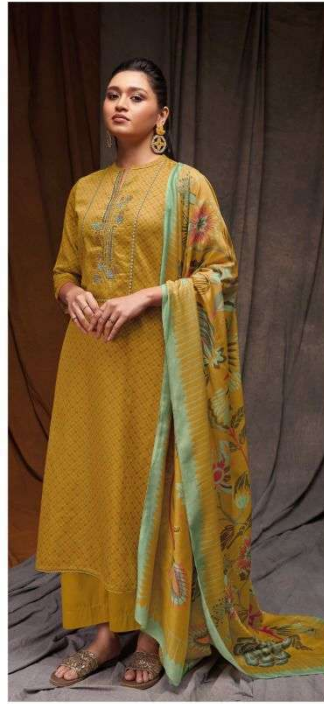

Ganga®
Alexa
S1790

Ganga®
Alexa
S1790

S1790-A

S1790-B

S1790-C

S1790-D

S1790-A

S1790-B

S1790-C

S1790-D

Ganga®
Alexa
S1790- A/B/C/D

PRODUCT NAME	ALEXA
D.NO.	S1790
DESCRIPTION	TOP PREMIUM COTTON SILK PRINTED WITH EMBROIDERY AND LACE BOTTOM PREMIUM COTTON SOLID COLOUR DUPATTA FINEST BEMBERG LAWN PRINTED
HSN CODE	520851
WHOLESALE PRICE	1640/- EACH+GST(EXTRA)