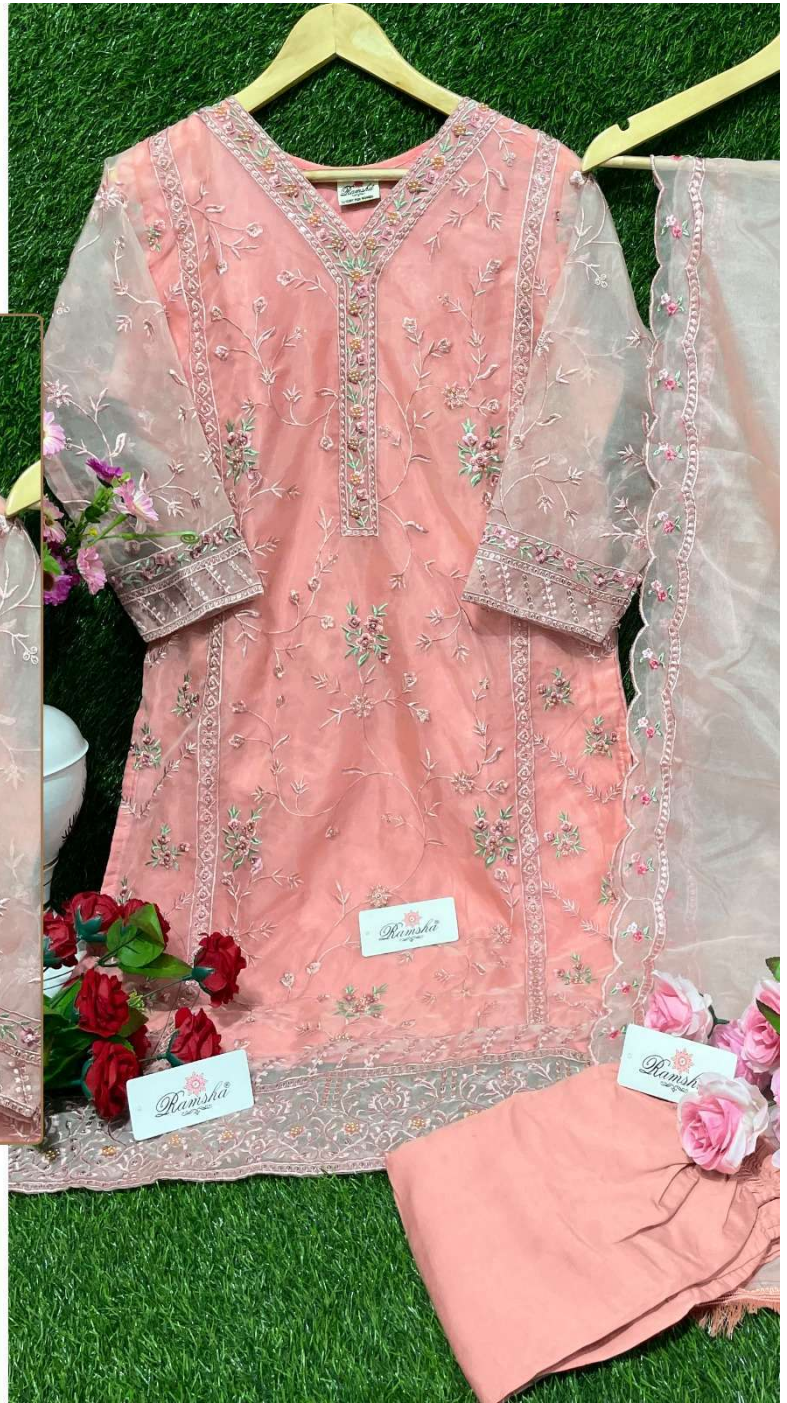

READYMAD
#R-1038-B

TOP- ORGENZA WITH EMBROIDERY

BOTTOM- SILK STICH

DUPATTA - ORGENZA EMBROIDERY

- Ⓟ DRY CLEAN ONLY.
- ⓧ DO NOT USE ANY BLEACH OR STAIN REMOVING CHEMICAL.
- ☎ IRON THE FABRIC AT MODERATE TEMPERATURE.