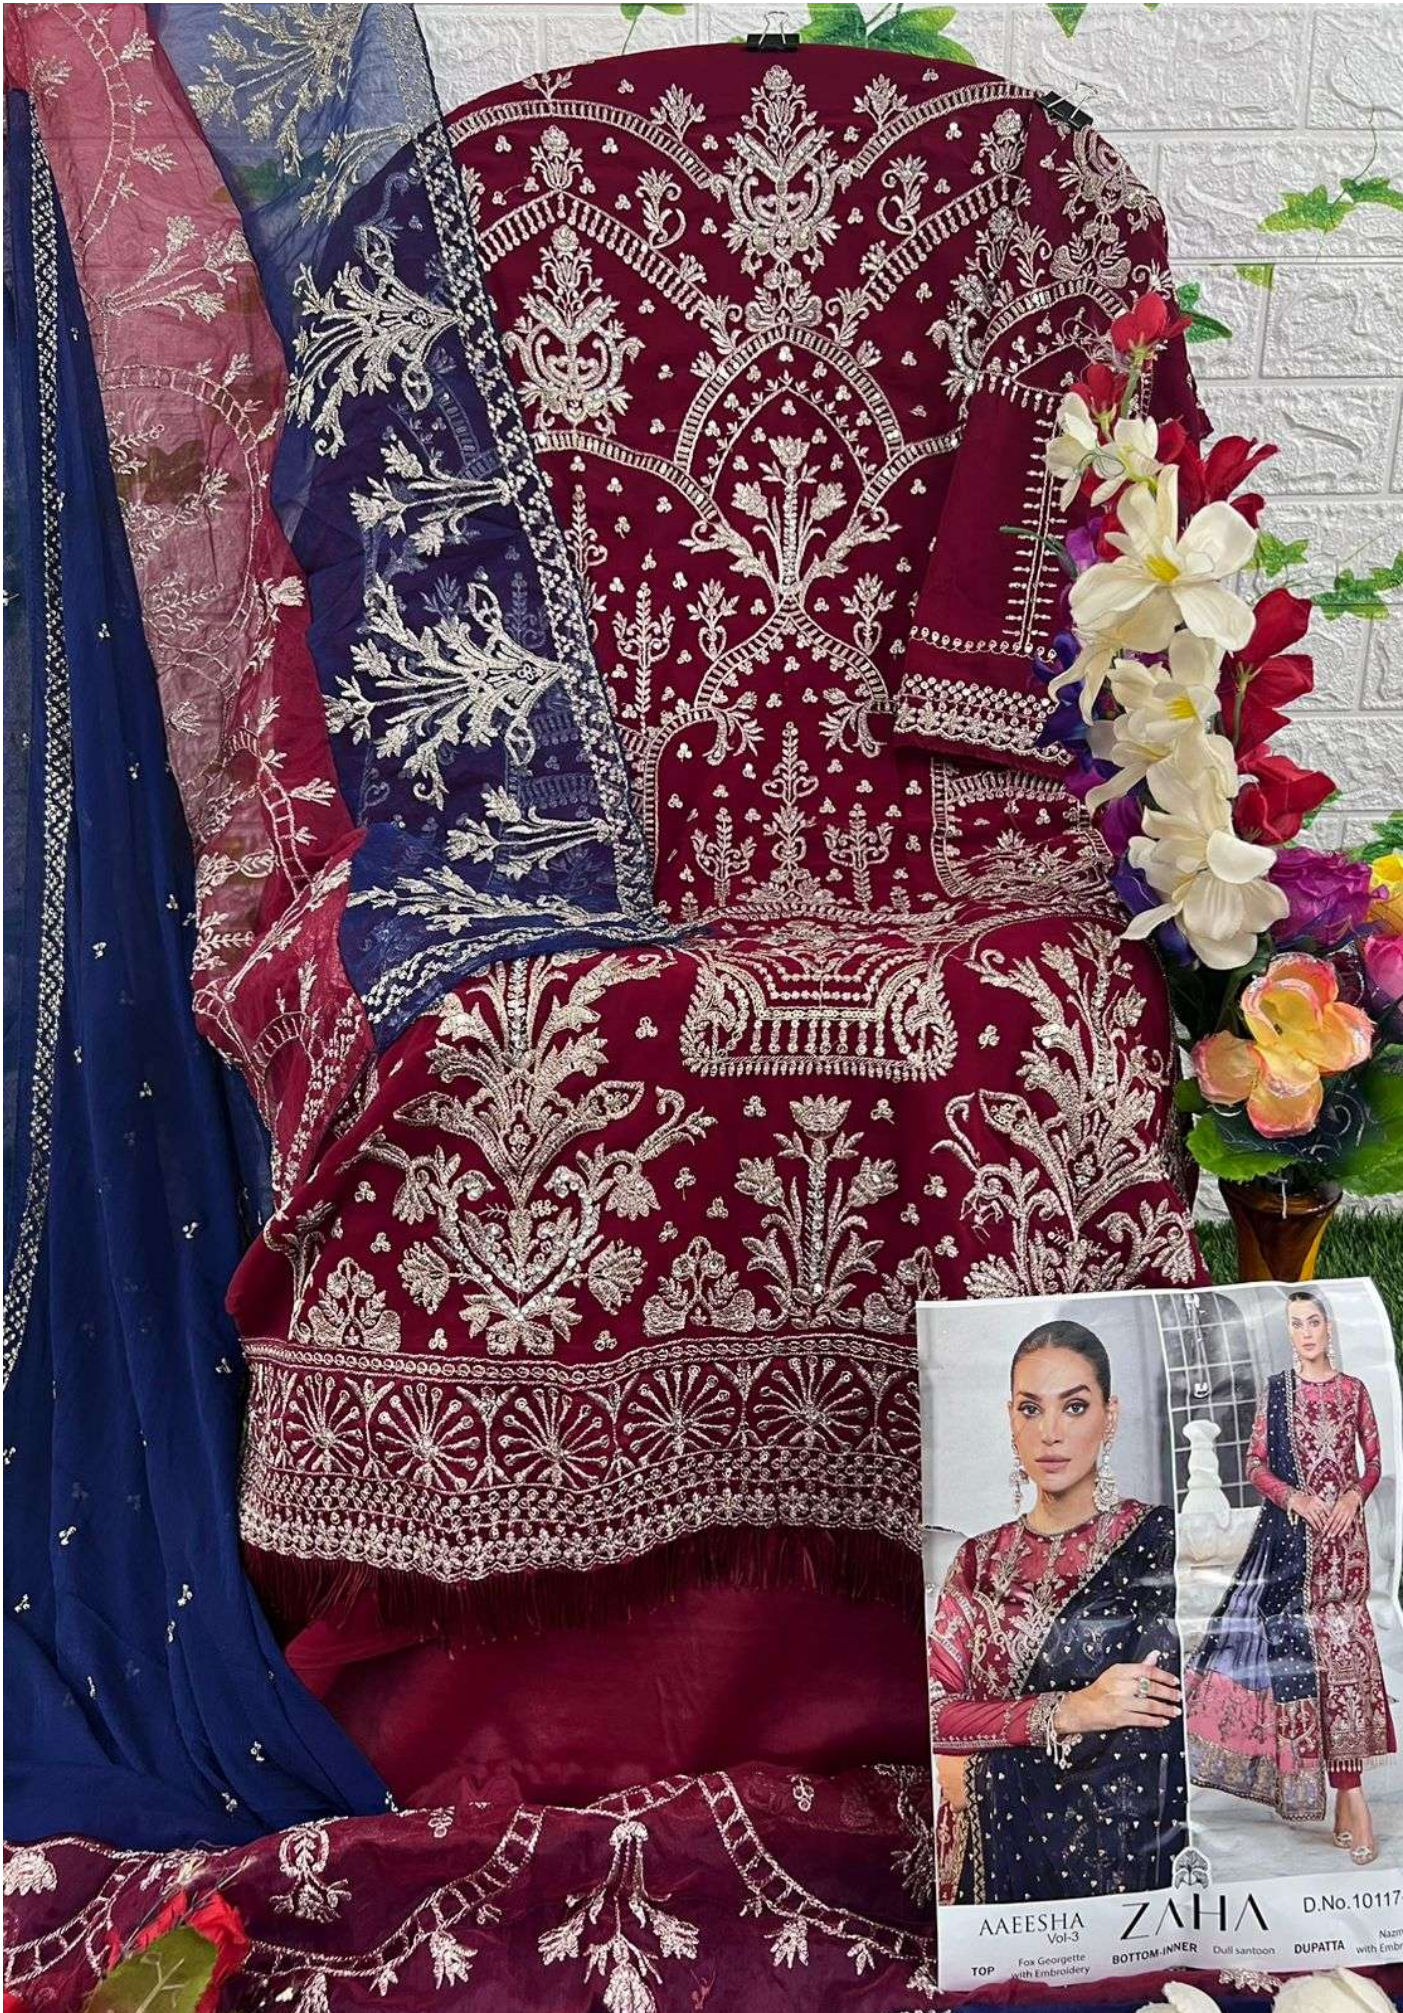

AAEESHA
Vol-3

ZAHA

D.No.10117

TOP Fox Georgette with Embroidery

BOTTOM-INNER Dull santoon

DUPATTA Nazmi with Emb