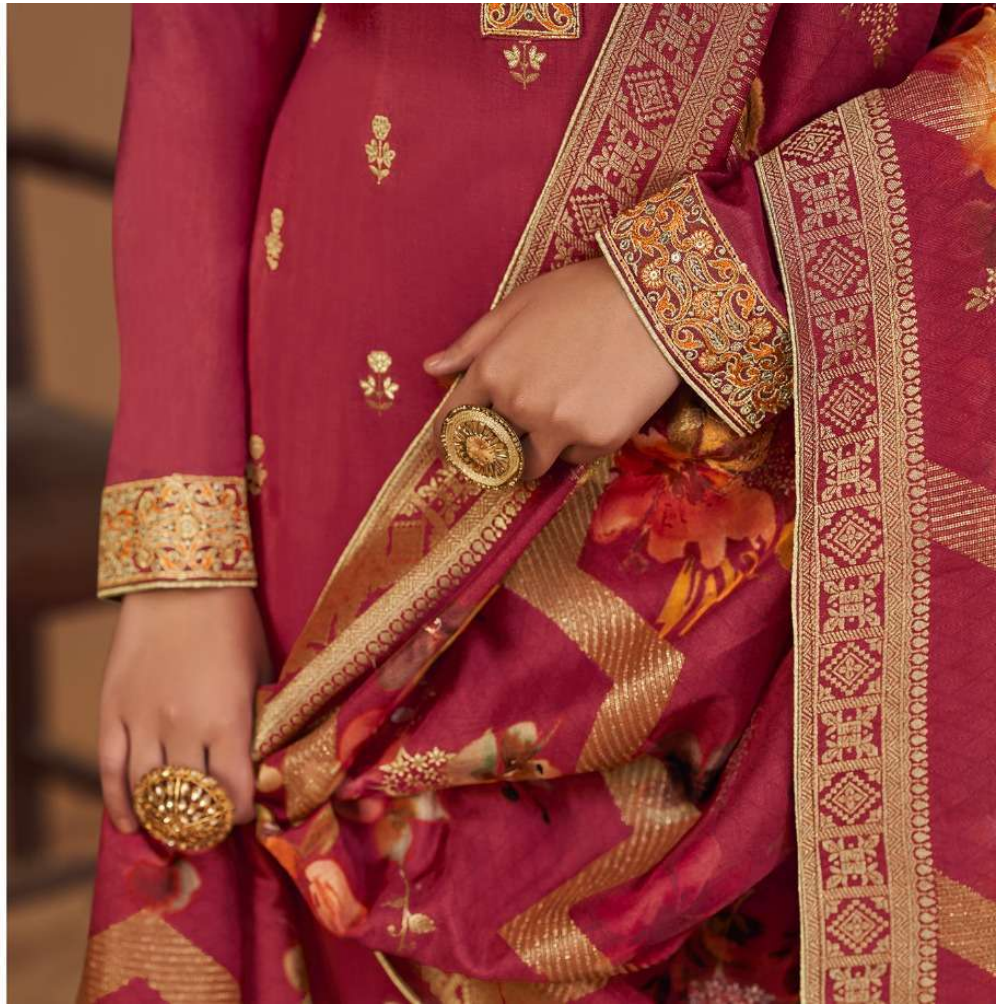

RASHI PRINTS

Stunning PATTERN

CODE#1021