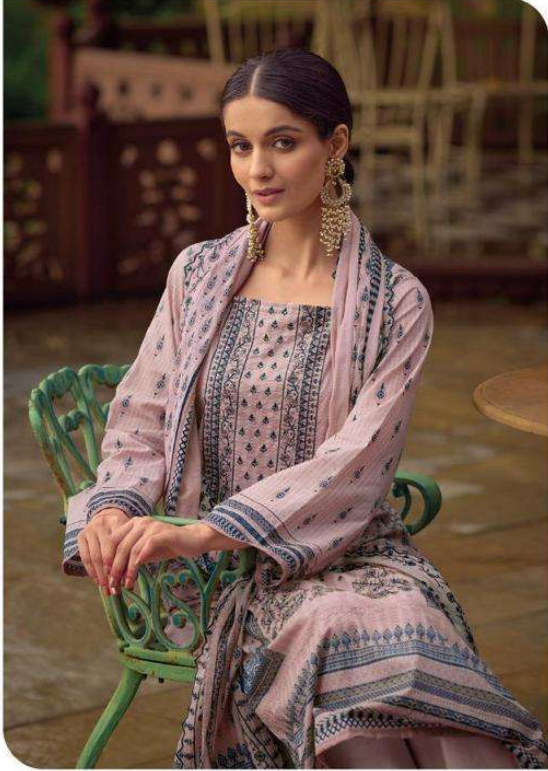

A woman with dark hair pulled back, wearing a maroon lawn suit with intricate white and blue embroidery. She is standing outdoors in a garden with pink flowers. Her hands are clasped in front of her. A large red 'S' logo is overlaid on the bottom left of the image.

**BIN SAEED  
LAWN COLLECTION  
VOL - 6**

A woman with dark hair pulled back, wearing a maroon lawn suit with intricate white and blue embroidery. She is standing outdoors in a garden with pink flowers. Her hands are clasped in front of her. A large red 'S' logo is overlaid on the bottom left of the image.

**BIN SAEED  
LAWN COLLECTION  
VOL - 6**

Shree  
FABS

Colour  
Me  
Beautiful

SIMPLE YET SOPHISTICATED  
6001

FASHION IS A LANGUAGE  
6005

FASHION IS A LANGUAGE

6005

SIMPLE YET SOPHISTICATED  
6006