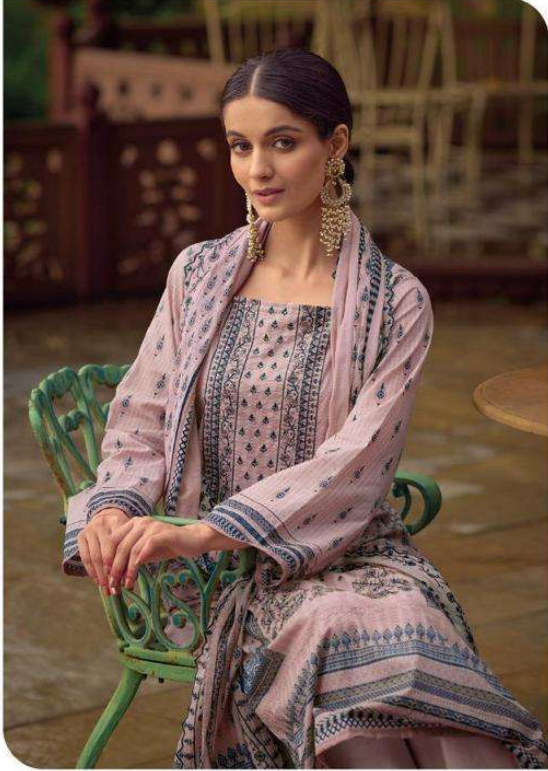

A woman with dark hair pulled back, wearing a maroon lawn suit with intricate white and blue embroidery. She is standing outdoors in a garden with pink flowers. Her hands are clasped in front of her. A large red 'S' logo is overlaid on the bottom left of the image.

**BIN SAEED
LAWN COLLECTION
VOL - 6**

A woman with dark hair pulled back, wearing a maroon lawn suit with intricate white and blue embroidery. She is standing outdoors in a garden with pink flowers. A large red 'S' logo is overlaid on the bottom left of the image.

**BIN SAEED
LAWN COLLECTION
VOL - 6**

Shree
FABS

Colour
Me
Beautiful

SIMPLE YET SOPHISTICATED
6001

FASHION IS A LANGUAGE
6005

FASHION IS A LANGUAGE

6005

SIMPLE YET SOPHISTICATED
6006