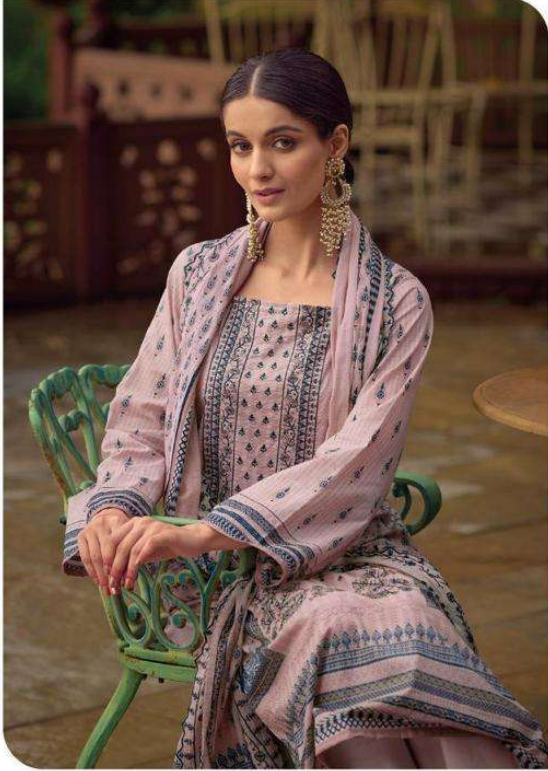

**BIN SAEED  
LAWN COLLECTION  
VOL - 6**

**BIN SAEED  
LAWN COLLECTION  
VOL - 6**

Shree  
FAB'S

Colour  
Me  
Beautiful

SIMPLE YET SOPHISTICATED  
6001

FASHION IS A LANGUAGE  
6005

FASHION IS A LANGUAGE

6005

SIMPLE YET SOPHISTICATED  
6006

FASHION'S FADE, STYLE IS ETERNAL.  
6003

6004

ELEGANCE IS ELIMINATION

6001

6002

6003

6004