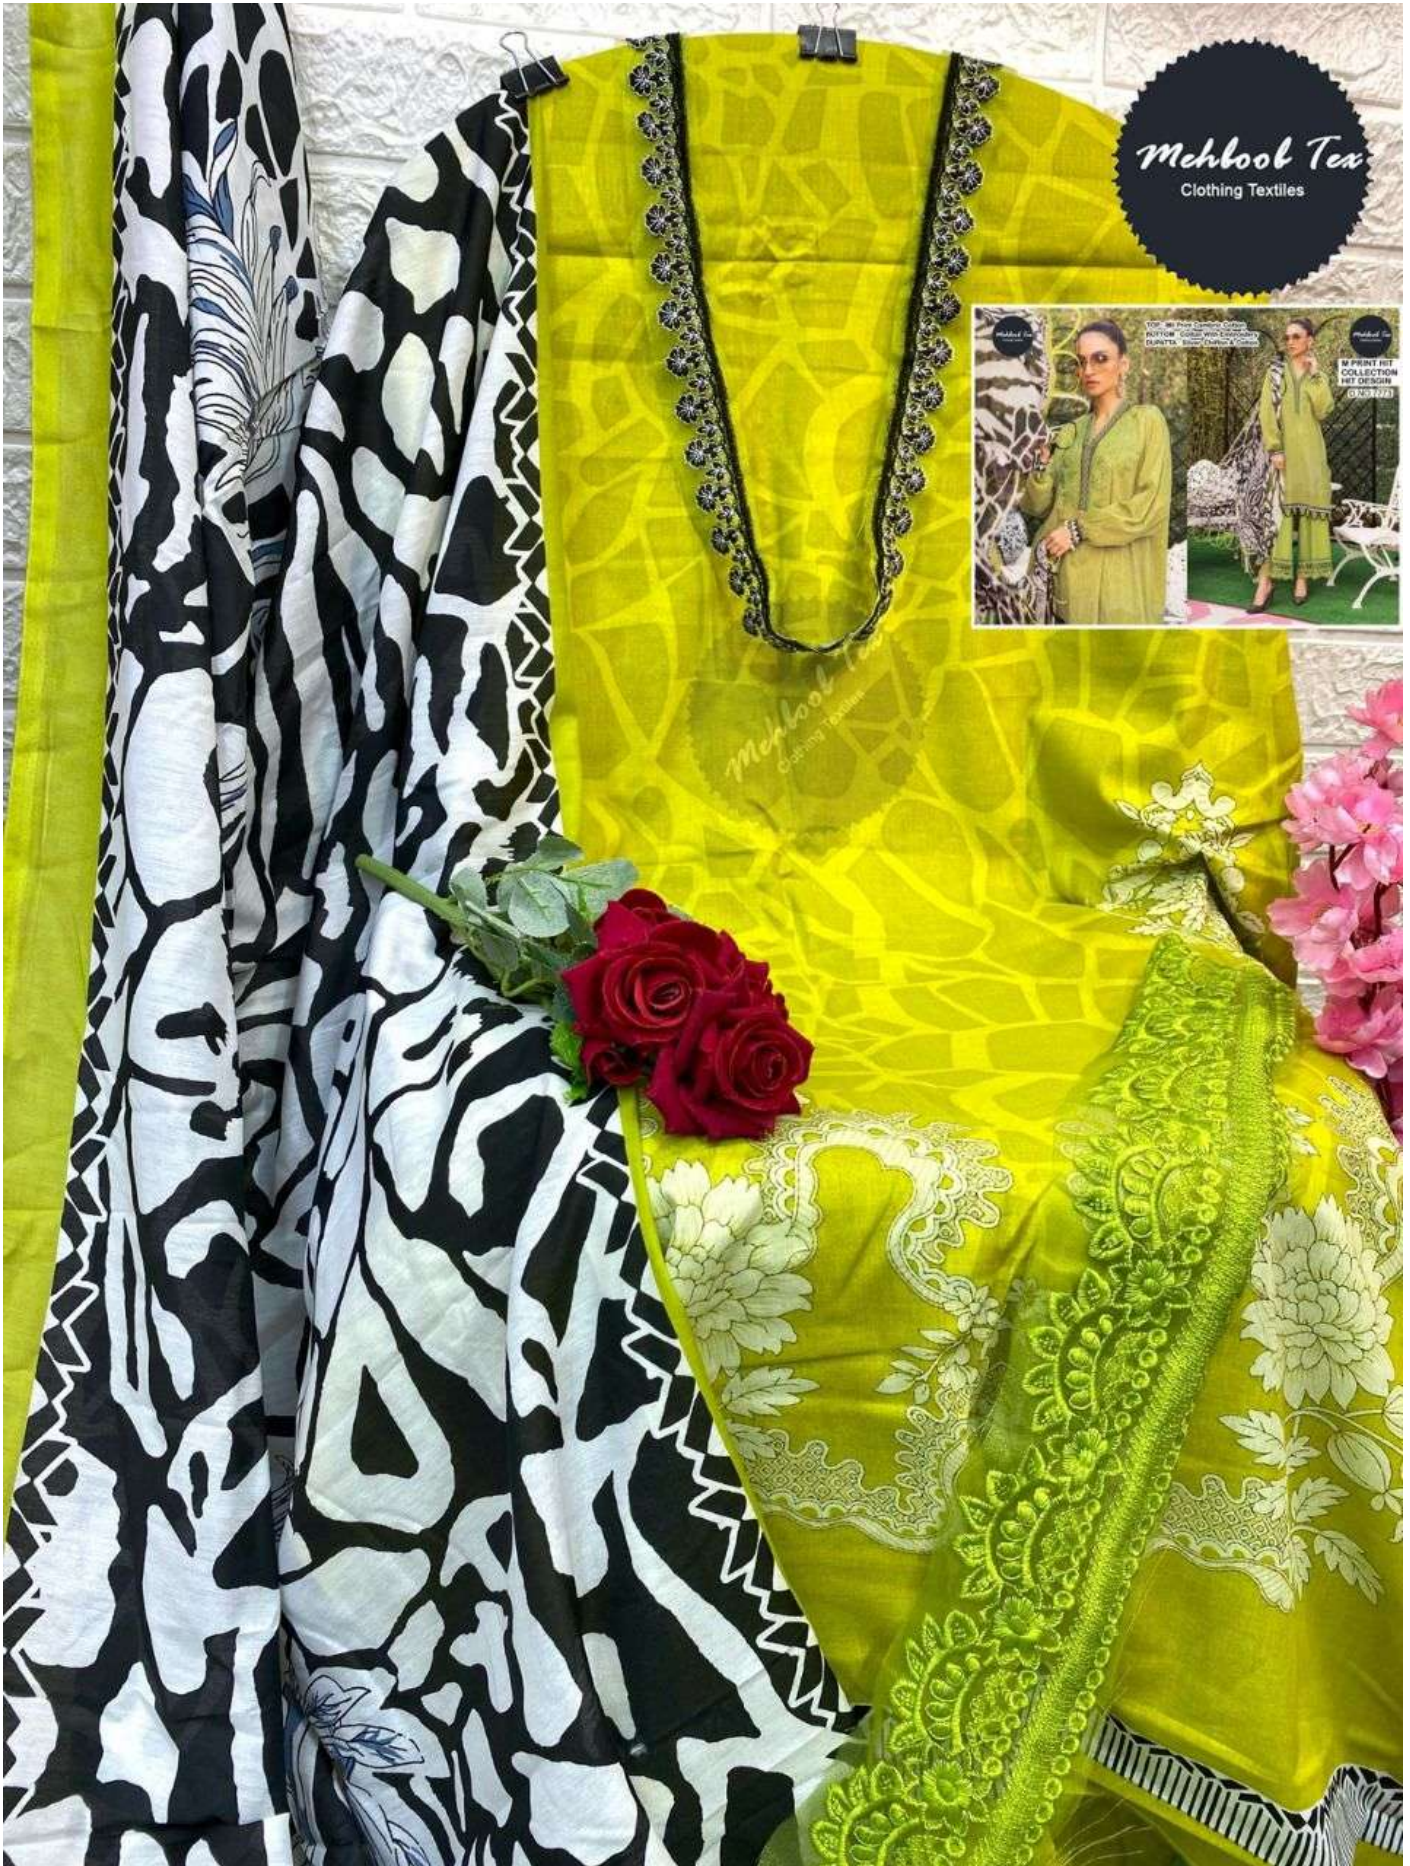

Mehlool Textiles
Clothing Textiles