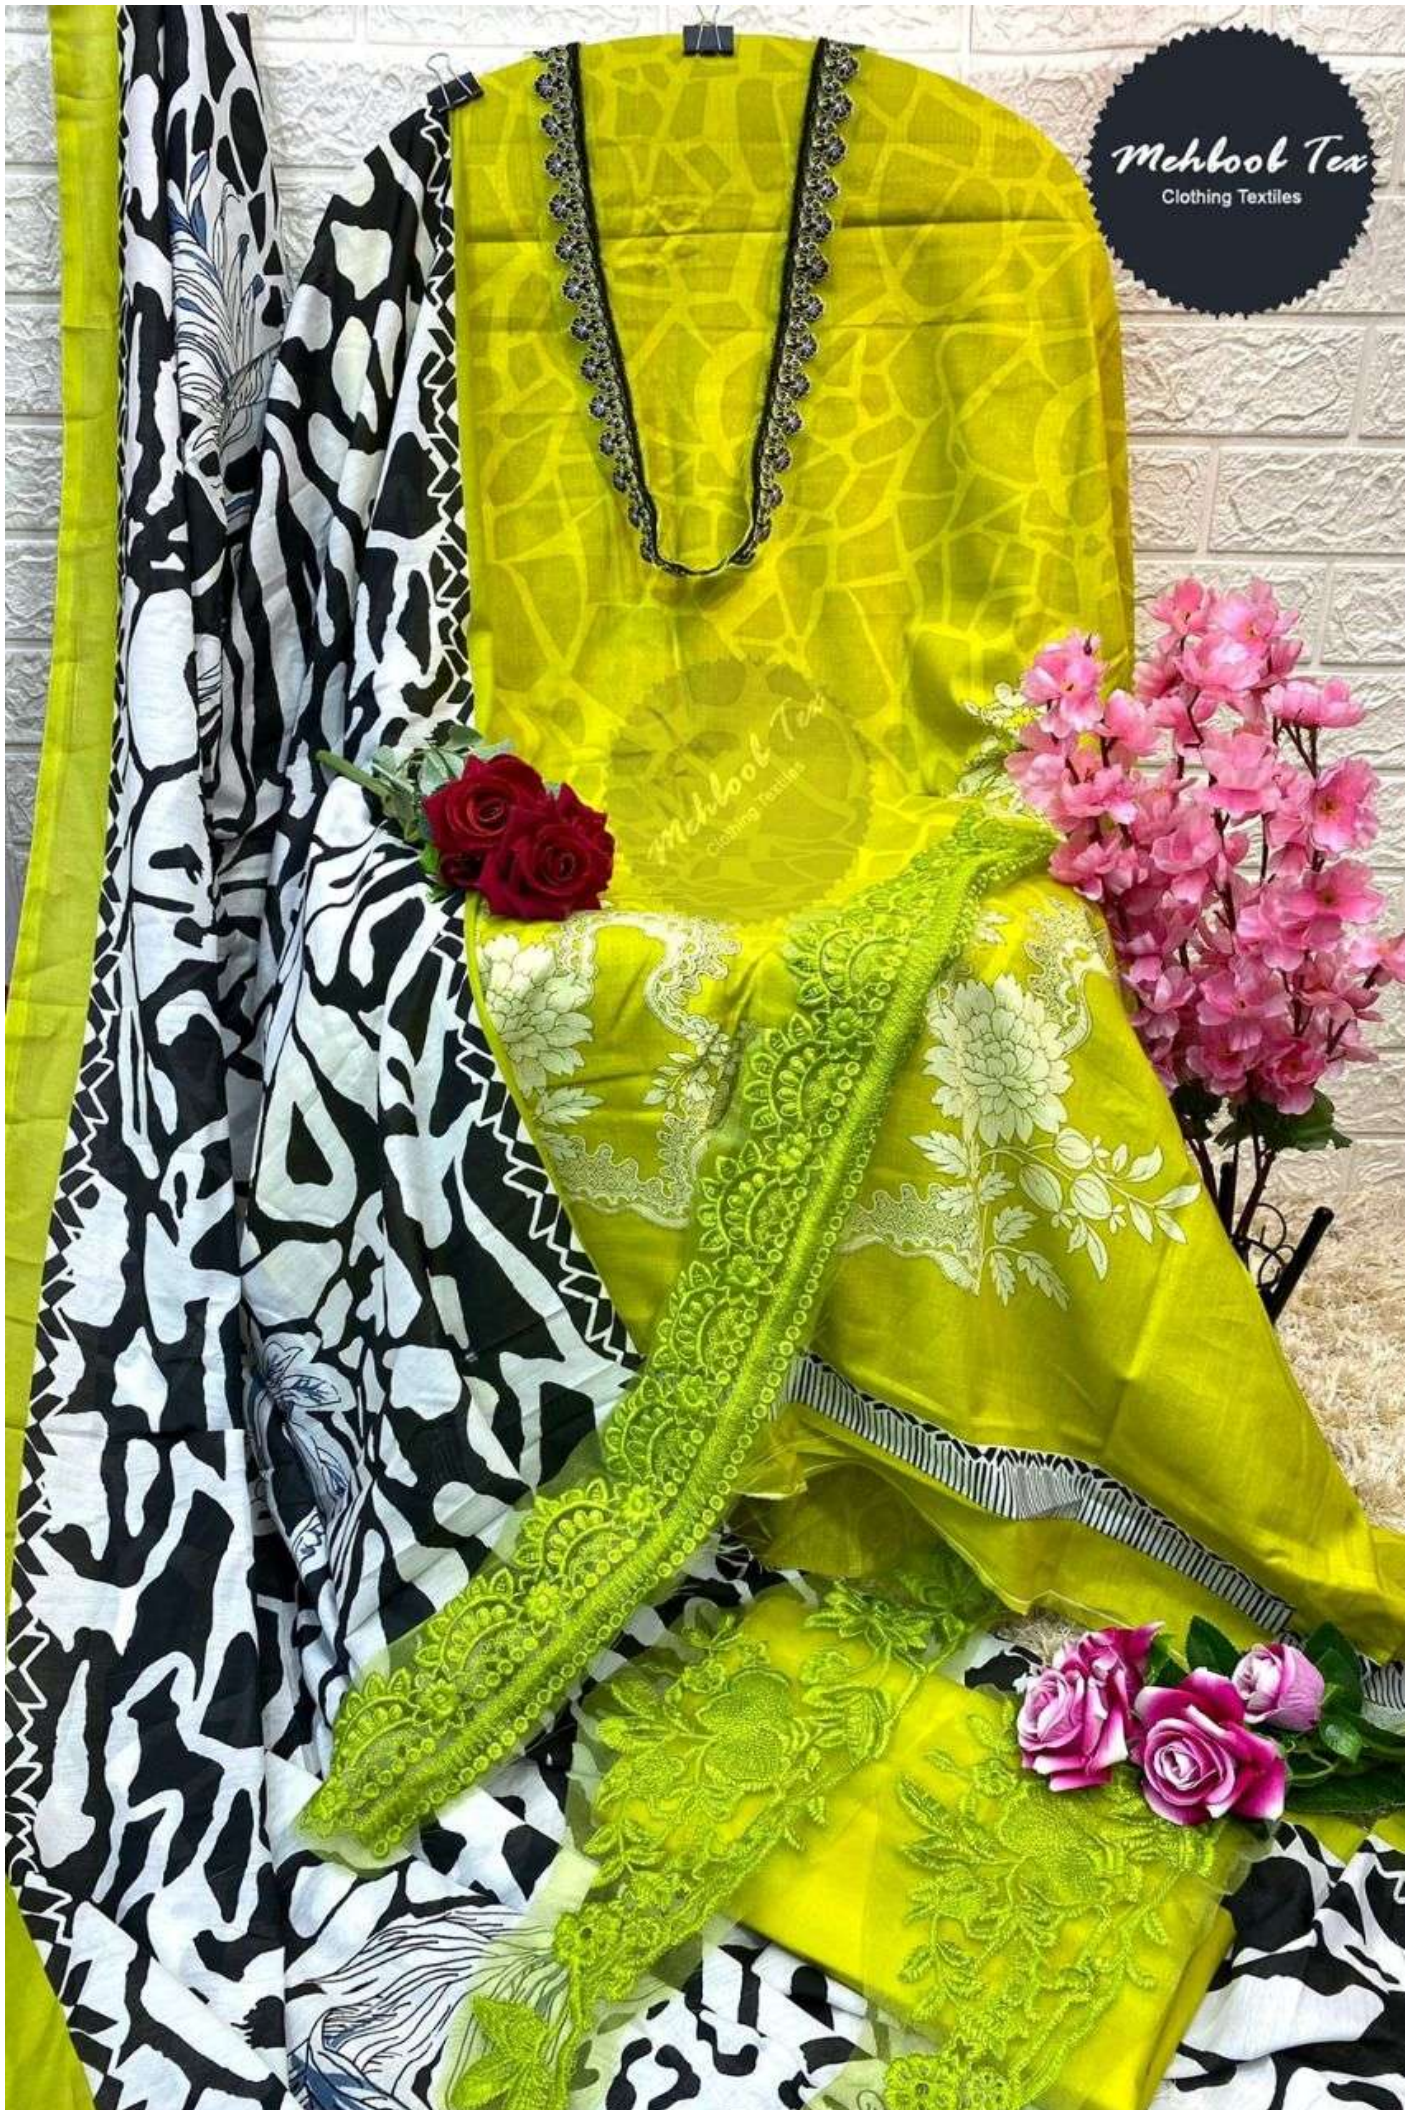

Mehboob Tea
Clothing Textiles

TOP : Mil Print Cambric Cotton
BOTTOM : Cotton With Embroidery
DUPATTA : Silver, Chiffon & Cotton

Mehboob Tea
Clothing Textiles

M PRINT HIT
COLLECTION
HIT DESGIN
D.NO.7773

Mehlool Text
Clothing Textiles

Mehboob Tex

Clothing Textiles

Mehboob Tex

Clothing Textiles

Mehboob Tea
Clothing Textiles

TOP : Mil Print Cambric Cotton
BOTTOM : Cotton With Embroidery
DUPATTA : Silver, Chiffon & Cotton

Mehboob Tea
Clothing Textiles