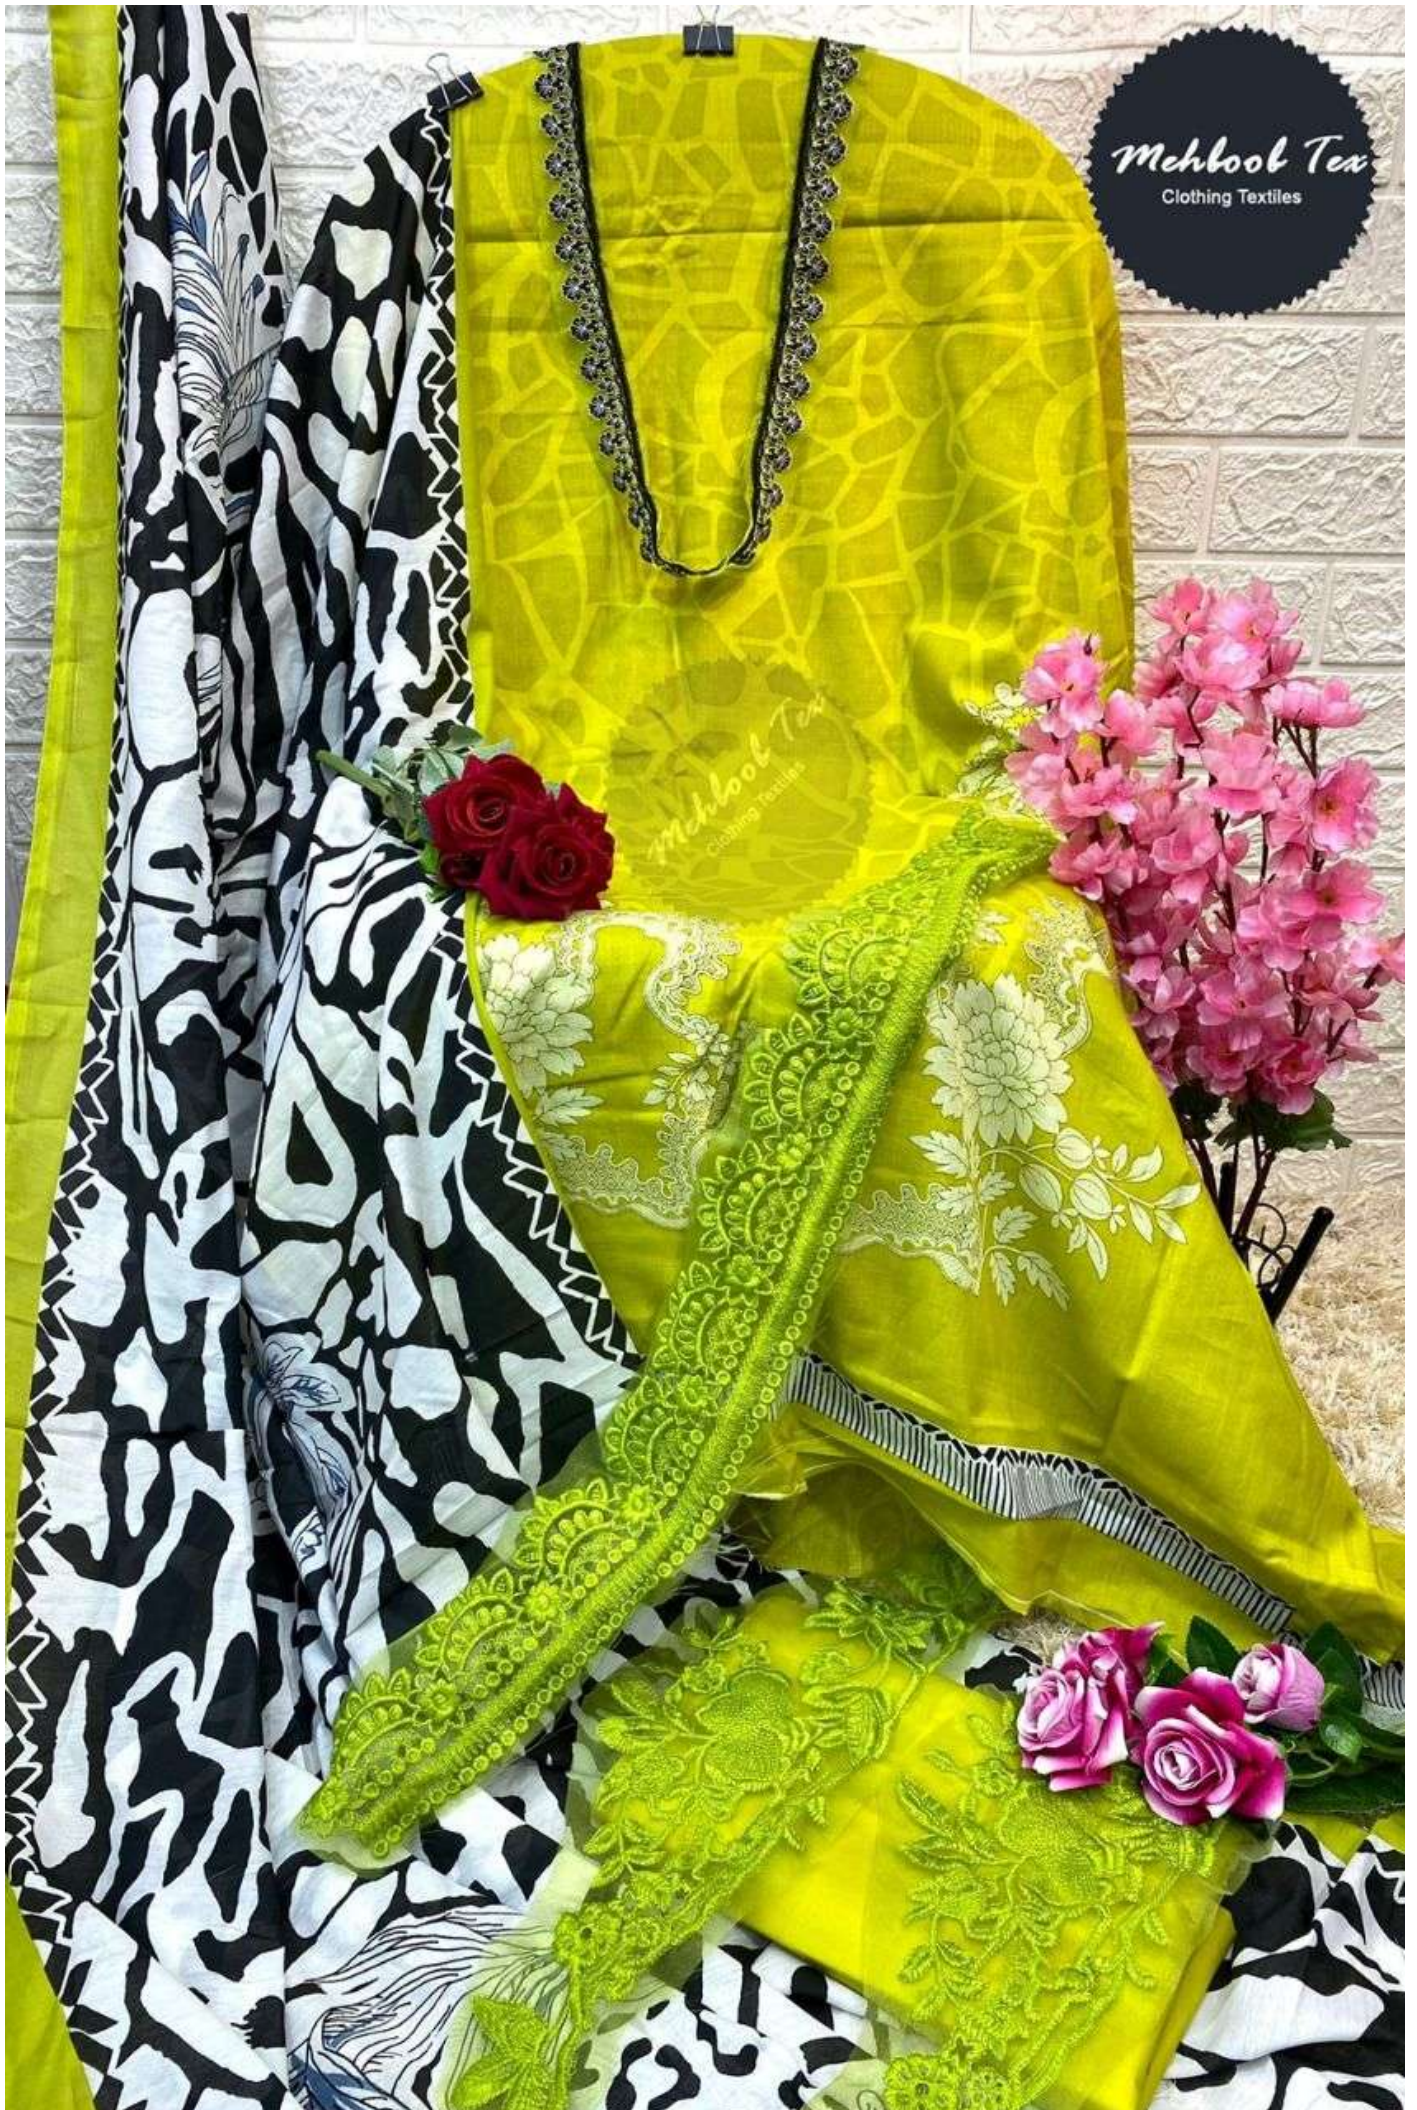

Mehboob Tea  
Clothing Textiles

TOP : Mil Print Cambric Cotton  
BOTTOM : Cotton With Embroidery  
DUPATTA : Silver, Chiffon & Cotton

Mehboob Tea  
Clothing Textiles

M PRINT HIT  
COLLECTION  
HIT DESGIN  
D.NO.7773

Mehlool Text  
Clothing Textiles

Mehboob Tex

Clothing Textiles

Mehboob Tex

Clothing Textiles

Mehboob Tea  
Clothing Textiles

TOP : Mil Print Cambric Cotton  
BOTTOM : Cotton With Embroidery  
DUPATTA : Silver, Chiffon & Cotton