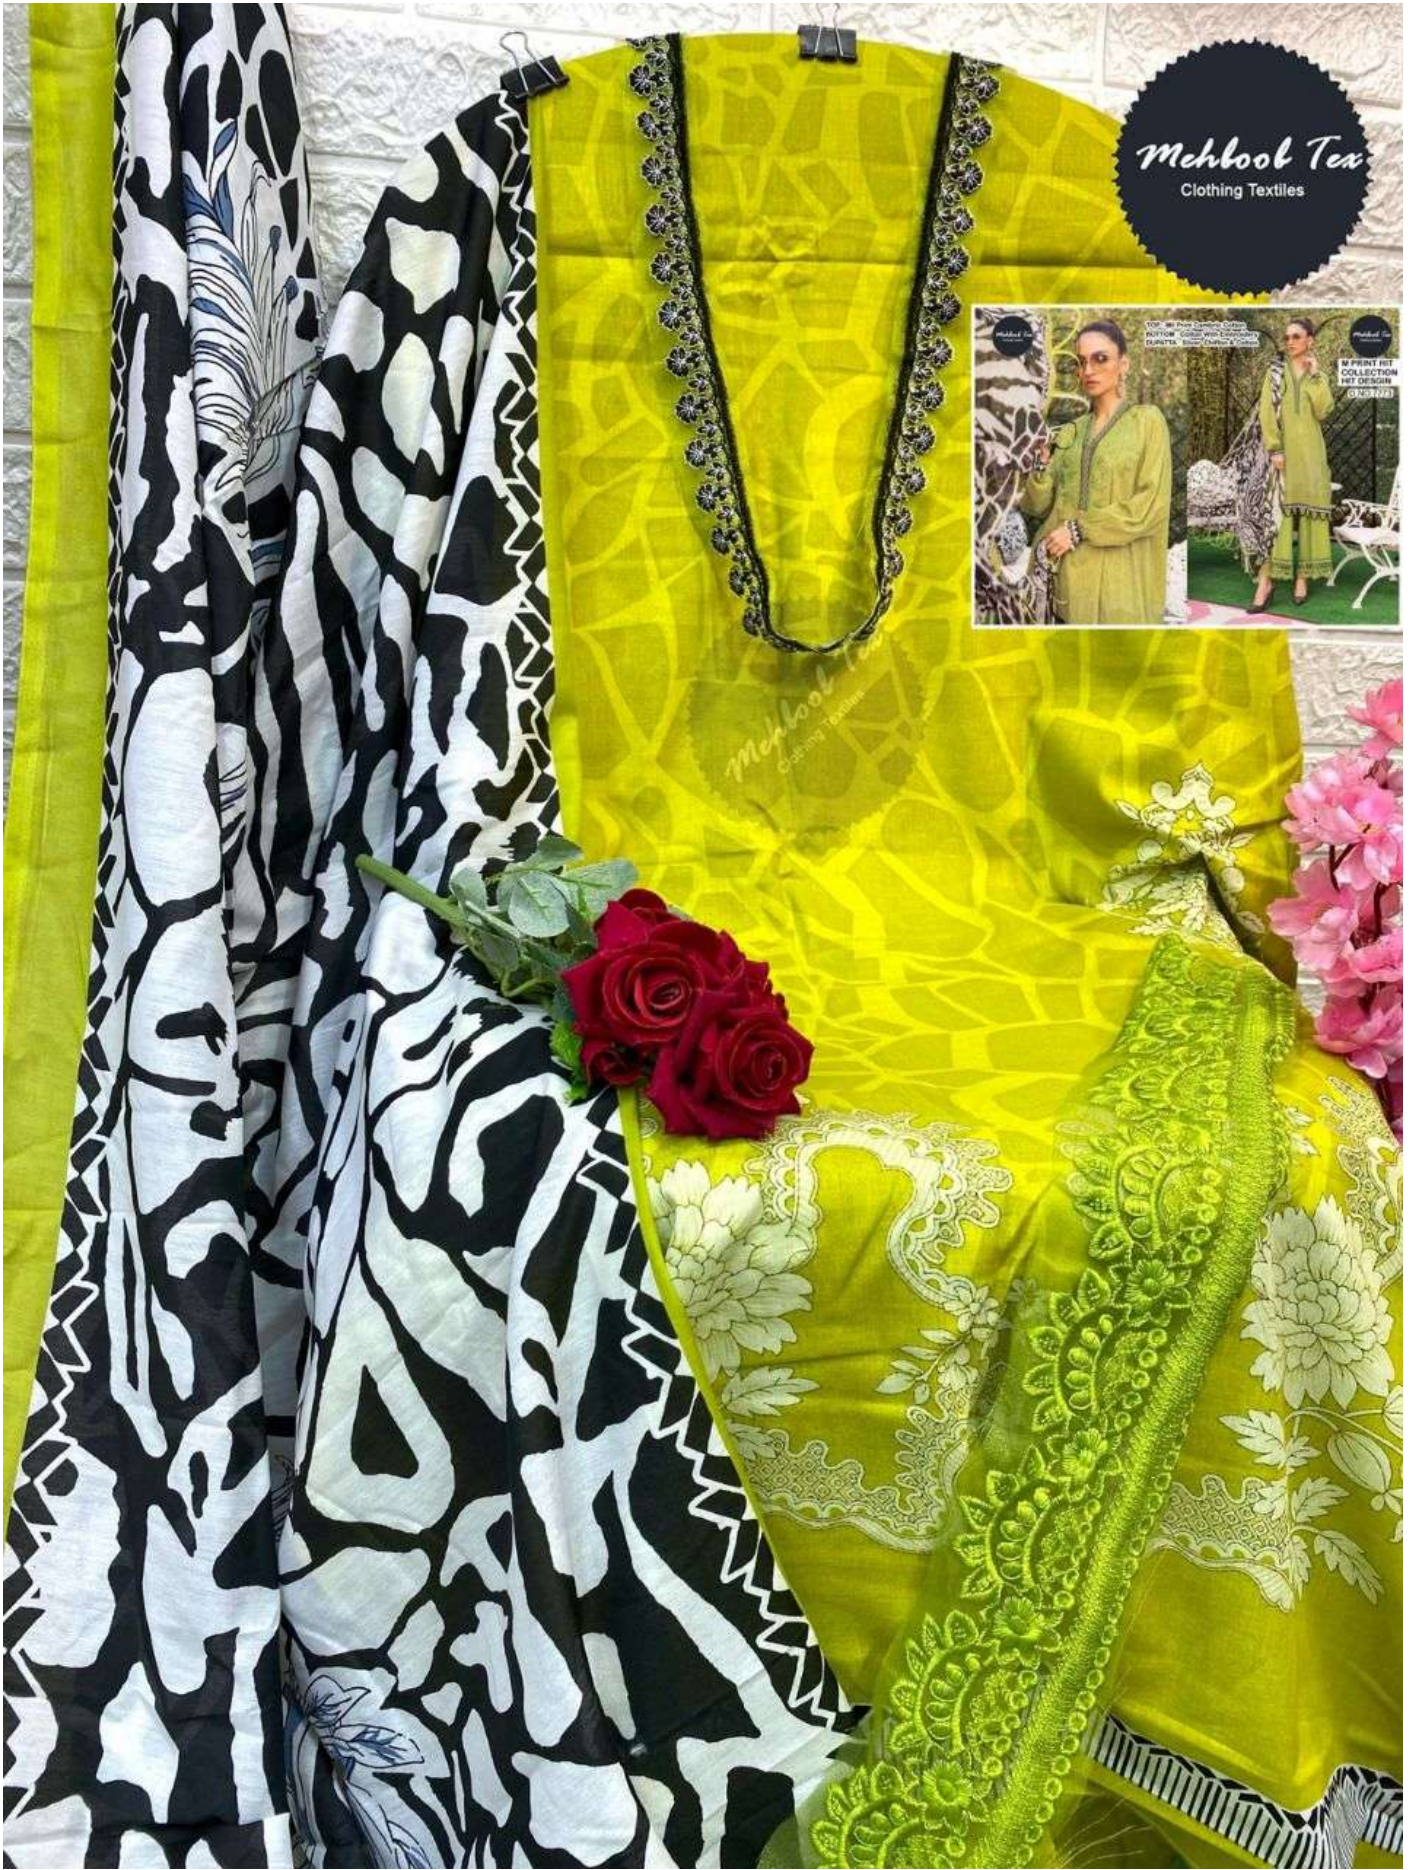

Mehlool Textiles
Clothing Textiles