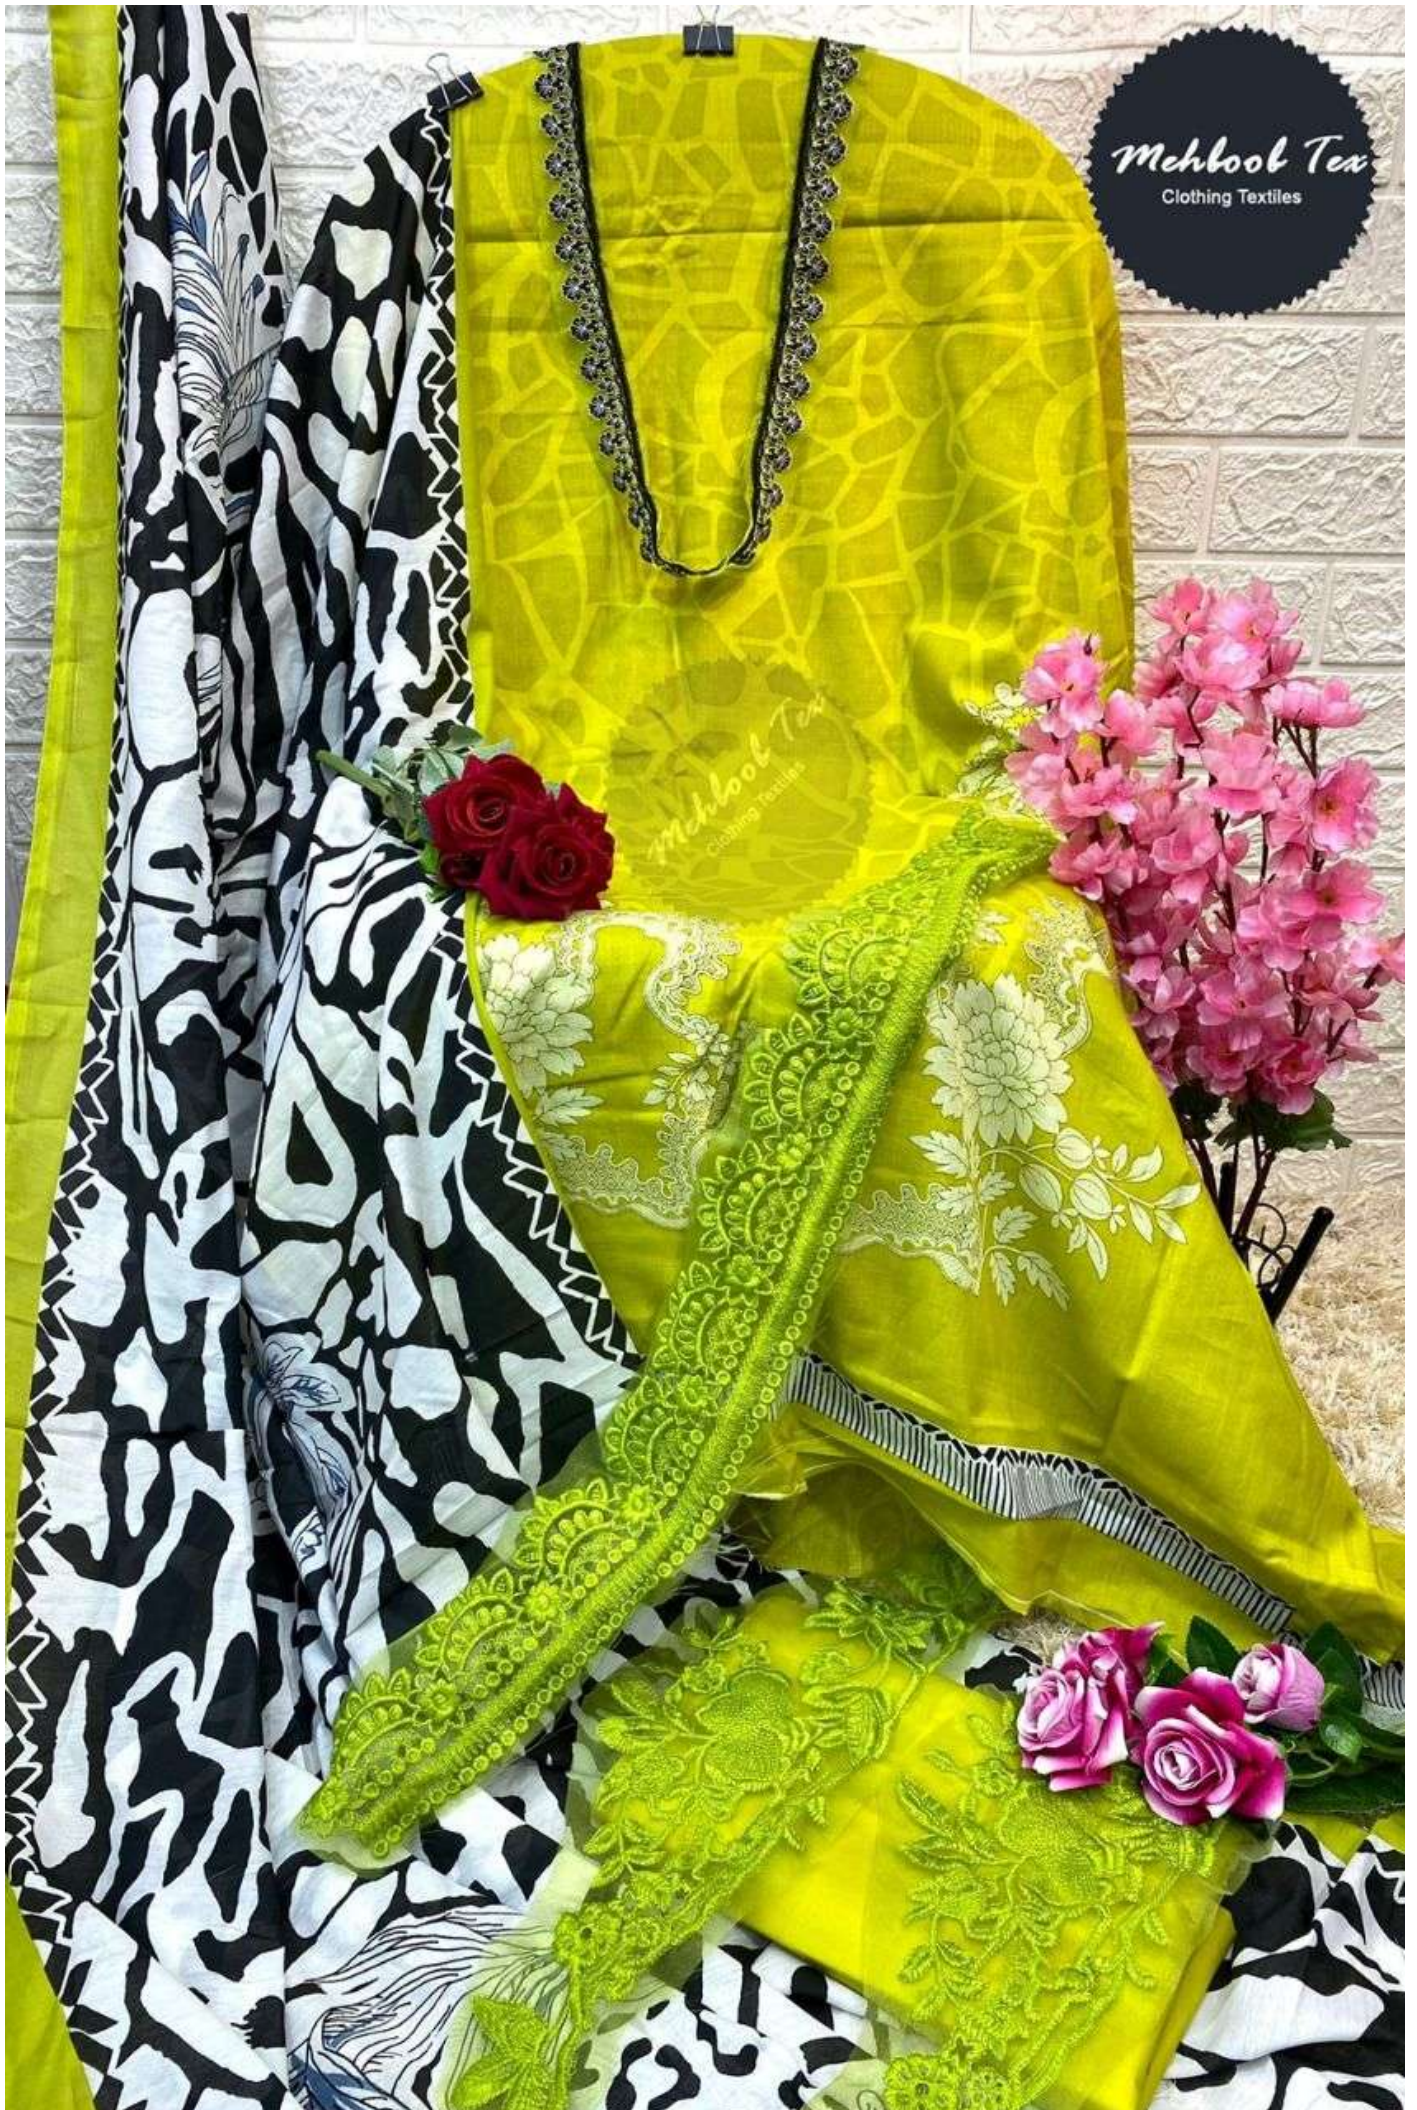

Mehboob Tea
Clothing Textiles

TOP : Mil Print Cambric Cotton
BOTTOM : Cotton With Embroidery
DUPATTA : Silver, Chiffon & Cotton

Mehboob Tea
Clothing Textiles

M PRINT HIT
COLLECTION
HIT DESGIN
D.NO.7773

Mehboob Text

Clothing Textiles

Mehboob Tex

Clothing Textiles

Mehboob Tea
Clothing Textiles

TOP : Mil Print Cambric Cotton
BOTTOM : Cotton With Embroidery
DUPATTA : Silver, Chiffon & Cotton

Mehboob Tea
Clothing Textiles