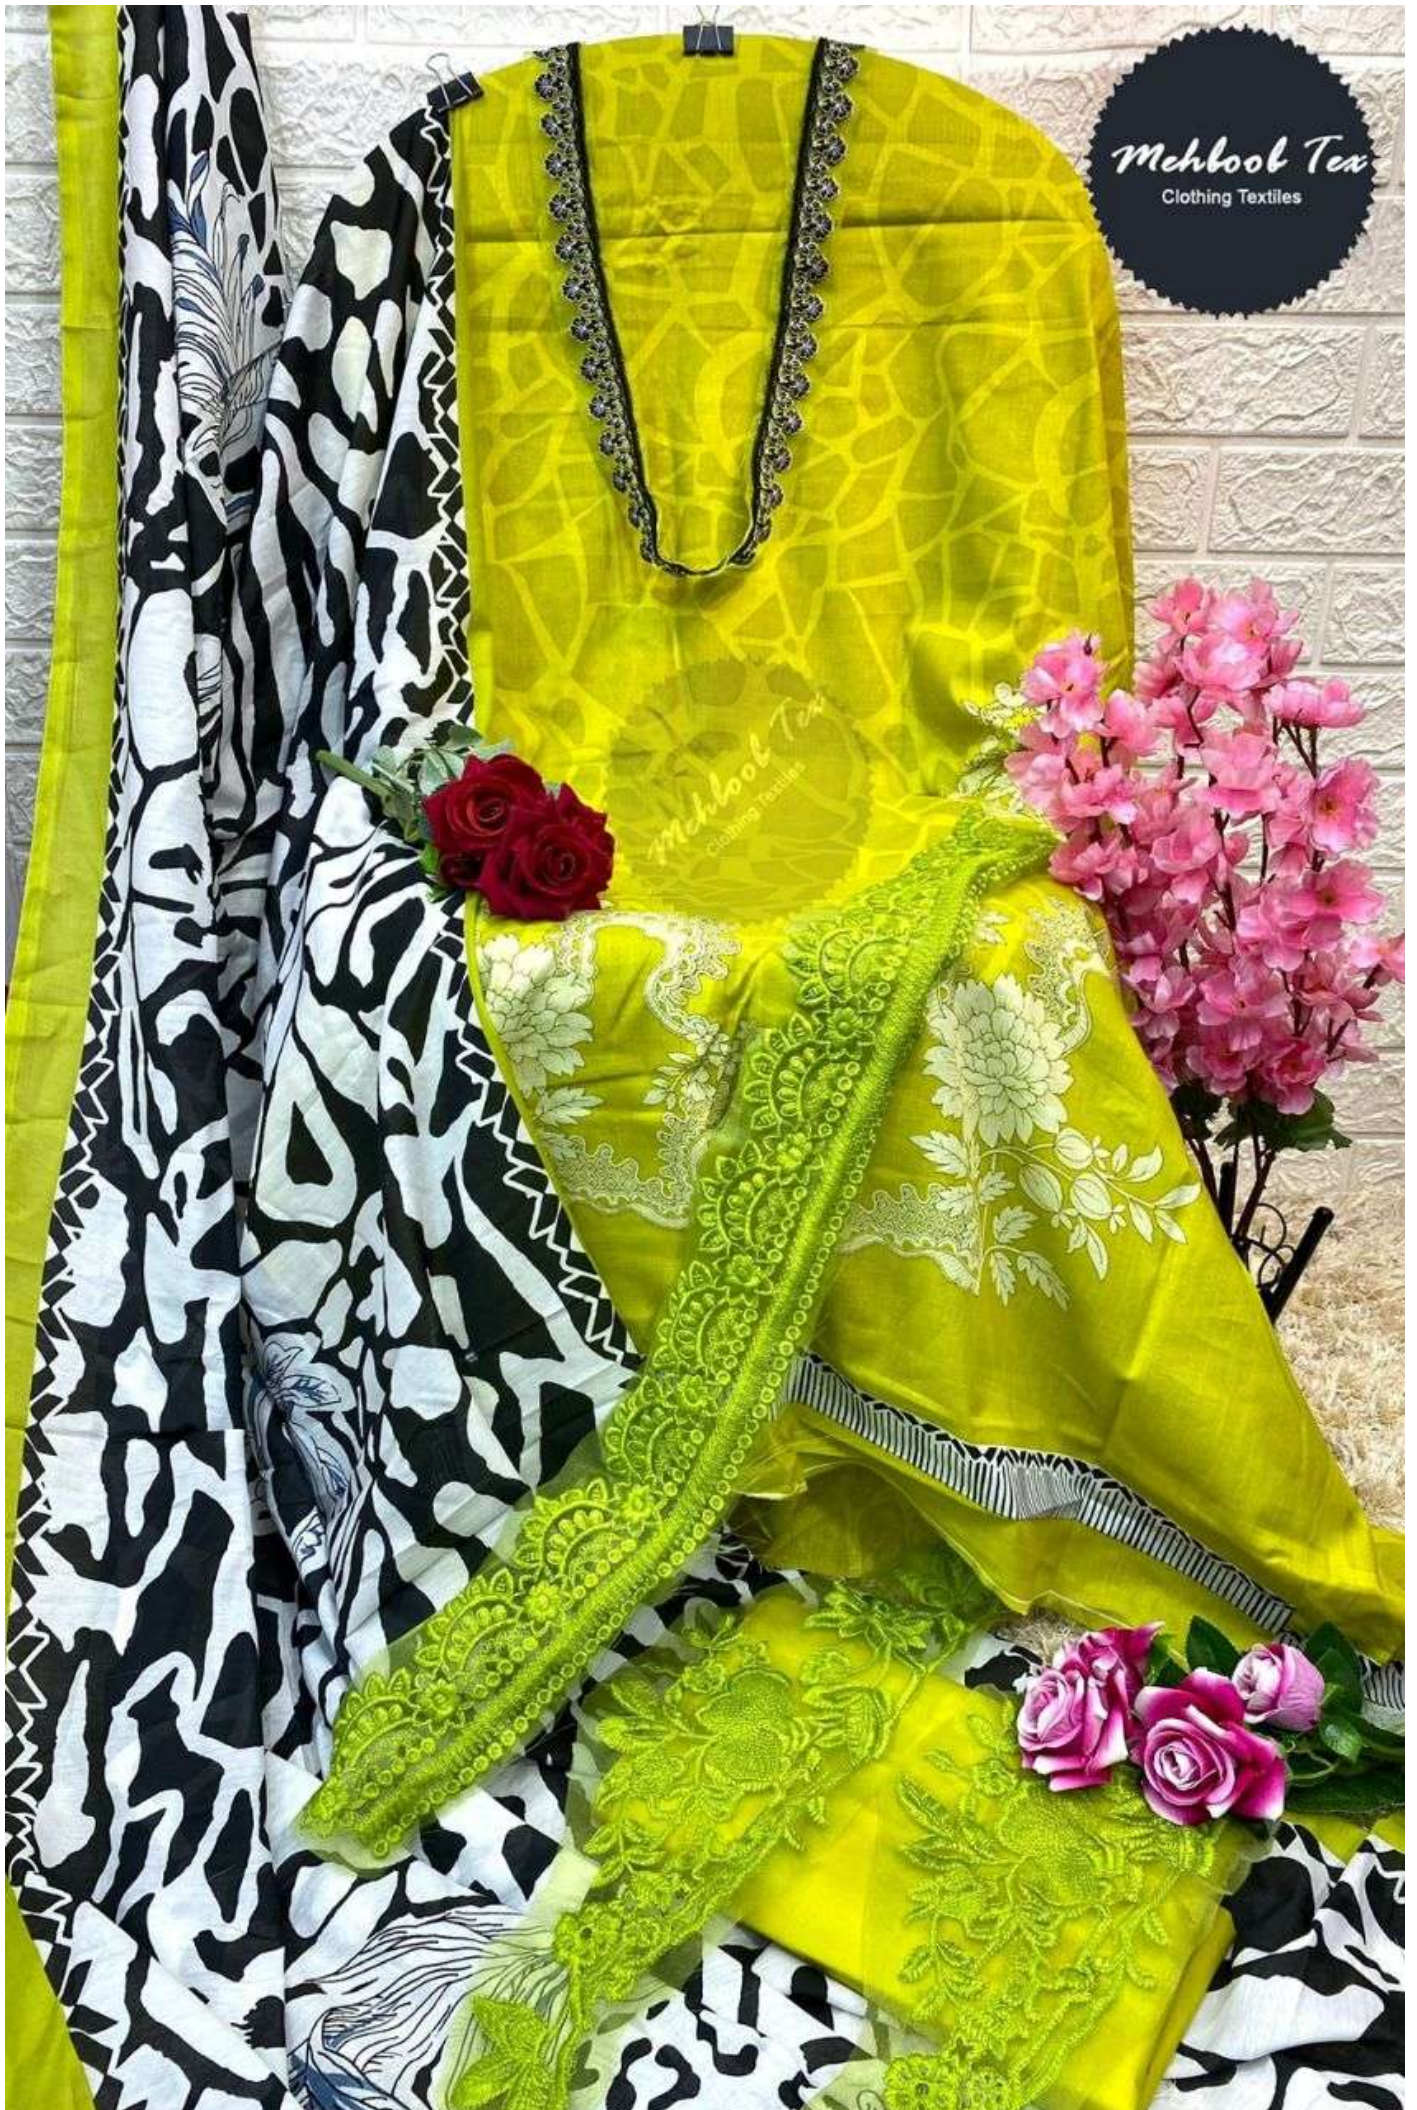

Mehboob Text  
Clothing Textiles

TOP : Mil Print Cambric Cotton  
BOTTOM : Cotton With Embroidery  
DUPATTA : Silver, Chiffon & Cotton

Mehboob Text  
Clothing Textiles

M PRINT HIT  
COLLECTION  
HIT DESGIN  
D.NO.7773

Mehlool Text  
Clothing Textiles

Mehboob Tex

Clothing Textiles

Mehboob Tex

Clothing Textiles

Mehboob Tea  
Clothing Textiles

TOP : Mil Print Cambric Cotton  
BOTTOM : Cotton With Embroidery  
DUPATTA : Silver, Chiffon & Cotton