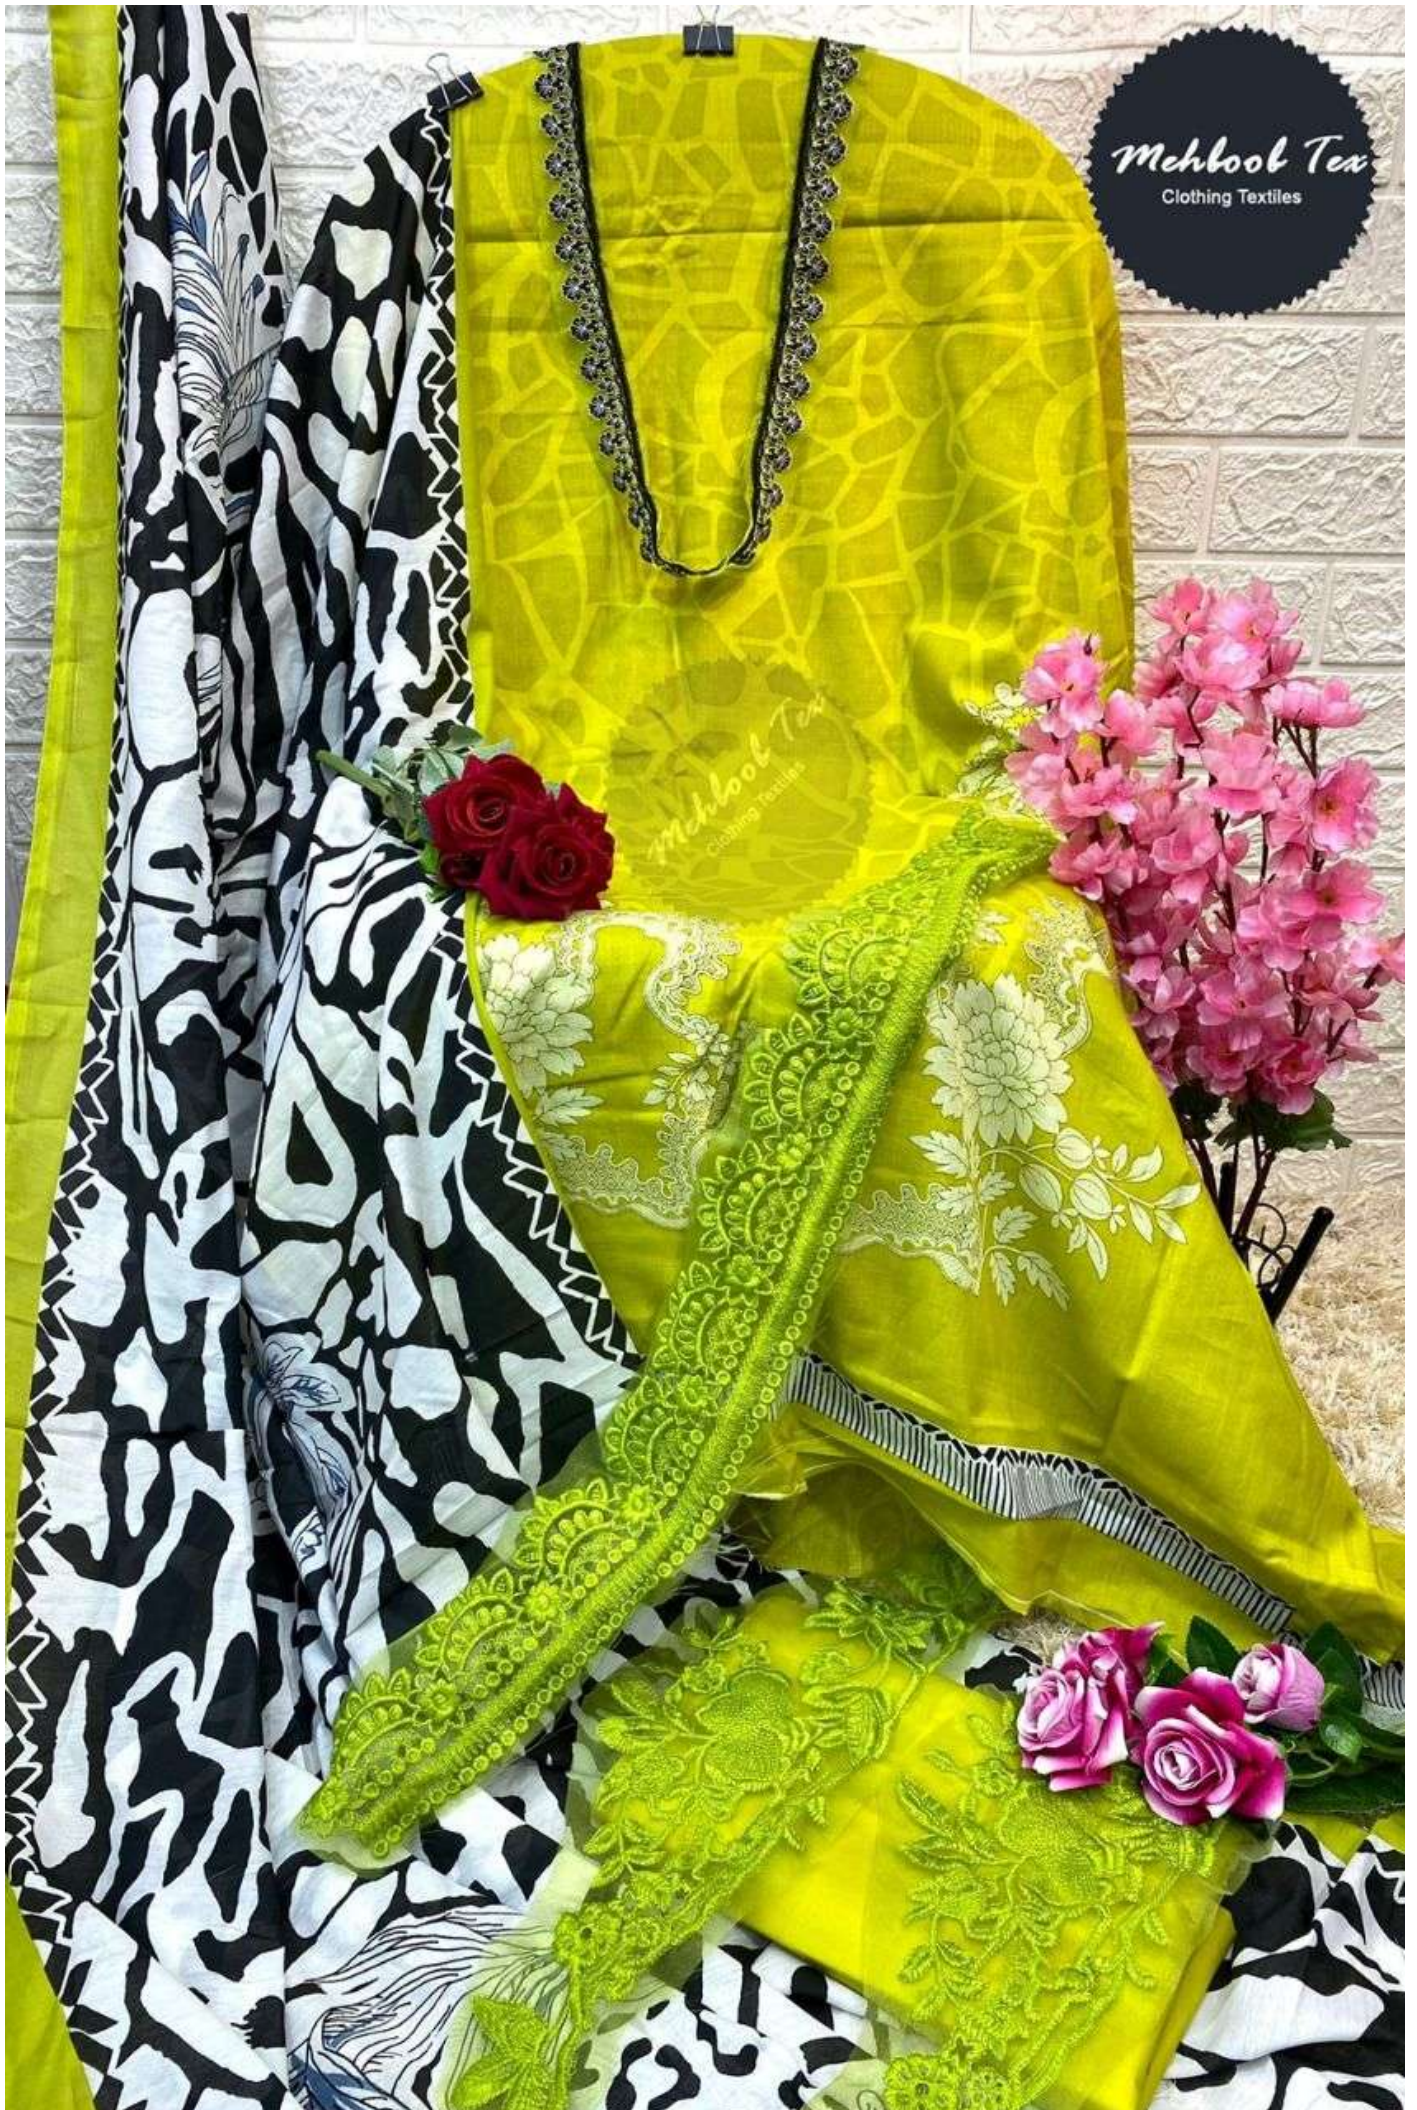

Mehboob Tea
Clothing Textiles

TOP : Mil Print Cambric Cotton
BOTTOM : Cotton With Embroidery
DUPATTA : Silver, Chiffon & Cotton

Mehboob Tea
Clothing Textiles

M PRINT HIT
COLLECTION
HIT DESGIN
D.NO.7773

Mehloob Text
Clothing Textiles

Mehboob Tex

Clothing Textiles

Mehboob Tex

Clothing Textiles

Mehboob Tea
Clothing Textiles

TOP : Mil Print Cambric Cotton
BOTTOM : Cotton With Embroidery
DUPATTA : Silver, Chiffon & Cotton

Mehboob Tea
Clothing Textiles