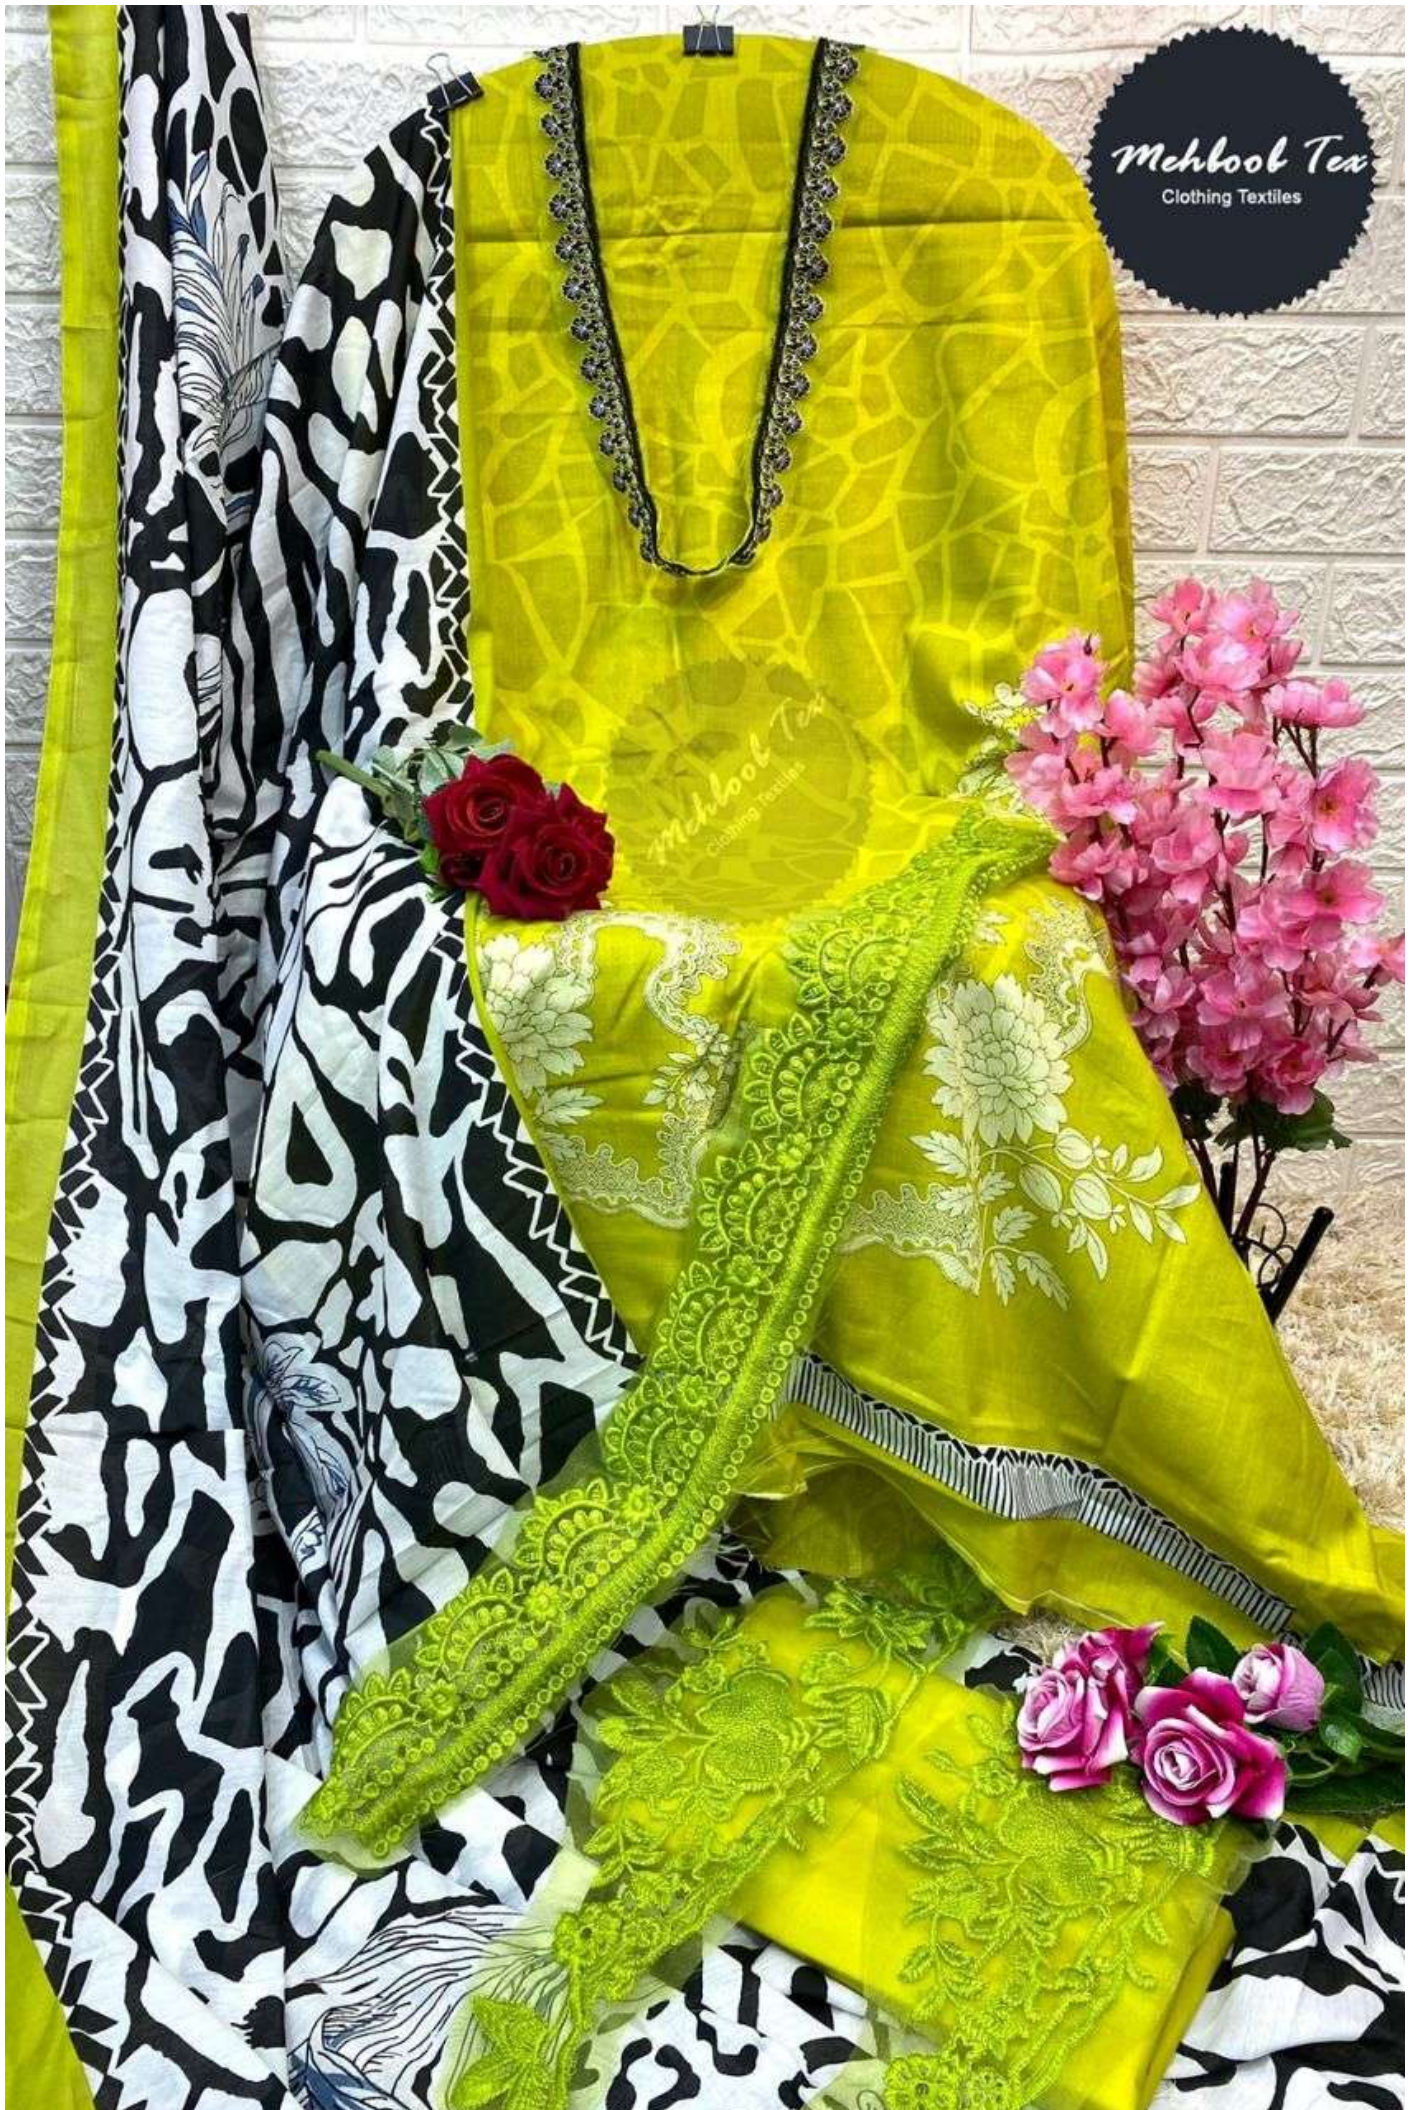

Mehboob Text
Clothing Textiles

TOP : Mil Print Cambric Cotton
BOTTOM : Cotton With Embroidery
DUPATTA : Silver, Chiffon & Cotton

Mehboob Text
Clothing Textiles

M PRINT HIT
COLLECTION
HIT DESGIN
D.NO.7773

Mehlool Text
Clothing Textiles

Mehboob Tex

Clothing Textiles

Mehboob Tex

Clothing Textiles

Mehboob Tea
Clothing Textiles

TOP : Mil Print Cambric Cotton
BOTTOM : Cotton With Embroidery
DUPATTA : Silver, Chiffon & Cotton

Mehboob Tea
Clothing Textiles

M PRINT HIT
COLLECTION
HIT DESGIN
D.NO.7773

Mehlool Text
Clothing Textiles

Mehlool Text
Clothing Textiles

Mehboob Tex
Clothing Textiles

Mehboob Tex
Clothing Textiles

Mehboob Tex
Clothing Textiles