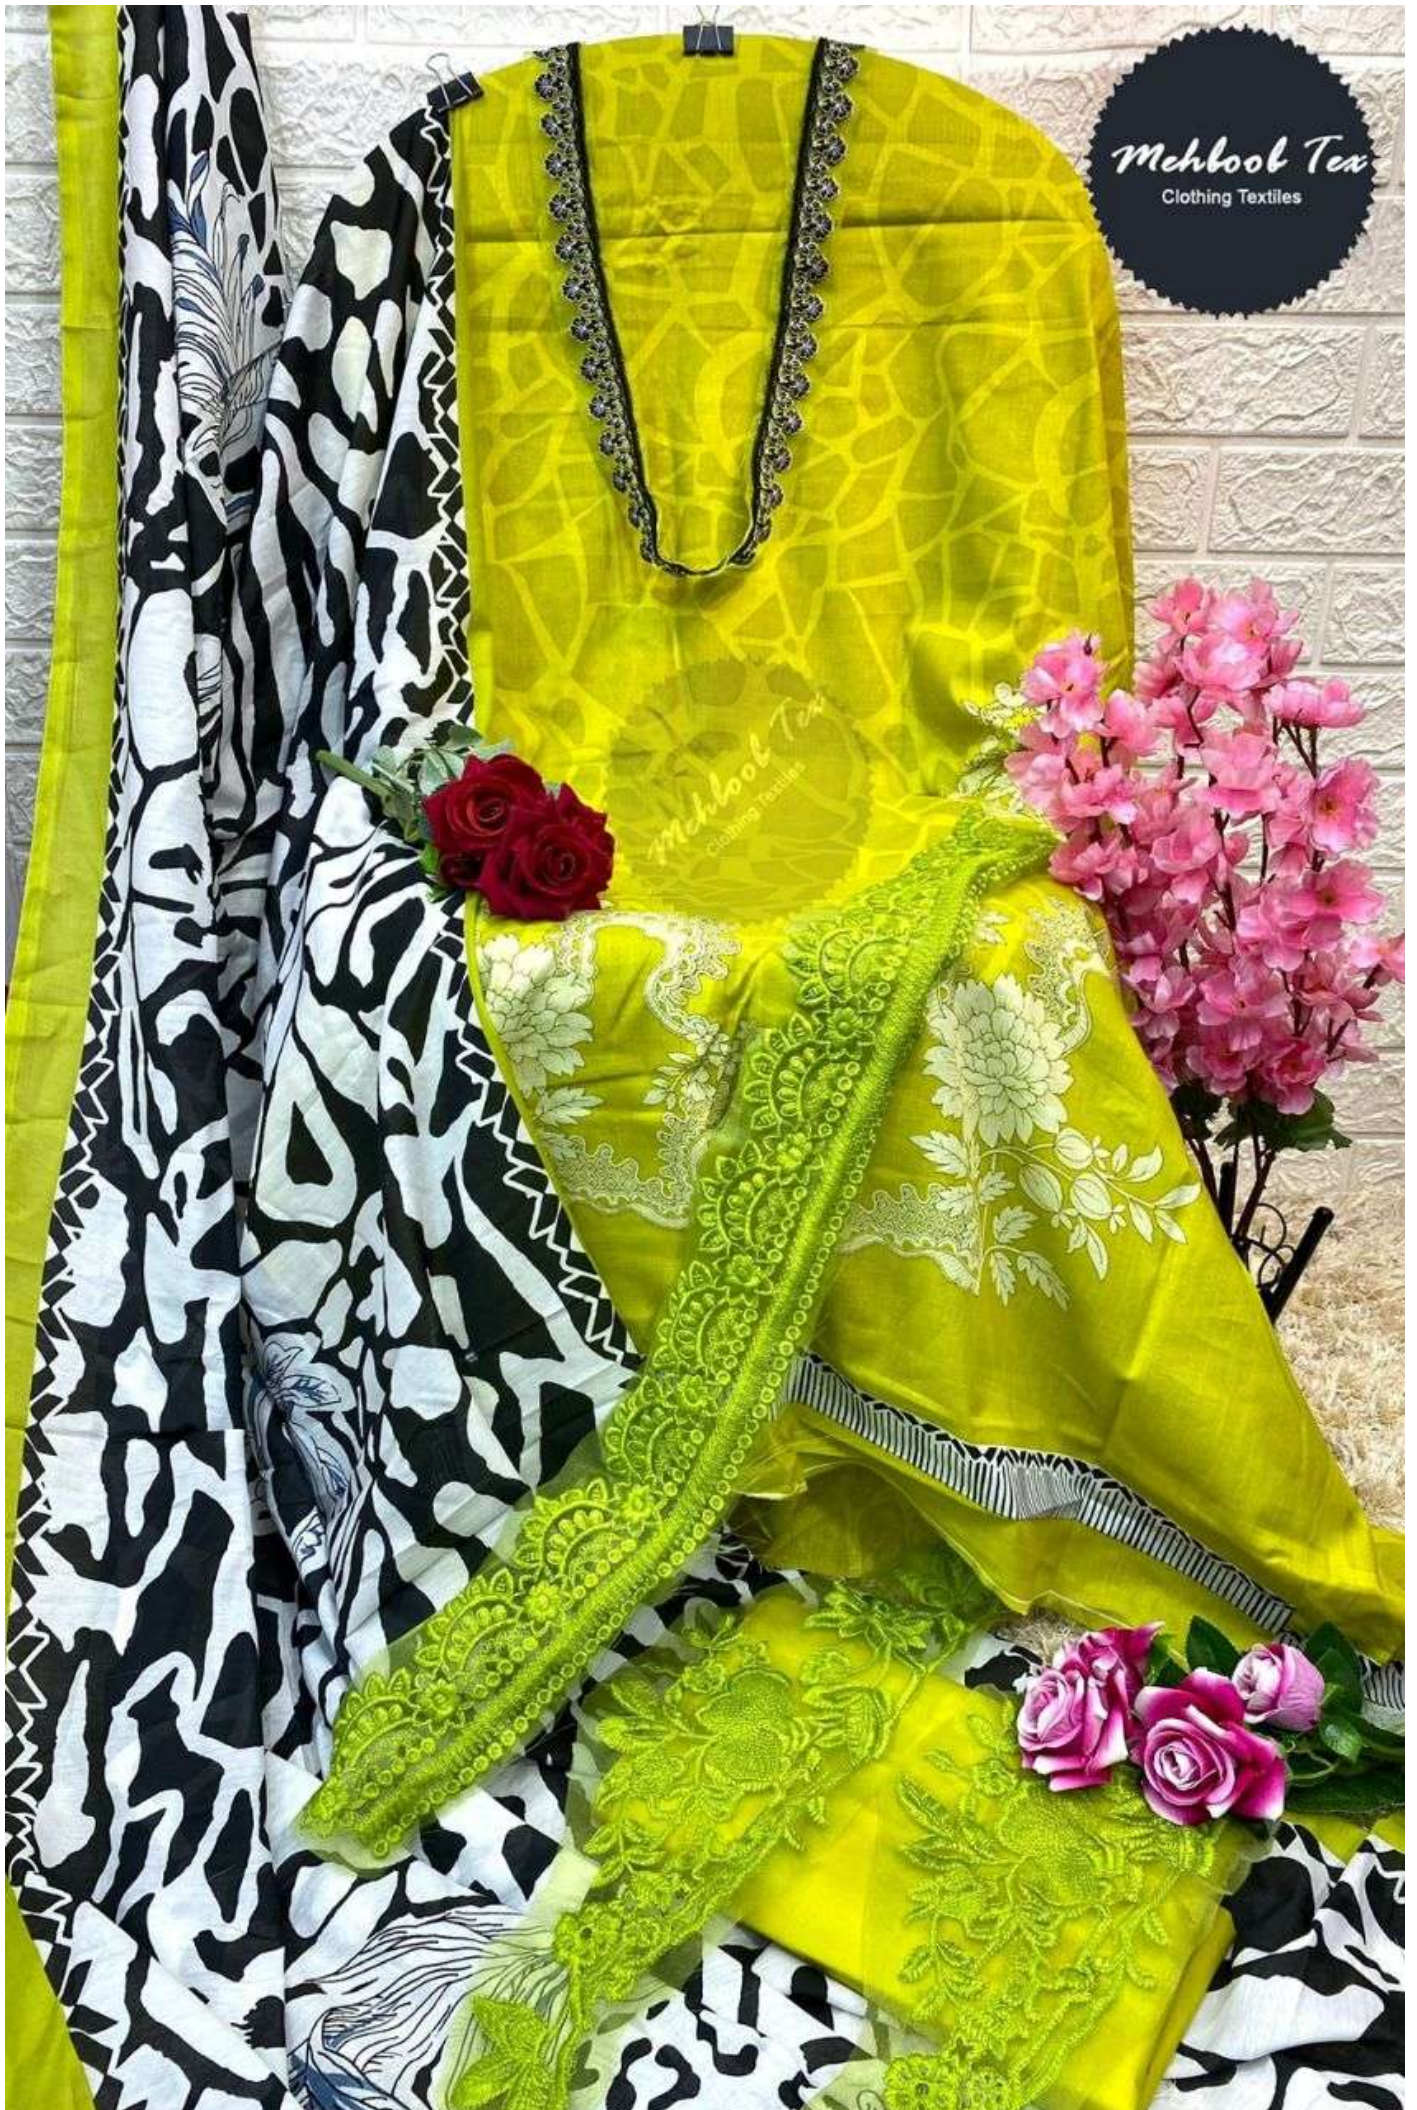

Mehboob Text
Clothing Textiles

TOP : Mil Print Cambric Cotton
BOTTOM : Cotton With Embroidery
DUPATTA : Silver, Chiffon & Cotton

Mehboob Text
Clothing Textiles

M PRINT HIT
COLLECTION
HIT DESGIN
D.NO.7773

Mehlool Text
Clothing Textiles

Mehboob Tex

Clothing Textiles

Mehboob Tex

Clothing Textiles

Mehboob Tea
Clothing Textiles

TOP : Mil Print Cambric Cotton
BOTTOM : Cotton With Embroidery
DUPATTA : Silver, Chiffon & Cotton