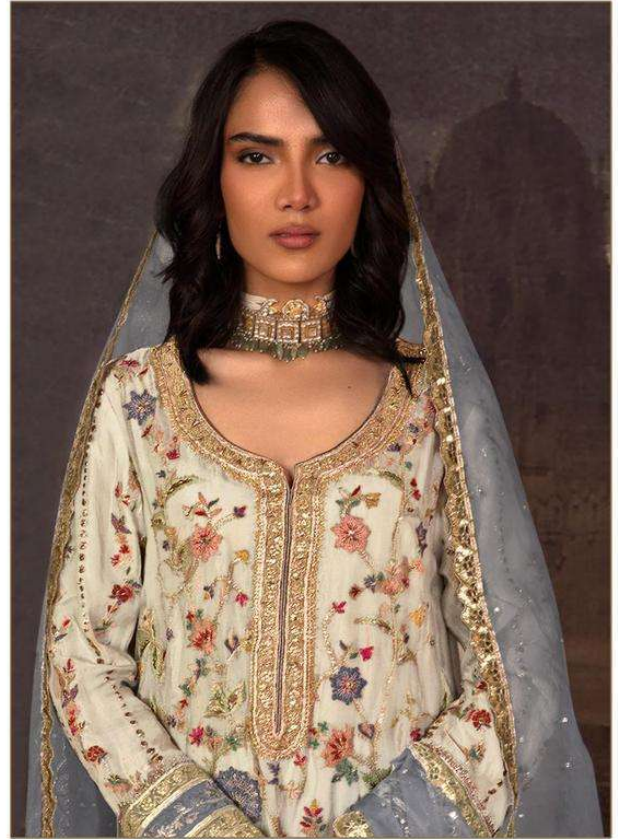

Serena[®]
Pakistani Suit

A BRAND BY MEGHA EXPORT

S - 154

TOP - ORGANZA WITH EMBROIDERY WORK
HAND WORK
BOTTOM - INNER/ DULL SHANTUN
DUPATTA - ORGANZA WITH MOTI WORK

Serena[®]
Pakistani Suit

A BRAND BY MEGHA EXPORT

S - 154

TOP - ORGANZA WITH EMBROIDERY WORK
HAND WORK
BOTTOM - INNER/ DULL SHANTUN
DUPATTA - ORGANZA WITH MOTI WORK