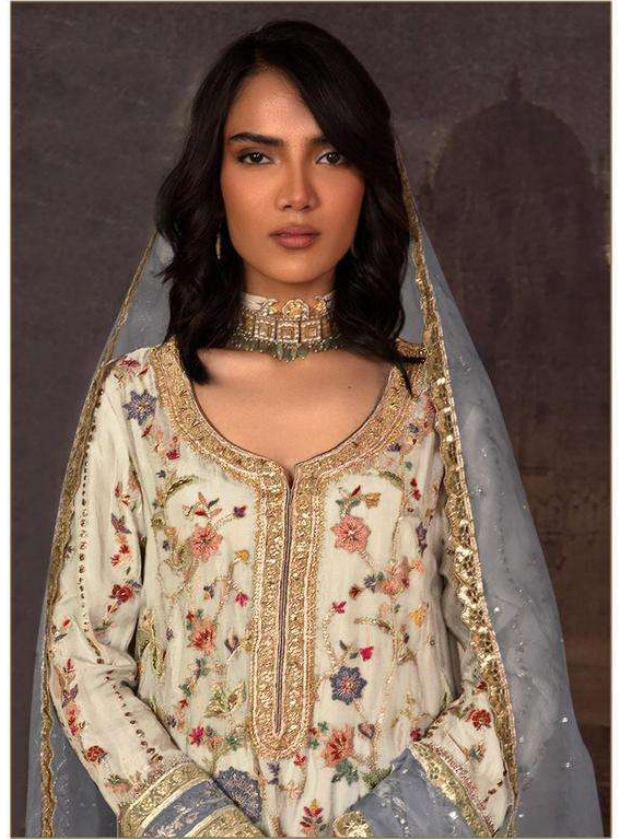

*Serena*<sup>®</sup>  
Pakistani Suit  
A BRAND BY MEGHA EXPORT

S - 154

TOP - ORGANZA WITH EMBROIDERY WORK  
HAND WORK  
BOTTOM - INNER/ DULL SHANTUN  
DUPATTA - ORGANZA WITH MOTI WORK

*Serena*<sup>®</sup>  
Pakistani Suit