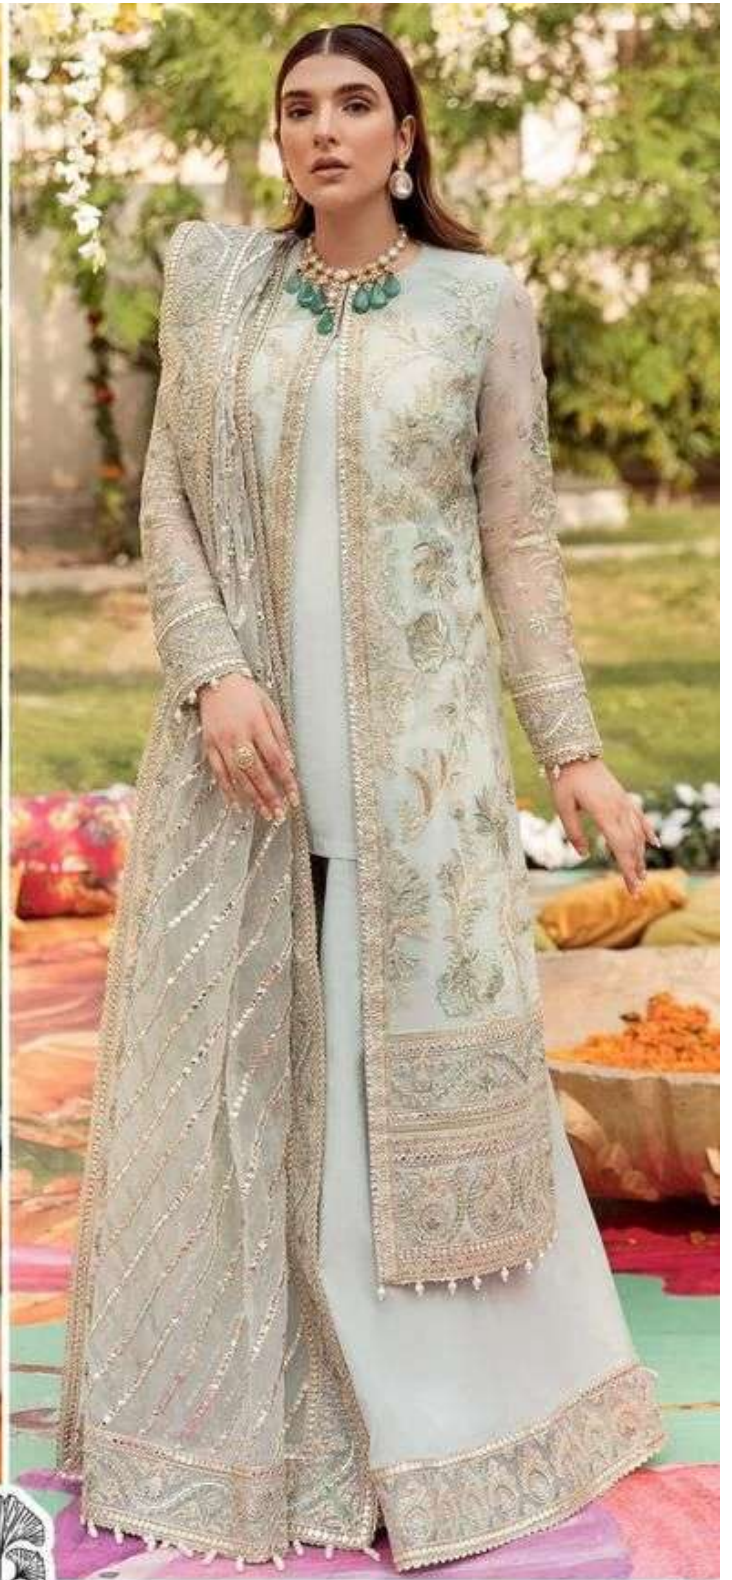

ZAHA

D.No.10103

TOP Fox Georgette with Embroidery

BOTTOM-INNER Dull santoon

DUPATTA Butterfly net with Heavy Embroidery

ZAHA

D.No.10103

TOP Fox Georgette with Embroidery

BOTTOM-INNER Dull santoon

DUPATTA Butterfly net with Heavy Embroidery

ZAHARA D.No.10103
TOP For Georgette with Embroidery. BOTTOM-11 Cotton. DUPATTA Butter Heavy Em.

ZAH D.No. 10

TOP Fox Georgette with Embroidery