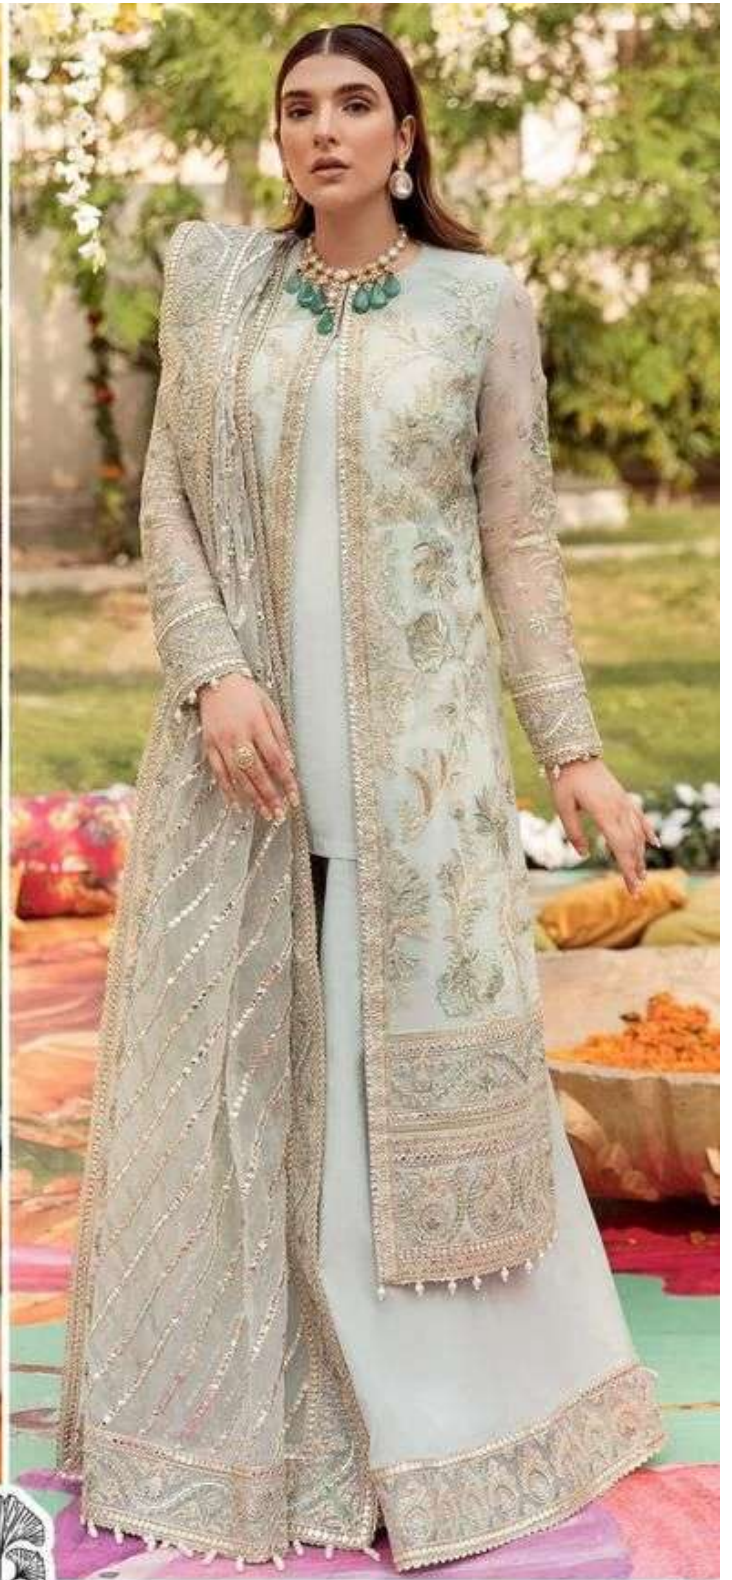

ZAHA

D.No.10103

TOP Fox Georgette with Embroidery

BOTTOM-INNER Dull santoon

DUPATTA Butterfly net with Heavy Embroidery

ZAHA

D.No.10103

TOP Fox Georgette with Embroidery

BOTTOM-INNER Dull santoon

DUPATTA Butterfly net with Heavy Embroidery

ZAHARA D.No.10103
TOP For Georgette with Embroidery. BOTTOM-11 Cotton. DUPATTA Butter Heavy Em.

ZAH D.No. 10
TOP Fox Georgette with Embroidery
BOTTOM [illegible] santoon
DUPATTA [illegible] But [illegible] Hea [illegible]