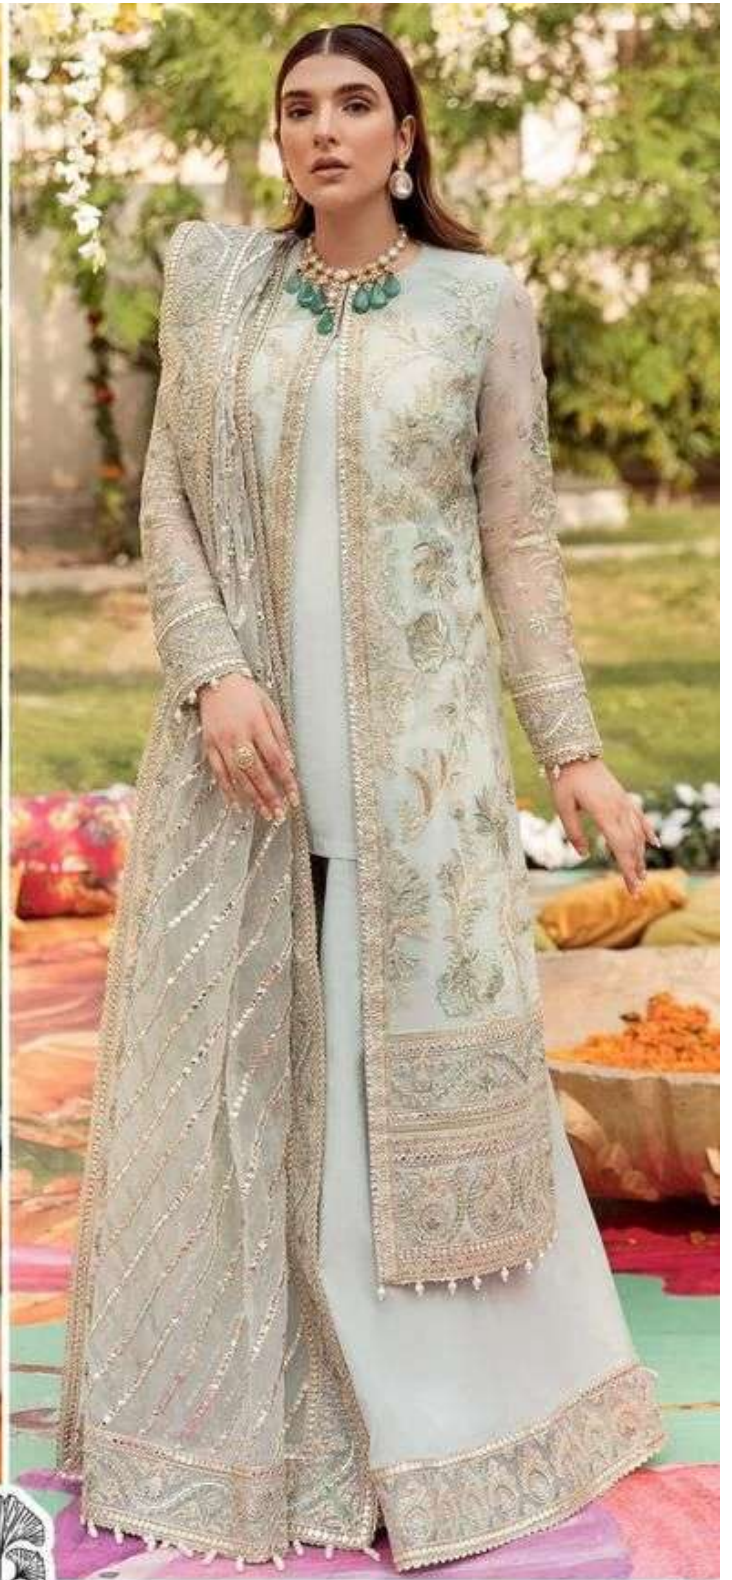

ZAHA

D.No.10103

TOP Fox Georgette with Embroidery

BOTTOM-INNER Dull santoon

DUPATTA Butterfly net with Heavy Embroidery

ZAHA

D.No.10103

TOP Fox Georgette with Embroidery

BOTTOM-INNER Dull santoon

DUPATTA Butterfly net with Heavy Embroidery

ZAHARA D.No.10103
TOP For Georgette with Embroidery. BOTTOM-11 Cotton. DUPATTA Butter Heavy Em.

ZAH D.No. 10
TOP Fox Georgette with Embroidery
BOTTOM [illegible] santoon
DUPATTA [illegible] Heat