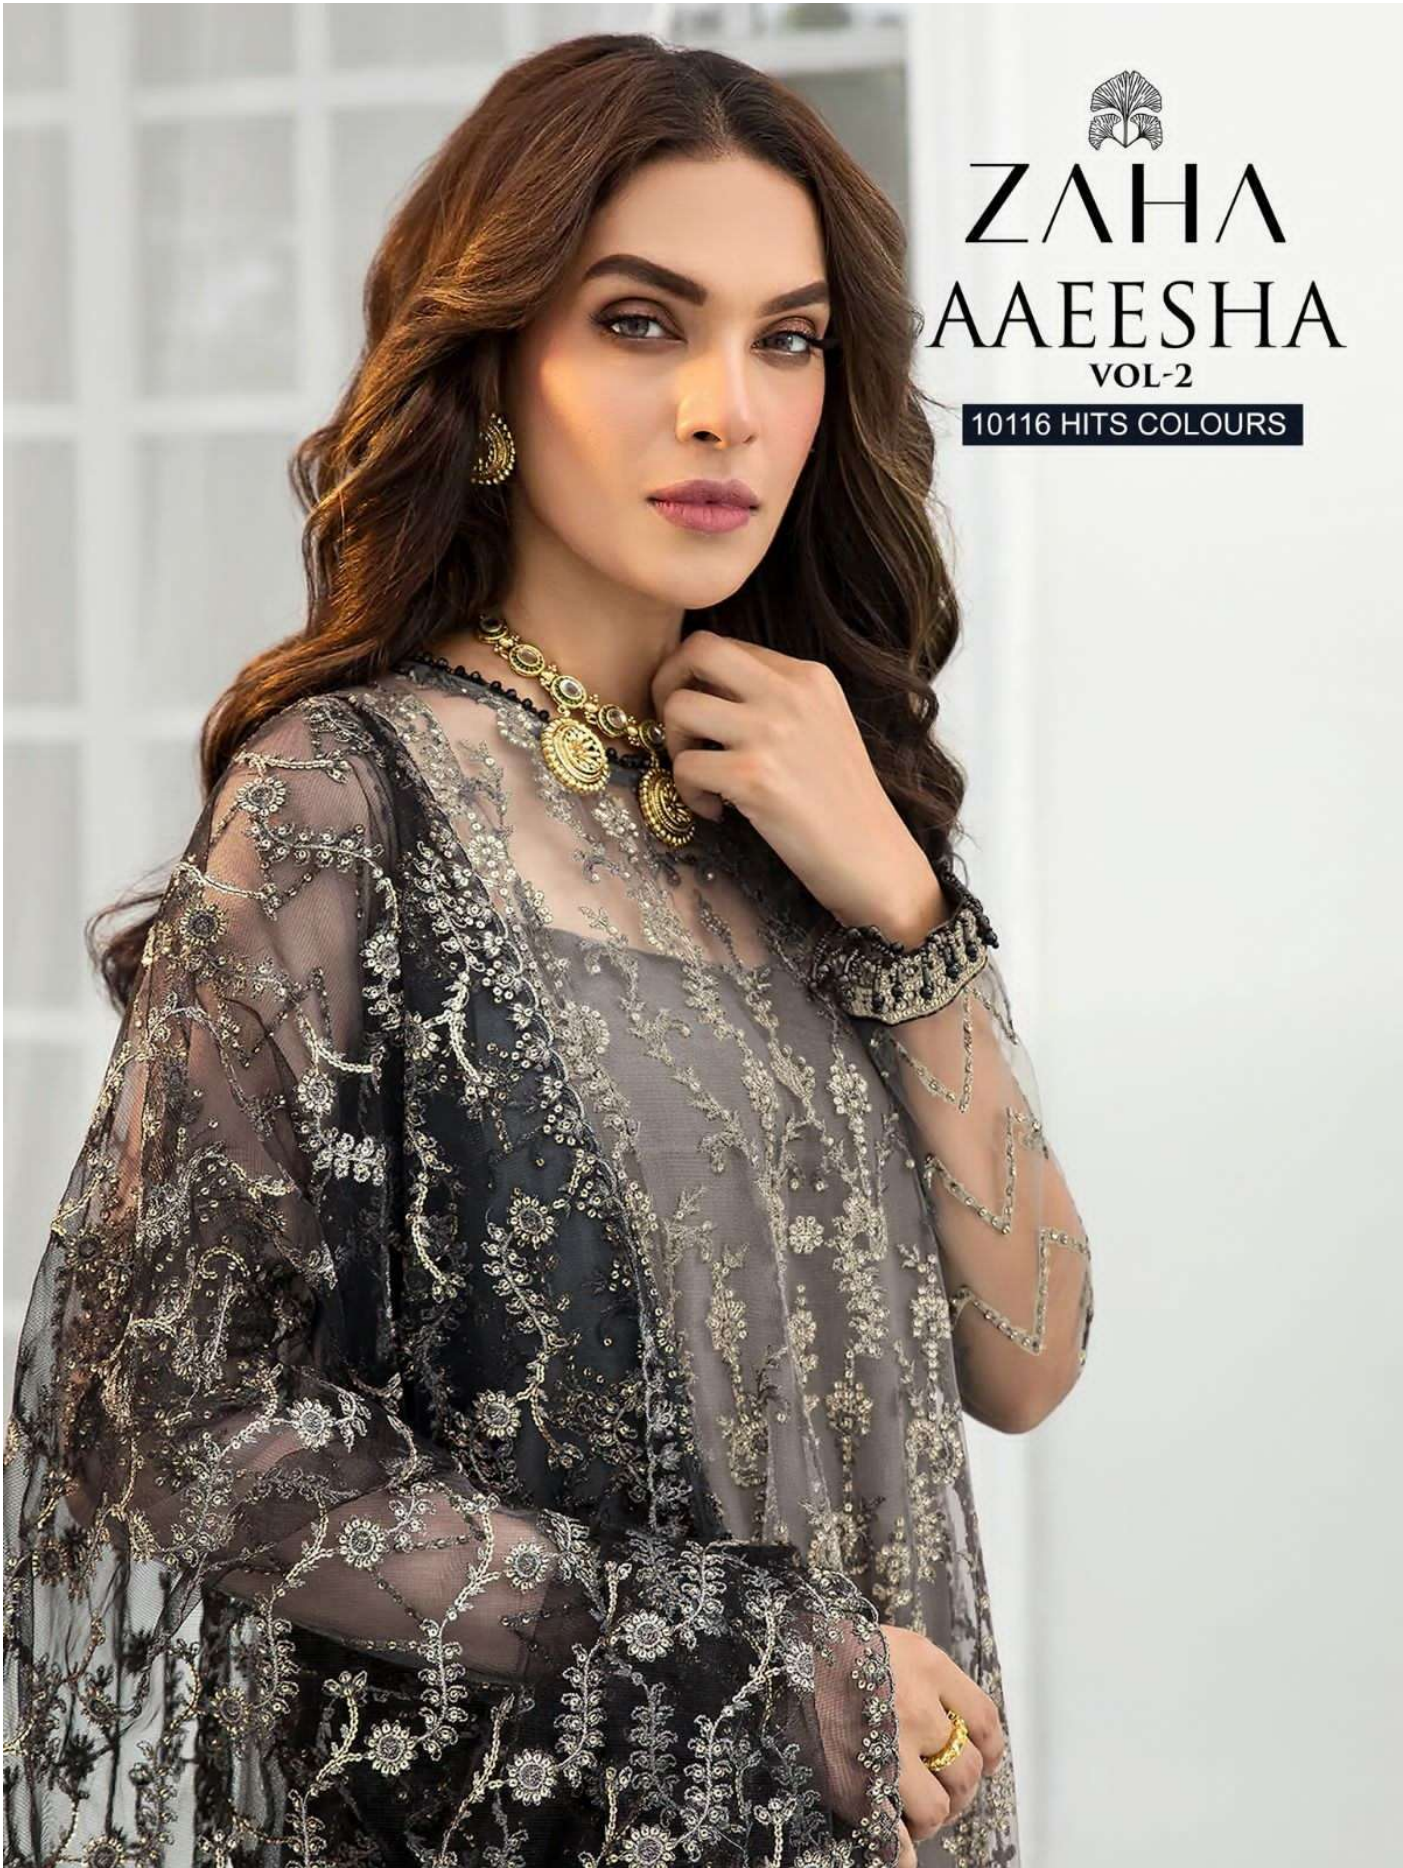

ZAHA AAEESHA VOL-2

10116 HITS COLOURS

ZAHA AAEESHA

VOL-2

10116 HITS COLOURS

AAEESHA
VOL-2
10116 HITS COLOURS

TOP Fox Georgette
with Embroidery

ZAHA

BOTTOM-INNER Dull santoon

D.No.10116-B

DUPATTA Nazmin
with Embroidery

AAEESHA
VOL-2
10116 HITS COLOURS

ZAHA

D.No.10116-D

TOP Fox Georgette with Embroidery

BOTTOM-INNER Dull santoon

DUPATTA Nazmin with Embroidery

AAEESHA
VOL-2
10116 HITS COLOURS

ZAHA

D.No.10116-C

TOP Fox Georgette
with Embroidery

BOTTOM-INNER Dull santoon

DUPATTA Nazmin
with Embroidery

AAEESHA
VOL-2
10116 HITS COLOURS

ZAHA

D.No.10116-A

TOP Fox Georgette
with Embroidery

BOTTOM-INNER Dull santoon

DUPATTA Nazmin
with Embroidery

AAEESHA

VOL-2

10116 HITS COLOURS