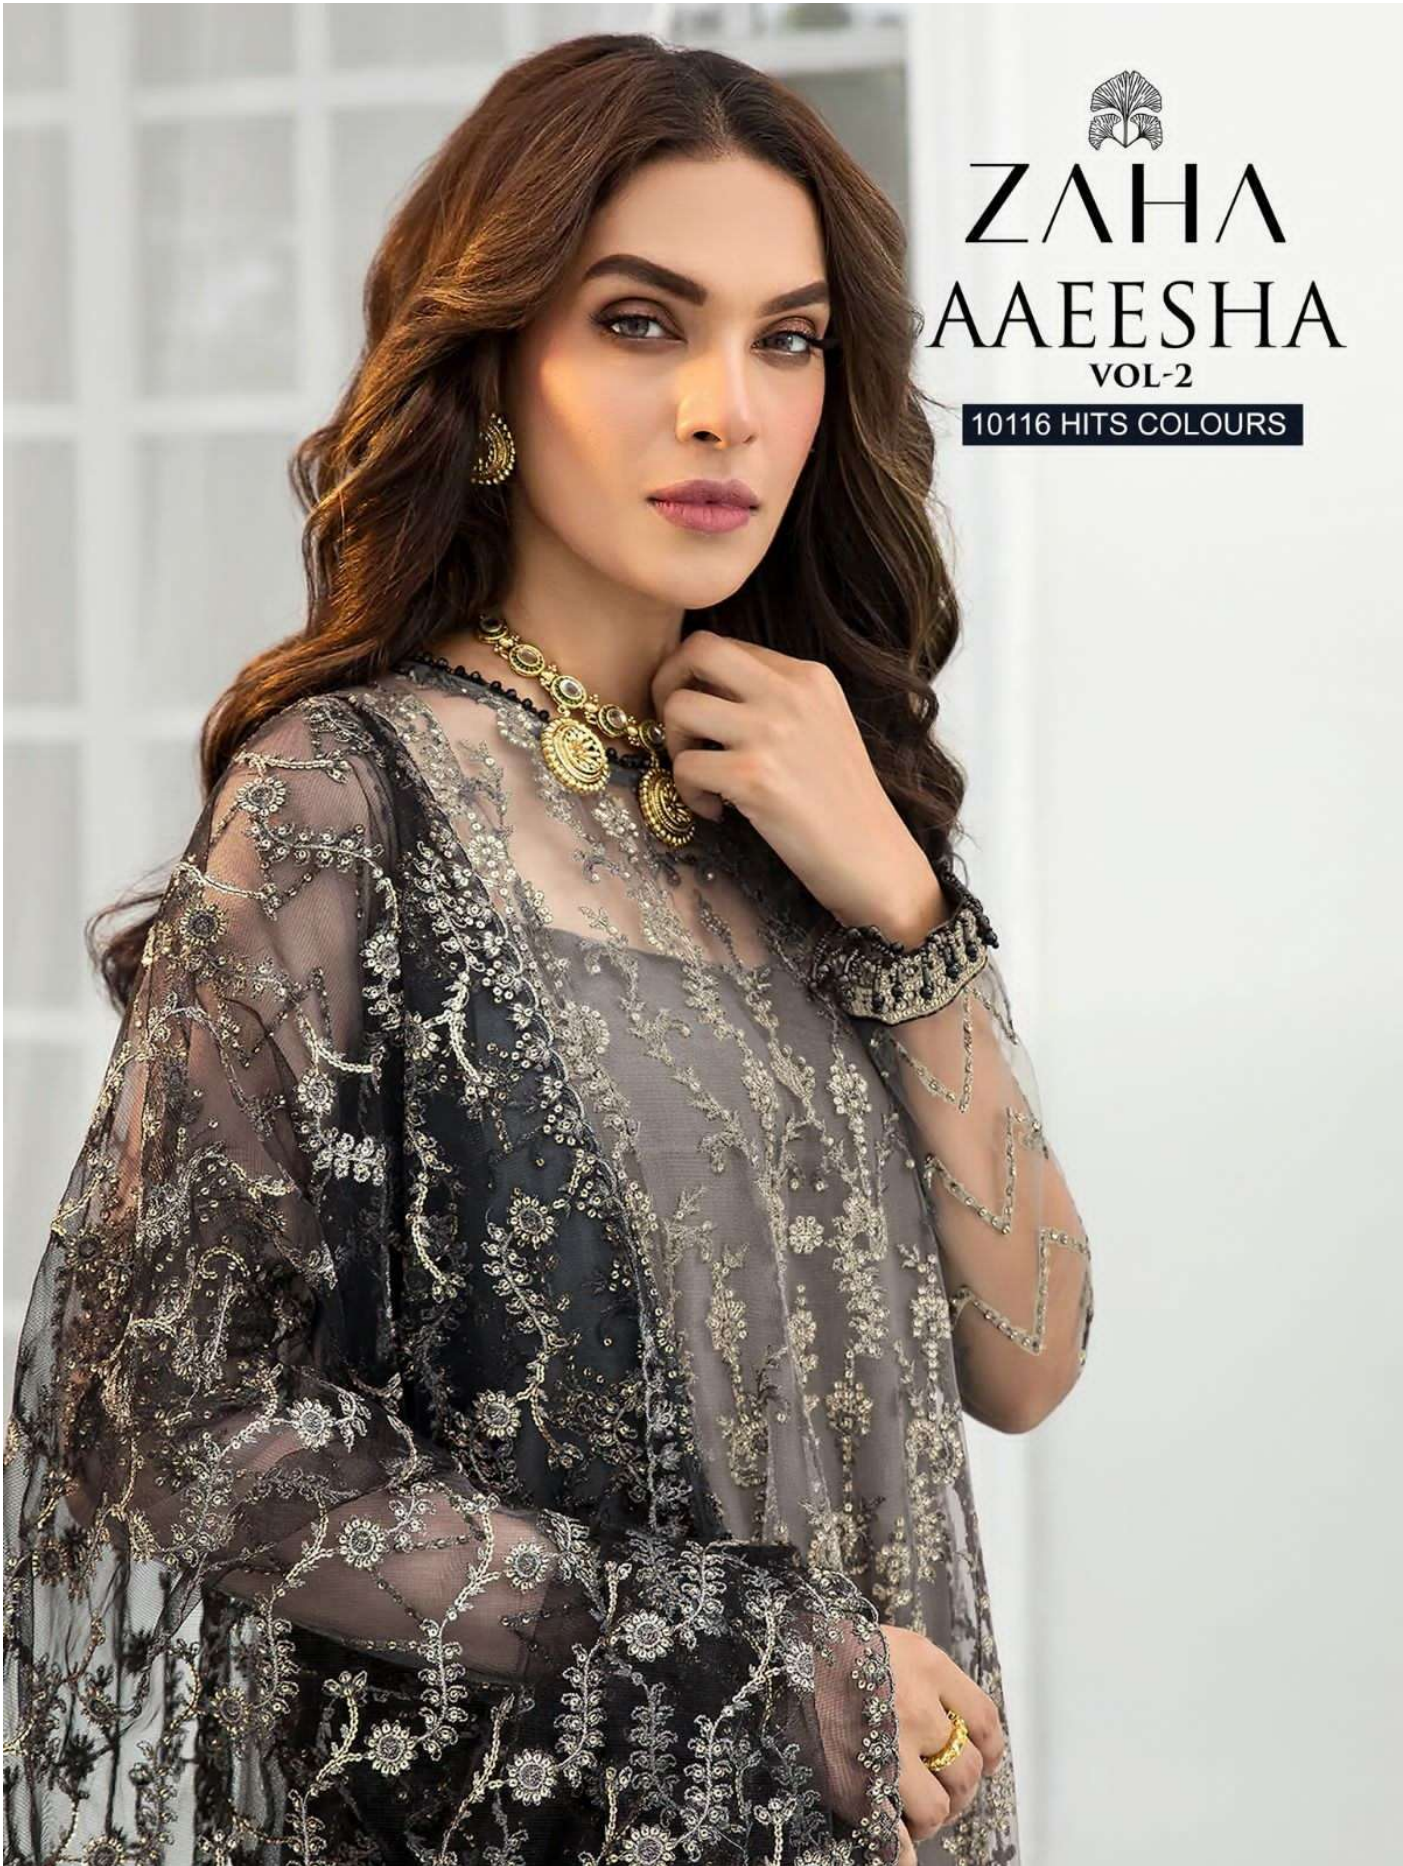

# ZAHA AAEESHA

VOL-2

10116 HITS COLOURS

# ZAHA AAEESHA

VOL-2

10116 HITS COLOURS

AAEESHA  
VOL-2  
10116 HITS COLOURS

**TOP** Fox Georgette  
with Embroidery

ZAHA

**BOTTOM-INNER** Dull santoon

D.No.10116-B

**DUPATTA** Nazmin  
with Embroidery

**AAEESHA**  
VOL-2  
10116 HITS COLOURS

**ZAHA**

**D.No.10116-D**

**TOP** Fox Georgette  
with Embroidery

**BOTTOM-INNER** Dull santoon

**DUPATTA** Nazmin  
with Embroidery

**AAEESHA**  
VOL-2  
10116 HITS COLOURS

**ZAHA**

**D.No.10116-C**

**TOP** Fox Georgette  
with Embroidery

**BOTTOM-INNER** Dull santoon

**DUPATTA** Nazmin  
with Embroidery

**AAEESHA**  
VOL-2  
10116 HITS COLOURS