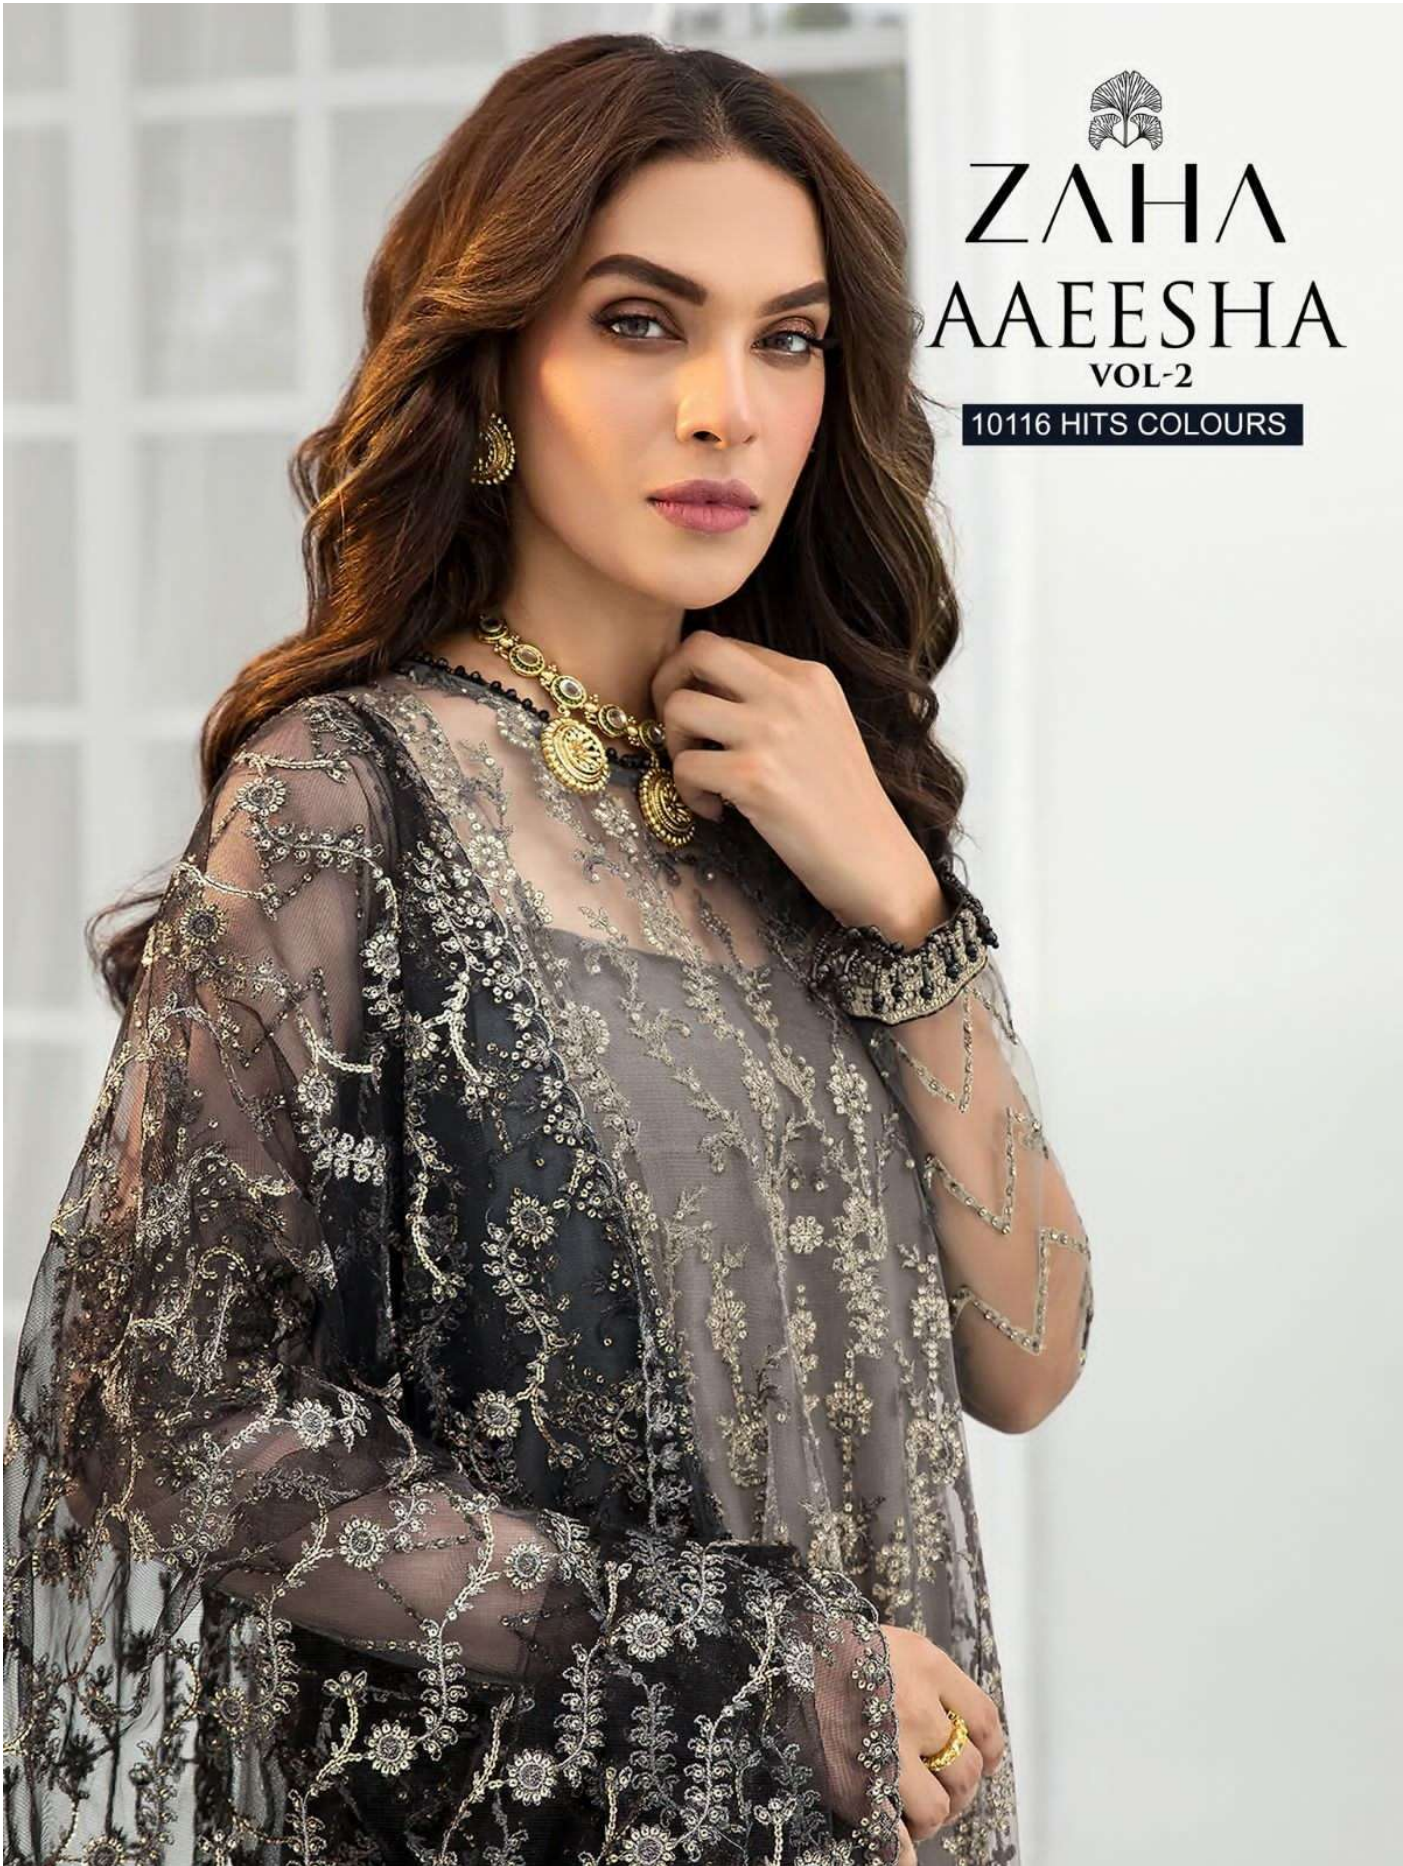

# ZAHA AAEESHA

VOL-2

10116 HITS COLOURS

ZAHA  
AAEESHA  
VOL-2

10116 HITS COLOURS

AAEESHA  
VOL-2  
10116 HITS COLOURS

**TOP** Fox Georgette  
with Embroidery

ZAHA

**BOTTOM-INNER** Dull santoon

D.No.10116-B

**DUPATTA** Nazmin  
with Embroidery

**AAEESHA**  
VOL-2  
10116 HITS COLOURS

**ZAHA**

**D.No.10116-D**

**TOP** Fox Georgette  
with Embroidery

**BOTTOM-INNER** Dull santoon

**DUPATTA** Nazmin  
with Embroidery

**AAEESHA**  
VOL-2  
10116 HITS COLOURS

**ZAHA**

**D.No.10116-C**

**TOP** Fox Georgette  
with Embroidery

**BOTTOM-INNER** Dull santoon

**DUPATTA** Nazmin  
with Embroidery

**AAEESHA**  
VOL-2  
10116 HITS COLOURS

**ZAHA**

D.No.10116-A

**TOP** Fox Georgette  
with Embroidery

**BOTTOM-INNER** Dull santoon

**DUPATTA** Nazmin  
with Embroidery