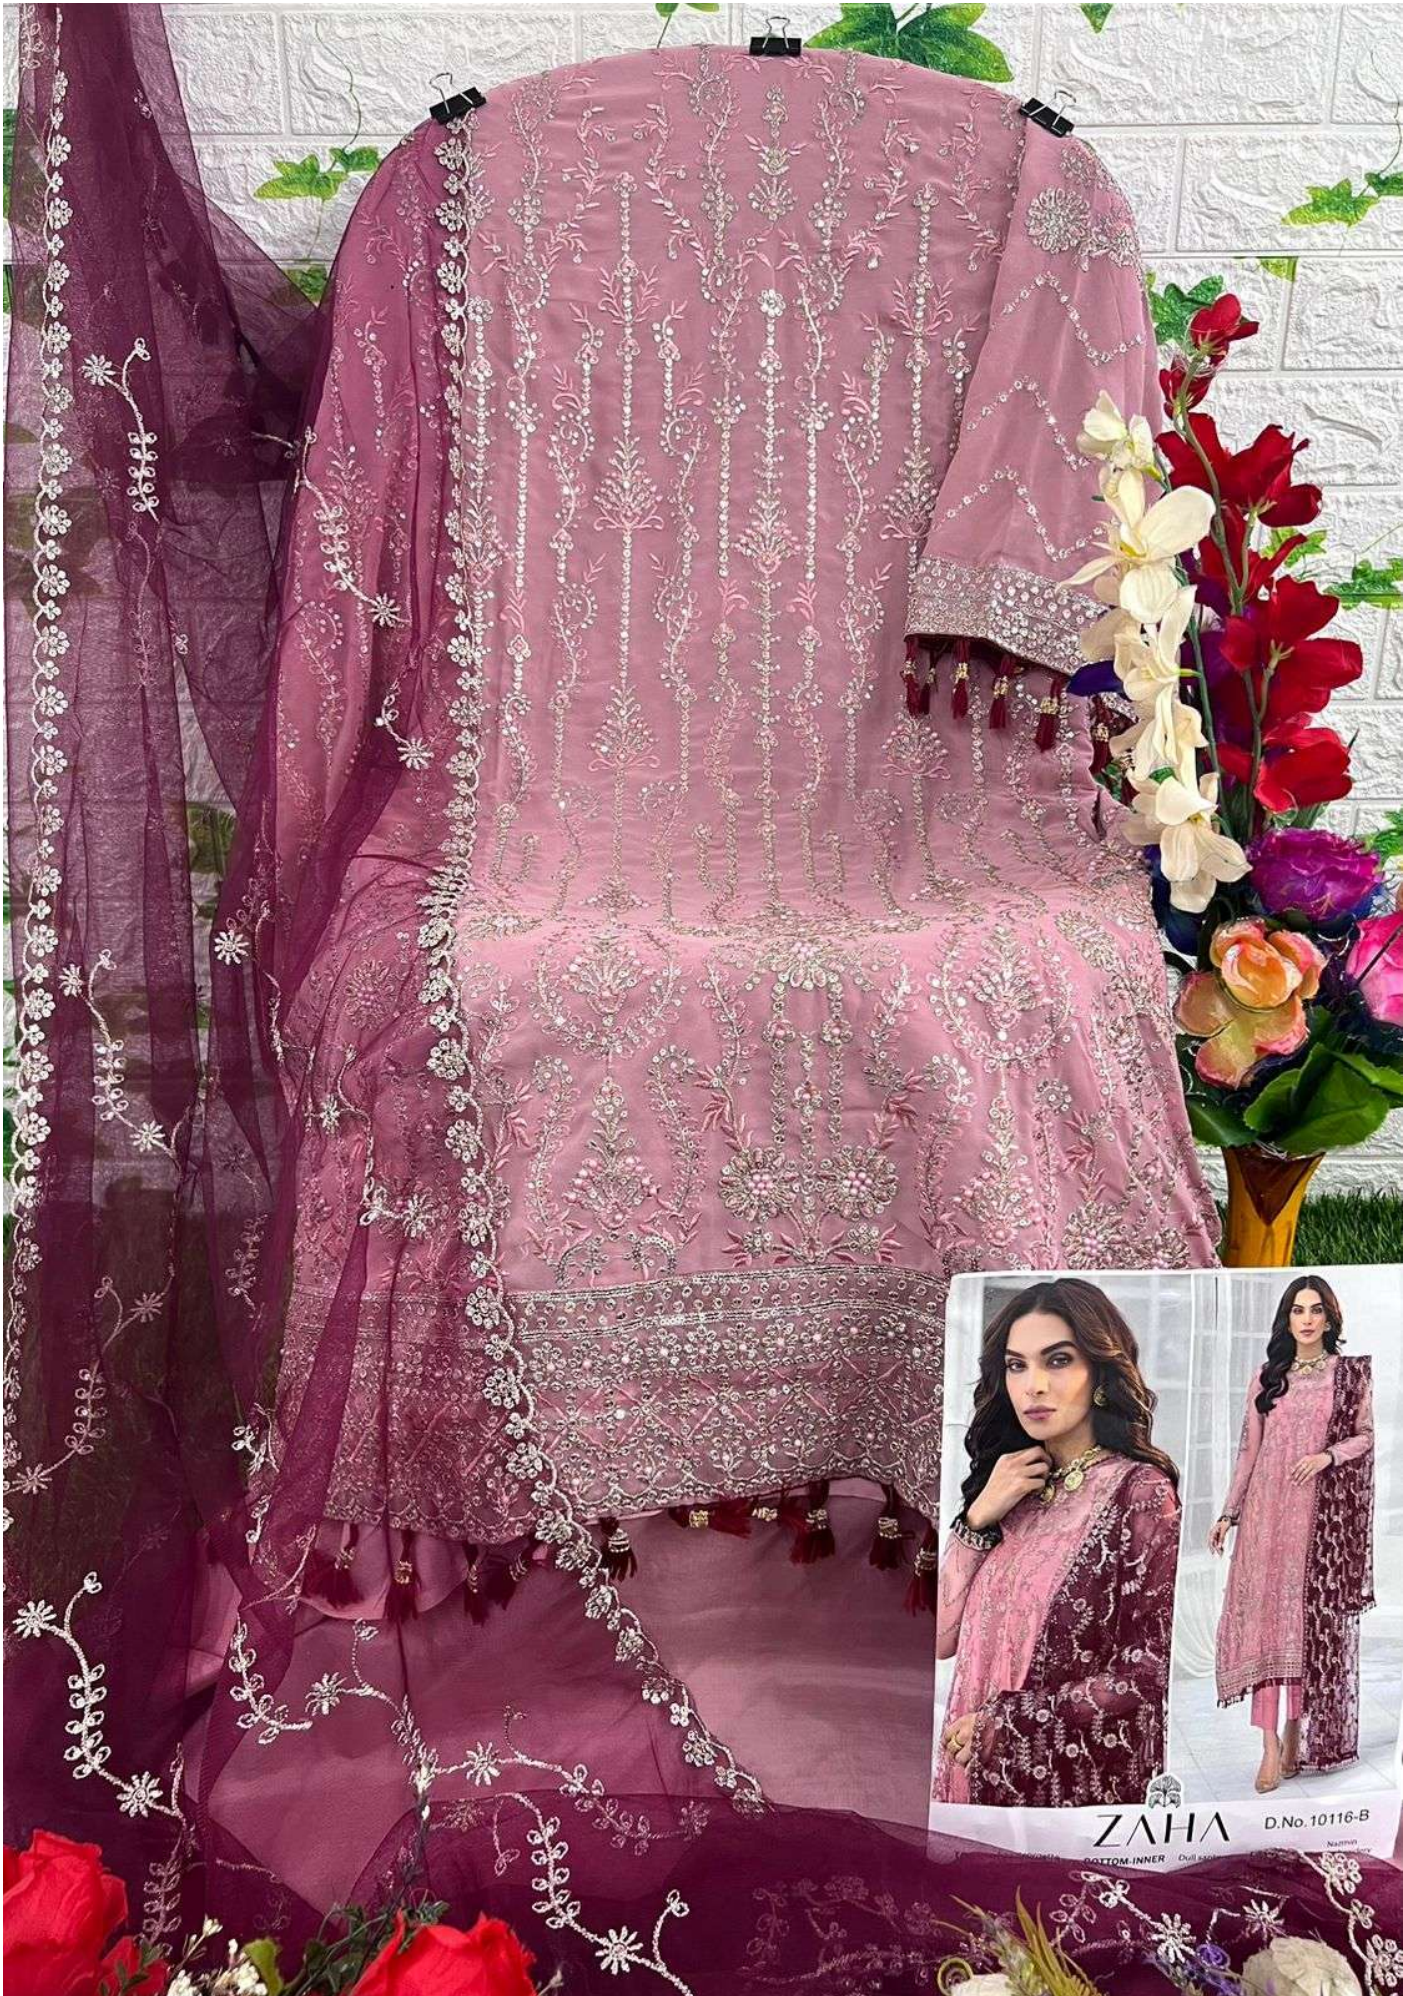

ZAHA
AAEESHA
VOL-2

10116 HITS COLOURS

ZAHA
AAEESHA
VOL-2

10116 HITS COLOURS

AAEESHA
VOL-2
10116 HITS COLOURS

TOP Fox Georgette
with Embroidery

ZAHA

BOTTOM-INNER Dull santoon

TOP Fox Georgette with Embroidery BOTTOM-INNER Dull santoon DUPATTA Nazmin with Embroidery

10116-A

10116-B

10116-C

10116-D

ZAHA D.No. 10116-B

MADE IN INDIA

ZAHA D.No. 1011