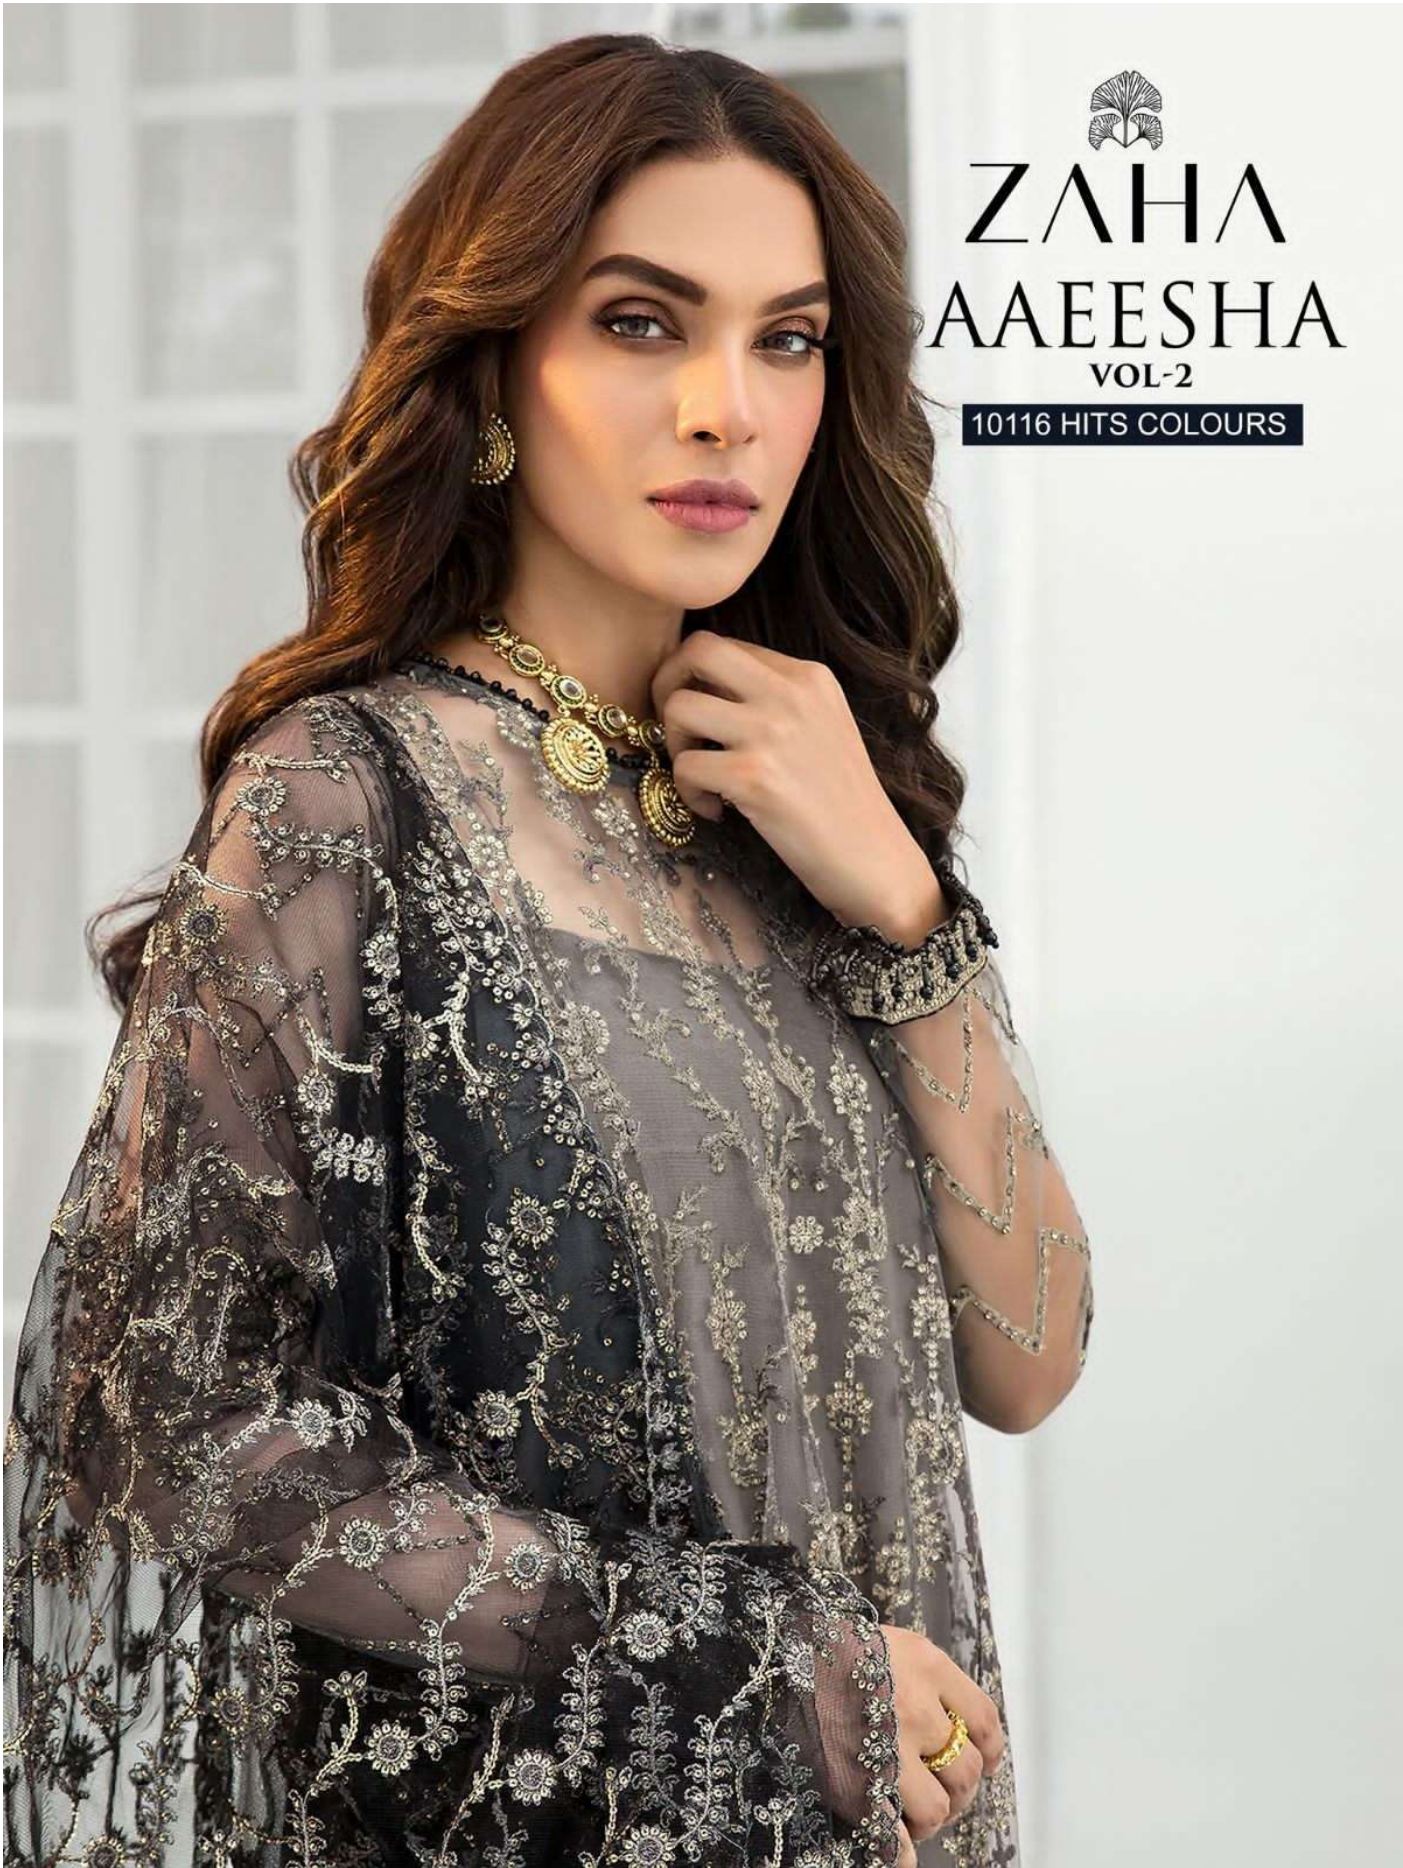

ZAHA
AAEESHA
VOL-2

10116 HITS COLOURS

ZAHA
AAEESHA
VOL-2

10116 HITS COLOURS

AAEESHA
VOL-2
10116 HITS COLOURS

TOP Fox Georgette
with Embroidery

ZAHA

BOTTOM-INNER Dull santoon

D.No.10116-B

DUPATTA Nazmin
with Embroidery

AAEESHA
VOL-2
10116 HITS COLOURS

ZAHA

D.No.10116-D

TOP Fox Georgette with Embroidery

BOTTOM-INNER Dull santoon

DUPATTA Nazmin with Embroidery

AAEESHA
VOL-2
10116 HITS COLOURS

TOP Fox Georgette
with Embroidery

ZAHA

BOTTOM-INNER Dull santoon

D.No.10116-C

DUPATTA Nazmin
with Embroidery

AAEESHA
VOL-2
10116 HITS COLOURS

ZAHA

D.No.10116-A

TOP Fox Georgette
with Embroidery

BOTTOM-INNER Dull santoon

DUPATTA Nazmin
with Embroidery

AAEESHA

VOL-2

10116 HITS COLOURS

ZAHA